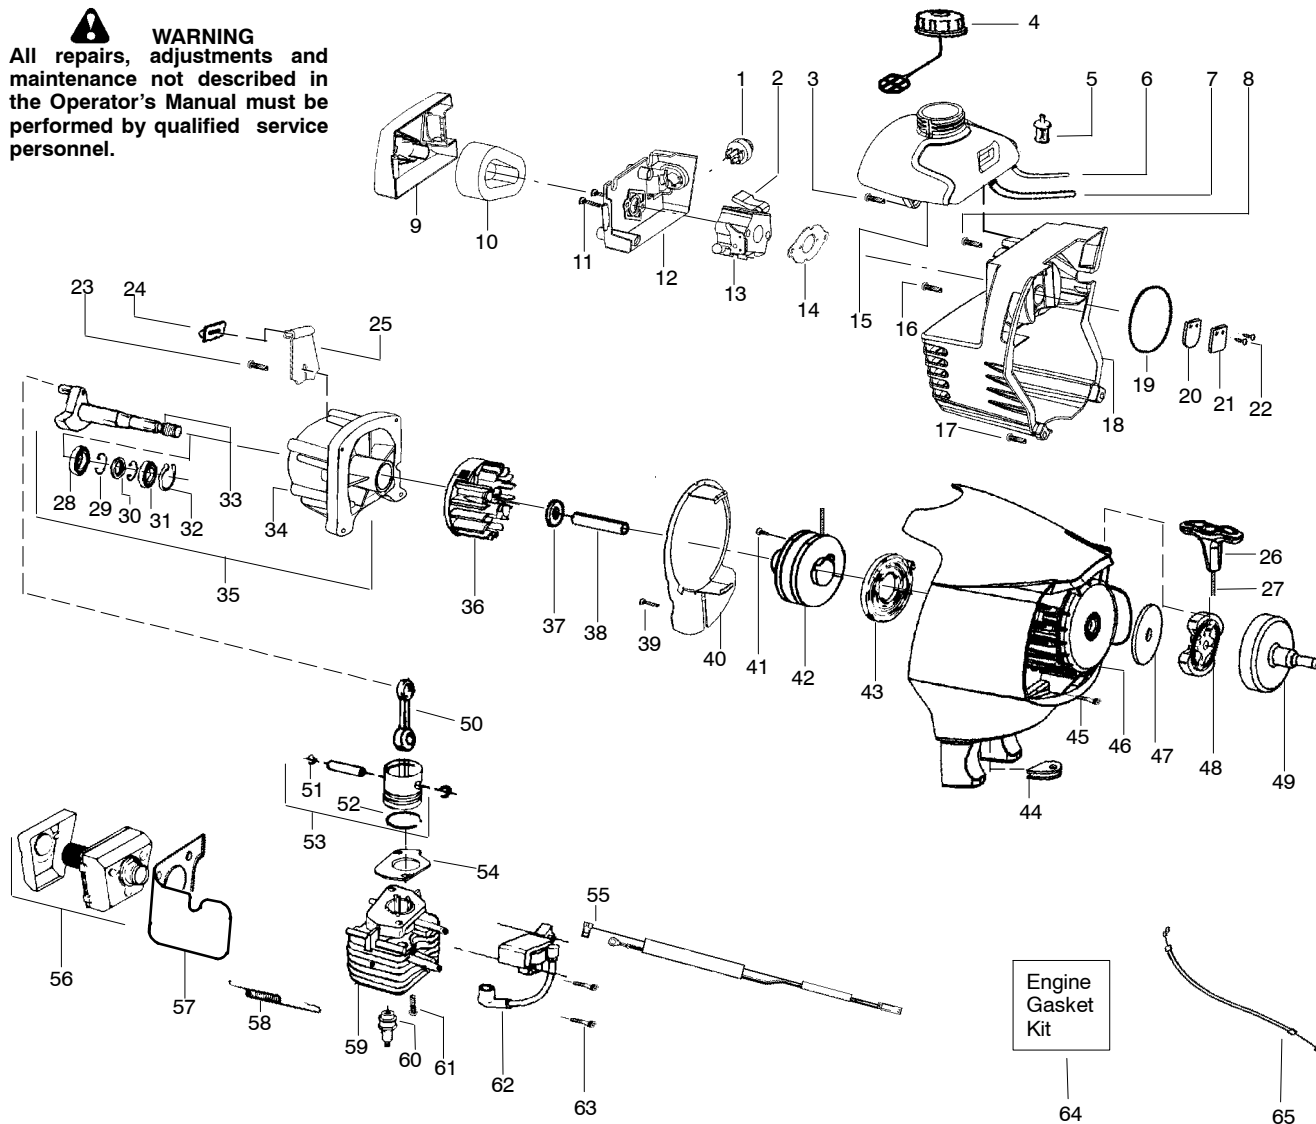

PARTS LIST NO. 530165587		Poulan PRO PARTS LIST	MODEL(s) PPB350
DATE 3/17/05	Replaces 1/19/05 - 530165587-01		Note: Illustration may differ from actual model due to design changes

WARNING
All repairs, adjustments and maintenance not described in the Operator's Manual must be performed by qualified service personnel.