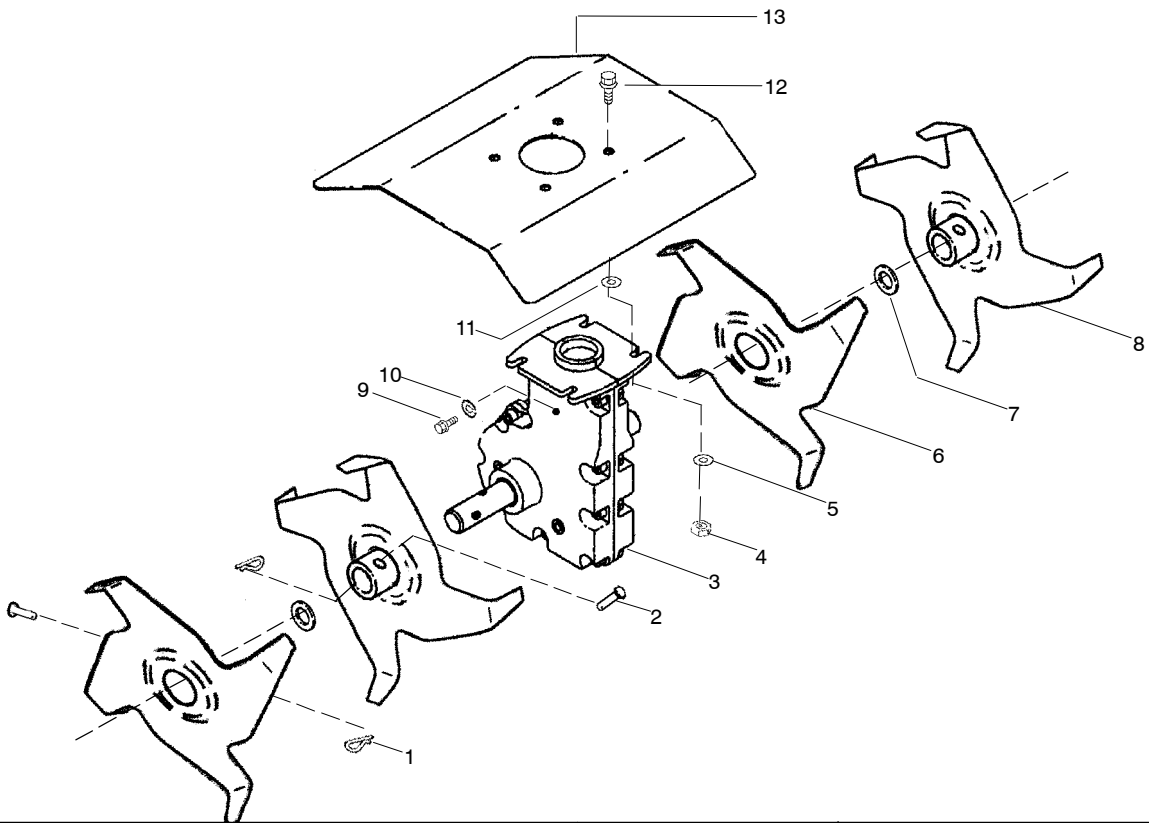

PARTS LIST NO. 530165585-01		 PARTS LIST	MODEL(s) "CA2000"
DATE 9/24/04	NEW		Note: Illustration may differ from actual model due to design changes

⚠ WARNING

All repairs, adjustments and maintenance not described in the Operator's Manual must be performed by qualified service personnel.

Ref.	Part No.	Description	Ref.	Part No.	Description
1.	530016363	Retainer-Hairpin	14.	530095960	Shaft-Flex
2.	530016362	Pin-Clevis	15.	530096326-01	Assy-Driveshaft
3.	530095985	Assy-Gearbox			Not Shown
4.	530015515	Locknut			
5.	530015209	Washer-Flat			Manual
6.	530095987	Tine-Right Outside/Left Inside		530164743-01	Scan
7.	530016364	Washer-Felt		530164744-01	Euro
8.	530095986	Tine-Left Outside/Right Inside		530164745-01	Euro III
9.	530016374	Bolt-Hex		530165261-01	Euro IV
10.	530016375	Washer-Lock		530165262-01	Euro V
11.	530015209	Washer-Flat		530095894	Hanger-Attachment
12.	530016366	Bolt-Washer Head		530150382-01	Decal-Shaft Warning
13.	530055771	Guard-blade			

✓ = NEW PART NUMBER FOR THIS IPL

★ = REFER TO THE SERVICE REFERENCE INDICATED FOR MORE INFORMATION. (LOCATED AT END OF IPL)