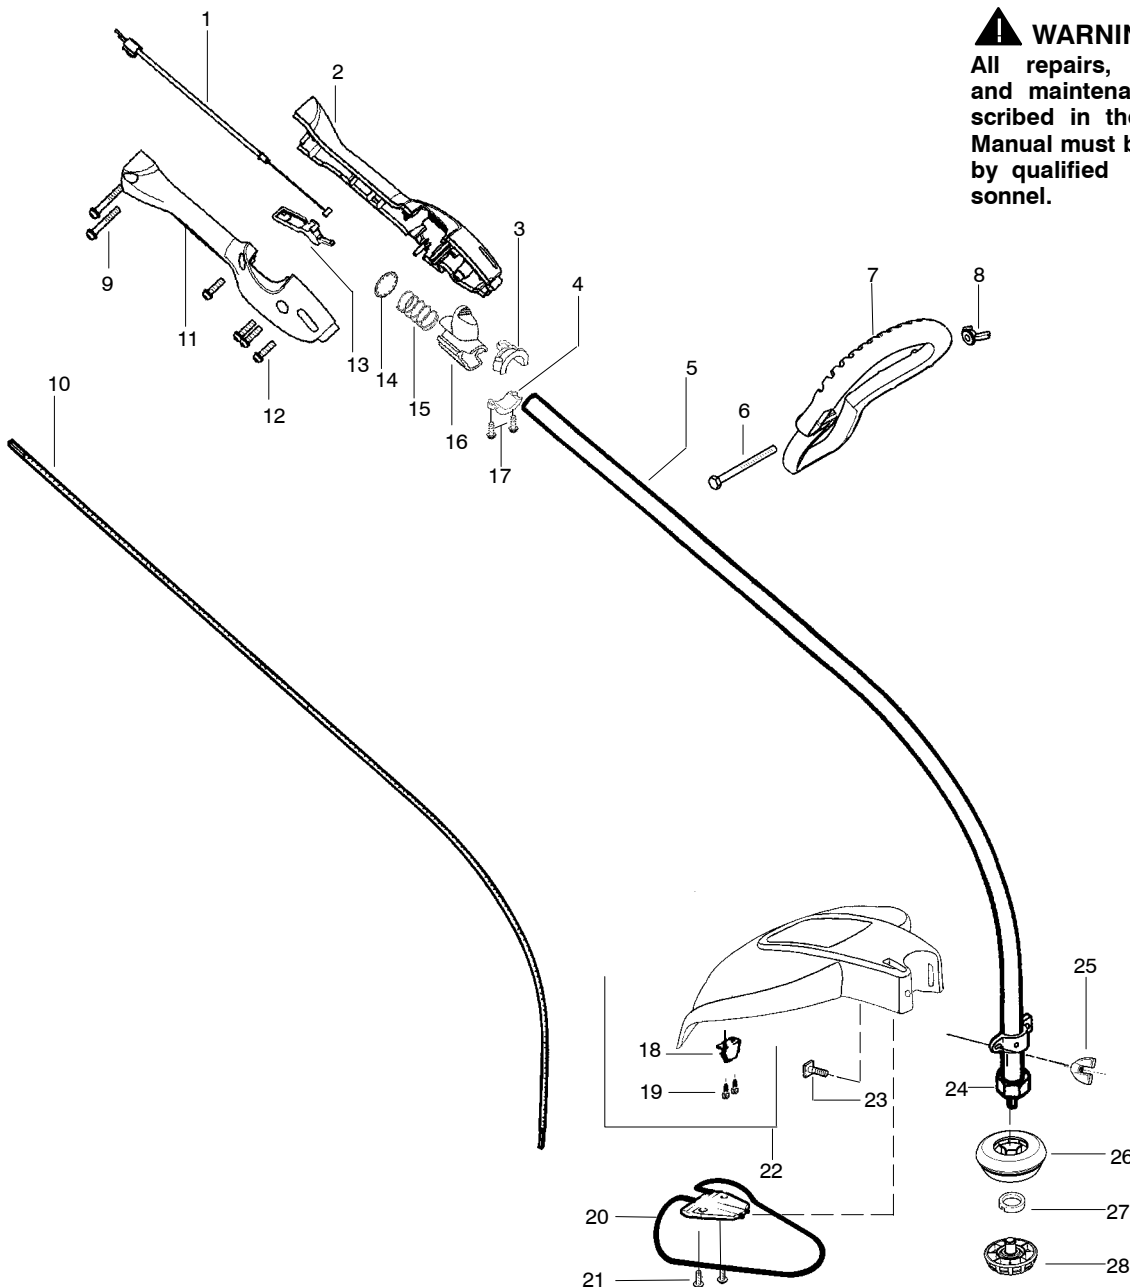

PARTS LIST NO. 530165563-01		<b>WEED EATER®</b> PARTS LIST	MODEL(S) TE 475Y
DATE 11/02/04	NEW		NOTE: Illustration may differ from actual model due to design changes

**⚠ WARNING**  
All repairs, adjustments and maintenance not described in the Operator's Manual must be performed by qualified service personnel.

Ref.	Part No.	Description	Ref.	Part No.	Description
1.	530057785	Assy - Throttle Cable	18.	530052287	Line Limiter
2.	530058747	Throttle Hsg. (Left)	19.	530015814	Screw - Line Limiter
3.	530057562	Locator - left	20.	530054459	Assy - Wire Guard
4.	530057563	Locator - right	21.	530016179	Screw
5.	530071779	Kit - Drive Shaft Assy. (incl. 3,4,14,15,16,17,24)	22.	530071749	Kit - Shield Assy (Incl. 18,19)
6.	530016422	Bolt - Handle	23.	530015820	Bolt - Shield
7.	530058752	Handle - Assist	24.	530057559	Dust Cup
8.	530016152	Wingnut - Handle	25.	530016152	Wingnut
9.	530016406	Screw	26.	952711574	Accy - Spool w/Line (Incl. 27)
10.	530095939	Shaft - Flex	27.	530403949	Guide - Line
11.	530058748	Throttle Hsg. (Right)	28.	530054223	Assy - Cap
12.	530015814	Screw			Not Shown
13.	530058000	Trigger			
14.	530016405	Nut - Push		530165520-01	Operator Manual
15.	530016407	Spring - Actuator		530055350	Decal - Shaft Warning
16.	530057551	Actuator			
17.	530015810	Screw			

✓ = NEW PART NUMBER FOR THIS IPL    \* = REFER TO THE SERVICE REFERENCE INDICATED FOR MORE INFORMATION. (LOCATED AT END OF IPL)

PARTS LIST NO. 530165563-01		<b>WEED EATER®</b> PARTS LIST	MODEL(S) TE 475Y
DATE 11/02/04	NEW		PAGE NO. 2
Note: Illustration may differ from actual model due to design changes			