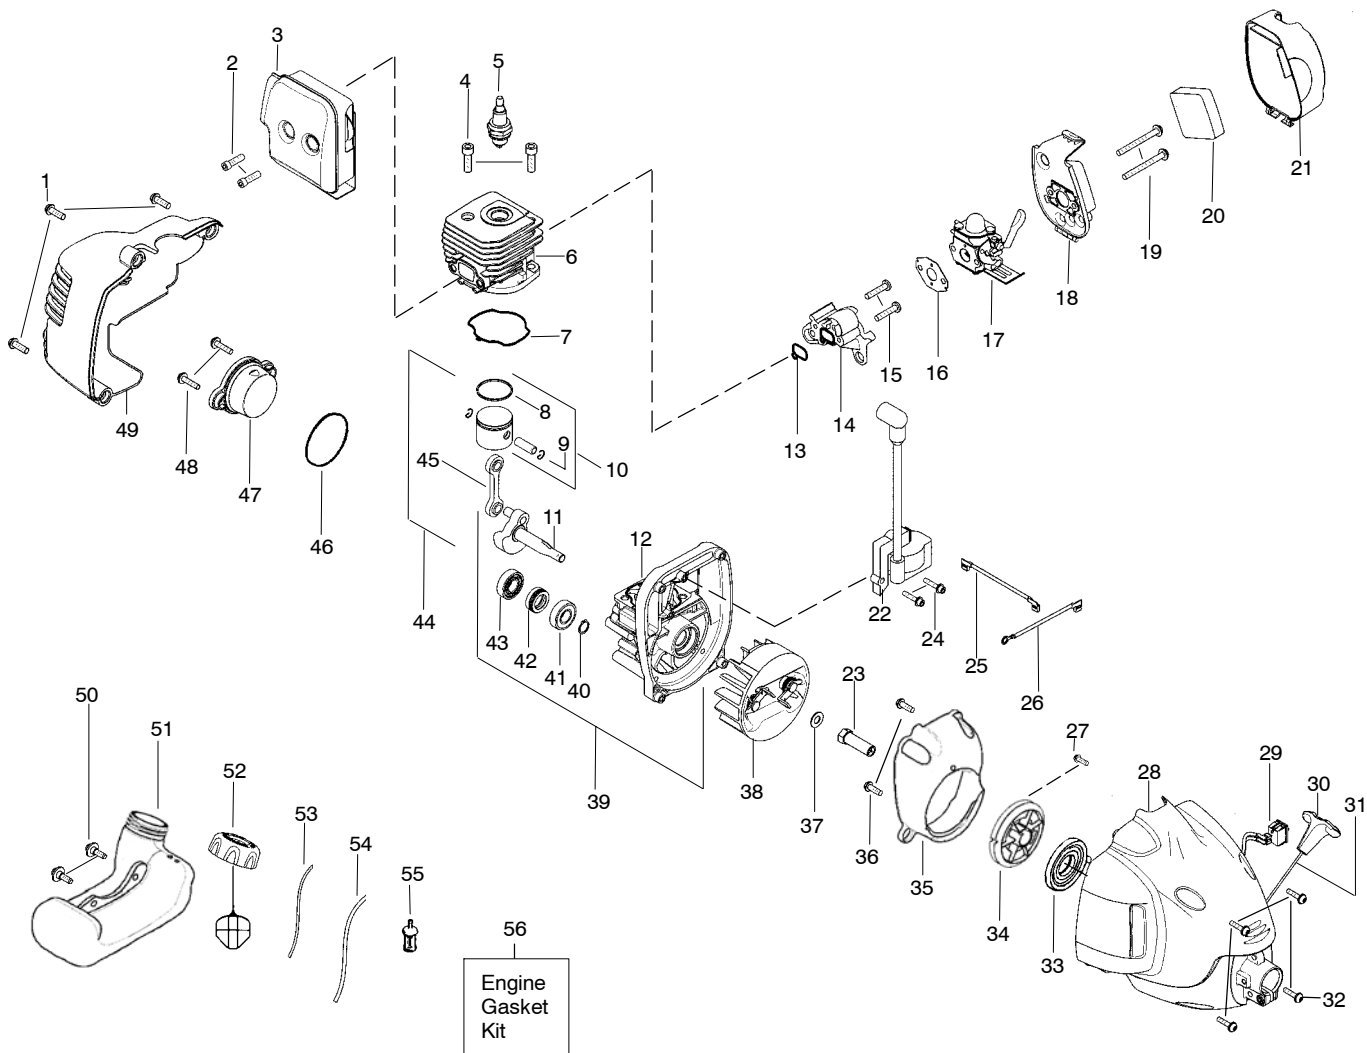

PARTS LIST NO. 530165563-01		<b>WEED EATER®</b> PARTS LIST	MODEL(S) TE 475Y
DATE 11/02/04	NEW		NOTE: Illustration may differ from actual model due to design changes

**⚠ WARNING**  
All repairs, adjustments and maintenance not described in the Operator's Manual must be performed by qualified service personnel.

Ref.	Part No.	Description	Ref.	Part No.	Description
1.	530057785	Assy - Throttle Cable	18.	530052287	Line Limiter
2.	530058747	Throttle Hsg. (Left)	19.	530015814	Screw - Line Limiter
3.	530057562	Locator - left	20.	530054459	Assy - Wire Guard
4.	530057563	Locator - right	21.	530016179	Screw
5.	530071779	Kit - Drive Shaft Assy. (incl. 3,4,14,15,16,17,24)	22.	530071749	Kit - Shield Assy (Incl. 18,19)
6.	530016422	Bolt - Handle	23.	530015820	Bolt - Shield
7.	530058752	Handle - Assist	24.	530057559	Dust Cup
8.	530016152	Wingnut - Handle	25.	530016152	Wingnut
9.	530016406	Screw	26.	952711574	Accy - Spool w/Line (Incl. 27)
10.	530095939	Shaft - Flex	27.	530403949	Guide - Line
11.	530058748	Throttle Hsg. (Right)	28.	530054223	Assy - Cap
12.	530015814	Screw			Not Shown
13.	530058000	Trigger			
14.	530016405	Nut - Push		530165520-01	Operator Manual
15.	530016407	Spring - Actuator		530055350	Decal - Shaft Warning
16.	530057551	Actuator			
17.	530015810	Screw			

✓ = NEW PART NUMBER FOR THIS IPL    \* = REFER TO THE SERVICE REFERENCE INDICATED FOR MORE INFORMATION. (LOCATED AT END OF IPL)

PARTS LIST NO. 530165563-01		<b>WEED EATER®</b> PARTS LIST	MODEL(S) TE 475Y
DATE 11/02/04	NEW		PAGE NO. 2
Note: Illustration may differ from actual model due to design changes			