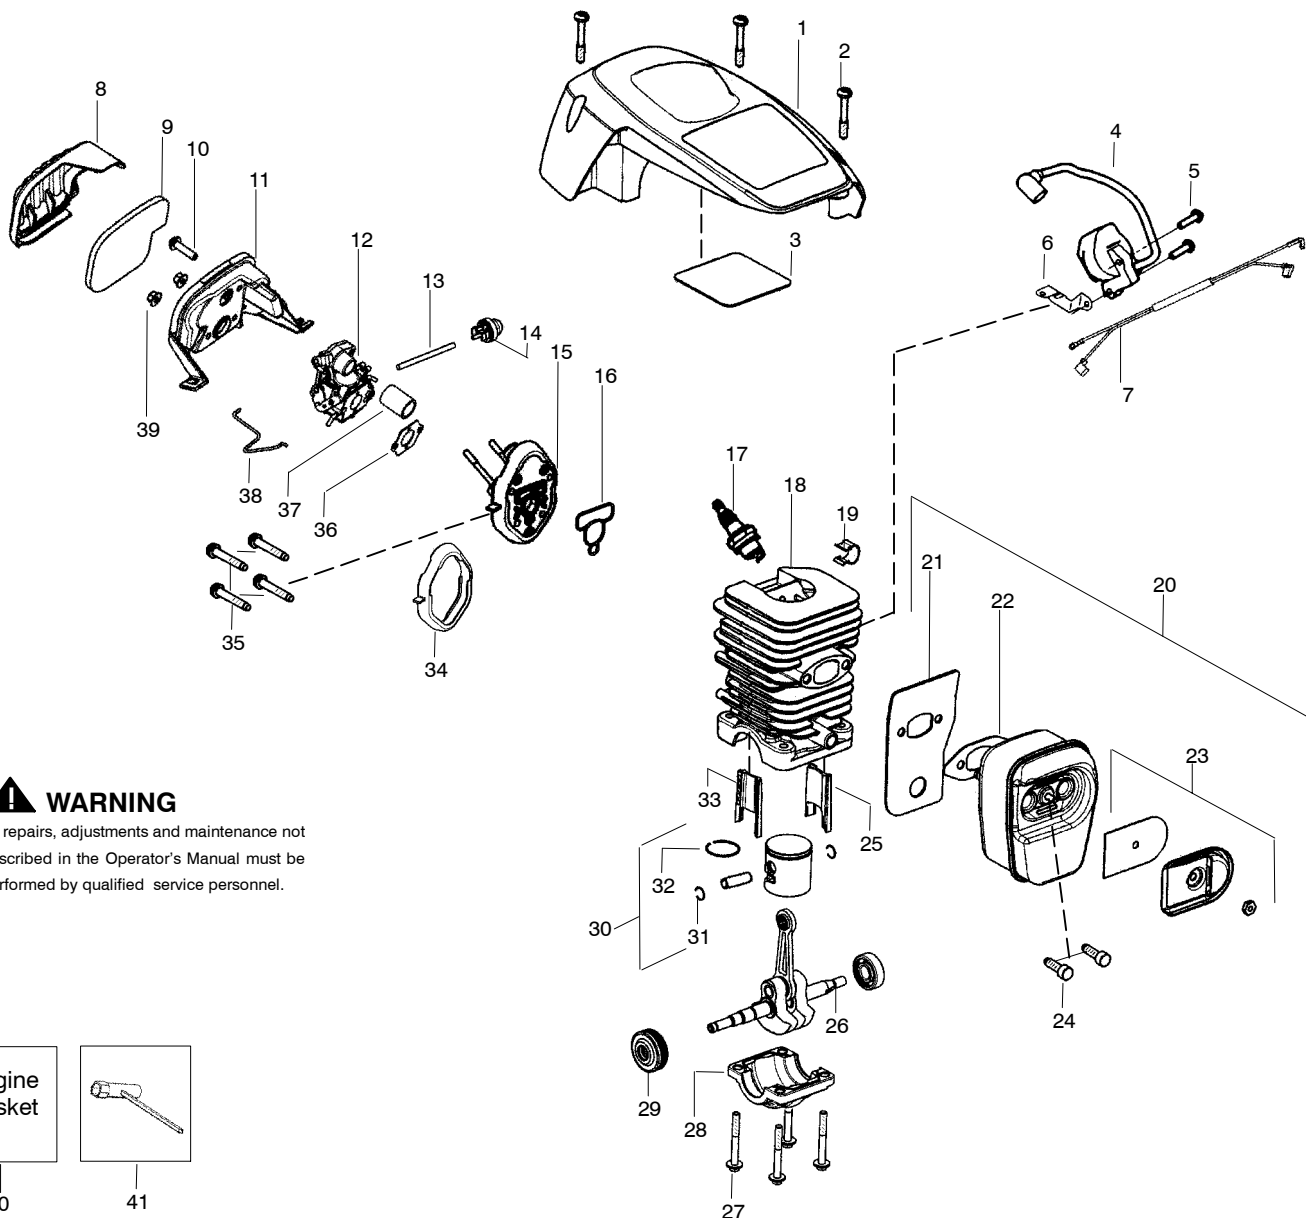

✓ = NEW PART NUMBER FOR THIS IPL    \* = REFER TO THE SERVICE REFERENCE INDICATED FOR MORE INFORMATION. (LOCATED AT END OF IPL)

PARTS LIST NO. <b>530165460-01</b>		<b>Poulan PRO<sup>®</sup> PARTS LIST</b>	CHAIN SAW MODEL(S) <b>PPB4018</b>
DATE <b>3/3/05</b>	Replaces 10/07/04 - 530165460-01		NOTE: Illustration may differ from actual model due to design changes