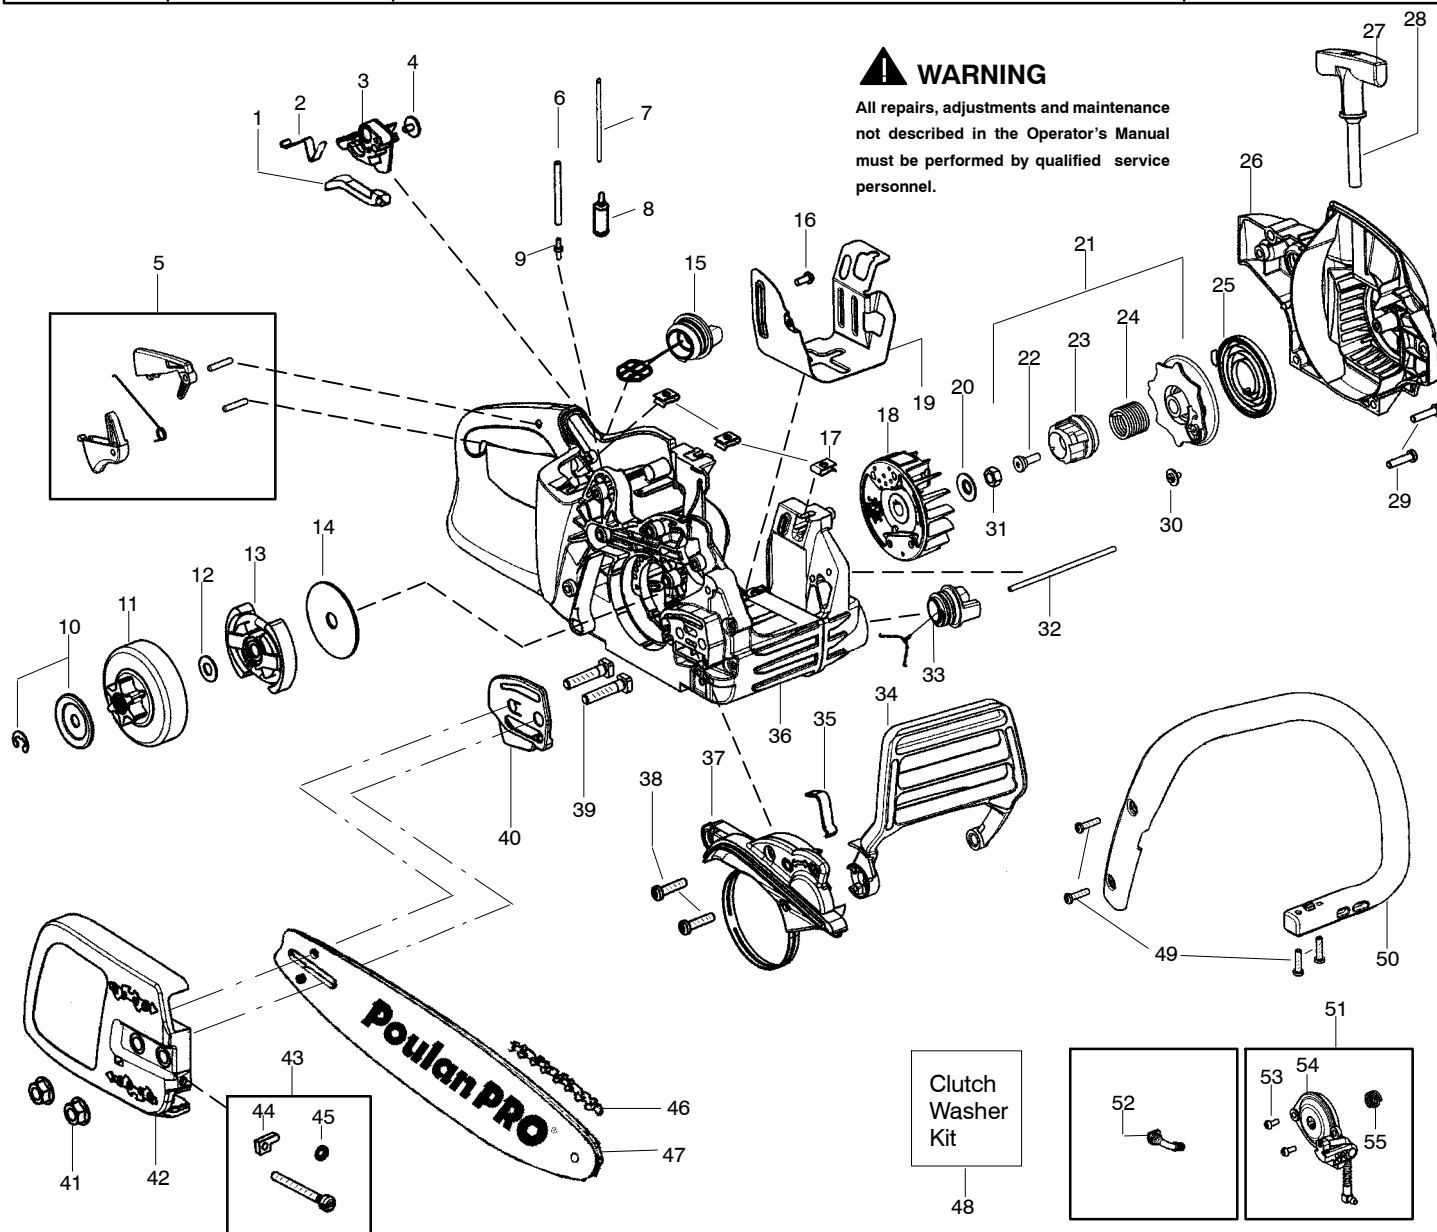

PARTS LIST NO. 530165460-01		Poulan PRO PARTS LIST	CHAIN SAW MODEL(s) PPB4018	
DATE 3/3/05	Replaces 10/07/04 - 530165460-01		Note: Illustration may differ from actual model due to design changes	PAGE NO. 1

WARNING

All repairs, adjustments and maintenance not described in the Operator's Manual must be performed by qualified service personnel.

Ref.	Part No.	Description	Ref.	Part No.	Description	Ref.	Part No.	Description
1.	530057893	Knob-Choke	22.	530021179	Screw-Shoulder	40.	530057910	Plate-Bar
2.	530057908	Spring-Ign. Switch	23.	530021178	Hub-EPS	41.	530015917	Nut-Bar
3.	530057891	Lever-Ign. Switch	24.	530021180	Spring-EPS	42.	530057904-09	Assy-Clutch Cover (Incl. # 43)
4.	530016080	Screw	25.	530042095	Spring-Starter	43.	530069611	Kit-Bar Adjust (Incl. 44,45)
5.	530071888	Kit-Trigger/Lockout	26.	530057889-09	Housing-Fan	44.	530015826	Pin-Bar Adjust
6.	530069216	Kit-Fuel Line (Large)	27.	530056402	Handle-Starter	45.	530038593	Retainer-Bar Adjust
7.	530069247	Kit-Fuel Line (Small)	28.	530069232	Kit-Rope	46.	952051338	Accy-18" Chain
8.	530095649	Assy-Fuel Pick Up	29.	530016432	Assy-Oil Vent	47.	952044689	Accy-18" Bar
9.	530023877	Fitting-Fuel line	30.	530016392	Screw	48.	530071945	Kit-Clutch Washer (Incl. 10,12)
10.	530071945	Kit-Clutch Washer	31.	530016134	Nut-Flywheel	49.	530016432	Screw
11.	530057905	Assy-Clutch Drum 3/8"	32.	530058786	Assy-Oil Cap w/ret.	50.	530057888	Handle-Front
12.	530071945	Kit-Clutch Washer	33.	530057236	Handguard	51.	530071891	Kit-Oil Pump (Incl. 53,54,55)
13.	530057907	Assy-Clutch	34.	530057897	Spring-Handguard	52.	530057924	Assy-Oil Pick Up
14.	530016419	Washer-Large Clutch	35.	530016416	Assy-Chassis	53.	530016064	Screw
15.	530047192	Assy-Fuel Cap w/ret	36.	530150165	Kit-Chainbrake	54.	530057931	Assy-Oil Pump
16.	530016064	Screw	37.	530071893	Screw	55.	530037820	Gear-Worm
17.	530015922	Nut-"U" type speed	38.	530016432	Bolt-Bar			
18.	530059635	Assy-Flywheel						
19.	530057911	Shield-Heat						
20.	530015127	Washer-Flywheel						
21.	530071881	Kit-EPS Starter Pulley (Incl. 22,23,24,30)						

✓ = NEW PART NUMBER FOR THIS IPL   * = REFER TO THE SERVICE REFERENCE INDICATED FOR MORE INFORMATION. (LOCATED AT END OF IPL)