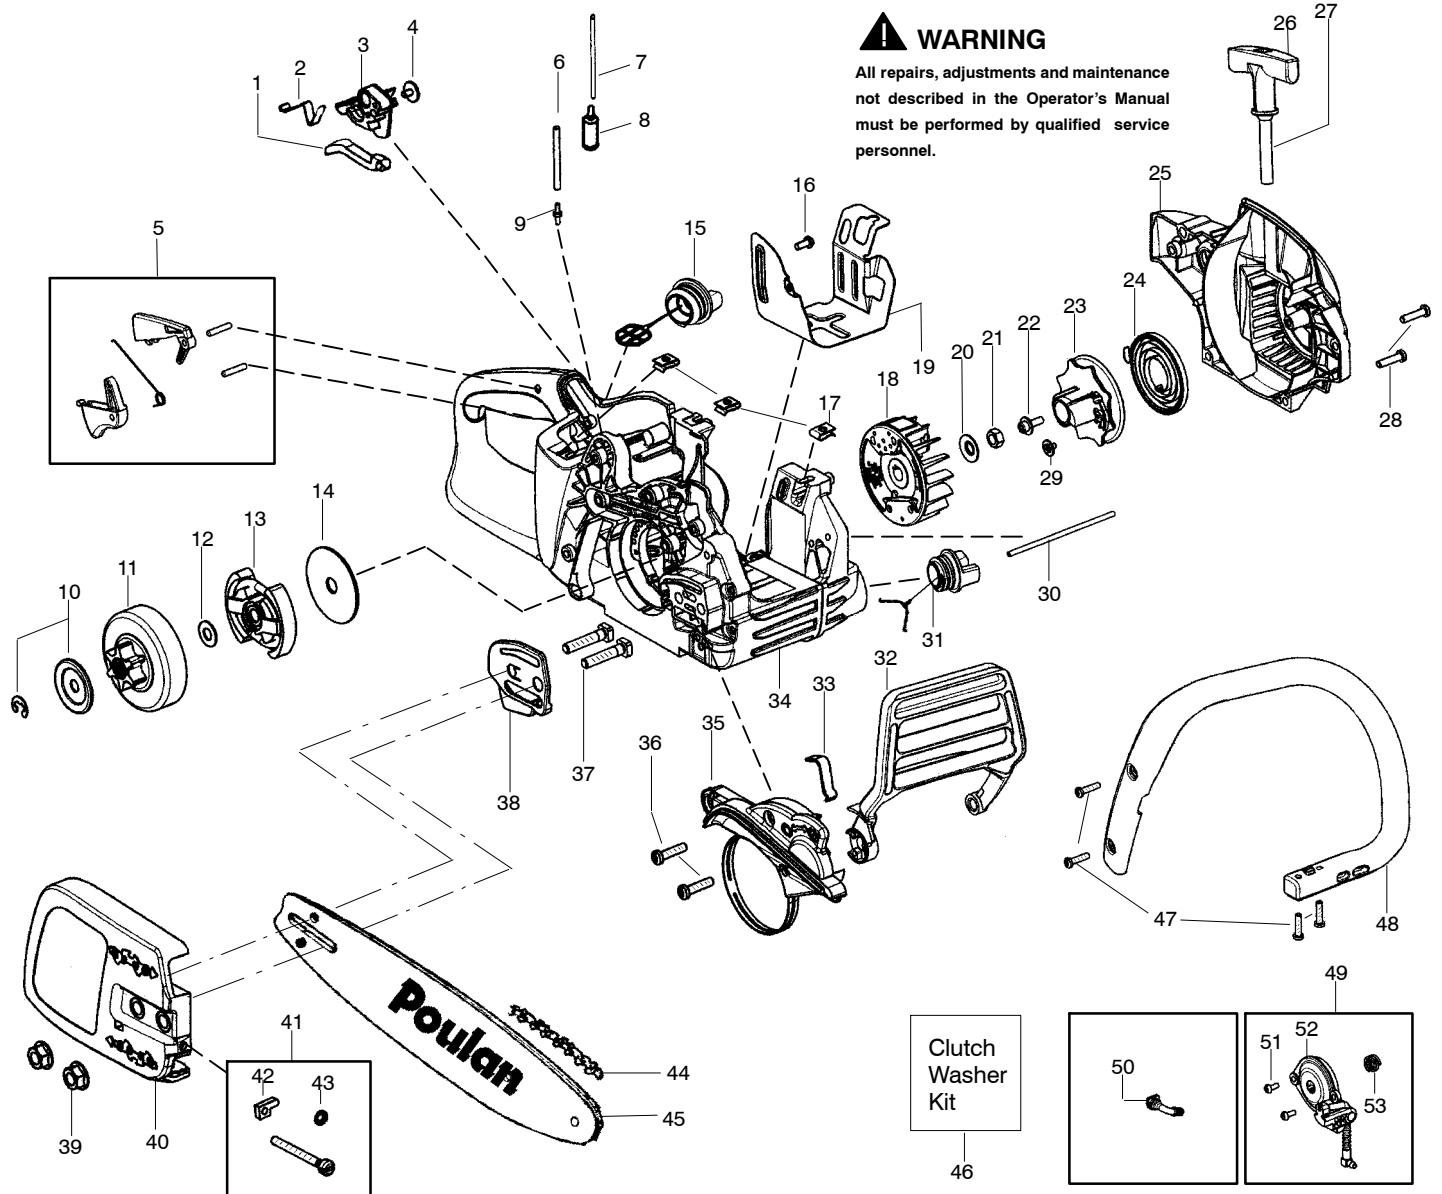

PARTS LIST NO. 530165459-01		Poulan® PARTS LIST	CHAIN SAW MODEL(S) P4018WM	
DATE 3/3/05	Replaces 10/07/04 - 530165459-01		Note: Illustration may differ from actual model due to design changes	PAGE NO. 1

WARNING

All repairs, adjustments and maintenance not described in the Operator's Manual must be performed by qualified service personnel.

Ref.	Part No.	Description	Ref.	Part No.	Description	Ref.	Part No.	Description
1.	530057893	Knob-Choke	22.	530015920	Screw	40.	530057904-10	Assy-Clutch Cover (Incl. # 41)
2.	530057908	Spring-Ign. Switch	23.	530057890	Pulley-Starter	41.	530069611	Kit-Bar Adjust (Incl. 42,43)
3.	530057891	Lever-Ign. Switch	24.	530042095	Spring-Starter	42.	530015826	Pin-Bar Adjust
4.	530016080	Screw	25.	530057889-10	Housing-Fan	43.	530038593	Retainer-Bar Adjust
5.	530071888	Kit-Trigger/Lockout	26.	530056402	Handle-Starter	44.	952051338	Accy-18" Chain
6.	530069216	Kit-Fuel Line (Large)	27.	530069232	Kit-Rope	45.	952044418	Accy-18" Bar
7.	530069247	Kit-Fuel Line (Small)	28.	530016432	Screw	46.	530071945	Kit-Clutch Washer (Incl. 10,12)
8.	530095649	Assy-Fuel Pick Up	29.	530016080	Screw	47.	530016432	Screw
9.	530023877	Fitting-Fuel line	30.	530058786	Assy-Oil Vent	48.	530057888	Handle-Front
10.	530071945	Kit-Clutch Washer	31.	530057236	Assy-Oil Cap w/ret.	49.	530071891	Kit-Oil Pump (Incl. 51,52,53)
11.	530057905	Assy-Clutch Drum 3/8"	32.	530057897	Handguard	50.	530057924	Assy-Oil Pick Up
12.	530071945	Kit-Clutch Washer	33.	530016416	Spring-Handguard	51.	530016064	Screw
13.	530057907	Assy-Clutch	34.	530058863	Assy-Chassis (Incl. 5,6,7,8,9,15,16,17,19,31,33,37)	52.	530057931	Assy-Oil Pump
14.	530016419	Washer-Large Clutch	35.	530071893	Kit-Chainbrake	53.	530037820	Gear-Worm
15.	530047192	Assy-Fuel Cap w/ret	36.	530016432	Screw			
16.	530016064	Screw	37.	530016133	Bolt-Bar			
17.	530015922	Nut-"U" type speed	38.	530057910	Plate-Bar			
18.	530057937	Assy-Flywheel	39.	530015917	Nut-Bar			
19.	530057911	Shield-Heat						
20.	530015127	Washer-Flywheel						
21.	530016134	Nut-Flywheel						

↙ = NEW PART NUMBER FOR THIS IPL

★ = REFER TO THE SERVICE REFERENCE INDICATED FOR MORE INFORMATION. (LOCATED AT END OF IPL)