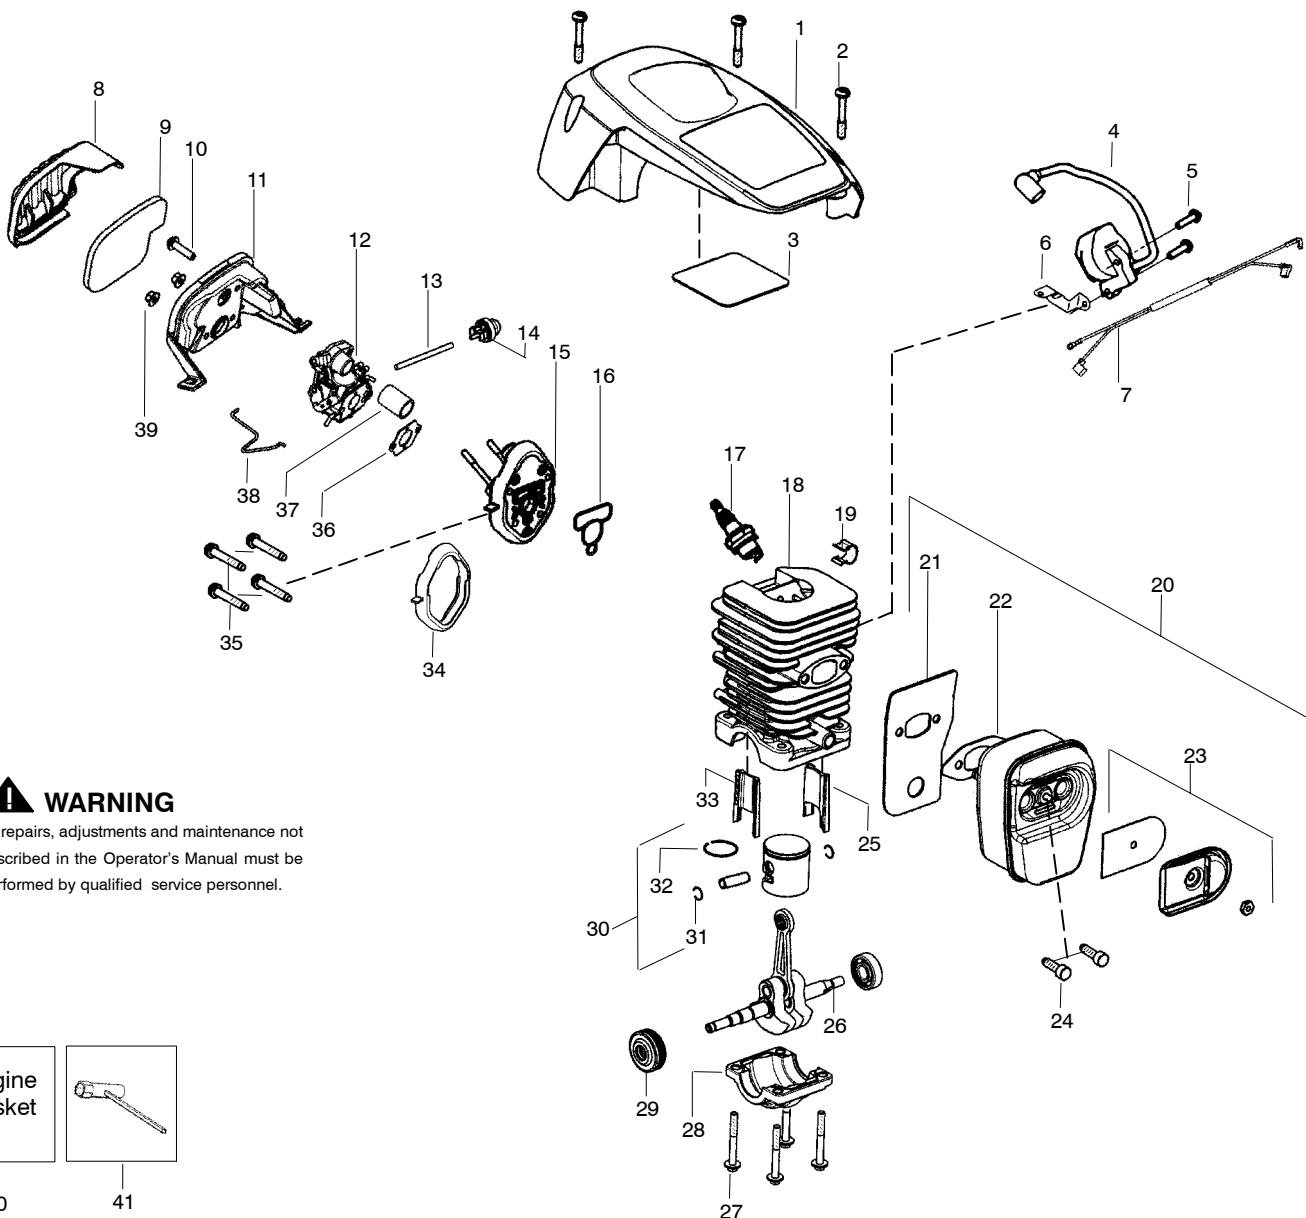

↙ = NEW PART NUMBER FOR THIS IPL

★ = REFER TO THE SERVICE REFERENCE INDICATED FOR MORE INFORMATION. (LOCATED AT END OF IPL)

PARTS LIST NO. <b>530165459-01</b>		<b>Poulan® PARTS LIST</b>	CHAIN SAW MODEL(S) <b>P4018WM</b>
DATE <b>3/3/05</b>	Replaces 10/07/04 - 530165459-01		<b>Note:</b> Illustration may differ from actual model due to design changes