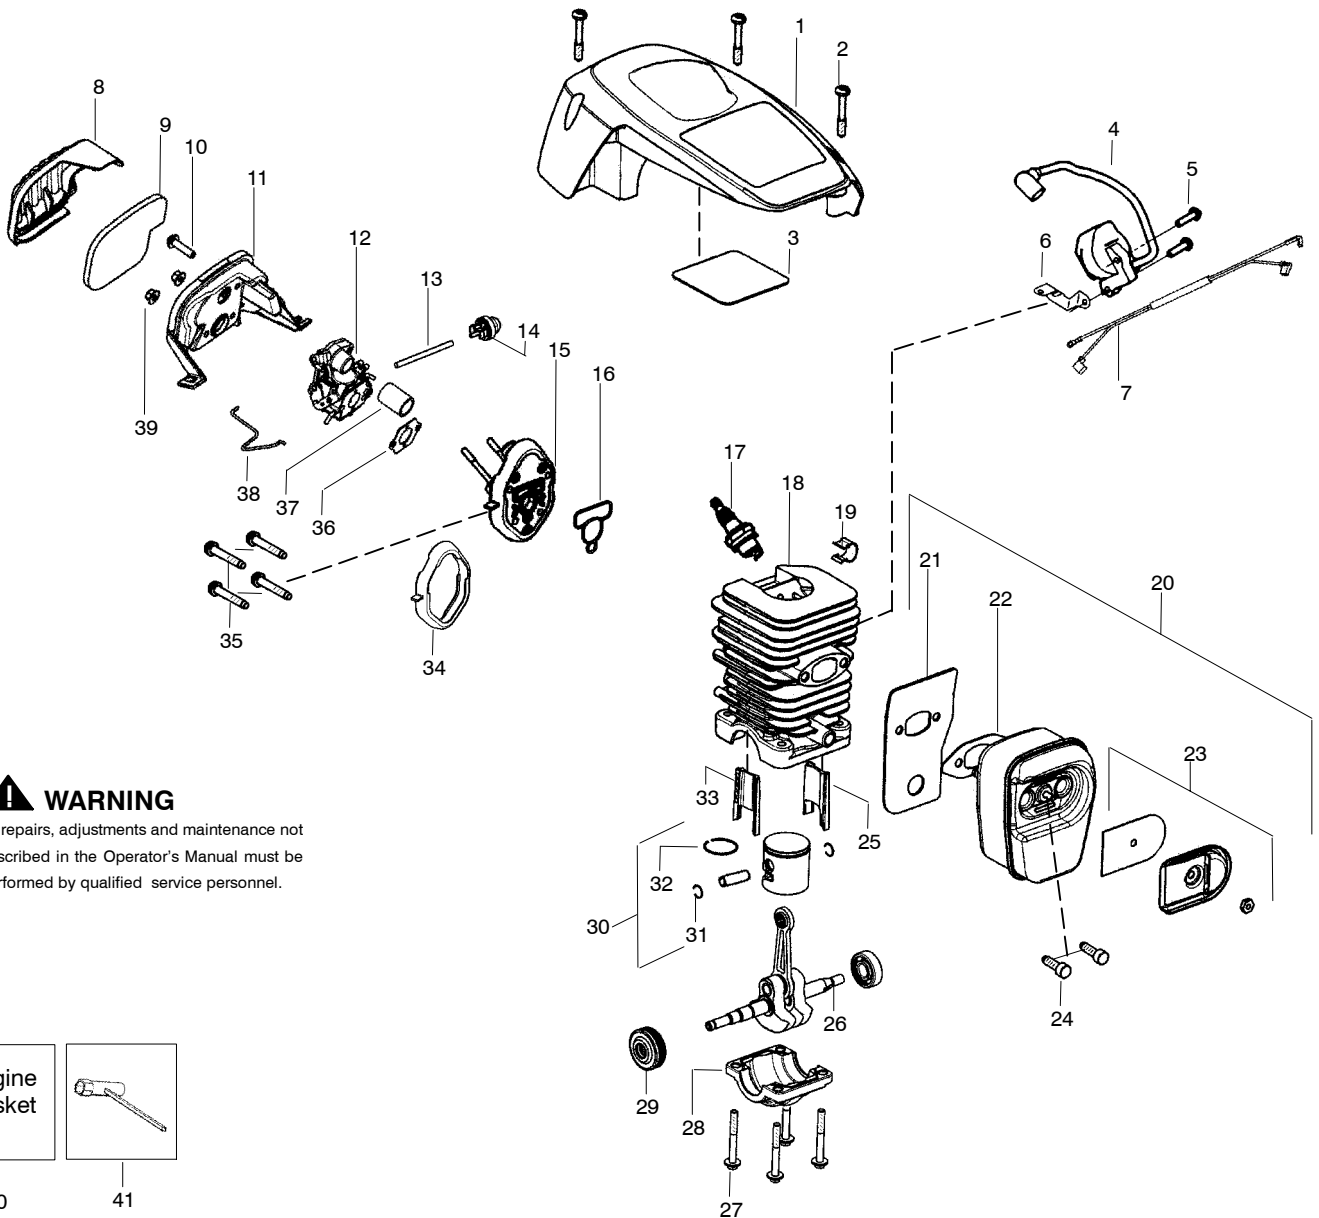

✓ = NEW PART NUMBER FOR THIS IPL

\* = REFER TO THE SERVICE REFERENCE INDICATED FOR MORE INFORMATION. (LOCATED AT END OF IPL)

PARTS LIST NO. <b>530165458-01</b>		<b>Poulan® PARTS LIST</b>	CHAIN SAW MODEL(S) <b>P3516PR</b>
DATE <b>3/3/05</b>	Replaces 10/06/04 - 530165458-01		<b>Note:</b> Illustration may differ from actual model due to design changes