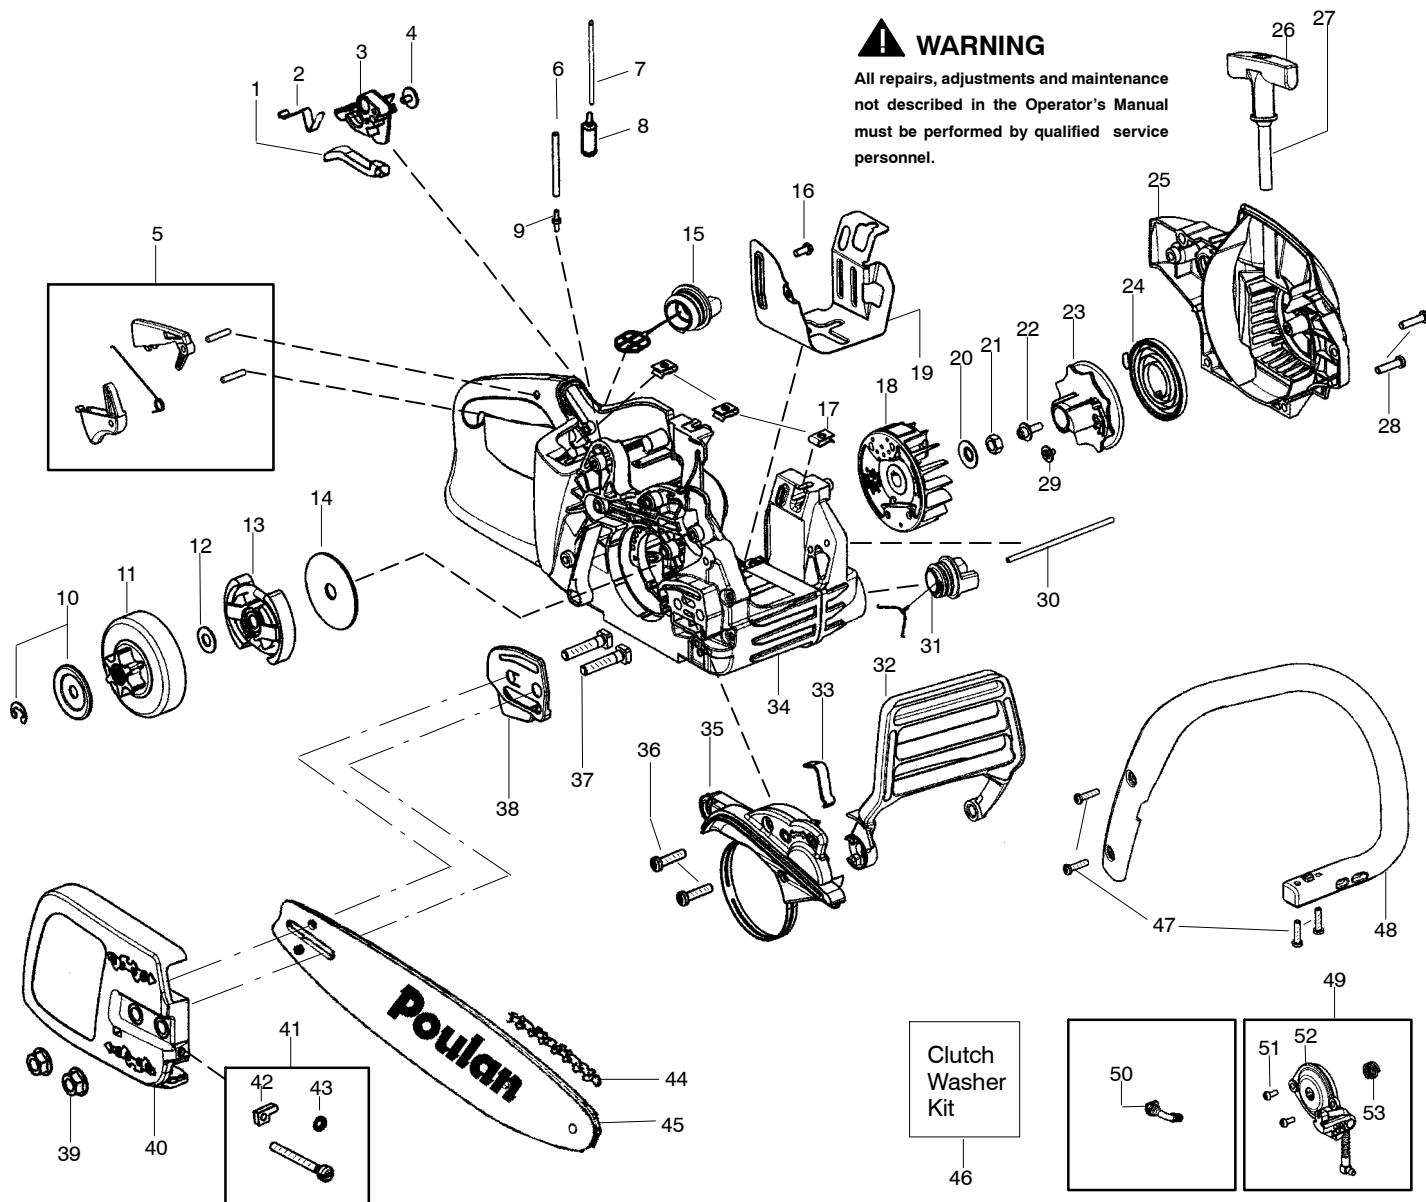

PARTS LIST NO. 530165458-01		Poulan® PARTS LIST	CHAIN SAW MODEL(S) P3516PR	
DATE 3/3/05	Replaces 10/06/04 - 530165458-01		Note: Illustration may differ from actual model due to design changes	PAGE NO. 1

WARNING

All repairs, adjustments and maintenance not described in the Operator's Manual must be performed by qualified service personnel.

Ref.	Part No.	Description	Ref.	Part No.	Description	Ref.	Part No.	Description
1.	530057893	Knob-Choke	20.	530015127	Washer-Flywheel	40.	530057904-04	Assy-Clutch Cover (Incl. # 41)
2.	530057908	Spring-Ign. Switch	21.	530016134	Nut-Flywheel	41.	530069611	Kit-Bar Adjust (Incl. 42,43)
3.	530057891	Lever-Ign. Switch	22.	530015920	Screw	42.	530015826	Pin-Bar Adjust
4.	530016080	Screw	23.	530057890	Pulley-Starter	43.	530038593	Retainer-Bar Adjust
5.	530071888	Kit-Trigger/Lockout	24.	530042095	Spring-Starter	44.	952051211	Accy-16" Chain
6.	530069216	Kit-Fuel Line (Large)	25.	530057889-04	Housing-Fan	45.	952044370	Accy-16" Bar
7.	530069247	Kit-Fuel Line (Small)	26.	530056402	Handle-Starter	46.	530071945	Kit-Clutch Washer (Incl. 10,12)
8.	530095649	Assy-Fuel Pick Up	27.	530069232	Kit-Rope	47.	530016432	Screw
9.	530023877	Fitting-Fuel line	28.	530016432	Screw	48.	530057888	Handle-Front
10.	530071945	Kit-Clutch Washer	29.	530016080	Screw	49.	530071891	Kit-Oil Pump (Incl. 51,52,53)
11.	530057905	Assy-Clutch Drum 3/8"	30.	530058786	Assy-Oil Vent	50.	530057924	Assy-Oil Pick Up
12.	530071945	Kit-Clutch Washer	31.	530057236	Assy-Oil Cap w/ret.	51.	530016064	Screw
13.	530057907	Assy-Clutch	32.	530057897	Handguard	52.	530057931	Assy-Oil Pump
14.	530016419	Washer-Large Clutch	33.	530016416	Spring-Handguard	53.	530037820	Gear-Worm
15.	530047192	Assy-Fuel Cap w/ret	34.	530058863	Assy-Chassis (Incl. 5,6,7,8,9,15,16, 17,19,31,33,37)			
16.	530016064	Screw	35.	530071893	Kit-Chainbrake			
17.	530015922	Nut-"U" type speed	36.	530016432	Screw			
18.	530057937	Assy-Flywheel	37.	530016133	Bolt-Bar			
19.	530057911	Shield-Heat	38.	530057910	Plate-Bar			
			39.	530015917	Nut-Bar			

✓ = NEW PART NUMBER FOR THIS IPL

* = REFER TO THE SERVICE REFERENCE INDICATED FOR MORE INFORMATION. (LOCATED AT END OF IPL)