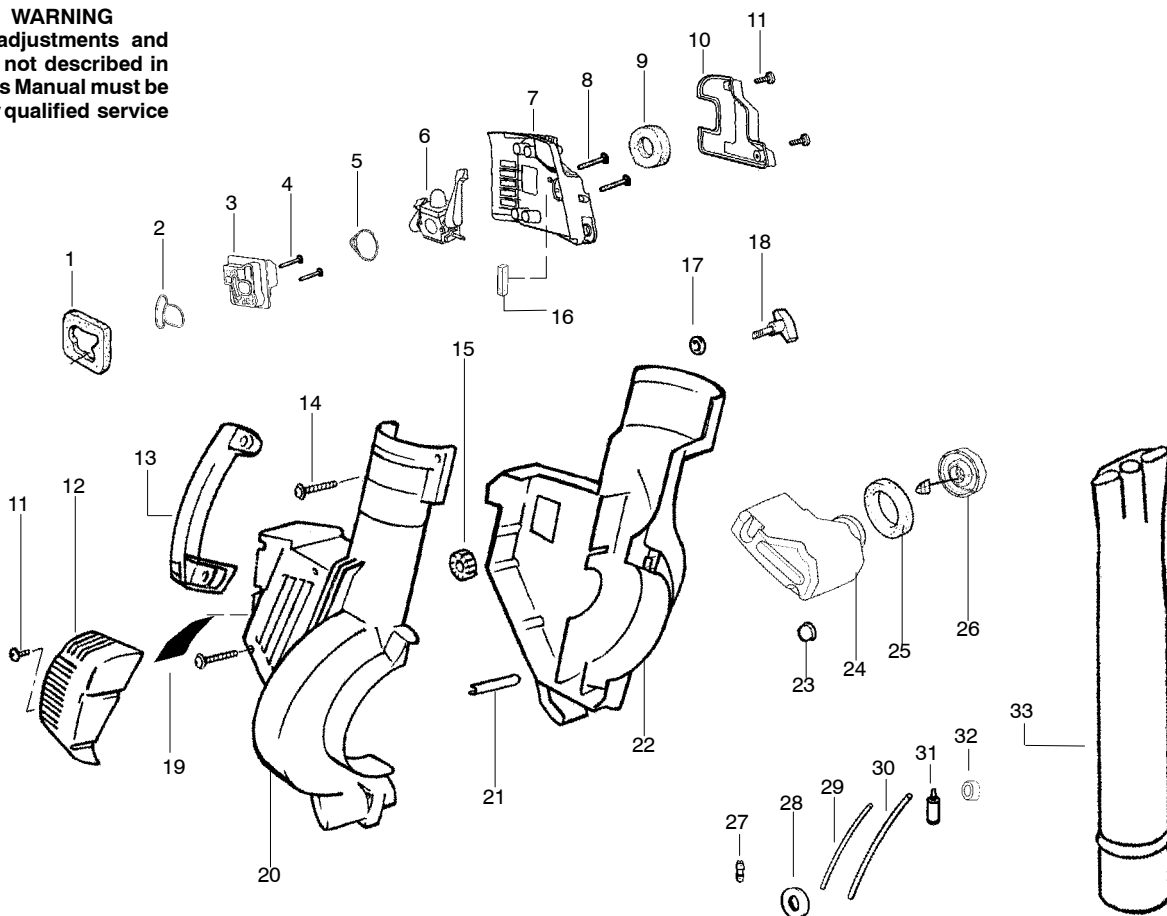

PARTS LIST NO. 530165419-01		WEED EATER® PARTS LIST	MODEL(s) B1750LE
DATE 2/25/05	Replaces 7/21/04 - 530165419-01		Note: Illustration may differ from actual model due to design changes

WARNING

All repairs, adjustments and maintenance not described in the Operator's Manual must be performed by qualified service personnel.

✓ = NEW PART NUMBER FOR THIS IPL

* = REFER TO THE SERVICE REFERENCE INDICATED FOR MORE INFORMATION. (LOCATED AT END OF IPL)

PARTS LIST NO. 530165419-01		WEED EATER® PARTS LIST	MODEL(s) B1750LE
DATE 2/25/05	Replaces 7/21/04 - 530165419-01		Note: Illustration may differ from actual model due to design changes