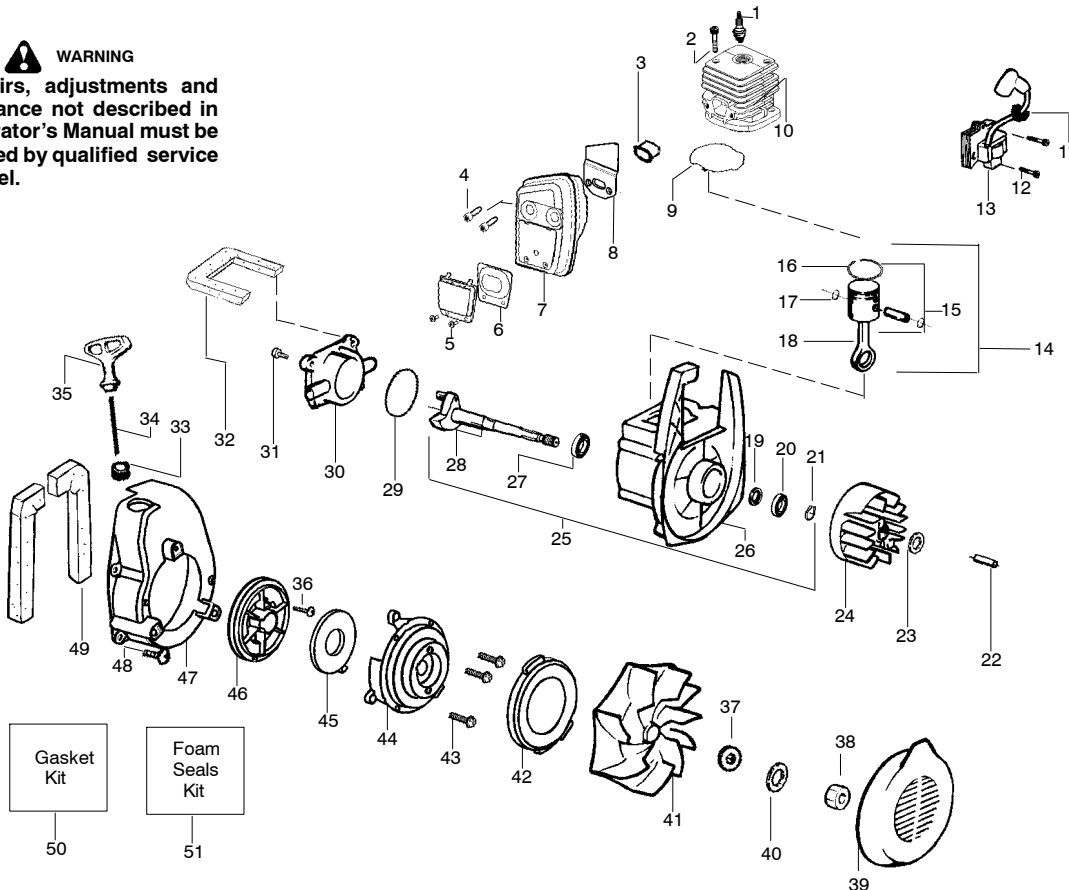

PARTS LIST NO. 530165419-01		WEED EATER® PARTS LIST	MODEL(s) B1750LE	
DATE 2/25/05	Replaces 7/21/04 - 530165419-01		Note: Illustration may differ from actual model due to design changes	PAGE NO. 2

WARNING
All repairs, adjustments and maintenance not described in the Operator's Manual must be performed by qualified service personnel.

Ref.	Part No.	Description	Ref.	Part No.	Description	Ref.	Part No.	Description
1.	952030249	Spark Plug (RCJ-6Y)	21.	530015941	Retainer Ring-C'chaft	40.	530016279	Washer
2.	530015953	Screw	22.	530016190	Spacer-Flywheel	41.	530069817	Kit-Impeller Assy.
3.	530055191	Insulator-Heat	23.	530015149	Washer	42.	530056625	Seal-Ring
4.	530016387	Screw-Muffler-Internal	24.	530039209	Assy-Flywheel	43.	530016349	Screw
5.	530015241	Screw	25.	530071456	Assy-Crankcase/Crank shaft (incl. 21,26,28)	44.	530055101	Housing-Pulley
6.	530071593	Kit-Spark Screen (incl. #5)	26.	530012492	Assy-Crankcase (Incl. 19,20,27)	45.	530042086	Spring-Starter
7.	530071599	Kit-Muffler (incl. 4,5,6, & 8)	27.	530032125	Bearing-Inner	46.	530071466	Kit-Starter Pulley
8.	530071458	Gasket-Baffle (kit)	28.	530012452	Assy-Crankshaft	47.	530055102	Fan Housing
9.	530071458	Gasket-Cylinder (kit)	29.	530071458	O-ring-C/case (kit)	48.	530015810	Screw
10.	530071457	Kit-Cylinder	30.	530012443	Cover-Crankcase	49.	530071459	Foam-182mm (kit)
11.	530019182	Grommet-Ign. Module	31.	530015810	Screw	50.	530071458	Kit-Gasket (page 1 incl. 2,5 & 19) (page 2 incl. 8,9, & 29)
12.	530016357	Screw-Ignition Module	32.	530071459	Foam-219mm (kit)	51.	530071459	Kit-Foam Seals (page 1 incl. 1,16, & 32) (page 2 incl. 32 & 49)
13.	530035505	Ignition Module	33.	530029182	Eyelet-Flange			
14.	530071785	Kit-Piston/Rod (Incl. 15,18)	34.	530071467	Kit-Rope			
15.	530071833	Kit-Piston (Incl. 16 & 17)	35.	530049488	Handle-Starter			
16.	530055120	Piston Ring	36.	530016391	Screw-Rope			
17.	530015162	Retainer-Piston Pin	37.	530016402	Washer-Belleville			
18.	530069945	Assy-Connecting Rod	38.	530626605	Nut			
19.	530019264	Seal	39.	530049313	Inlet Door			
20.	530055728	Bearing-Outer						

✓ = NEW PART NUMBER FOR THIS IPL

* = REFER TO THE SERVICE REFERENCE INDICATED FOR MORE INFORMATION. (LOCATED AT END OF IPL)