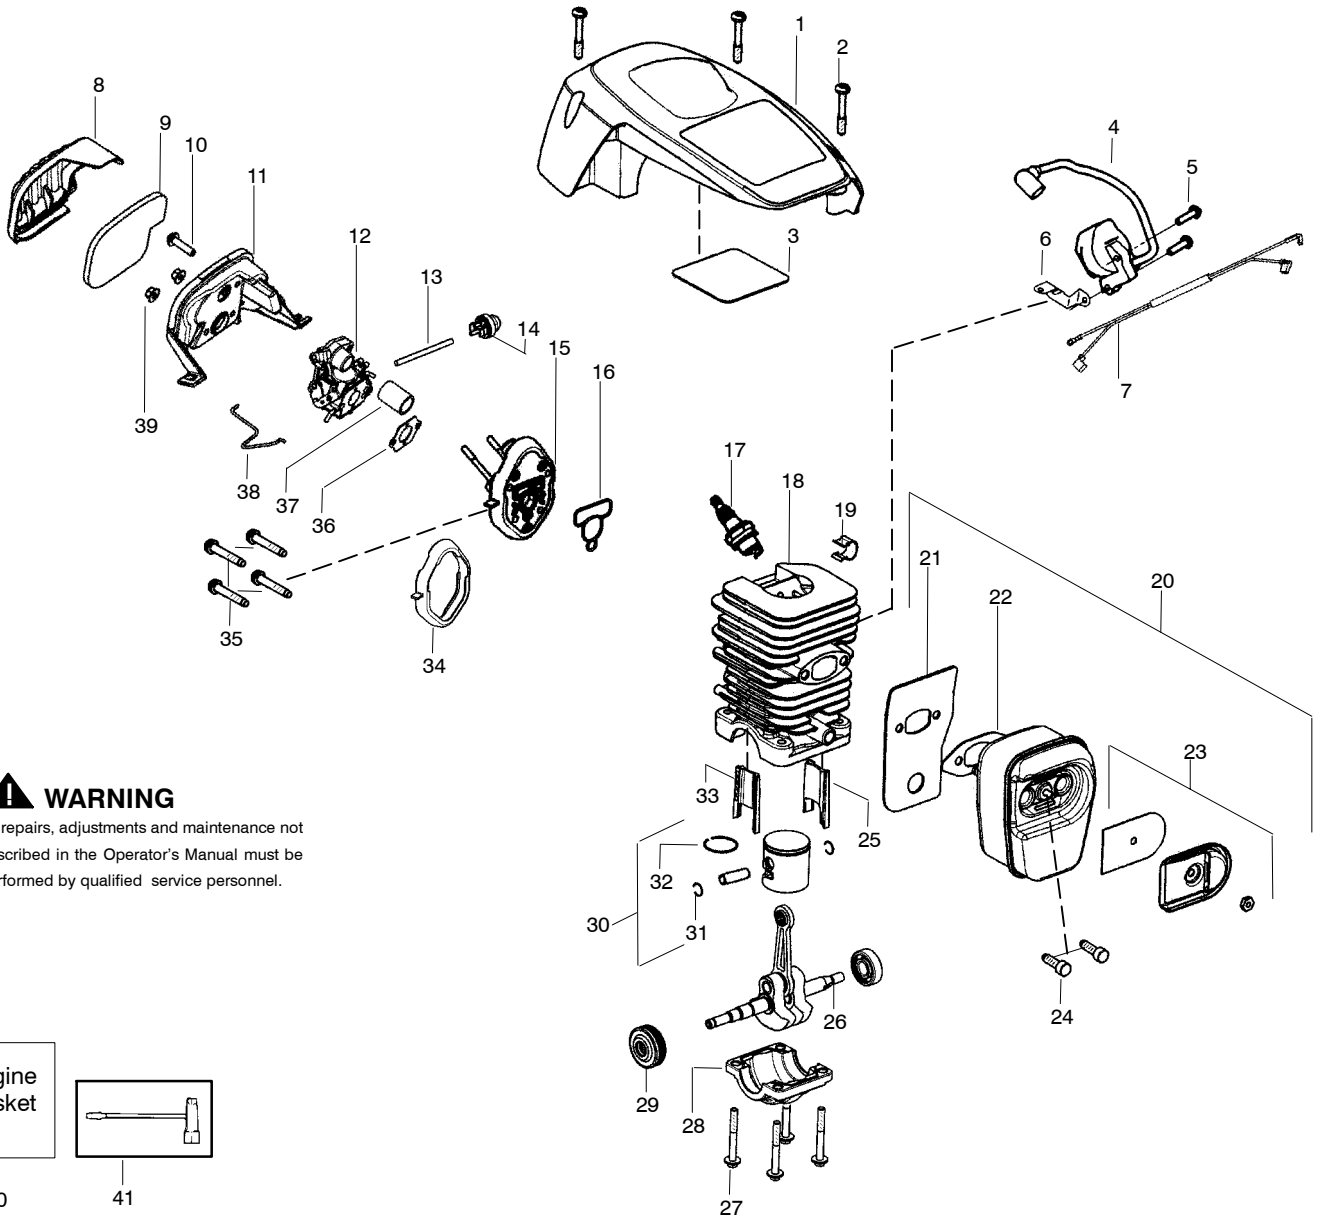

PARTS LIST NO. 530165409-01		Poulan PRO® PARTS LIST	CHAIN SAW MODEL(S) PP3816	
DATE 3/3/05	Replaces 10/20/04 - 530165409-01		Note: Illustration may differ from actual model due to design changes	PAGE NO. 2

WARNING

All repairs, adjustments and maintenance not described in the Operator's Manual must be performed by qualified service personnel.

Ref.	Part No.	Description	Ref.	Part No.	Description	Ref.	Part No.	Description
1.	530057894-01	Shield-Cylinder (incl. #3)	16.	530071894	Gasket-cyl. o-ring (kit)	32.	530038729	Ring-Piston
2.	530016153	Screw	17.	952030150	Accy-Spark Plug (RCJ-7Y)	33.	530057886	Insert-Right (gray) Cyl.
3.	530059006	Reflector-Tape	18.	530071884	Kit-Cylinder (Incl. 25,33)	34.	530071894	Seal-Adaptor (kit)
4.	530039238	Module - Ignition	19.	530016136	Clip-High Tension Lead	35.	530016426	Screw
5.	530016432	Screw	20.	530071887	Kit-Muffler (Incl .21-.23,24)	36.	530071894	Gasket-Carb. (kit)
6.	530047442	Strap-Ground	21.	530057942	Backplate-Muffler	37.	530057926	Tube-Intake
7.	530057943	Assy-Wire Harness	22.	530071894	Gasket-Muffler (kit)	38.	530057909	Wire-Throttle
8.	530058687	Cover-Air Filter	23.	530071886	Kit-Spark Arrestor	39.	530016101	Nut-Carb.
9.	530057925	Filter-Air	24.	530016338	Bolt-Muffler	40.	530071894	Kit-Gasket (Incl . 16,22,34,36)
10.	530016425	Screw	25.	530057885	Insert-Left (black) Cyl.	41.	530031135	Scrench
11.	530057892	Housing-Air Filter	26.	530012537	Assy-Crankshaft/Rod			Not Shown
12.	---	Carburetor	27.	530016417	Bolt			
	530035590	Zama W-26	28.	530057941	Cap-Crankcase			
13.	530069247	Kit-Fuel Line (Small)	29.	530056363	Assy-Bearing/Seal			
14.	530047721	Bulb-Purge "snap-in"	30.	530071883	Kit-Piston (Incl. 31,32)		530165361-01	Manual-Operator
15.	530071889	Kit-Carb. Adaptor (Incl. # 16,34,37)	31.	530015697	Retainer-Piston Pin		530059107	Decal-Warning

✓ = NEW PART NUMBER FOR THIS IPL

* = REFER TO THE SERVICE REFERENCE INDICATED FOR MORE INFORMATION. (LOCATED AT END OF IPL)