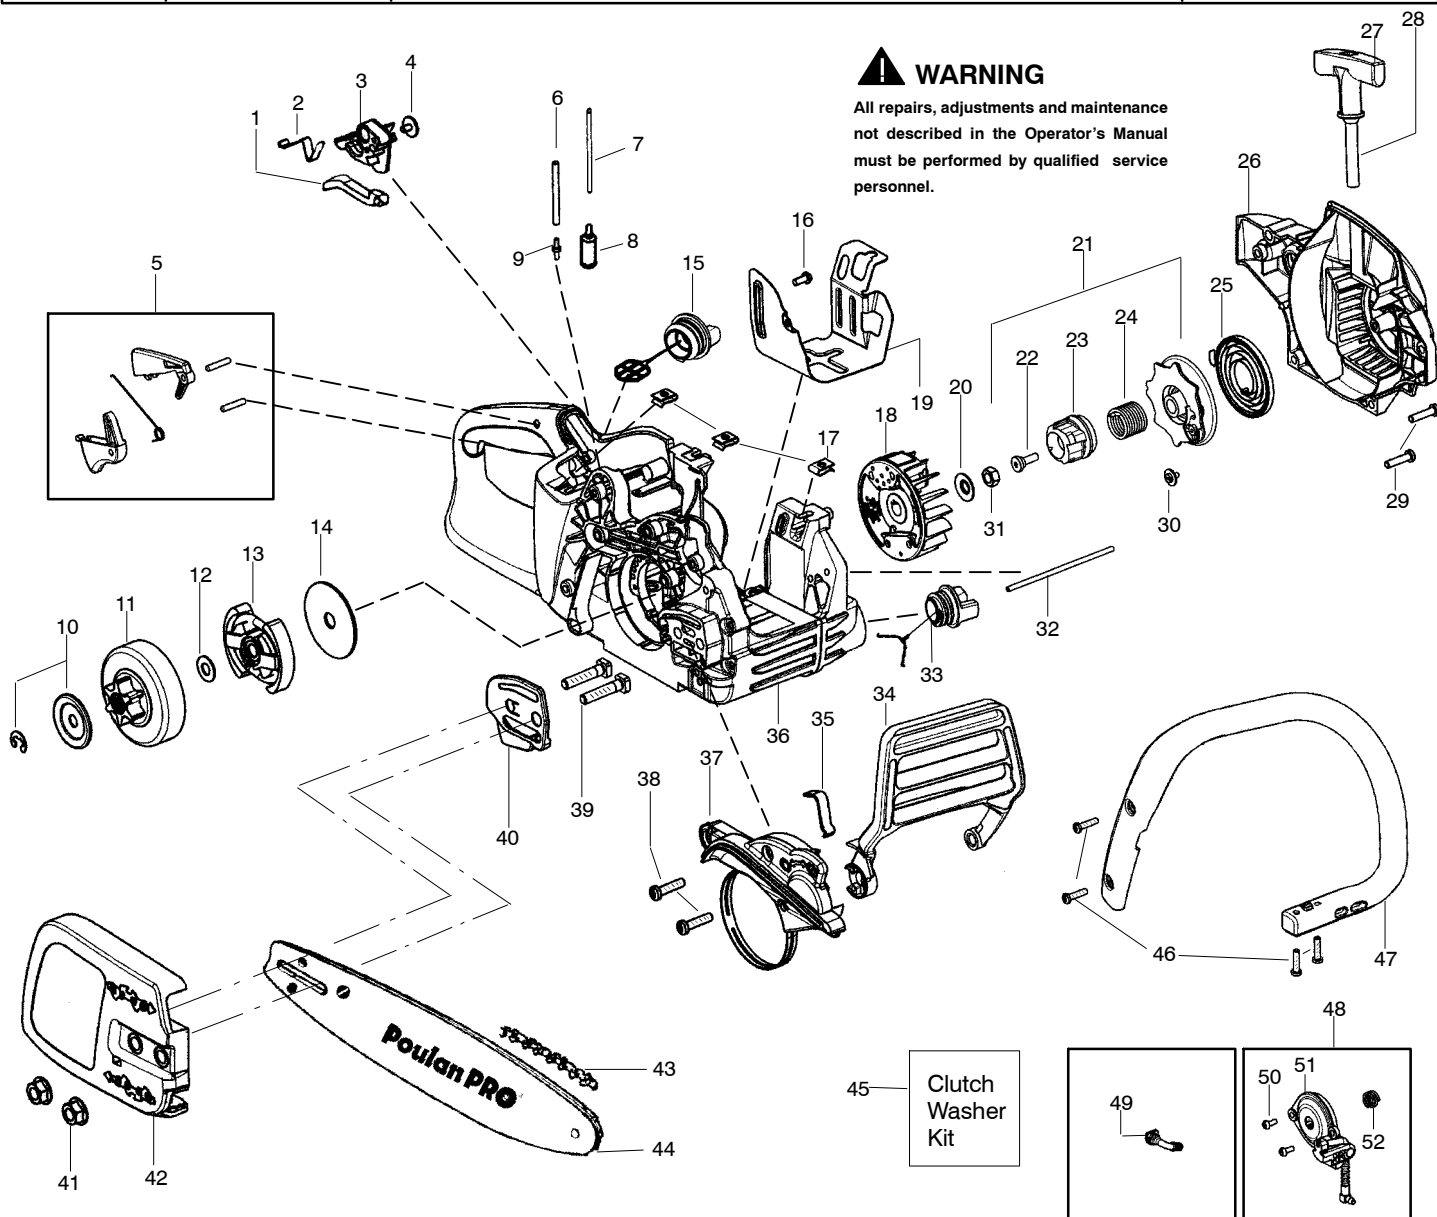

PARTS LIST NO. 530165409-01		Poulan PRO PARTS LIST	CHAIN SAW MODEL(s) PP3816	
DATE 3/3/05	Replaces 10/20/04 - 530165409-01		Note: Illustration may differ from actual model due to design changes	PAGE NO. 1

WARNING

All repairs, adjustments and maintenance not described in the Operator's Manual must be performed by qualified service personnel.

Ref.	Part No.	Description	Ref.	Part No.	Description	Ref.	Part No.	Description
1.	530057893	Knob-Choke	22.	530021179	Screw-Shoulder	40.	530057910	Plate-Bar
2.	530057908	Spring-Ign. Switch	23.	530021178	Hub-EPS	41.	530015917	Nut-Bar
3.	530057891	Lever-Ign. Switch	24.	530021180	Spring-EPS	42.	530057898-03	Assy-Clutch Cover
4.	530016080	Screw	25.	530042095	Spring-Starter	43.	952051547	Accy-16" Chain
5.	530071888	Kit-Trigger/Lockout	26.	530057889-03	Housing-Fan	44.	952044942	Accy-16" Bar
6.	530069216	Kit-Fuel Line (Large)	27.	530056402	Handle-Starter	45.	530071945	Kit-Clutch Washer (Incl. 10,12)
7.	530069247	Kit-Fuel Line (Small)	28.	530069232	Kit-Rope	46.	530016432	Screw
8.	530095646	Assy-Fuel Pick Up	29.	530016432	Screw	47.	530057888	Handle-Front
9.	530023877	Fitting-Fuel line	30.	530016392	Screw	48.	530071891	Kit-Oil Pump (Incl. 50,51,52)
10.	530071945	Kit-Clutch Washer	31.	530016134	Nut-Flywheel	49.	530057924	Assy-Oil Pick Up
11.	530057905	Assy-Clutch Drum 3/8"	32.	530058786	Assy-Oil Vent	50.	530016064	Screw
12.	530071945	Kit-Clutch Washer	33.	530057236	Assy-Oil Cap w/ret.	51.	530057931	Assy-Oil Pump
13.	530057907	Assy-Clutch	34.	530057897	Handguard	52.	530037820	Gear-Worm
14.	530016419	Washer-Large Clutch	35.	530016416	Spring-Handguard			
15.	530047192	Assy-Fuel Cap w/ret	36.	530058864	Assy-Chassis (Incl. 5,6,7,8,9,15,16, 17,19,33,35,39)			
16.	530016064	Screw	37.	530071893	Kit-Chainbrake			
17.	530015922	Nut-"U" type speed	38.	530016432	Screw			
18.	530059635	Assy-Flywheel	39.	530016133	Bolt-Bar			
19.	530057911	Shield-Heat						
20.	530015127	Washer-Flywheel						
21.	530071881	Kit-EPS Starter Pulley (Incl. 22,23,24,30)						

✓ = NEW PART NUMBER FOR THIS IPL   * = REFER TO THE SERVICE REFERENCE INDICATED FOR MORE INFORMATION. (LOCATED AT END OF IPL)