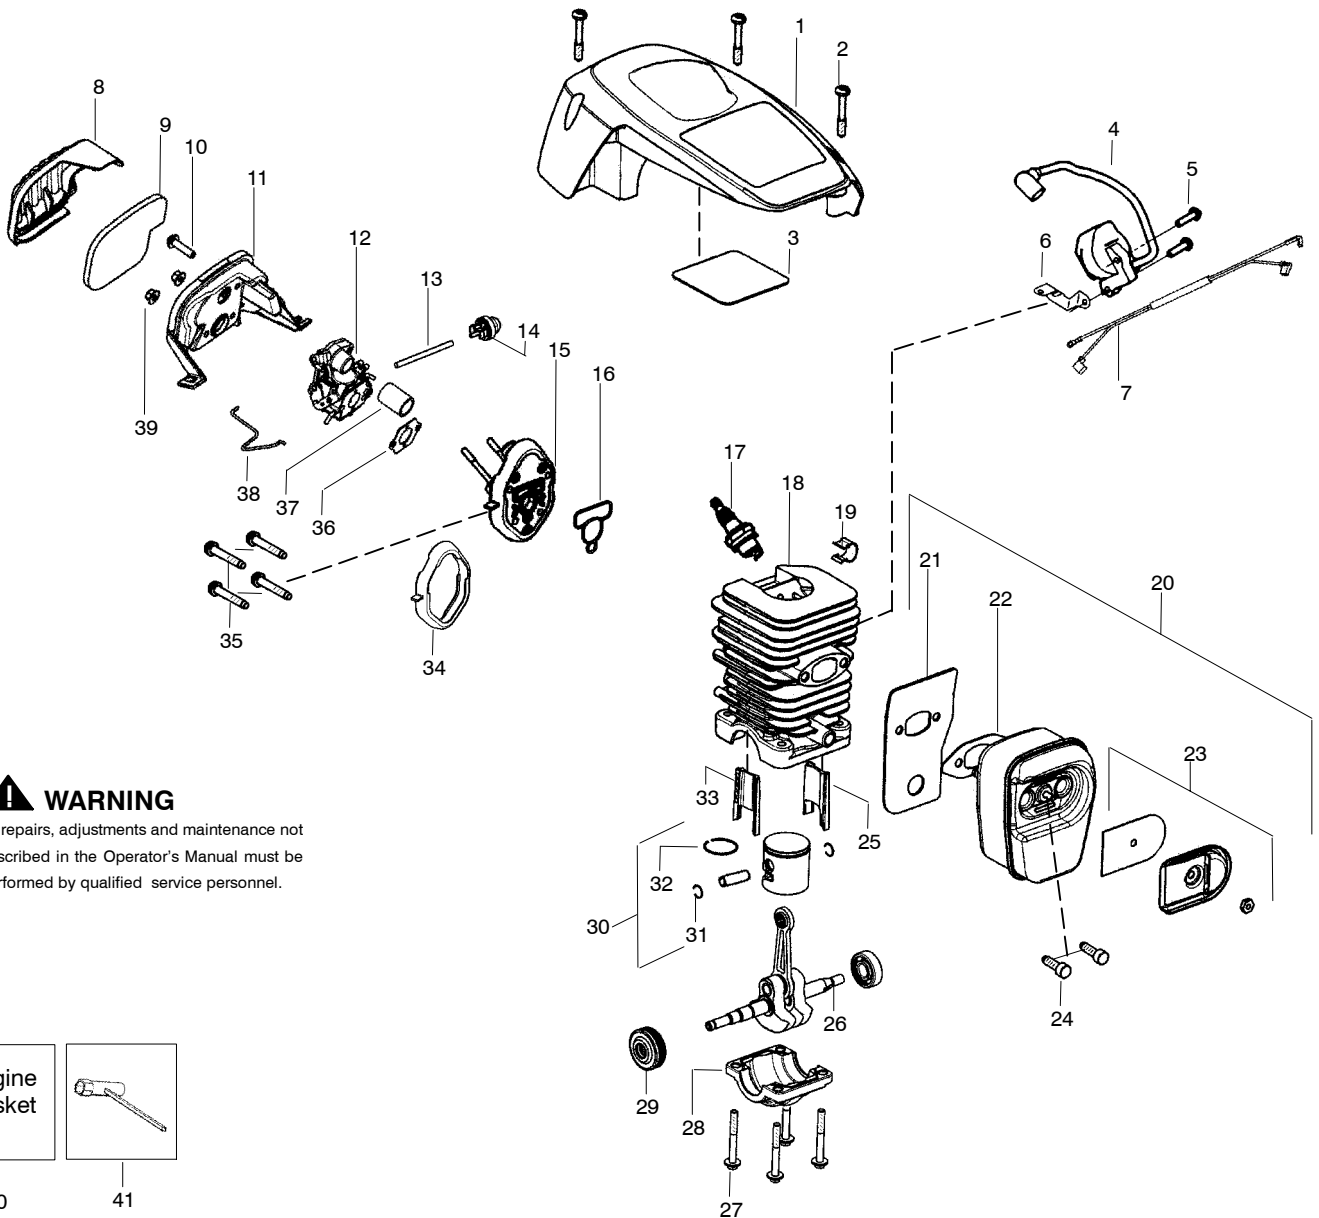

PARTS LIST NO. 530165408-01		Poulan® PARTS LIST	CHAIN SAW MODEL(S) P3314 WS	
DATE 2/25/05	Replaces 10/04/04 - 530165408-01		Note: Illustration may differ from actual model due to design changes	PAGE NO. 2

WARNING

All repairs, adjustments and maintenance not described in the Operator's Manual must be performed by qualified service personnel.

Ref.	Part No.	Description	Ref.	Part No.	Description	Ref.	Part No.	Description
1.	530057894-01	Shield-Cylinder (incl. #3)	16.	530071894	Gasket-cyl. o-ring (kit)	32.	530038729	Ring-Piston
2.	530016153	Screw	17.	952030150	Accy-Spark Plug (RCJ-7Y)	33.	530057886	Insert-Right (gray) Cyl.
3.	530059006	Reflector-Tape	18.	530071884	Kit-Cylinder (Incl. 25,33)	34.	530071894	Seal-Adaptor (kit)
4.	530039198	Module - Ignition	19.	530016136	Clip-High Tension Lead	35.	530016426	Screw
5.	530016432	Screw	20.	530071887	Kit-Muffler (Incl .21-.23,24)	36.	530071894	Gasket-Carb. (kit)
6.	530047442	Strap-Ground	21.	530057942	Backplate-Muffler	37.	530057926	Tube-Intake
7.	530057943	Assy-Wire Harness	22.	530071894	Gasket-Muffler (kit)	38.	530057909	Wire-Throttle
8.	530058687	Cover-Air Filter	23.	530071886	Kit-Spark Arrestor	39.	530016101	Nut-Carb.
9.	530057925	Filter-Air	24.	530016338	Bolt-Muffler	40.	530071894	Kit-Gasket (Incl . 16,22,34,36)
10.	530016425	Screw	25.	530057885	Backplate-Muffler	41.	530031163	Wrench-Bar
11.	530057892	Housing-Air Filter	26.	530012537	Assy-Crankshaft/Rod			Not Shown
12.	---	Carburetor	27.	530016417	Bolt			
	530035590	Zama W-26	28.	530057941	Cap-Crankcase			
13.	530069247	Kit-Fuel Line (Small)	29.	530056363	Assy-Bearing/Seal			
14.	530047721	Bulb-Purge "snap-in"	30.	530071883	Kit-Piston (Incl. 31,32)			
15.	530071889	Kit-Carb. Adaptor (Incl. # 16,34,37)	31.	530015697	Retainer-Piston Pin			
							530165293	Manual-Operator
							530059107	Decal-Warning
							530058840	Decal-Start/Stop Inst.

✓ = NEW PART NUMBER FOR THIS IPL

* = REFER TO THE SERVICE REFERENCE INDICATED FOR MORE INFORMATION. (LOCATED AT END OF IPL)