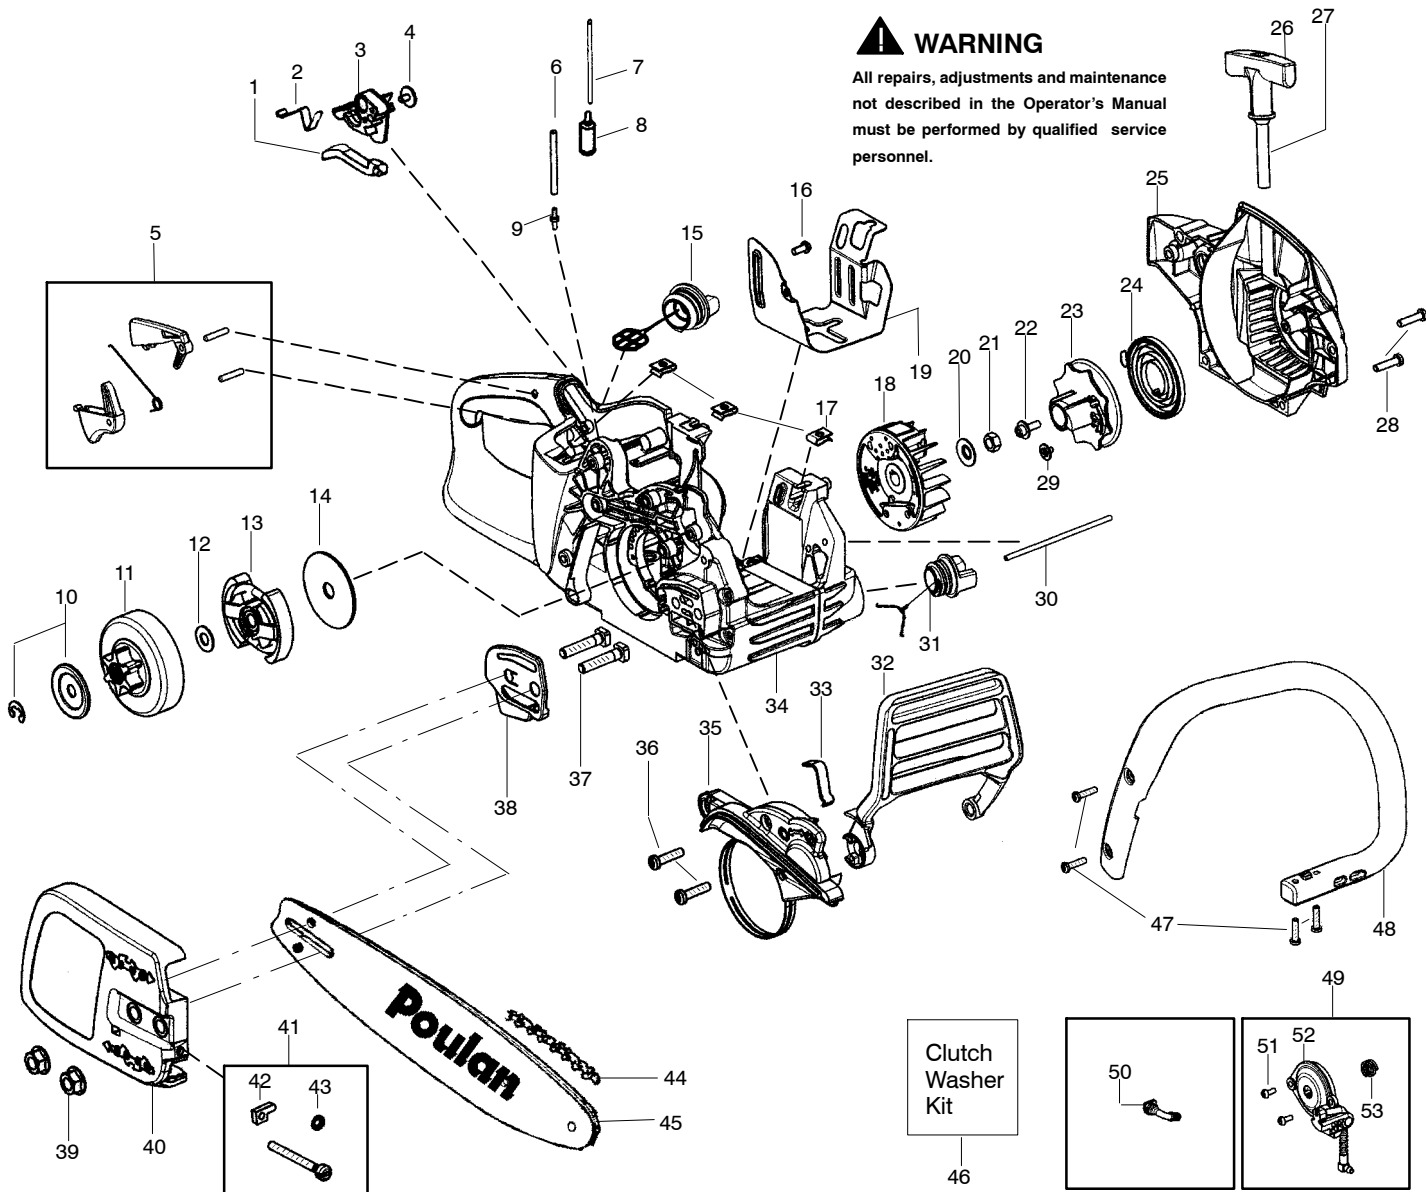

PARTS LIST NO. 530165408-01		Poulan® PARTS LIST	CHAIN SAW MODEL(S) P3314 WS
DATE 2/25/05	Replaces 10/04/04 - 530165408-01		Note: Illustration may differ from actual model due to design changes

Ref.	Part No.	Description	Ref.	Part No.	Description	Ref.	Part No.	Description
1.	530057893	Knob-Choke	22.	530015920	Screw	40.	530057904-02	Assy-Clutch Cover (Incl. # 41)
2.	530057908	Spring-Ign. Switch	23.	530057890	Pulley-Starter	41.	530069611	Kit-Bar Adjust (Incl. 42,43)
3.	530057891	Lever-Ign. Switch	24.	530042095	Spring-Starter	42.	530015826	Pin-Bar Adjust
4.	530016080	Screw	25.	530057889-02	Housing-Fan	43.	530038593	Retainer-Bar Adjust
5.	530071888	Kit-Trigger/Lockout	26.	530056402	Handle-Starter	44.	952051209	Accy-14" Chain
6.	530069216	Kit-Fuel Line (Large)	27.	530069232	Kit-Rope	45.	952044368	Accy-14" Bar
7.	530069247	Kit-Fuel Line (Small)	28.	530016432	Screw	46.	530071945	Kit-Clutch Washer (Incl. 10,12)
8.	530095649	Assy-Fuel Pick Up	29.	530016080	Screw	47.	530016432	Screw
9.	530023877	Fitting-Fuel line	30.	530058786	Assy-Oil Vent	48.	530057888	Handle-Front
10.	530071945	Kit-Clutch Washer	31.	530057236	Assy-Oil Cap w/ret.	49.	530071891	Kit-Oil Pump (Incl. 51,52,53)
11.	530057905	Assy-Clutch Drum 3/8"	32.	530057897	Handguard	50.	530057924	Assy-Oil Pick Up
12.	530071945	Kit-Clutch Washer	33.	530016416	Spring-Handguard	51.	530016064	Screw
13.	530057907	Assy-Clutch	34.	530057887-02	Assy-Chassis (Incl. 5,6,7,8,9,15,16,17,19,31,33,37)	52.	530057931	Assy-Oil Pump
14.	530016419	Washer-Large Clutch	35.	530071893	Kit-Chainbrake	53.	530037820	Gear-Worm
15.	530047192	Assy-Fuel Cap w/ret	36.	530016432	Screw			
16.	530016064	Screw	37.	530016133	Bolt-Bar			
17.	530015922	Nut-"U" type speed	38.	530057910	Plate-Bar			
18.	530057937	Assy-Flywheel	39.	530015917	Nut-Bar			
19.	530057911	Shield-Heat						
20.	530015127	Washer-Flywheel						
21.	530016134	Nut-Flywheel						