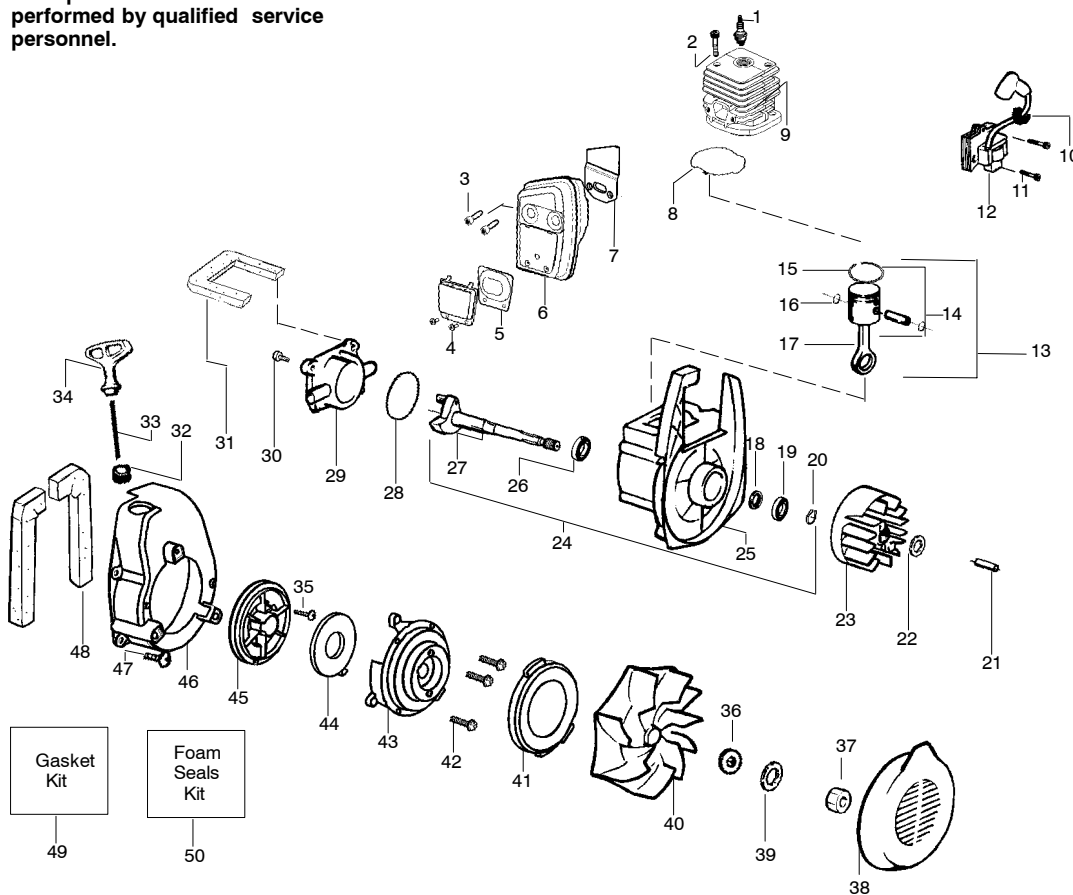

PARTS LIST NO. 530165332-01		WEED EATER® PARTS LIST	MODEL(s) B1750	
DATE 6/21/04	NEW		NOTE: Illustration may differ from actual model due to design changes	PAGE NO. 2

WARNING
All repairs, adjustments and maintenance not described in the Operator's Manual must be performed by qualified service personnel.

Ref.	Part No.	Description	Ref.	Part No.	Description	Ref.	Part No.	Description
1.	952030249	Spark Plug (RCJ-6Y)	20.	530015941	Retainer Ring-C'chaft	38.	530049313	Inlet Door
2.	530015953	Screw	21.	530016190	Spacer-Flywheel	39.	530016279	Washer
3.	530016387	Screw-Muffler-Internal	22.	530015149	Washer	40.	530069817	Kit-Impeller Assy.
4.	530015241	Screw	23.	530039209	Assy-Flywheel	41.	530056625	Seal-Ring
5.	530071593	Kit-Spark Screen(incl. #4)	24.	530071456	Assy-Crankcase/Crank shaft (incl. 20,25,27)	42.	530016349	Screw
6.	530071834	Kit-Muffler (incl. 3,4,5, & 7)	25.	530012492	Assy-Crankcase (Incl. 18,19,26)	43.	530055101	Housing-Pulley
7.	530071458	Gasket-Baffle (kit)	26.	530032125	Bearing-Inner	44.	530042086	Spring-Starter
8.	530071458	Gasket-Cylinder (kit)	27.	530012452	Assy-Crankshaft	45.	530071466	Kit-Starter Pulley
9.	530071457	Kit-Cylinder	28.	530071458	O-ring-C/case (kit)	46.	530055102	Fan Housing
10.	530019182	Grommet-Ign. Module	29.	530012443	Cover-Crankcase	47.	530015810	Screw
11.	530016357	Screw-Ignition Module	30.	530015810	Screw	48.	530071459	Foam-182mm (kit)
12.	530035505	Ignition Module	31.	530071459	Foam-219mm (kit)	49.	530071458	Kit-Gasket (page 1 incl. 2 & 5) (page 2 incl. 7, 8, & 28)
13.	530071785	Kit-Piston/Rod (Incl. 14,17)	32.	530029182	Eyelet-Flange	50.	530071459	Kit-Foam Seals (page 1 incl. 1,16, & 31) (page 2 incl. 31 & 48)
14.	530071833	Kit-Piston (Incl. 15 & 16)	33.	530071467	Kit-Rope			
15.	530055120	Piston Ring	34.	530049488	Handle-Starter			
16.	530015162	Retainer-Piston Pin	35.	530016391	Screw-Rope			
17.	530069945	Assy-Connecting Rod	36.	530016402	Seal-Crankshaft			
18.	530019264	Seal-Crankshaft	37.	530626605	Washer-Belleville Nut			
19.	530055728	Bearing-Outer						

✓ = NEW PART NUMBER FOR THIS IPL

* = REFER TO THE SERVICE REFERENCE INDICATED FOR MORE INFORMATION. (LOCATED AT END OF IPL)