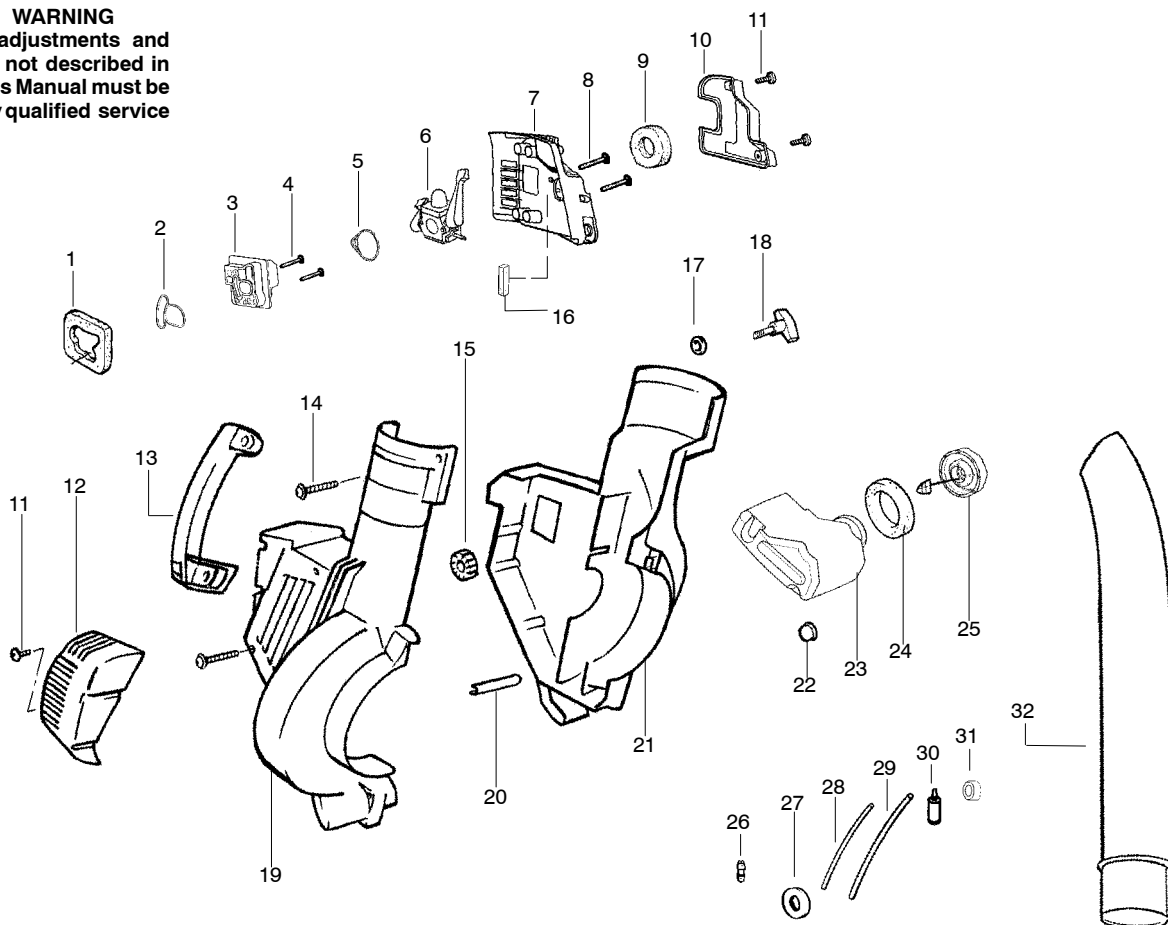

PARTS LIST NO. 530165332-01		WEED EATER® PARTS LIST	MODEL(s) B1750
DATE 6/21/04	NEW		NOTE: Illustration may differ from actual model due to design changes

WARNING

All repairs, adjustments and maintenance not described in the Operator's Manual must be performed by qualified service personnel.

Ref.	Part No.	Description	Ref.	Part No.	Description
1.	530071459	Air Dam (kit)	21.	530056685-01	Shroud-LH
2.	530071458	Gasket-Adapter (kit)	22.	530036792	Isolator-Crankcase
3.	530035561	Carburetor Adaptor	23.	530049491	Assy-Fuel Tank
4.	530016309	Screw	24.	530049527	Gasket-Fuel Tank
5.	530071458	Gasket-Carburetor (kit)	25.	530049386	Fuel Cap w/Retainer
6.	---	Kit-Carb Ass'y.	26.	530023877	Fitting-Fuel Line
	530071632	Zama-(C1Q-W11C)	27.	530049656	Grommet-Shroud
	530071775	Walbro-(WT-606)	28.	530069247	Kit-Line Carb/Purge
7.	530056629	Air Box	29.	530069216	Kit-Line Tank/Purge
8.	530015849	Screw-Carb.	30.	530095646	Assy-Fuel Pick-up
9.	530049383	Filter-Air	31.	530071459	Grommet-Fuel line (kit)
10.	530056581	Cover-Air Filter	32.	530095597	Tube-Blower
11.	530016349	Screw			
12.	530056641	Guard-Muffler			
13.	530095469	Handle			
14.	530015886	Screw			
15.	530049323	Isolator		Not Shown	
16.	530071459	Foam 25.4mm (kit)			
17.	530015197	Nut			
18.	530016322	Knob-Blower		530165303-01	Operator Manual
19.	530056684-01	Shroud-RH		530057866	Warning Decal
20.	530049617	Guide-Starter Rope		530057215	Decal-Start Inst.

✓ = NEW PART NUMBER FOR THIS IPL

* = REFER TO THE SERVICE REFERENCE INDICATED FOR MORE INFORMATION. (LOCATED AT END OF IPL)

PARTS LIST NO. 530165332-01		WEED EATER® PARTS LIST	MODEL(s) B1750
DATE 6/21/04	NEW		NOTE: Illustration may differ from actual model due to design changes