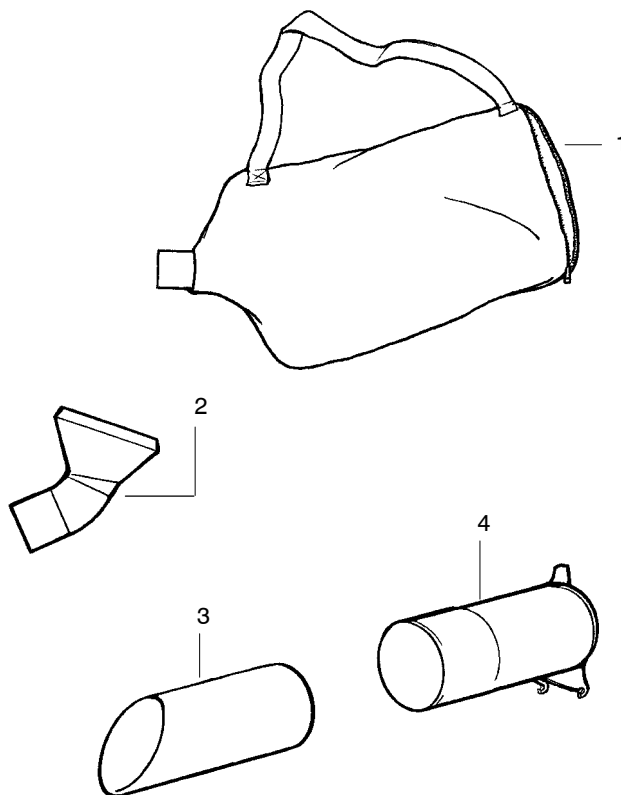

PARTS LIST NO. 530165242		Poulan PRO PARTS LIST	MODEL(s) PBV200LE	
DATE 5/18/04	NEW		NOTE: Illustration may differ from actual model due to design changes	PAGE NO. 3

Vacuum Tube Ass'y.

Ref.	Part No.	Description
1.	530095564	Assy-Vac. Bag w/strap
2.	530095470	Tube-Elbow Vac
3.	530094476	Tube-Lower Vac
4.	530056901	Tube-Upper Vac

Kit - Carburetor Assy # 530071632 - C1Q-W11C (zama)

Kit - Carburetor Assy # 530071775 - WT-606 (walbro)