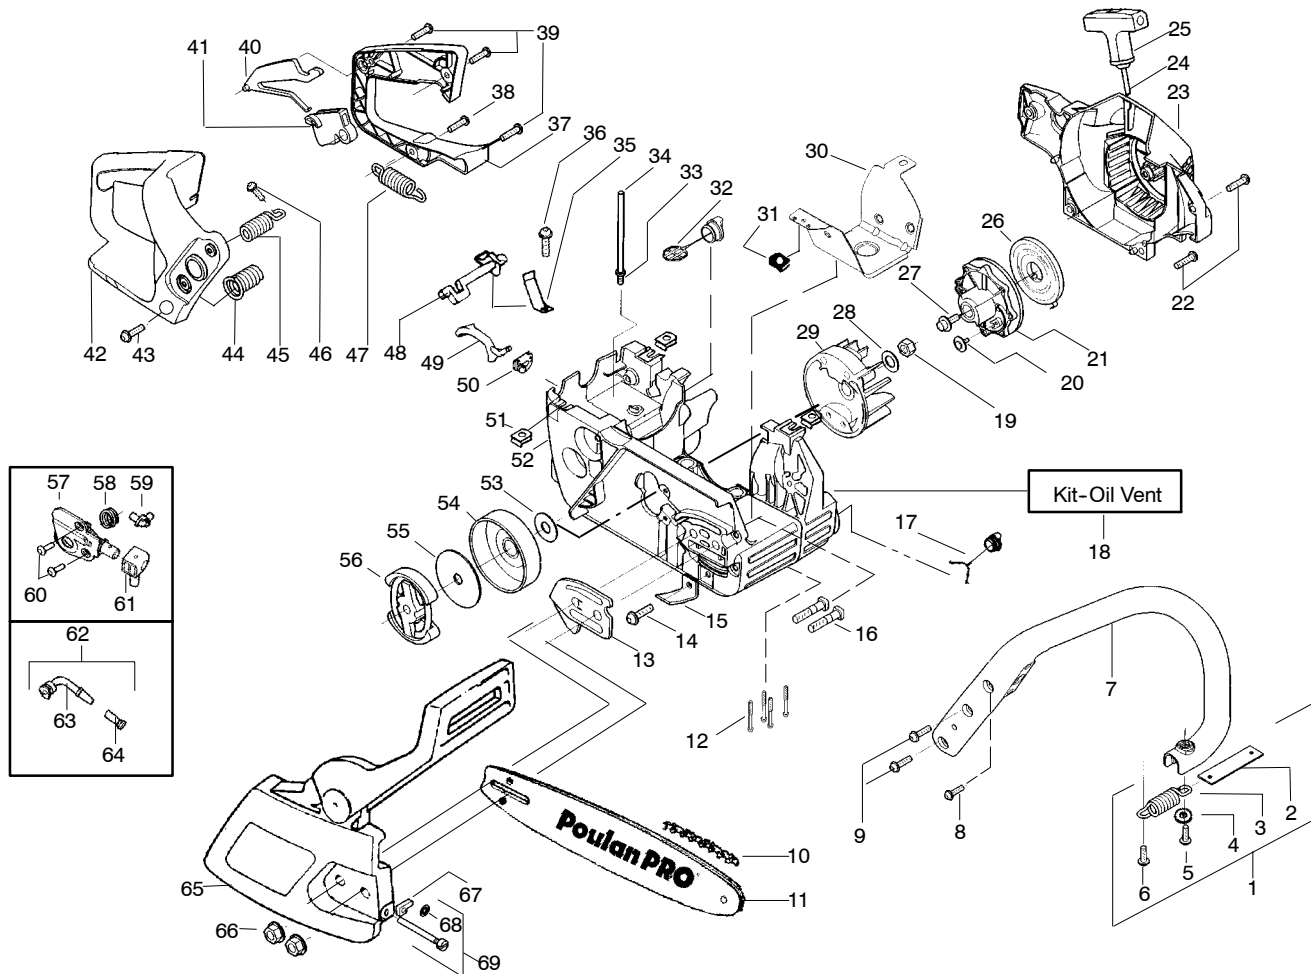

PARTS LIST NO. 530164718		Poulan PRO PARTS LIST	CHAIN SAW MODEL(s) SM4018	
DATE 8/30/04	Replaces 530164718 - 2/18/04		Note: Illustration may differ from actual model due to design changes	PAGE NO. 1

Ref.	Part No.	Description	Ref.	Part No.	Description	Ref.	Part No.	Description
1.	530059667	Assy.-Isolator	28.	530015127	Washer-Flywheel	55.	530015611	Washer-Clutch
2.	530047608	Limiter Strap	29.	530039187	Assy-Flywheel	56.	530014949	Assy. Clutch
3.	530059668	Spring-Isolator	30.	530055183	Shield - Heat	57.	530071259	Kit - Oil Pump (incl. 58,59,61)
4.	530015158	Washer	31.	530055322	Clip - "U"	58.	530037820	Gear-Worm Spring
5.	530016018	Screw	32.	530047192	Assy-Fuel Cap	59.	530049477	Elbow-Oil Pickup
6.	530015843	Screw	33.	530023877	Fitting-fuel line	60.	530016064	Screw
7.	530047583	Front Handle	34.	530069216	Kit-Fuel line (large)	61.	530019206	Seal Block
8.	530015940	Screw	35.	530016149	Spring-Switch	62.	530047663	Assy-Oil Pick-up (Incl. 63,64)
9.	530015814	Screw	36.	530015775	Screw	63.	530038373	Pick-up Oiler
10.	952051338	Chain - 18"	37.	530047581	Cover-Rear Handle	64.	530056533	Filter-Oil
11.	952044689	Bar - 18"	38.	530015886	Screw	65.	530054739	Assy.-Chain Brake
12.	530016132	Screw	39.	530015906	Screw	66.	530015917	Nut-Bar Mounting
13.	530038238	Plate-Bar Mount.	40.	530036098	Throttle Lockout	67.	530015826	Pin-Bar Adjust
14.	530015814	Screw	41.	530036097	Trigger-Throttle	68.	530038593	Retainer
15.	530029850	Chain Catcher	42.	530047582	Handle - Rear	69.	530069611	Kit-Bar Adjusting (incl. # 67,68)
16.	530016133	Bolt-Bar	43.	★★★★★	Screw			
17.	530057236	Assy-Oil Cap	44.	★★★★★	Assy Isolator-lower			
18.	530071666	Kit-Oil Vent	45.	530071958-01	Kit-Isolator (Upper)			
19.	530016134	Nut-Flywheel	46.	530015875	Screw			
20.	530016080	Screw	47.	530059668	Spring-Isolator			
21.	530037817	Starter Pulley	48.	530057473	Lever-Switch			
22.	530015892	Screw	49.	530057474	Lever-Choke			
23.	530049335	Housing-Fan	50.	530049005	Grommet-Knob			
24.	530069232	Kit - Rope	51.	530015922	Nut-"U"-Type			
25.	530056402	Handle-Starter	52.	530071841	Kit-Chassis Assy. fuel lines and caps)			
26.	530027531	Spring-Recoil	53.	530015907	Washer-Thrust			
27.	530015920	Screw	54.	530047061	Assy.-Clutch Drum w/bearing			

↖ = NEW PART NUMBER FOR THIS IPL

★ = REFER TO THE SERVICE REFERENCE INDICATED FOR MORE INFORMATION. (LOCATED AT END OF IPL)