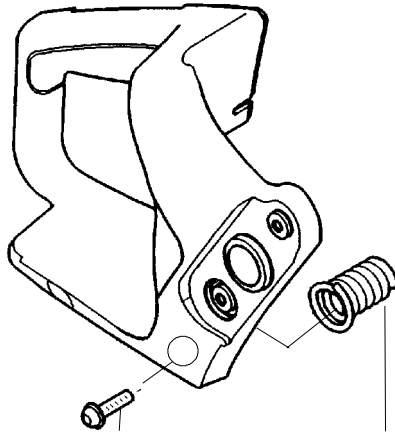

PARTS LIST NO. 530164718		Poulan PRO® PARTS LIST	CHAIN SAW MODEL(s) SM4018	
DATE 8/30/04	Replaces 530164718 - 2/18/04		Note: Illustration may differ from actual model due to design changes	PAGE NO. 3

***** **Service Reference** *****

Note: Due to product improvements, your unit may have been built with or without the spring and screw shown below. If your unit does not have this spring and screw, no action is required. If your unit does have the spring and screw, please order the part numbers listed below.

530015814
Screw

530053274
Assy-Isolator Spring

✓ = NEW PART NUMBER FOR THIS IPL

* = REFER TO THE SERVICE REFERENCE INDICATED FOR MORE INFORMATION. (LOCATED AT END OF IPL)