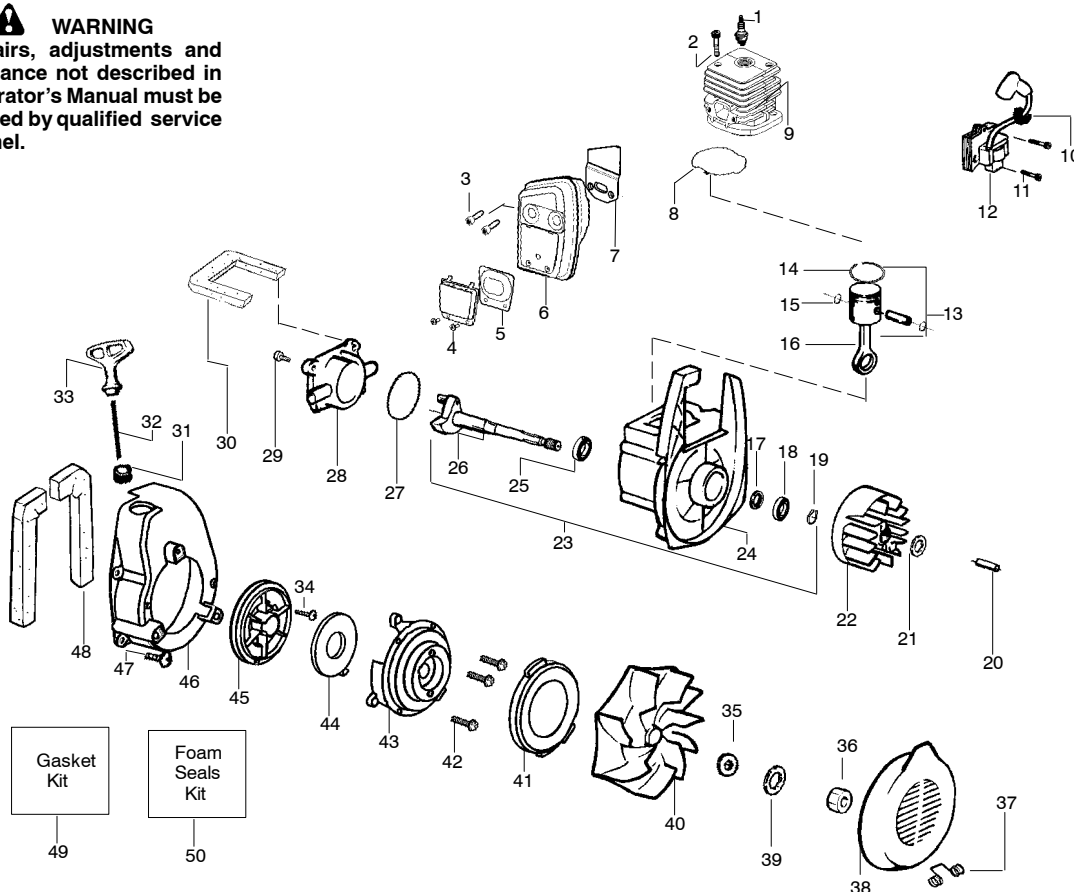

PARTS LIST NO. 530164594		Poulan PRO PARTS LIST	MODEL(s) SM400	
DATE 12/18/03	NEW		NOTE: Illustration may differ from actual model due to design changes	PAGE NO. 2

WARNING

All repairs, adjustments and maintenance not described in the Operator's Manual must be performed by qualified service personnel.

Ref.	Part No.	Description	Ref.	Part No.	Description	Ref.	Part No.	Description
1.	952030249	Spark Plug (RCJ-6Y)	20.	530016190	Spacer-Flywheel	39.	530016279	Washer
2.	530015953	Screw	21.	530015149	Washer	40.	530069817	Assy-Impeller
3.	530016387	Screw-Muffler-Internal	22.	530039209	Assy-Flywheel	41.	530056625	Seal-Ring
4.	530015241	Screw	23.	530071456	Assy-Crankcase/Crank shaft (incl. 19,24,26)	42.	530016349	Screw
5.	530071593	Kit-Spark Screen(incl. #4)	24.	530012492	Assy-Crankcase (Incl. 17,18,25)	43.	530055101	Housing-Pulley
6.	530071834	Kit-Muffler (incl. 3,4,5, & 7)	25.	530032125	Bearing-Inner	44.	530042086	Spring-Starter
7.	530071458	Gasket-Baffle (kit)	26.	530012452	Assy-Crankshaft	45.	530071466	Kit-Starter Pulley
8.	530071458	Gasket-Cylinder (kit)	27.	530071458	O-ring-C/case (kit)	46.	530055102	Fan Housing
9.	530071468	Kit-Cylinder	28.	530012443	Cover-Crankcase	47.	530015810	Screw
10.	530019182	Grommet-Ign. Module	29.	530015810	Screw	48.	530071459	Foam-182mm (kit)
11.	530016357	Screw-Ignition Module	30.	530071459	Foam-219mm (kit)	49.	530071458	Kit-Gasket (page 1 incl. 2 & 5) (page 2 incl. 7,8, & 27)
12.	530035505	Ignition Module	31.	530029182	Eyelet-Flange	50.	530071459	Kit-Foam Seals (page 1 incl. 1,16, & 31) (page 2 incl. 30 & 48)
13.	530071476	Kit-Piston (Incl. 14 & 15)	32.	530071467	Kit-Rope			
14.	530012472	Piston Ring	33.	530049488	Handle-Starter			
15.	530015162	Retainer-Piston Pin	34.	530016391	Screw-Rope			
16.	530069945	Assy-Connecting Rod	35.	530016402	Washer-Belleville			
17.	530019264	Seal-Crankcase	36.	530626605	Nut			
18.	530055728	Bearing-Outer	37.	530402043	Spring-Return Cover			
19.	530015941	Retainer Ring-C'chaft	38.	530049313	Inlet Door			

✓ = NEW PART NUMBER FOR THIS IPL

★ = REFER TO THE SERVICE REFERENCE INDICATED FOR MORE INFORMATION. (LOCATED AT END OF IPL)