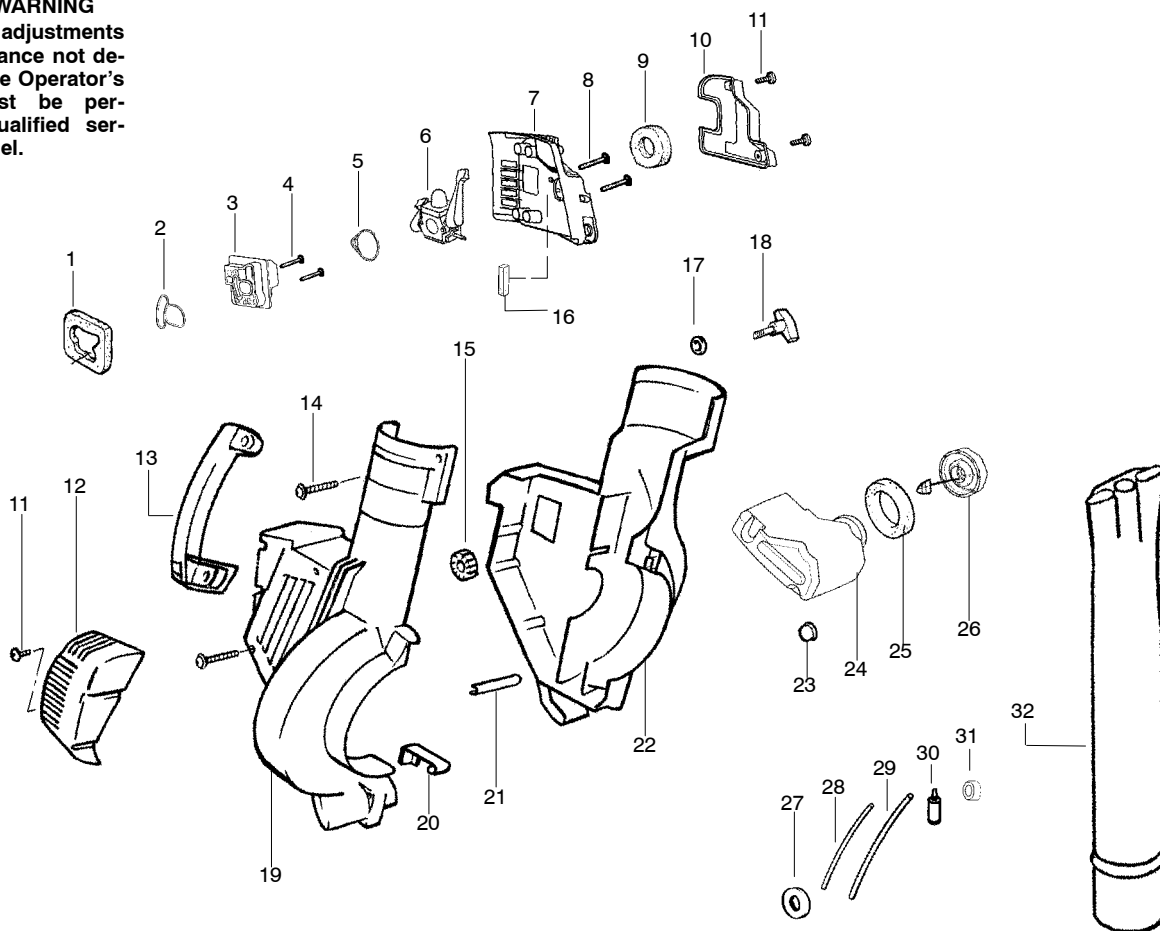

PARTS LIST NO. 530164594		Poulan PRO PARTS LIST	MODEL(s) SM400
DATE 12/18/03	NEW		NOTE: Illustration may differ from actual model due to design changes

WARNING

All repairs, adjustments and maintenance not described in the Operator's Manual must be performed by qualified service personnel.

Ref.	Part No.	Description	Ref.	Part No.	Description
1.	530071459	Air Dam (kit)	21.	530049617	Guide-Starter Rope
2.	530071458	Gasket-Adapter (kit)	22.	530058851	Housing-Left
3.	530035561	Carburetor Adaptor	23.	530036792	Isolator-Crankcase
4.	530016309	Screw	24.	530049491	Assy-Fuel Tank
5.	530071458	Gasket-Carburetor (kit)	25.	530049527	Gasket-Fuel Tank
6.	---	Kit-Carb Ass'y. (C1Q-W11C)	26.	530049386	Fuel Cap w/Retainer
	530071632	(WT-606)	27.	530049656	Grommet-Shroud
	530071775		28.	530069247	Kit-Line Carb/Purge
7.	530056629	Air Box	29.	530069216	Kit-Line Tank/Purge
8.	530015849	Screw-Carb.	30.	530095646	Assy-Fuel Pick-up
9.	530049383	Filter-Air	31.	530071459	Grommet-Fuel line (kit)
10.	530056581	Cover-Air Filter	32.	530095593	Tube-Blower
11.	530016349	Screw			
12.	530056641	Guard-Muffler			
13.	530095469	Handle			
14.	530015886	Screw			
15.	530049323	Isolator		Not Shown	
16.	530071459	Foam 25.4mm (kit)			
17.	530015197	Nut			
18.	530016322	Knob-Blower		530164583	Operator Manual
19.	530058850	Housing-Right		530057414	Warning Decal
20.	530402044	Spring-Cover Latch		530057214	Decal-Start Inst.

✓ = NEW PART NUMBER FOR THIS IPL

★ = REFER TO THE SERVICE REFERENCE INDICATED FOR MORE INFORMATION. (LOCATED AT END OF IPL)

PARTS LIST NO. 530164594		Poulan PRO PARTS LIST	MODEL(s) SM400
DATE 12/18/03	NEW		NOTE: Illustration may differ from actual model due to design changes

✓ = NEW PART NUMBER FOR THIS IPL

★ = REFER TO THE SERVICE REFERENCE INDICATED FOR MORE INFORMATION. (LOCATED AT END OF IPL)

PARTS LIST NO. 530164594		Poulan PRO ® PARTS LIST	MODEL(s) SM400
DATE 12/18/03	NEW		NOTE: Illustration may differ from actual model due to design changes