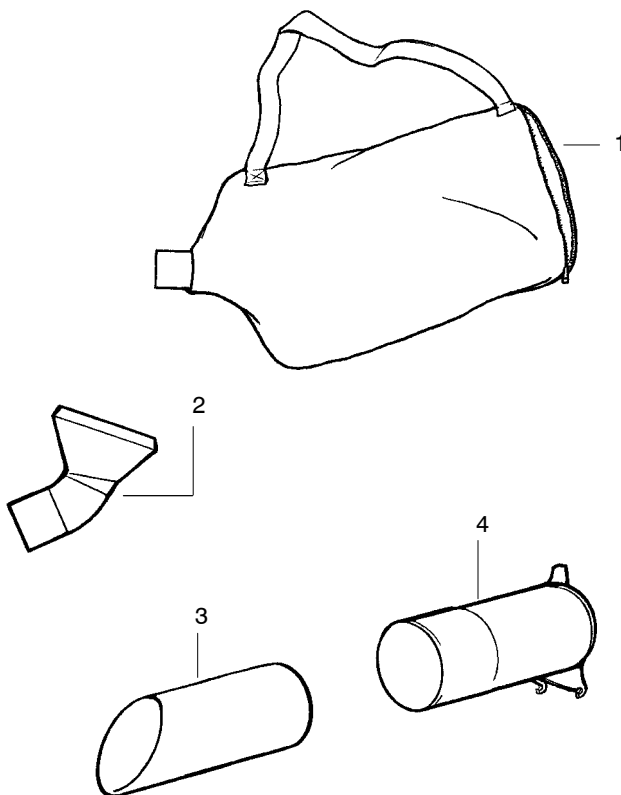

PARTS LIST NO. 530164594		Poulan PRO® PARTS LIST	MODEL(s) SM400	
DATE 12/18/03	NEW		NOTE: Illustration may differ from actual model due to design changes	PAGE NO. 3

Vacuum Tube Ass'y.

Ref.	Part No.	Description
1.	530095564	Assy-Vac. Bag w/strap
2.	530095470	Tube-Elbow Vac
3.	530094476	Tube-Lower Vac
4.	530056901	Tube-Upper Vac

Kit - Carburetor Assy # 530071632 - C1Q-W11C (zama)

Kit - Carburetor Assy # 530071775 - WT-606 (walbro)

530071716 - Kit - Choke Lever (zama)
530071725 - Kit - Choke Lever (walbro)

530071715 - Kit - Throttle Lever (zama)
530071726 - Kit - Throttle Lever (walbro)

Note: No Repair kits are available for this carburetor, please order the complete assembly part number

✓ = NEW PART NUMBER FOR THIS IPL

★ = REFER TO THE SERVICE REFERENCE INDICATED FOR MORE INFORMATION. (LOCATED AT END OF IPL)