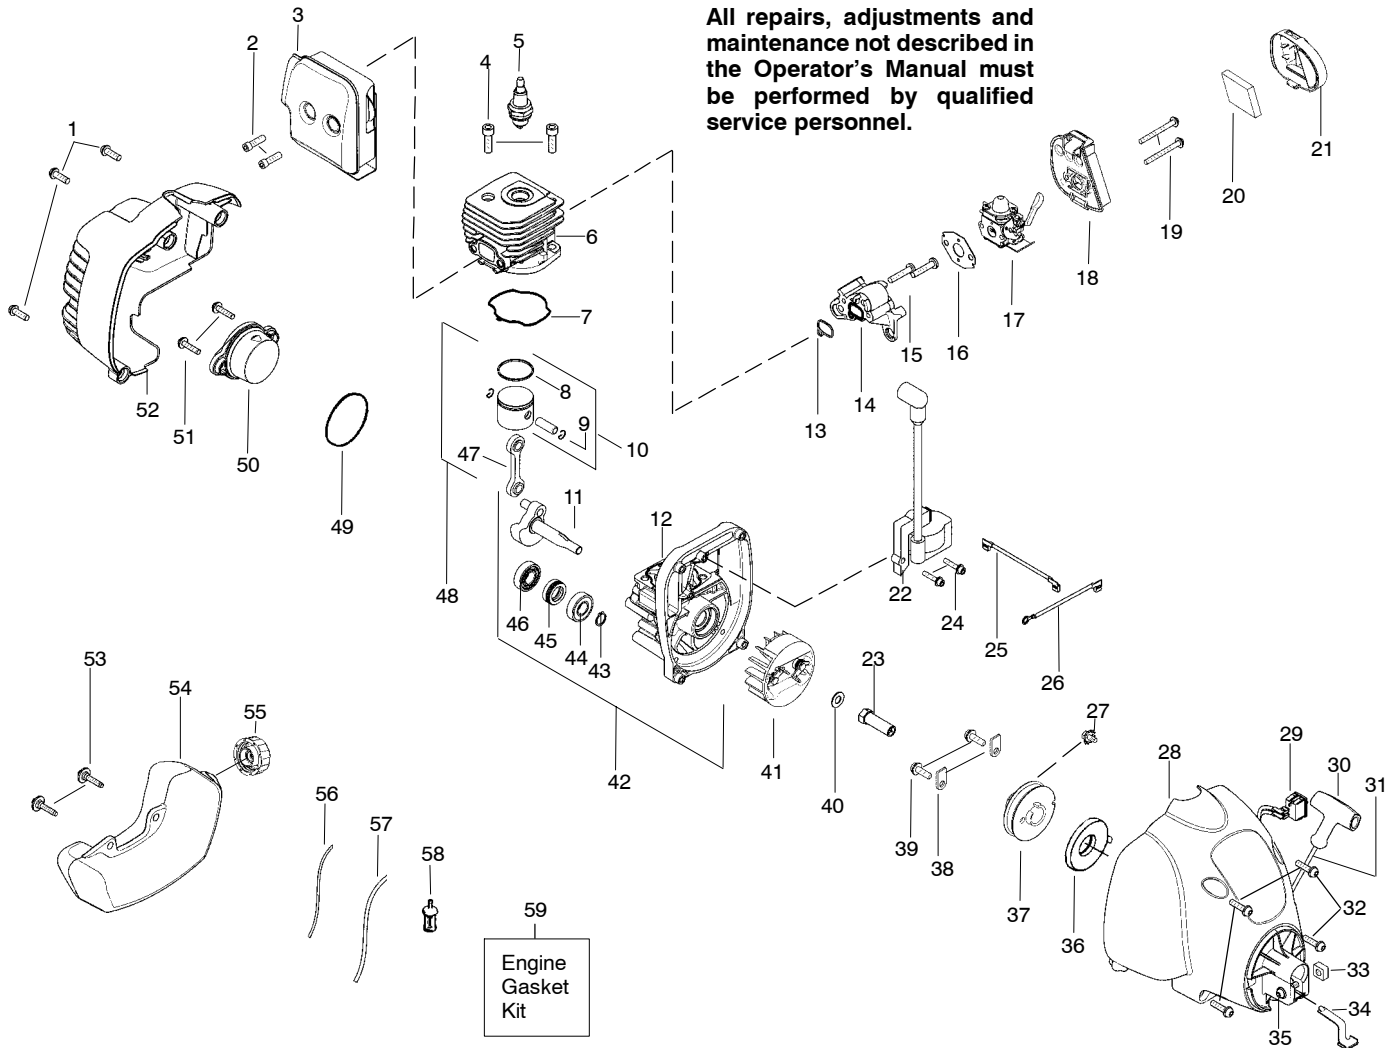

PARTS LIST NO. 530164515		WEED EATER® PARTS LIST	MODEL(s) FL26
DATE 12/05/03	NEW		PAGE NO. 2

Note: Illustration may differ from actual model due to design changes

WARNING
All repairs, adjustments and maintenance not described in the Operator's Manual must be performed by qualified service personnel.

Ref.	Part No.	Description	Ref.	Part No.	Description	Ref.	Part No.	Description
1.	530015880	Screw	21.	530057584	Cover-Air Box	45.	530019264	Seal-C'case
2.	530058982	Bolt-Muffler	22.	530039223	Ignition Module	46.	530032125	Inner Bearing
3.	530057863	Assy-Muffler/Shield (Incl. 2)	23.	530038604	Coupling-Drive	47.	530069945	Assy-Connecting Rod
4.	530015953	Screw-Cylinder	24.	530016357	Screw	48.	530071785	Kit-Piston/Rod Assy (Incl. 10 & 47)
5.	952030249	Spark Plug (RCJ 6Y)	25.	530014663	Assy-Leadwire	49.	530071750	O-Ring-C'case (kit)
6.	530012541	Cylinder	26.	530014662	Assy-Ground Wire	50.	530057954	Assy-Plug (incl.49)
7.	530071750	Seal-Cylinder (kit)	27.	530016392	Screw	51.	530016386	Screw
8.	530055120	Piston Ring	28.	530058600	Assy.-Fan Hsg	52.	530057580	Shroud-Rear
9.	530015162	Retainer-Piston Pin	29.	530071356	Kit-Switch	53.	530016431	Retainer-Tank
10.	530071833	Kit - Piston (Incl. 8, 9)	30.	530027569	Handle-Starter	54.	530058582	Assy-Fuel Tank (incl. filter, lines & fuel cap)
11.	530057829	Assy-Crankshaft	31.	530071767	Kit - Rope	55.	530014347	Assy-Fuel Cap
12.	530012542	Assy-Crankcase (Incl. 44-46)	32.	530015810	Screw	56.	530069247	Kit-Fuel Line (Small)
13.	530071750	Seal-Cyl/Carb.(kit)	33.	530016124	Nut	57.	530069216	Kit-Fuel Line (Large)
14.	530057547	Adapter-Carb.	34.	530057588	Clip-Spring	58.	530095646	Assy-Fuel Pickup
15.	530016309	Screw	35.	530016430	Screw	59.	530071750	Kit-Engine Gasket (Incl. 7,13,16,49)
16.	530071750	Gasket-Carb. (kit)	36.	530042085	Spring-Starter			
17.	530071752	Kit-Carb.(C1U-W18)	37.	530071786	Kit-Pulley-Starter			
(Note: Repair kits are not available for this carburetor)			38.	530027523	Retainer-Pulley			
18.	530057585	Air Box	39.	530015775	Screw			
19.	530016429	Screw	40.	530015828	Washer-Flat			
20.	530057781	Foam-Air Filter	41.	530054115	Assy-Flywheel			
			42.	530071768	Assy-C'case & C'shaft (Incl. 11,12,43)			
			43.	530015941	Retain. Ring-C'shaft			
			44.	530055728	Outer Bearing			

✓ = NEW PART NUMBER FOR THIS IPL   * = REFER TO THE SERVICE REFERENCE INDICATED FOR MORE INFORMATION. (LOCATED AT END OF IPL)