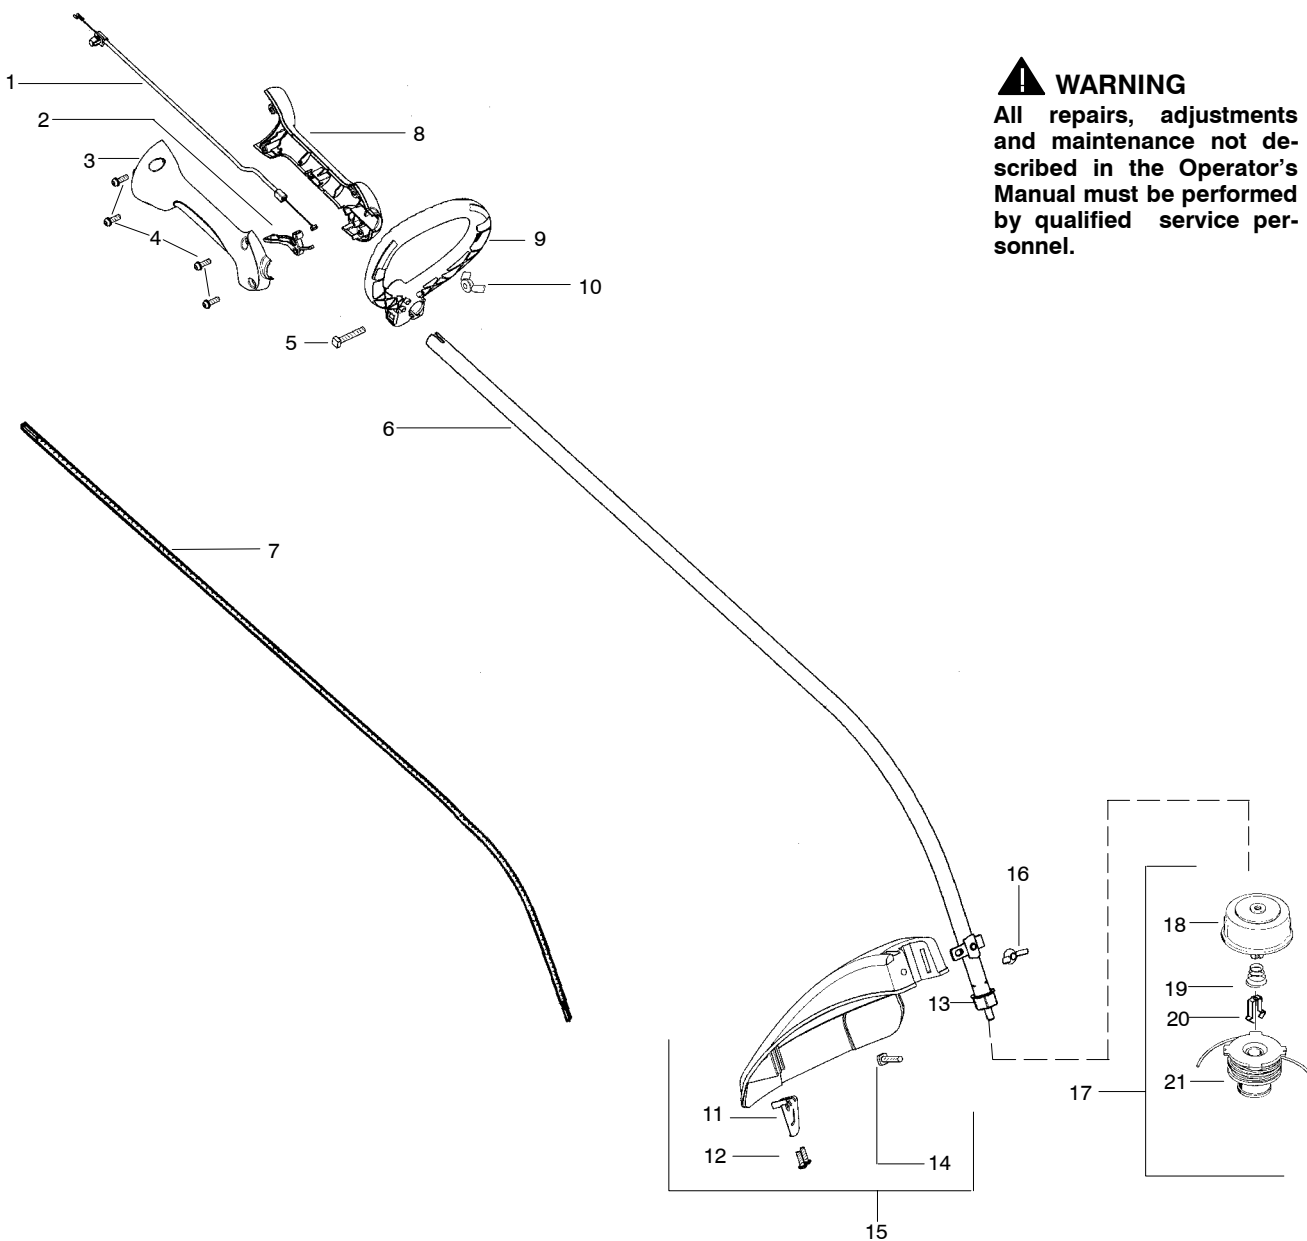

PARTS LIST NO. 530164515		WEED EATER® PARTS LIST	MODEL(s) FL26
DATE 12/05/03	NEW		NOTE: Illustration may differ from actual model due to design changes

⚠ WARNING
All repairs, adjustments and maintenance not described in the Operator's Manual must be performed by qualified service personnel.

Ref.	Part No.	Description	Ref.	Part No.	Description
1.	530057991	Assy - Throttle Cable	15.	530071795	Kit - Shield Assy (Incl. 11,12,14,16)
2.	530058000	Trigger	16.	530016152	Wingnut
3.	530057582	Throttle Hsg. (Right)	17.	952711621	Accy - TNG VI Cutting Head (Incl. 18-21)
4.	530015880	Screw - Throttle Hsg.	18.	530095776	Assy - Hub
5.	530015821	Bolt - Handle/Shield	19.	530053241	Spring - Compression
6.	530071769	Assy - Drive Shaft Hsg.	20.	530401957	Clip - Retainer - Head
7.	530095803	Shaft - Flex	21.	952711616	Accy - Spool w/Line
8.	530057581	Throttle Hsg. (Left)			Not Shown
9.	530057587	Handle - Assist		530164356	Operator Manual
10.	530016152	Wingnut		530057720	Decal - Start Inst.
11.	530052286	Line Limiter		530055350	Decal - Shaft Warning
12.	530015966	Screw - Line Limiter			
13.	530095563	Dust Cup			
14.	530015820	Bolt			

✓ = NEW PART NUMBER FOR THIS IPL * = REFER TO THE SERVICE REFERENCE INDICATED FOR MORE INFORMATION. (LOCATED AT END OF IPL)

PARTS LIST NO. 530164515		WEED EATER® PARTS LIST	MODEL(s) FL26
DATE 12/05/03	NEW		PAGE NO. 2