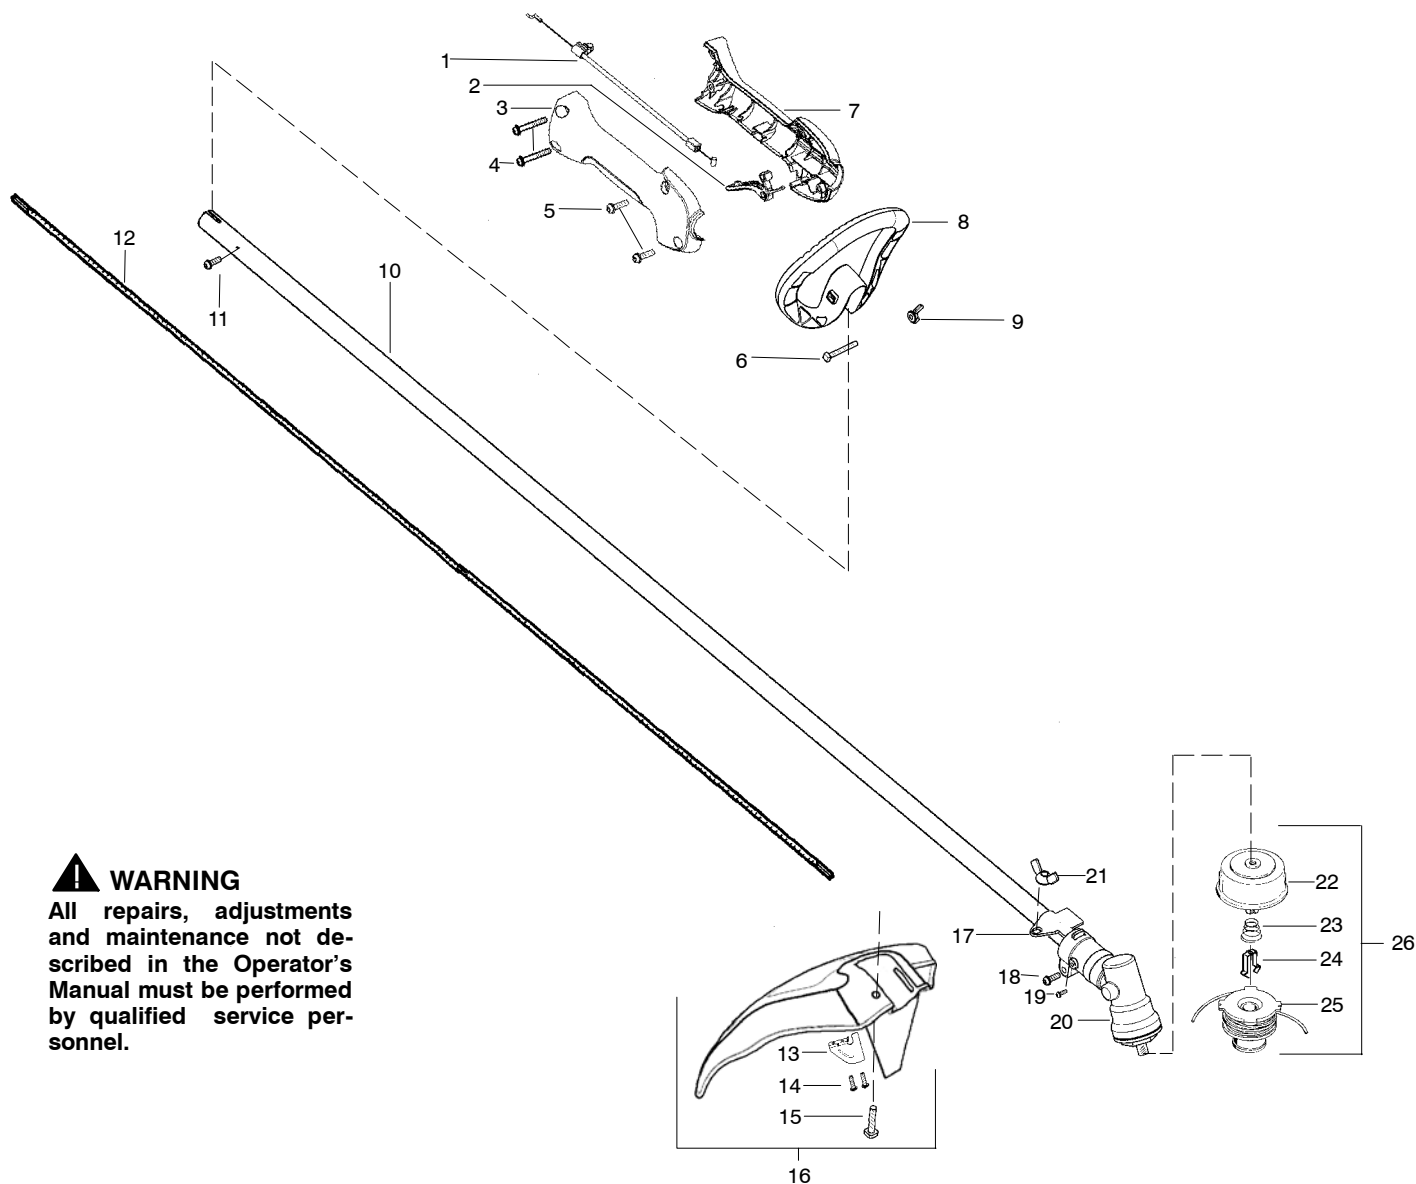

PARTS LIST NO. 530164427		WEED EATER® PARTS LIST	MODEL(s) MX550
DATE 2/16/04	Replaces 530164427 - 11/20/03		Note: Illustration may differ from actual model due to design changes

⚠ WARNING
All repairs, adjustments and maintenance not described in the Operator's Manual must be performed by qualified service personnel.

Ref.	Part No.	Description	Ref.	Part No.	Description
1.	530057566	Assy - Throttle Cable	18.	530016014	Screw
2.	530058000	Trigger	19.	530016224	Screw
3.	530058751	Throttle Hsg. (Right)	20.	530096099	Assy - Gearbox
4.	530016406	Screw	21.	530016152	Wingnut
5.	530015814	Screw	22.	530095772	Assy - Hub.
6.	530015786	Bolt - Handle	23.	530053241	Spring
7.	530058750	Throttle Hsg. (Left)	24.	530401957	'Retainer
8.	530058754	Handle - Assist	25.	952711551	Accy - Spool w/Line
9.	530016152	Wingnut - Handle	26.	952711550	Accy - Head TNG VI Assy.
10.	530071780	Assy - Drive Shaft Hsg.			
11.	530015805	Screw			Not Shown
12.	530096169	Shaft - Flex			
13.	530052285	Line Limiter		530163910	Operator Manual
14.	530015814	Screw		530059233	Decal - Start Inst.
15.	530015820	Bolt - Shield		530059234	Decal - Choke
16.	530071823	Kit - Shield Assy (Incl.13,14)		530055350	Decal - Shaft Warning
17.	530057554	Bracket - Shield			

✓ = NEW PART NUMBER FOR THIS IPL * = REFER TO THE SERVICE REFERENCE INDICATED FOR MORE INFORMATION. (LOCATED AT END OF IPL)

PARTS LIST NO. 530164427		WEED EATER® PARTS LIST	MODEL(s) MX550
DATE 2/16/04	Replaces 530164427 - 11/20/03		Note: Illustration may differ from actual model due to design changes