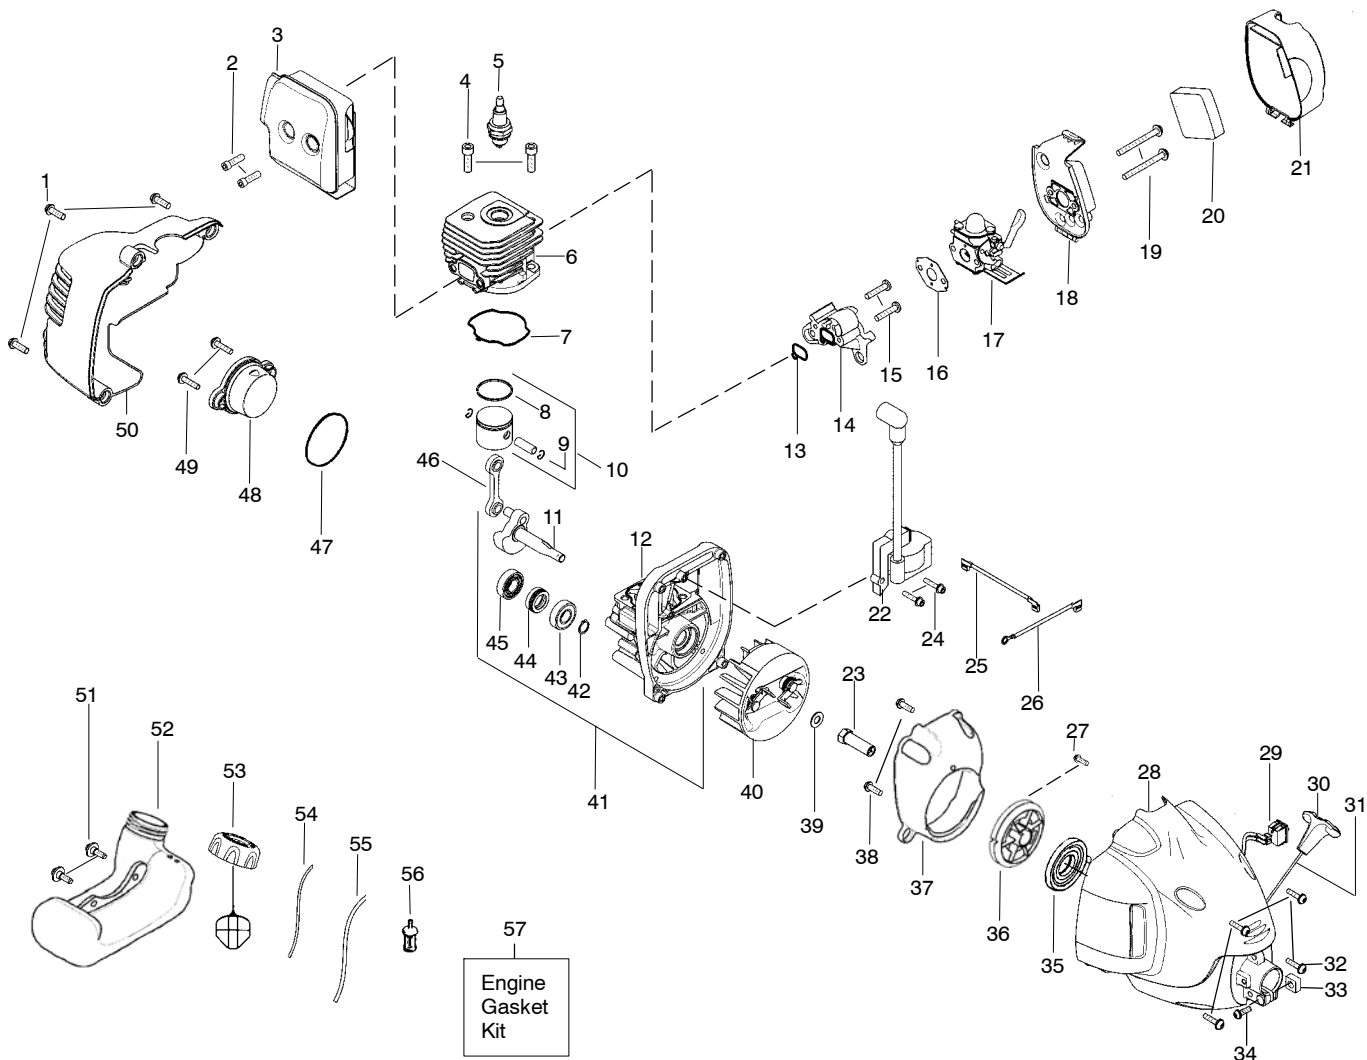

PARTS LIST NO. 530164427		WEED EATER® PARTS LIST	MODEL(s) MX550
DATE 2/16/04	Replaces 530164427 - 11/20/03		Note: Illustration may differ from actual model due to design changes

⚠ WARNING
All repairs, adjustments and maintenance not described in the Operator's Manual must be performed by qualified service personnel.

Ref.	Part No.	Description	Ref.	Part No.	Description
1.	530057566	Assy - Throttle Cable	18.	530016014	Screw
2.	530058000	Trigger	19.	530016224	Screw
3.	530058751	Throttle Hsg. (Right)	20.	530096099	Assy - Gearbox
4.	530016406	Screw	21.	530016152	Wingnut
5.	530015814	Screw	22.	530095772	Assy - Hub.
6.	530015786	Bolt - Handle	23.	530053241	Spring
7.	530058750	Throttle Hsg. (Left)	24.	530401957	'Retainer
8.	530058754	Handle - Assist	25.	952711551	Accy - Spool w/Line
9.	530016152	Wingnut - Handle	26.	952711550	Accy - Head TNG VI Assy.
10.	530071780	Assy - Drive Shaft Hsg.			
11.	530015805	Screw			Not Shown
12.	530096169	Shaft - Flex			
13.	530052285	Line Limiter		530163910	Operator Manual
14.	530015814	Screw		530059233	Decal - Start Inst.
15.	530015820	Bolt - Shield		530059234	Decal - Choke
16.	530071823	Kit - Shield Assy (Incl.13,14)		530055350	Decal - Shaft Warning
17.	530057554	Bracket - Shield			

✓ = NEW PART NUMBER FOR THIS IPL * = REFER TO THE SERVICE REFERENCE INDICATED FOR MORE INFORMATION. (LOCATED AT END OF IPL)

PARTS LIST NO. 530164427		WEED EATER® PARTS LIST	MODEL(s) MX550
DATE 2/16/04	Replaces 530164427 - 11/20/03		Note: Illustration may differ from actual model due to design changes