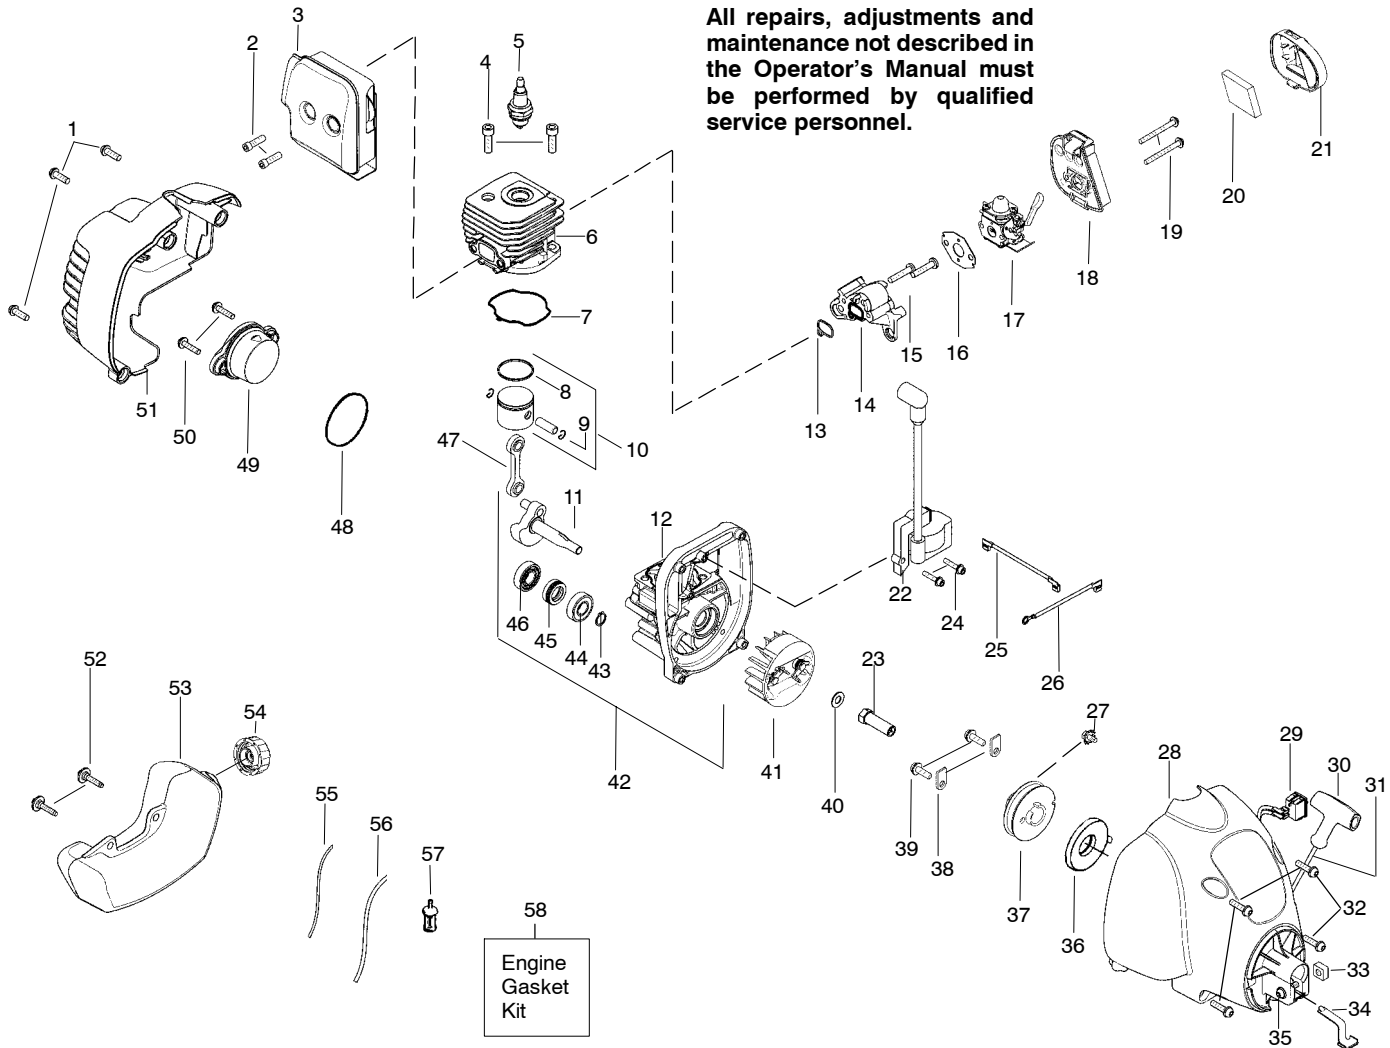

PARTS LIST NO. 530164417		WEED EATER® PARTS LIST	MODEL(s) FX26
DATE 10/16/03	NEW		PAGE NO. 2

Note: Illustration may differ from actual model due to design changes

WARNING

All repairs, adjustments and maintenance not described in the Operator's Manual must be performed by qualified service personnel.

Ref.	Part No.	Description	Ref.	Part No.	Description	Ref.	Part No.	Description
1.	530015880	Screw	21.	530057584	Cover-Air Box	45.	530019264	Seal-C'case
2.	530058982	Bolt-Muffler	22.	530039223	Ignition Module	46.	530032125	Inner Bearing
3.	530057538	Assy-Muffler/Shield (Incl. 2)	23.	530038604	Coupling-Drive	47.	530069945	Assy-Connecting Rod
4.	530015953	Screw-Cylinder	24.	530016357	Screw	48.	530071750	O-Ring-C'case (kit)
5.	952030249	Spark Plug (RCJ 6Y)	25.	530014663	Assy-Leadwire	49.	530057954	Assy-Plug (incl.48)
6.	530012541	Cylinder	26.	530014662	Assy-Ground Wire	50.	530016386	Screw
7.	530071750	Seal-Cylinder (kit)	27.	530016392	Screw	51.	530057580	Shroud-Rear
8.	530055120	Piston Ring	28.	530058600	Assy.-Fan Hsg	52.	530016431	Retainer-Tank
9.	530015162	Retainer-Piston Pin	29.	530071356	Kit-Switch	53.	530058582	Assy-Fuel Tank (incl. filter, lines & fuel cap)
10.	530071357	Kit - Piston (Incl. 8, 9)	30.	530027569	Handle-Starter	54.	530014347	Assy-Fuel Cap
11.	530057829	Assy-Crankshaft	31.	530071767	Kit - Rope	55.	530069247	Kit-Fuel Line (Small)
12.	530012542	Assy-Crankcase (Incl. 44-46)	32.	530015810	Screw	56.	530069216	Kit-Fuel Line (Large)
13.	530071750	Seal-Cyl/Carb.(kit)	33.	530016124	Nut	57.	530095646	Assy-Fuel Pickup
14.	530057547	Adapter-Carb.	34.	530057588	Clip-Spring	58.	530071750	Kit-Engine Gasket (Incl. 7,13,16,48)
15.	530016309	Screw	35.	530016430	Screw			
16.	530071750	Gasket-Carb. (kit)	36.	530042085	Spring-Starter			
17.	530071752	Kit-Carb.(C1U-W18)	37.	530071786	Kit-Pulley-Starter			
(Note: Repair kits are not available for this carburetor)			38.	530027523	Retainer-Pulley			
18.	530057585	Air Box	39.	530015775	Screw			
19.	530016429	Screw	40.	530015828	Washer-Flat			
20.	530057781	Foam-Air Filter	41.	530054115	Assy-Flywheel			
			42.	530071768	Assy-C'case & C'shaft (Incl. 11,12,43)			
			43.	530015941	Retain. Ring-C'shaft			
			44.	530055728	Outer Bearing			

↖ = NEW PART NUMBER FOR THIS IPL

* = REFER TO THE SERVICE REFERENCE INDICATED FOR MORE INFORMATION. (LOCATED AT END OF IPL)