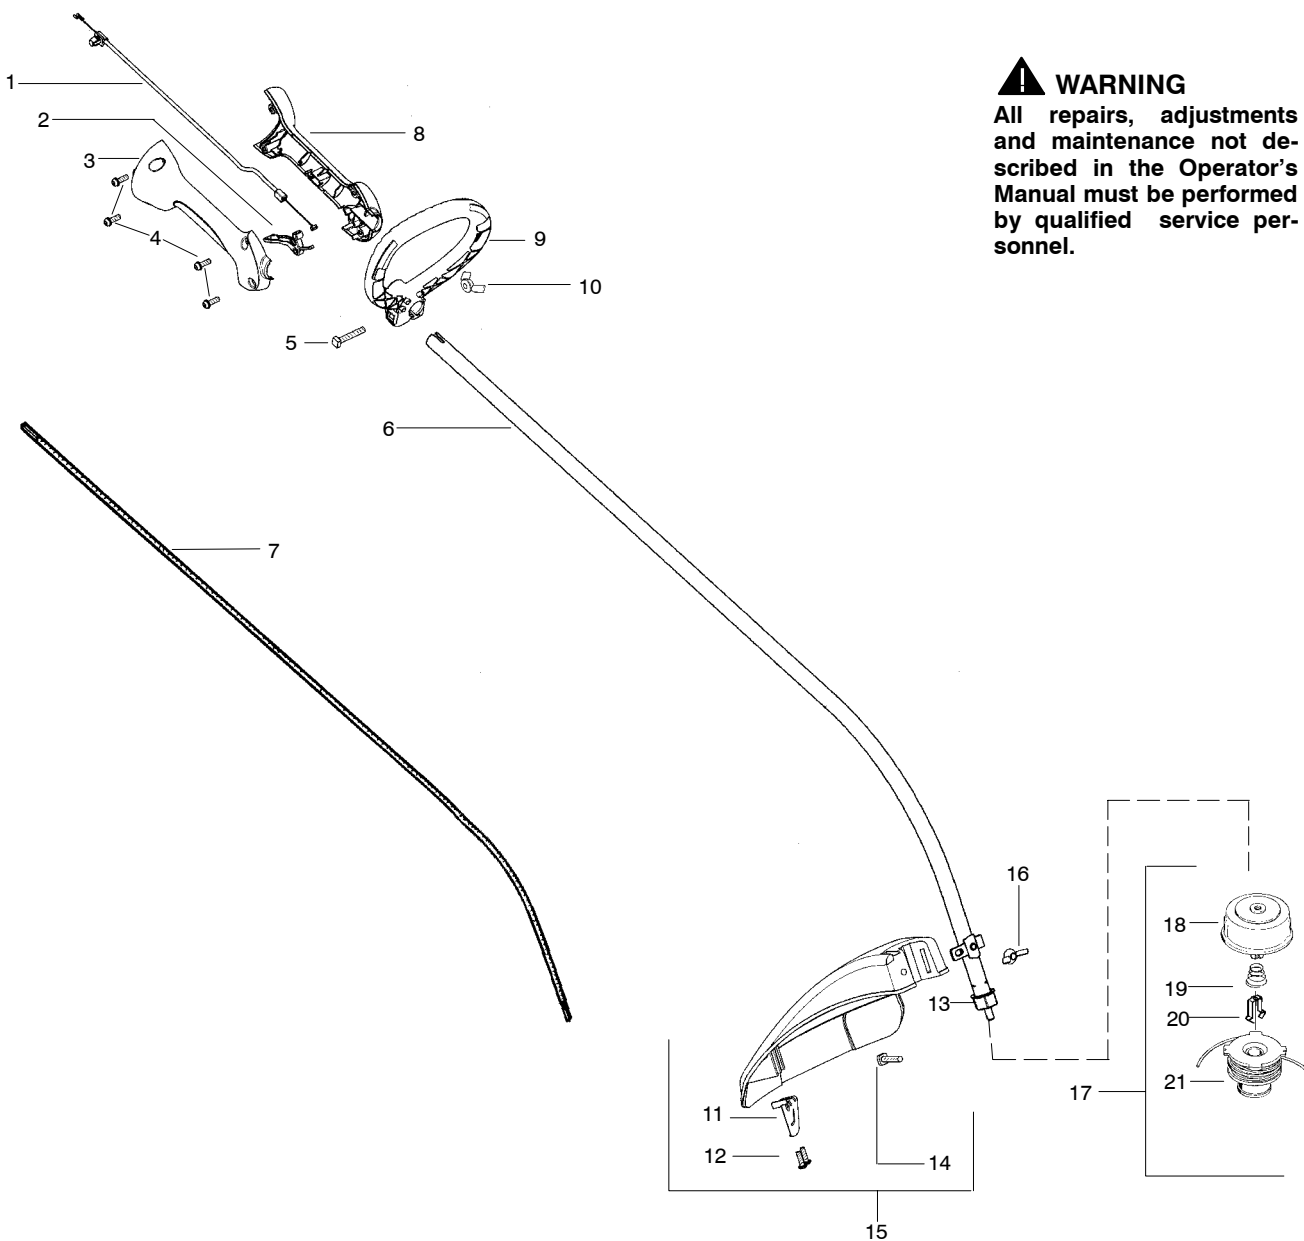

PARTS LIST NO. 530164417		WEED EATER® PARTS LIST	MODEL(s) FX26
DATE 10/16/03	NEW		NOTE: Illustration may differ from actual model due to design changes

⚠ WARNING
All repairs, adjustments and maintenance not described in the Operator's Manual must be performed by qualified service personnel.

Ref.	Part No.	Description	Ref.	Part No.	Description
1.	530057991	Assy - Throttle Cable	15.	530071795	Kit - Shield Assy (Incl. 11,12,14,16)
2.	530058000	Trigger	16.	530016152	Wingnut
3.	530057582	Throttle Hsg. (Right)	17.	952711621	Accy - TNG VI Cutting Head (Incl. 18-21)
4.	530015880	Screw - Throttle Hsg.	18.	530095776	Assy - Hub
5.	530015821	Bolt - Handle/Shield	19.	530053241	Spring - Compression
6.	530071769	Assy - Drive Shaft Hsg.	20.	530401957	Clip - Retainer - Head
7.	530095803	Shaft - Flex	21.	952711616	Accy - Spool w/Line
8.	530057581	Throttle Hsg. (Left)			Not Shown
9.	530057587	Handle - Assist			
10.	530016152	Wingnut			
11.	530052286	Line Limiter		530163906	Operator Manual
12.	530015966	Screw - Line Limiter		530057720	Decal - Start Inst.
13.	530095563	Dust Cup		530055350	Decal - Shaft Warning
14.	530015820	Bolt			

✓ = NEW PART NUMBER FOR THIS IPL * = REFER TO THE SERVICE REFERENCE INDICATED FOR MORE INFORMATION. (LOCATED AT END OF IPL)

PARTS LIST NO. 530164417		WEED EATER® PARTS LIST	MODEL(s) FX26
DATE 10/16/03	NEW		PAGE NO. 2