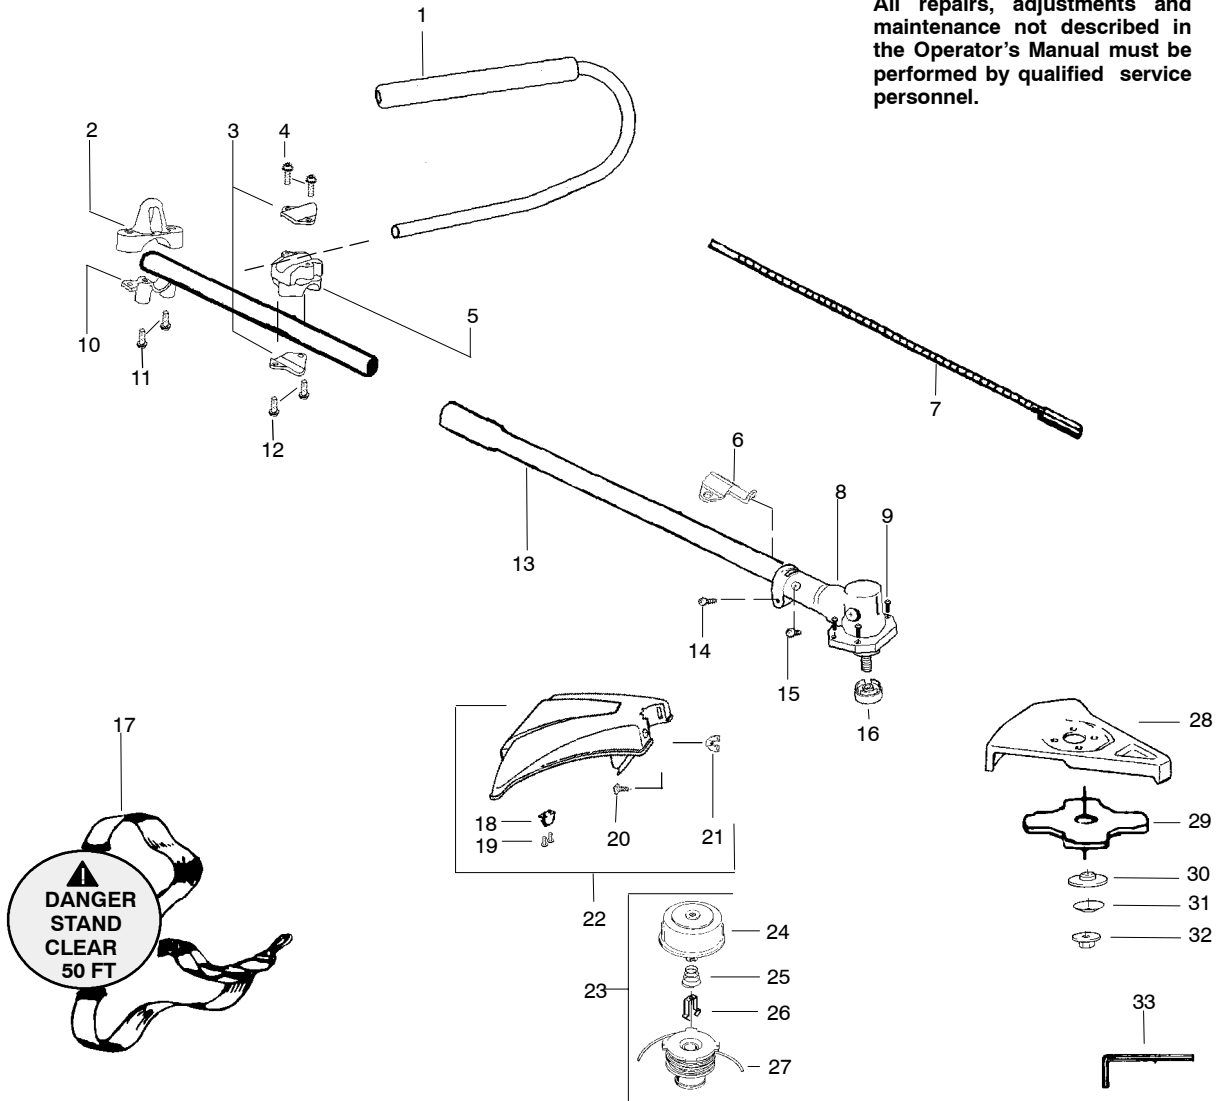

✓ = NEW PART NUMBER FOR THIS IPL

★ = REFER TO THE SERVICE REFERENCE INDICATED FOR MORE INFORMATION. (LOCATED AT END OF IPL)

PARTS LIST NO. 530164354		Poulan PRO PARTS LIST	MODEL(s) "PPB4000C"
DATE 3/18/04	Replaces 530164354 - 2/16/04		PAGE NO. 2

TYPE 2

WARNING

All repairs, adjustments and maintenance not described in the Operator's Manual must be performed by qualified service personnel.

Ref.	Part No.	Description	Ref.	Part No.	Description
1.	530071394	Kit-Handlebar (incl. grip,cap,decal)	20.	530015820	Bolt
2.	530055392	Clamp-Harness Upper	21.	530016152	Wingnut
3.	530058563	Clamp-Bracket	22.	530069779	Kit-Shield (Incl. 18-21)
4.	530015886	Screw	23.	952711581	Accy-Cutting Head (Incl. 24-27)
5.	---	Clamp-Handlebar	24.	530095772	Assy-Hub
	530058766	(7/8")	25.	530053241	Spring
	530058765	(1")	26.	530401957	Retainer
6.	530095812	Bracket-Shield	27.	952711580	Accy-Spool
7.	530096183	Flexshaft-Split boom	28.	530071383	Kit-Blade Shield
8.	530071585	Assy-Gearbox	29.	952711584	Accy.-Weed Blade (8")
9.	530016312	Screw	30.	530095816	Washer-Blade Retaining
10.	530055395	Clamp-Harness Lower	31.	530016240	Washer-Belleville
11.	530016406	Screw	32.	530015793	Nut-Flange
12.	530015886	Screw	33.	530031159	Wrench-Hex (5/32")
13.	530071861	Assy.-Driveshaft			Not Shown
14.	530016014	Screw		530164264	Manual
15.	530016224	Screw-Alignment		530095894	Hanger-Attachment
16.	530095815	Dust cup - Blade		530059672	Decal-Shaft Warning
17.	530094408	Assy-Shoulder Strap		530056335	Decal-Blade Direction
18.	530052285	Limiter-Line			
19.	530015805	Screw			