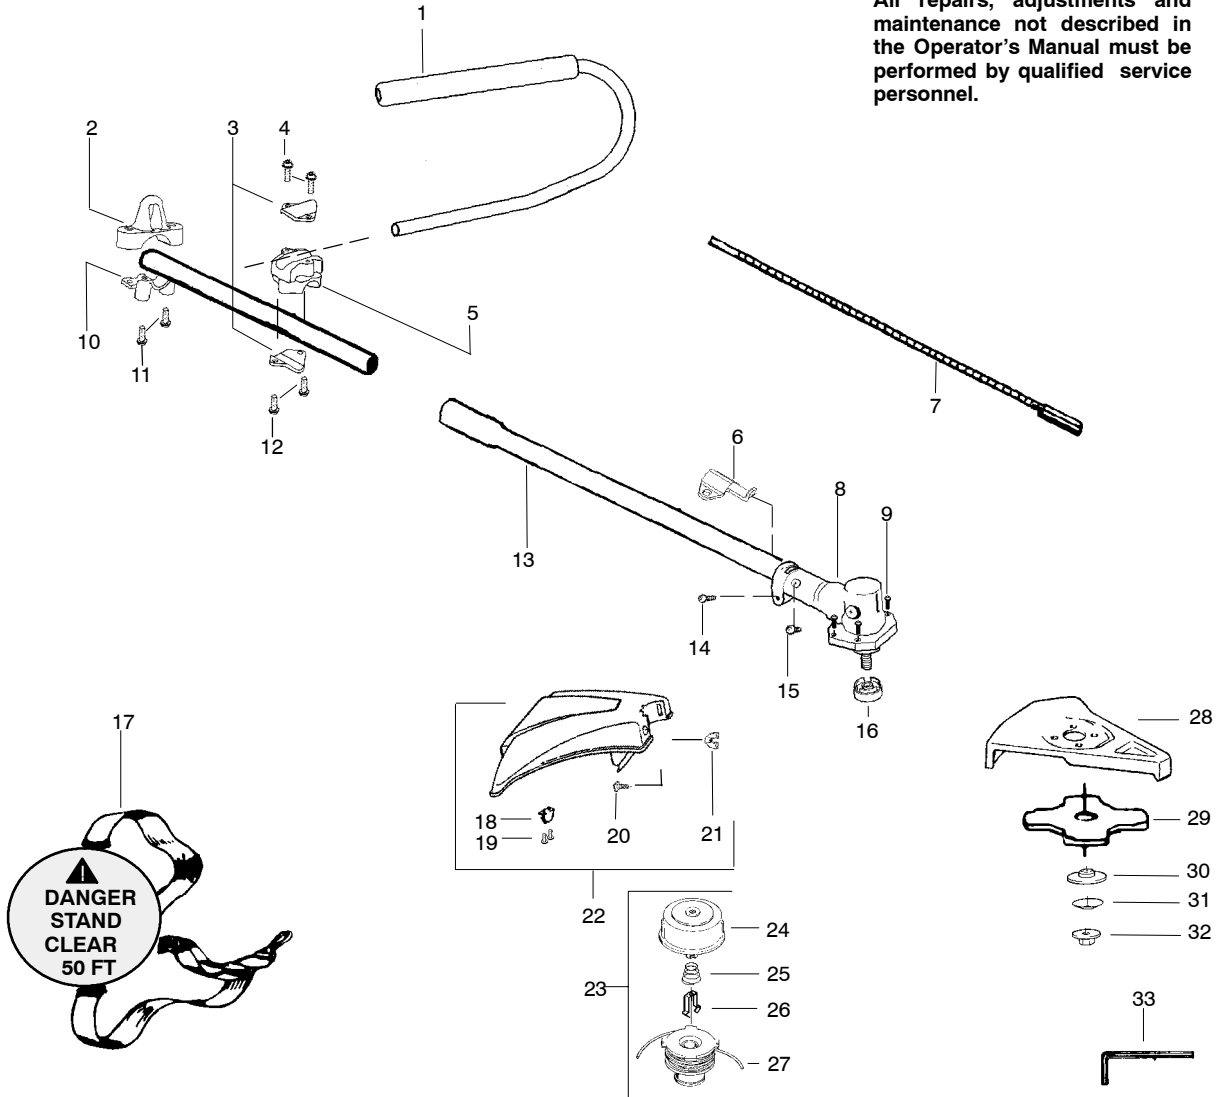

↙ = NEW PART NUMBER FOR THIS IPL

★ = REFER TO THE SERVICE REFERENCE INDICATED FOR MORE INFORMATION. (LOCATED AT END OF IPL)

PARTS LIST NO. 530164354		Poulan PRO PARTS LIST	MODEL(S) "PPB4000C"
DATE 3/18/04	Replaces 530164354 - 2/16/04		NOTE: Illustration may differ from actual model due to design changes

TYPE 3

WARNING

All repairs, adjustments and maintenance not described in the Operator's Manual must be performed by qualified service personnel.

Ref.	Part No.	Description	Ref.	Part No.	Description
1.	530071394	Kit-Handlebar (incl. grip,cap,decal)	20.	530015820	Bolt
2.	530055392	Clamp-Harness Upper	21.	530016152	Wingnut
3.	530058563	Clamp-Bracket	22.	530069779	Kit-Shield (Incl. 18-21)
4.	530015886	Screw	23.	952711581	Accy-Cutting Head (Incl. 24-27)
5.	---	Clamp-Handlebar	24.	530095772	Assy-Hub
	530058766	(7/8")	25.	530053241	Spring
	530058765	(1")	26.	530401957	Retainer
6.	530095812	Bracket-Shield	27.	952711580	Accy-Spool
7.	530096183	Flexshaft-Split boom	28.	530071383	Kit-Blade Shield
8.	530071585	Assy-Gearbox	29.	952711584	Accy.-Weed Blade (8")
9.	530016312	Screw	30.	530095816	Washer-Blade Retaining
10.	530055395	Clamp-Harness Lower	31.	530016240	Washer-Belleville
11.	530016406	Screw	32.	530015793	Nut-Flange
12.	530015886	Screw	33.	530031159	Wrench-Hex (5/32")
13.	530071907	Assy.-Driveshaft			Not Shown
14.	530016014	Screw		530164264	Manual
15.	530016224	Screw-Alignment		530095894	Hanger-Attachment
16.	530095815	Dust cup - Blade		530059832	Decal-Shaft Warning
17.	530094408	Assy-Shoulder Strap		530056335	Decal-Blade Direction
18.	530052285	Limiter-Line			
19.	530015805	Screw			