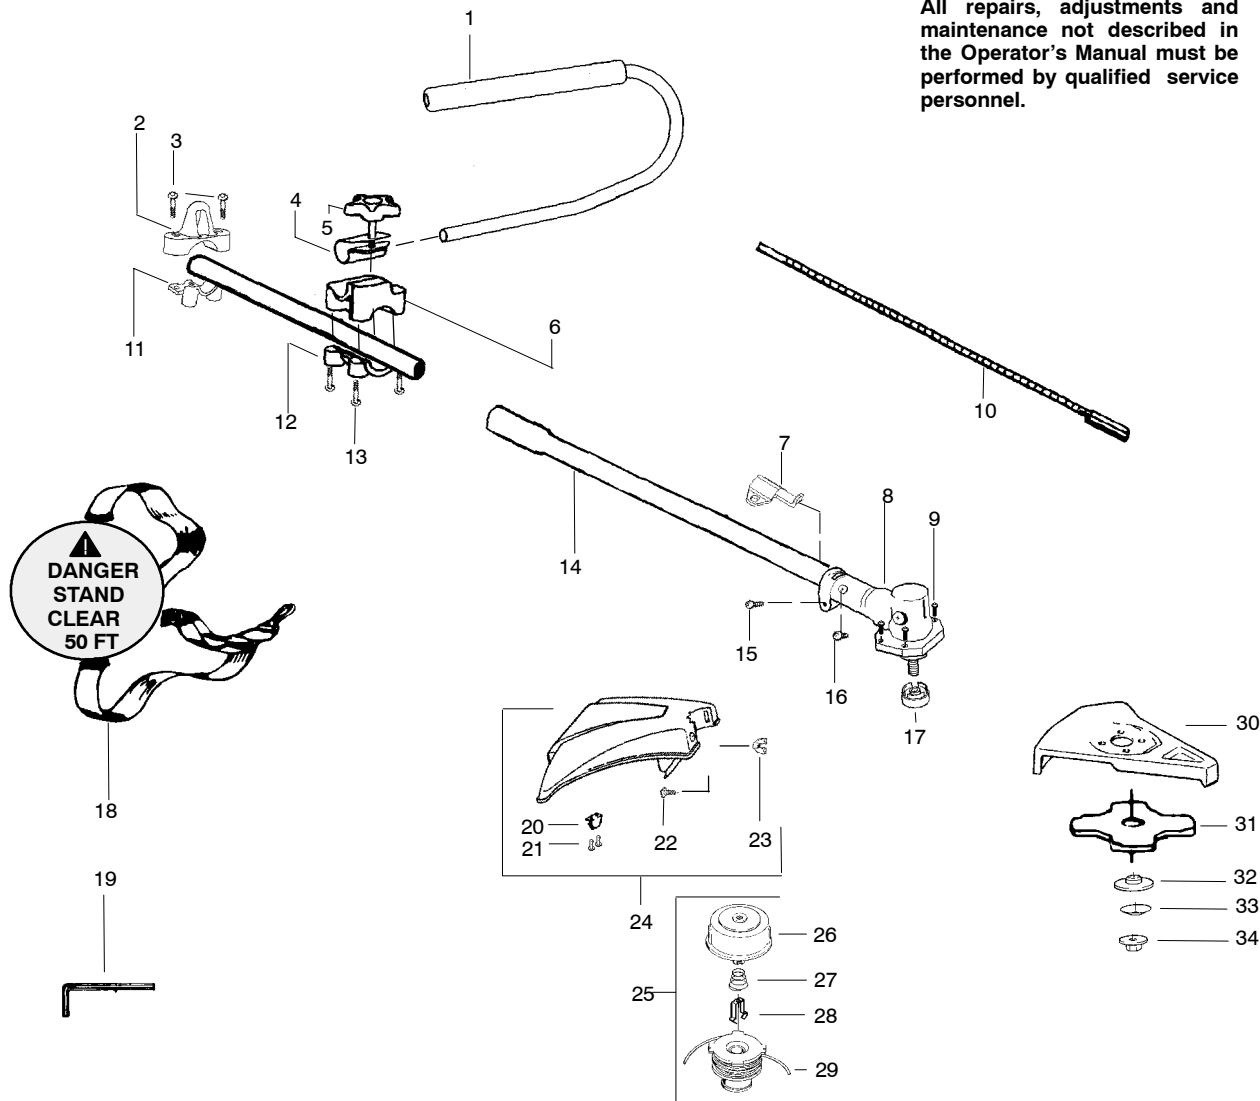

PARTS LIST NO. 530164354		Poulan PRO PARTS LIST	MODEL(S) "PPB4000C"
DATE 3/18/04	Replaces 530164354 - 2/16/04		PAGE NO. 1

TYPE 1

WARNING
All repairs, adjustments and maintenance not described in the Operator's Manual must be performed by qualified service personnel.

Ref.	Part No.	Description	Ref.	Part No.	Description
1.	530071394	Kit-Handlebar (incl. grip,cap,decal)	21.	530015805	Screw
2.	530055392	Clamp-Harness Upper	22.	530015820	Bolt
3.	530016406	Screw	23.	530016152	Wingnut
4.	530095970	Clamp-Handlebar	24.	530069779	Kit-Shield (Incl. 20-23)
5.	530016336	Knob	25.	952711581	Accy-Cutting Head (Incl. 26-29)
6.	530095971	Base-Clamp	26.	530095772	Assy-Hub
7.	530095812	Bracket-Shield	27.	530053241	Spring
8.	530071585	Assy-Gearbox	28.	530401957	Retainer
9.	530016312	Screw	29.	952711580	Accy-Spool
10.	530096183	Flexshaft-Split boom	30.	530071383	Kit-Blade Shield
11.	530055395	Clamp-Harness Lower	31.	952711584	Accy.-Weed Blade (8")
12.	530071684	Kit-Clamp-Tube (incl. #13)	32.	530095816	Washer-Blade Retaining
13.	530016406	Screw	33.	530016240	Washer-Belleville
14.	530096240	Assy.-Driveshaft	34.	530015793	Nut-Flange
15.	530016014	Screw	Not Shown		
16.	530016224	Screw-Alignment	530164694	Manual	
17.	530095815	Dust cup - Blade	530095894	Hanger-Attachment	
18.	530094408	Assy.-Shoulder Strap	530058981	Decal-Shaft Warning	
19.	530031159	Wrench-Hex (5/32")	530056335	Decal-Blade Direction	
20.	530052285	Limiters-Line			

✓ = NEW PART NUMBER FOR THIS IPL

★ = REFER TO THE SERVICE REFERENCE INDICATED FOR MORE INFORMATION. (LOCATED AT END OF IPL)

PARTS LIST NO. 530164354		Poulan PRO PARTS LIST	MODEL(s) "PPB4000C"
DATE 3/18/04	Replaces 530164354 - 2/16/04		PAGE NO. 2

↙ = NEW PART NUMBER FOR THIS IPL

★ = REFER TO THE SERVICE REFERENCE INDICATED FOR MORE INFORMATION. (LOCATED AT END OF IPL)

PARTS LIST NO. 530164354		Poulan PRO PARTS LIST	MODEL(S) "PPB4000C"
DATE 3/18/04	Replaces 530164354 - 2/16/04		NOTE: Illustration may differ from actual model due to design changes