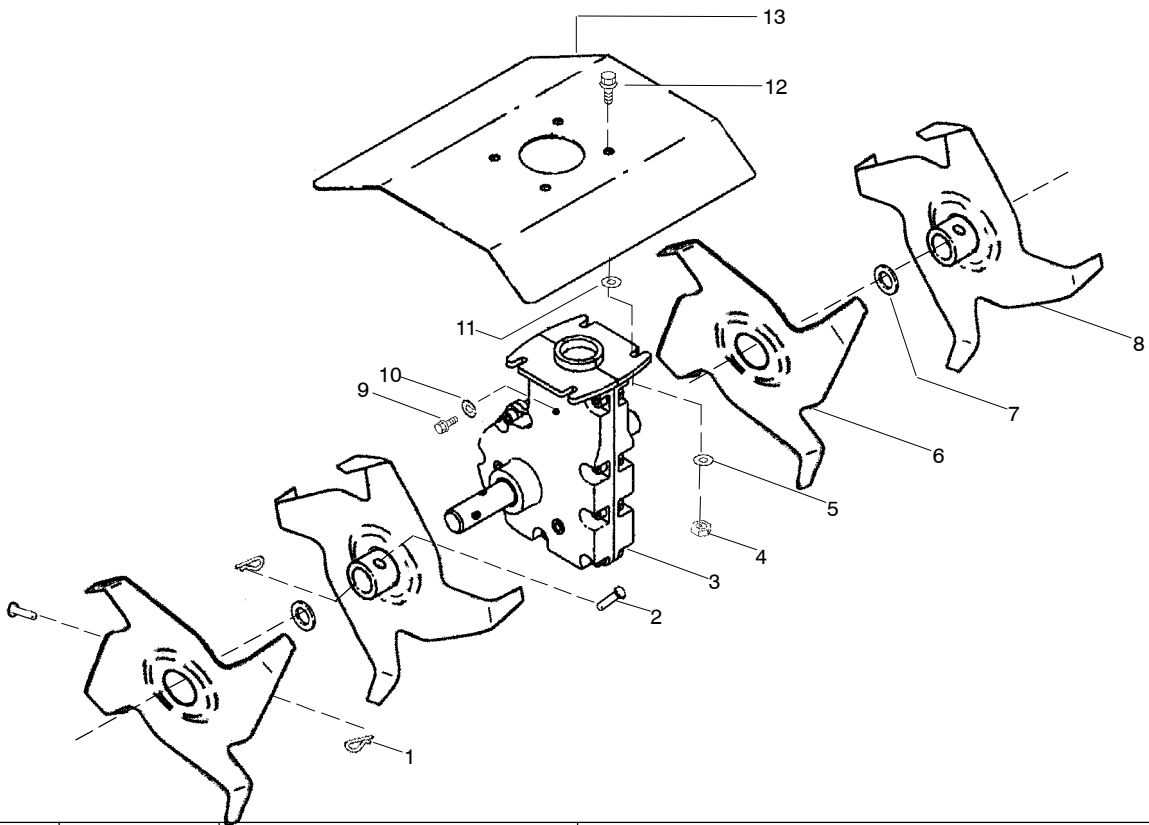

PARTS LIST NO. 530-164311		<b>Poulan PRO</b> ® PARTS LIST	MODEL(s) "PPB2000T"
DATE 12/18/03	NEW		NOTE: Illustration may differ from actual model due to design changes

**WARNING**

All repairs, adjustments and maintenance not described in the Operator's Manual must be performed by qualified service personnel.

Ref.	Part No.	Description	Ref.	Part No.	Description
1.	530016363	Retainer-Hairpin	12.	530016366	Bolt-Washer Head
2.	530016362	Pin-Clevis	13.	530055771	Guard-blade
3.	530095985	Assy-Gearbox	14.	530095960	Shaft-Flex
4.	530015515	Locknut	15.	530096001	Assy-Driveshaft
5.	530015209	Washer-Flat	Not Shown		
6.	530095987	Tine-Right Outside/Left Inside	530164258	Manual	
7.	530016364	Washer-Felt	530095894	Hanger-Attachment	
8.	530095986	Tine-Left Outside/Right Inside	530056126	Decal-Shaft Warning	
9.	530016374	Bolt-Hex			
10.	530016375	Washer-Lock			
11.	530015209	Washer-Flat			

✓ = NEW PART NUMBER FOR THIS IPL

★ = REFER TO THE SERVICE REFERENCE INDICATED FOR MORE INFORMATION. (LOCATED AT END OF IPL)