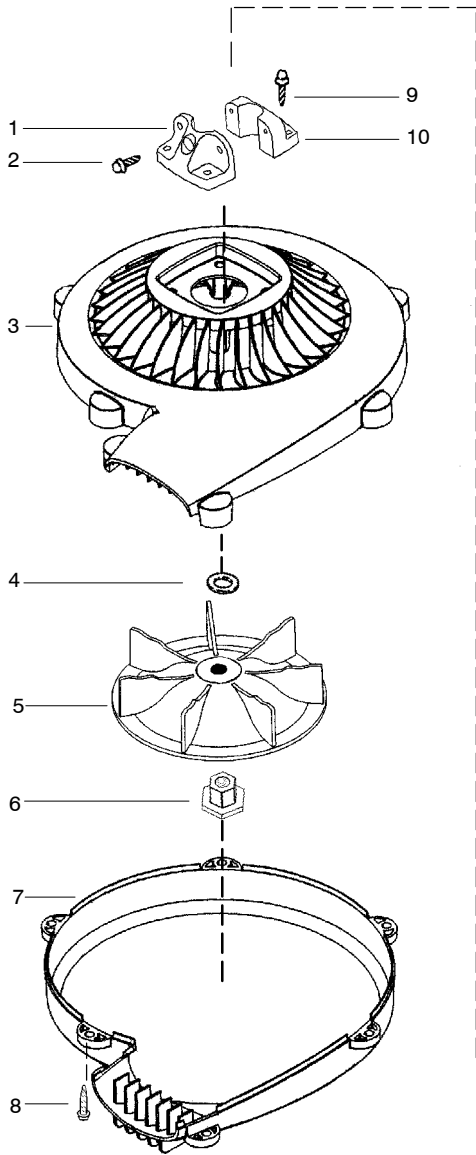

PARTS LIST NO. 530-164308		Poulan PRO PARTS LIST	MODEL(S) "PPB3000B"
DATE 12/18/03	NEW		NOTE: Illustration may differ from actual model due to design changes

WARNING

All repairs, adjustments and maintenance not described in the Operator's Manual must be performed by qualified service personnel.

Ref.	Part No.	Description	Ref.	Part No.	Description	
1.	530096026	Clamp-Right	Not Shown			
2.	530015814	Screw				
3.	530096042	Hsg.-Blower (upper)				
4.	530016389	Washer				
5.	530055123	Impeller				
6.	530095893	Arbor-Impeller				
7.	530095892	Hsg.-Blower (lower)			530164260	Manual
8.	530016273	Screw			530095894	Hanger-Attachment
9.	530016179	Screw			530058980	Decal-Impeller Hsg.
10.	530096025	Clamp-Left				
11.	530071609	Assy-Lower Driveshaft (incl. flex)				

✓ = NEW PART NUMBER FOR THIS IPL

★ = REFER TO THE SERVICE REFERENCE INDICATED FOR MORE INFORMATION. (LOCATED AT END OF IPL)