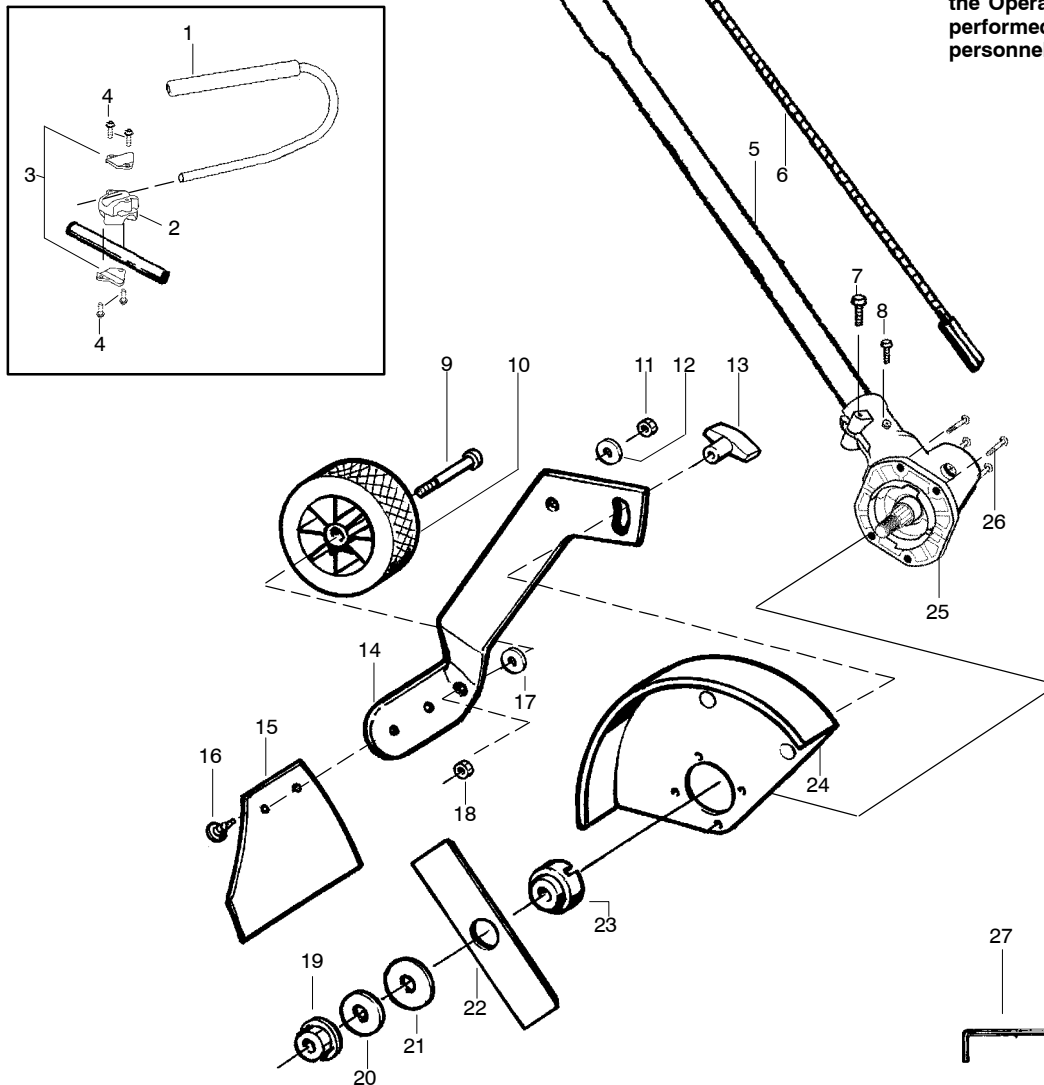

✓ = NEW PART NUMBER FOR THIS IPL

★ = REFER TO THE SERVICE REFERENCE INDICATED FOR MORE INFORMATION. (LOCATED AT END OF IPL)

PARTS LIST NO. 530-164306		Poulan PRO PARTS LIST	MODEL(s) "Weed 'n Edge" PPB1000E
DATE 10/14/04	Replaces 530164306 - 3/26/04		NOTE: Illustration may differ from actual model due to design changes

TYPE 2

⚠ WARNING

All repairs, adjustments and maintenance not described in the Operator's Manual must be performed by qualified service personnel.

Ref.	Part No.	Description	Ref.	Part No.	Description
1.	530071394	Kit-Handlebar (incl. grip, cap, decal)	16.	530053012	Fastener-Mud Flap
2.	----	Clamp-Handlebar	17.	530092062	Washer
	530058766	(7/8")	18.	530015515	Locknut
	530058765	(1")	19.	530015793	Nut-Flange (L.H.)
3.	530058563	Bracket-Clamp	20.	530016240	Washer-Belleville
4.	530015886	Screw	21.	530015792	Washer-Flat
5.	530071863	Assy.-Driveshaft	22.	952711625	Accy-7.5" Blade
6.	530096183	Flexshaft-Split boom	23.	530054623	Dustcup
7.	530016014	Screw	24.	530071501	Kit-Edger Guard
8.	530016224	Screw-Alignment	25.	530071586	Kit-Gearbox
9.	530015981	Bolt-Shoulder Axle	26.	530016312	Screw
10.	530095125	Wheel-4" (rubber)	27.	530031159	Wrench-Hex (5/32")
11.	530015515	Locknut			Not Shown
12.	530092062	Washer		530164267	Manual
13.	530092059	Knob		530095894	Hanger-Attachment
14.	530053009	Bracket-Adj. Wheel		530053138	Decal-Guard Warning
15.	530071251	Kit-Mud Flap (incl.#16)			