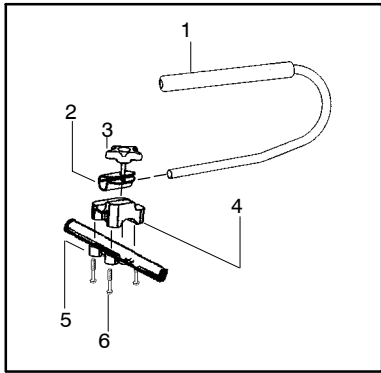

PARTS LIST NO. 530-164306		Poulan PRO PARTS LIST	MODEL(s) "Weed 'n Edge" PPB1000E
DATE 10/14/04	Replaces 530164306 - 3/26/04		NOTE: Illustration may differ from actual model due to design changes

TYPE 1

WARNING

All repairs, adjustments and maintenance not described in the Operator's Manual must be performed by qualified service personnel.

Ref.	Part No.	Description	Ref.	Part No.	Description
1.	530071394	Kit-Handlebar (incl. grip,cap,decal)	18.	530053012	Fastener-Mud Flap
2.	530095970	Clamp	19.	530092062	Washer
3.	530016336	Knob	20.	530015515	Locknut
4.	530095971	Base- Clamp	21.	530015793	Nut- Flange (L.H.)
5.	530071684	Kit-Tube Clamp (incl. 6)	22.	530016240	Washer-Belleville
6.	530016406	Screw	23.	530015792	Washer-Flat
7.	530096000	Assy.- Driveshaft	24.	952711625	Accy-7.5" Blade
8.	530096183	Flexshaft-Split boom	25.	530054623	Dustcup
9.	530016014	Screw	26.	530071501	Kit-Edger Guard
10.	530016224	Screw-Alignment	27.	530071586	Kit-Gearbox
11.	530015981	Bolt-Shoulder Axle	28.	530016312	Screw
12.	530095125	Wheel-4" (rubber)	29.	530031159	Wrench-Hex (5/32")
13.	530015515	Locknut	Not Shown		
14.	530092062	Washer	530164693	Manual	
15.	530092059	Knob	530095894	Hanger-Attachment	
16.	530053009	Bracket-Adj. Wheel	530056125	Decal-Shaft Warning	
17.	530071251	Kit-Mud Flap (incl.#18)	530053138	Decal-Guard Warning	

✓ = NEW PART NUMBER FOR THIS IPL

★ = REFER TO THE SERVICE REFERENCE INDICATED FOR MORE INFORMATION. (LOCATED AT END OF IPL)

PARTS LIST NO. 530-164306		Poulan PRO PARTS LIST	MODEL(s) "Weed 'n Edge" PPB1000E
DATE 10/14/04	Replaces 530164306 - 3/26/04		NOTE: Illustration may differ from actual model due to design changes