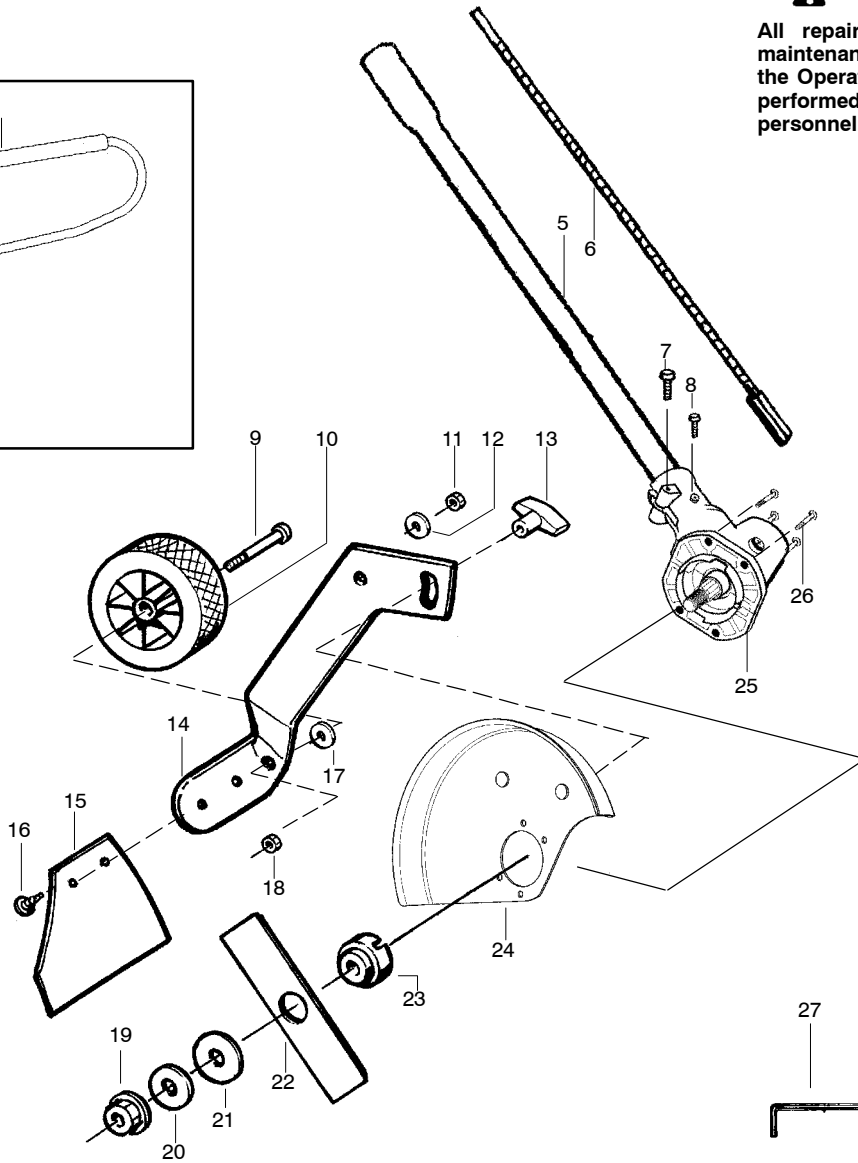

PARTS LIST NO. 530-164306		Poulan PRO PARTS LIST	MODEL(s) "Weed 'n Edge" PPB1000E	
DATE 10/14/04	Replaces 530164306 - 3/26/04		Note: Illustration may differ from actual model due to design changes	PAGE NO. 3

TYPE 3

⚠ WARNING
All repairs, adjustments and maintenance not described in the Operator's Manual must be performed by qualified service personnel.

Ref.	Part No.	Description	Ref.	Part No.	Description
1.	530071394	Kit- Handlebar (incl. grip,cap,decal)	16.	530053012	Fastener-Mud Flap
2.	----	Clamp- Handlebar (7/8")	17.	530092062	Washer
	530058766	(1")	18.	530015515	Locknut
3.	530058563	Bracket-Clamp	19.	530015793	Nut-Flange (L.H.)
4.	530015886	Screw	20.	530016240	Washer-Belleville
5.	530071913	Assy.-Driveshaft	21.	530015792	Washer-Flat
6.	530096183	Flexshaft-Split boom	22.	952711625	Accy-7.5" Blade
7.	530016014	Screw	23.	530054623	Dustcup
8.	530016224	Screw-Alignment	24.	530071930	Kit-Edger Guard
9.	530015981	Bolt-Shoulder Axle	25.	530071586	Kit-Gearbox
10.	530095125	Wheel-4" (rubber)	26.	530016312	Screw
11.	530015515	Locknut	27.	530031159	Wrench-Hex (5/32")
12.	530092062	Washer			
13.	530092059	Knob			Not Shown
14.	530053009	Bracket-Adj. Wheel		530164267	Manual
15.	530071251	Kit-Mud Flap (incl.#16)		530095894	Hanger-Attachment
				530059838	Decal-Shaft Warning
				530053138	Decal-Guard Warning

✓ = NEW PART NUMBER FOR THIS IPL

* = REFER TO THE SERVICE REFERENCE INDICATED FOR MORE INFORMATION. (LOCATED AT END OF IPL)