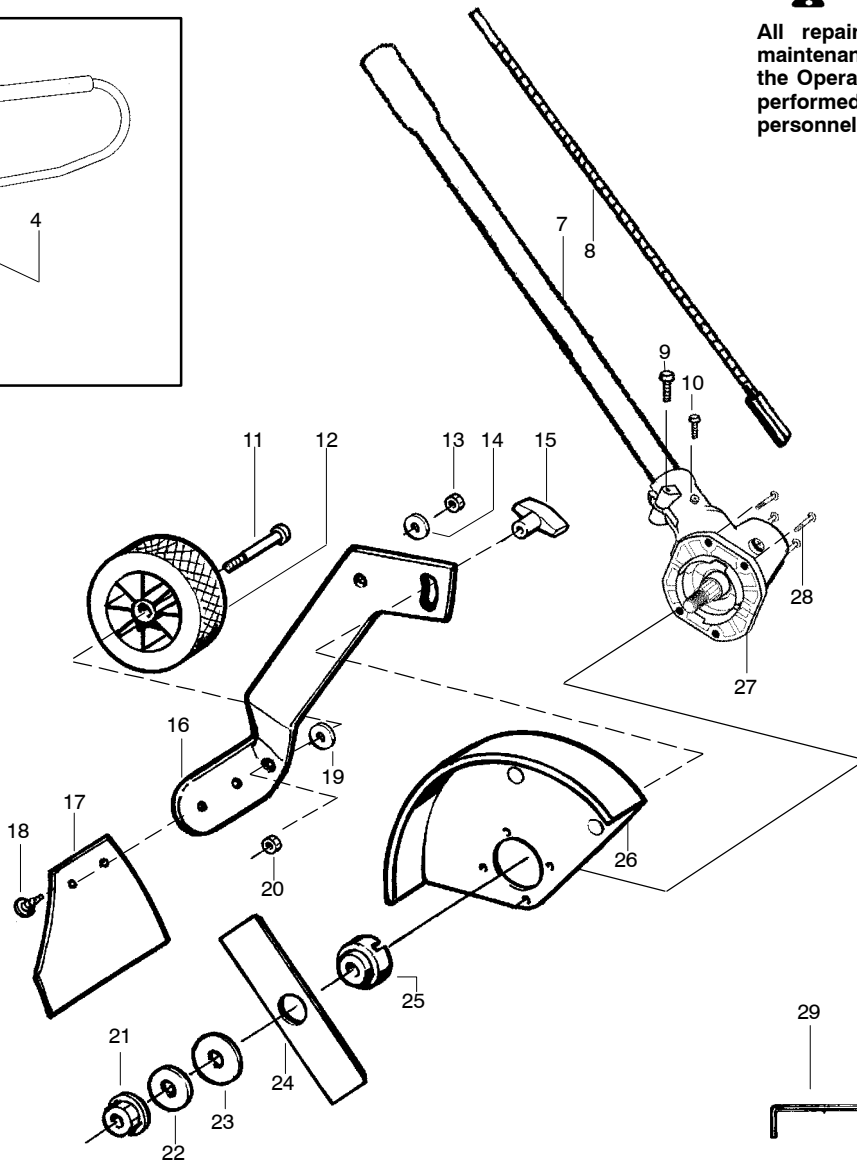

PARTS LIST NO. 530-164306		Poulan PRO PARTS LIST	MODEL(s) "Weed 'n Edge" PPB1000E
DATE 10/14/04	Replaces 530164306 - 3/26/04		NOTE: Illustration may differ from actual model due to design changes

TYPE 1

WARNING

All repairs, adjustments and maintenance not described in the Operator's Manual must be performed by qualified service personnel.

Ref.	Part No.	Description	Ref.	Part No.	Description
1.	530071394	Kit-Handlebar (incl. grip,cap,decal)	18.	530053012	Fastener-Mud Flap
2.	530095970	Clamp	19.	530092062	Washer
3.	530016336	Knob	20.	530015515	Locknut
4.	530095971	Base- Clamp	21.	530015793	Nut- Flange (L.H.)
5.	530071684	Kit-Tube Clamp (incl. 6)	22.	530016240	Washer-Belleville
6.	530016406	Screw	23.	530015792	Washer-Flat
7.	530096000	Assy.- Driveshaft	24.	952711625	Accy-7.5" Blade
8.	530096183	Flexshaft-Split boom	25.	530054623	Dustcup
9.	530016014	Screw	26.	530071501	Kit-Edger Guard
10.	530016224	Screw-Alignment	27.	530071586	Kit-Gearbox
11.	530015981	Bolt-Shoulder Axle	28.	530016312	Screw
12.	530095125	Wheel-4" (rubber)	29.	530031159	Wrench-Hex (5/32")
13.	530015515	Locknut	Not Shown		
14.	530092062	Washer	530164693	Manual	
15.	530092059	Knob	530095894	Hanger-Attachment	
16.	530053009	Bracket-Adj. Wheel	530056125	Decal-Shaft Warning	
17.	530071251	Kit-Mud Flap (incl.#18)	530053138	Decal-Guard Warning	

✓ = NEW PART NUMBER FOR THIS IPL

★ = REFER TO THE SERVICE REFERENCE INDICATED FOR MORE INFORMATION. (LOCATED AT END OF IPL)

PARTS LIST NO. 530-164306		Poulan PRO PARTS LIST	MODEL(s) "Weed 'n Edge" PPB1000E
DATE 10/14/04	Replaces 530164306 - 3/26/04		NOTE: Illustration may differ from actual model due to design changes