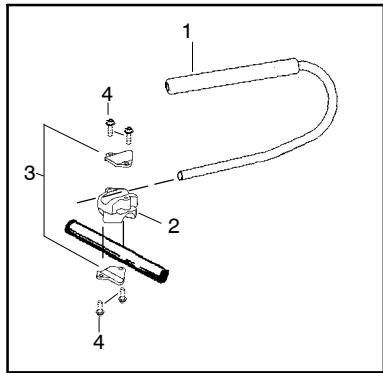

PARTS LIST NO. 530-164306		Poulan PRO PARTS LIST	MODEL(s) "Weed 'n Edge" PPB1000E	
DATE 10/14/04	Replaces 530164306 - 3/26/04		Note: Illustration may differ from actual model due to design changes	PAGE NO. 3

TYPE 3

⚠ WARNING
All repairs, adjustments and maintenance not described in the Operator's Manual must be performed by qualified service personnel.

Ref.	Part No.	Description	Ref.	Part No.	Description
1.	530071394	Kit- Handlebar (incl. grip,cap,decal)	16.	530053012	Fastener-Mud Flap
2.	----	Clamp- Handlebar (7/8")	17.	530092062	Washer
	530058766	(1")	18.	530015515	Locknut
3.	530058563	Bracket-Clamp	19.	530015793	Nut-Flange (L.H.)
4.	530015886	Screw	20.	530016240	Washer-Belleville
5.	530071913	Assy.-Driveshaft	21.	530015792	Washer-Flat
6.	530096183	Flexshaft-Split boom	22.	952711625	Accy-7.5" Blade
7.	530016014	Screw	23.	530054623	Dustcup
8.	530016224	Screw-Alignment	24.	530071930	Kit-Edger Guard
9.	530015981	Bolt-Shoulder Axle	25.	530071586	Kit-Gearbox
10.	530095125	Wheel-4" (rubber)	26.	530016312	Screw
11.	530015515	Locknut	27.	530031159	Wrench-Hex (5/32")
12.	530092062	Washer			
13.	530092059	Knob			Not Shown
14.	530053009	Bracket-Adj. Wheel		530164267	Manual
15.	530071251	Kit-Mud Flap (incl.#16)		530095894	Hanger-Attachment
				530059838	Decal-Shaft Warning
				530053138	Decal-Guard Warning

✓ = NEW PART NUMBER FOR THIS IPL

* = REFER TO THE SERVICE REFERENCE INDICATED FOR MORE INFORMATION. (LOCATED AT END OF IPL)