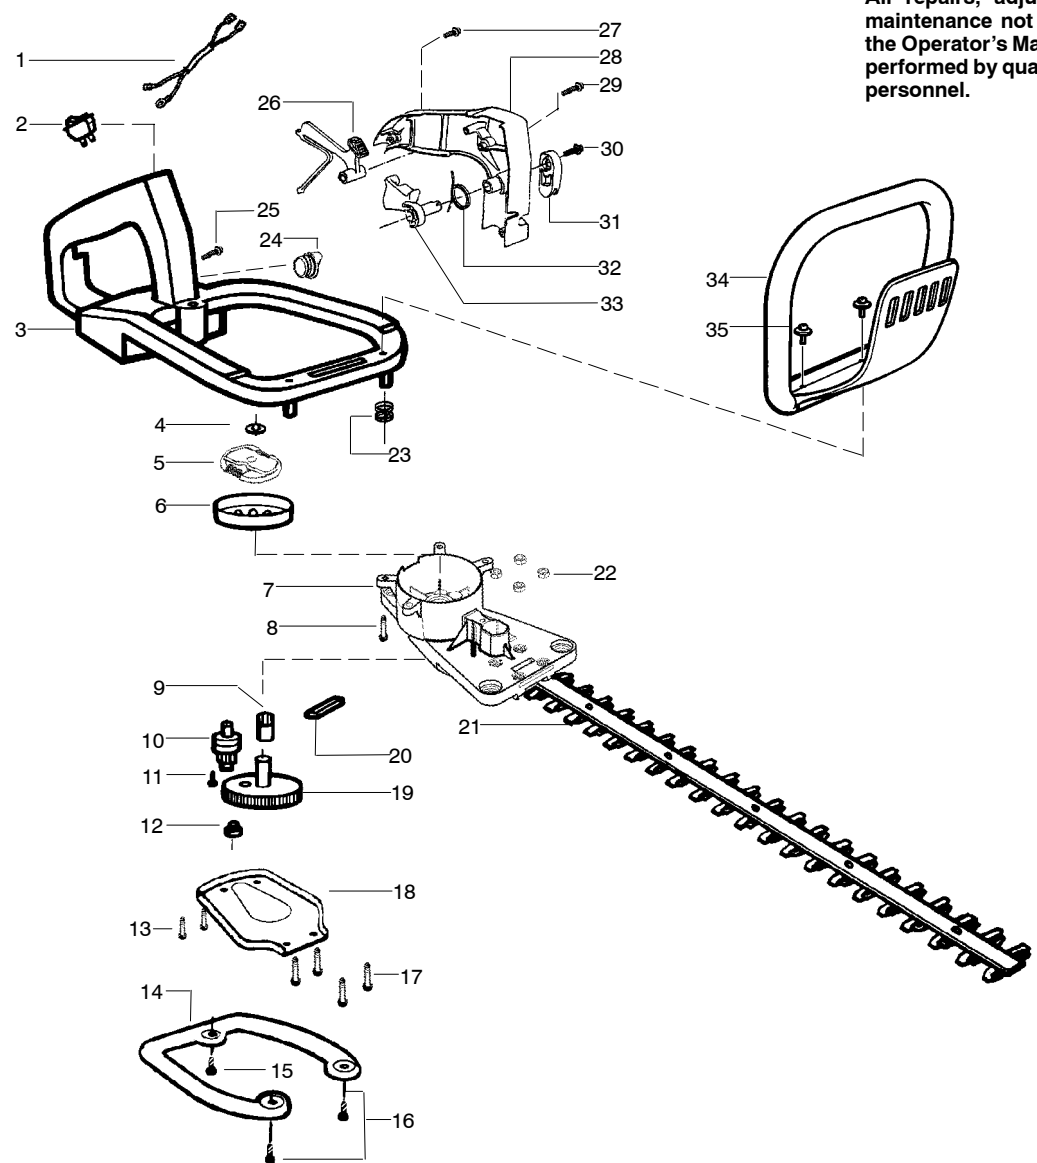

PARTS LIST NO. 530164217		WEED EATER® PARTS LIST	MODEL(S) GHT225LE	
DATE 2/21/05	Replaces 530164217 - 6/17/04		Note: Illustration may differ from actual model due to design changes	PAGE NO. 5

TYPE 3

WARNING
All repairs, adjustments and maintenance not described in the Operator's Manual must be performed by qualified service personnel.

Ref.	Part No.	Description	Ref.	Part No.	Description
1.	530054133	Assy-Leadwire/Switch (Incl.#2)	19.	530071690	Kit-Drive Gear Ass'y. (Incl. #12)
2.	530029954	Switch-Ignition	20.	530029948	Seal-Blade (Felt)
3.	530071656	Assy-Rear Handle & Tank	21.	530403229	Assy-Blade 22"
4.	530015828	Washer-Clutch	22.	530016284	Nut
5.	530014396	Kit-Clutch Assy.	23.	530029946	Spring
6.	530056069	Assy-Drum	24.	530014871	Assy-Fuel Cap
7.	530071931	Assy-Gear Box (incl.# 9-11,13,17,22)	25.	530016406	Screw
8.	530015886	Screw	26.	530053900	Lockout-Throttle
9.	530016013	Bearing-Gear	27.	530015934	Screw
10.	530096009	Assy-Pinion	28.	✓ 545008001	Kit-Handle Cover
11.	530015805	Screw	29.	530015940	Screw
12.	530032121	Bushing-Blade	30.	530015775	Screw
13.	530015940	Screw	31.	✓ 530057818	Lever-Trigger
14.	530036046	Plate-Isolator	32.	530036123	Spring-Trigger
15.	530015849	Screw	33.	530053884	Trigger
16.	530015934	Screw	34.	530094992	Handle-Front
17.	530016472	Screw	35.	530015955	Screw
18.	530029916	Cover-Gear Box Plate			

✓ = NEW PART NUMBER FOR THIS IPL   ★ = REFER TO THE SERVICE REFERENCE INDICATED FOR MORE INFORMATION. (LOCATED AT END OF IPL)
● = THESE PARTS ARE ILLUSTRATED FOR CLARITY. ORDER COMPLETE ASSEMBLY.