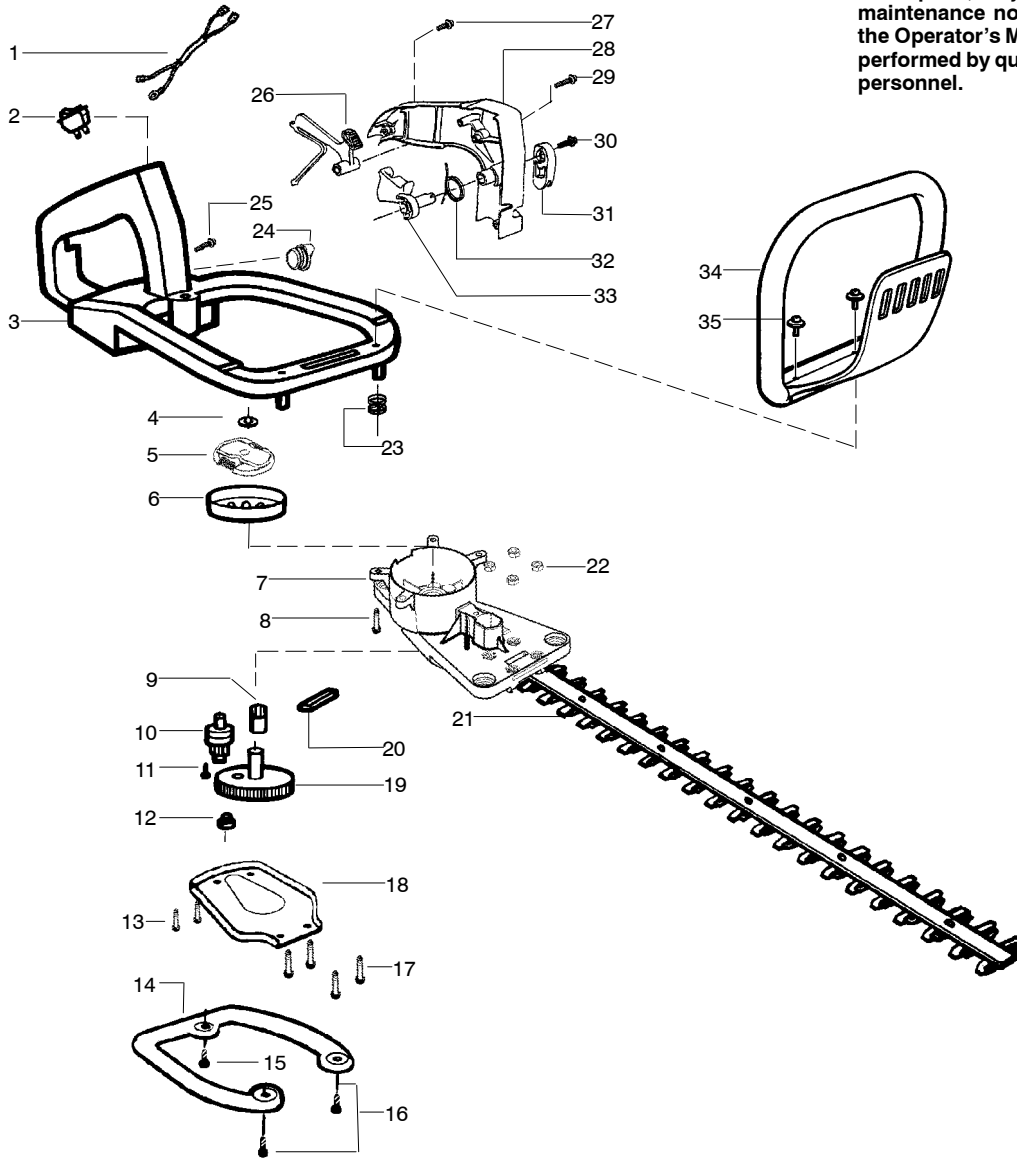

PARTS LIST NO. 530164217		WEED EATER® PARTS LIST	MODEL(S) GHT225LE	
DATE 2/21/05	Replaces 530164217 - 6/17/04		Note: Illustration may differ from actual model due to design changes	PAGE NO. 4

TYPE 2

WARNING
All repairs, adjustments and maintenance not described in the Operator's Manual must be performed by qualified service personnel.

Ref.	Part No.	Description	Ref.	Part No.	Description
1.	530054133	Assy-Leadwire/Switch (Incl.#2)	19.	530071690	Kit-Drive Gear Ass'y. (Incl. #12)
2.	530029954	Switch-Ignition	20.	530029948	Seal-Blade (Felt)
3.	530071656	Assy-Rear Handle & Tank	21.	530403229	Assy-Blade 22"
4.	530015828	Washer-Clutch	22.	530016284	Nut
5.	530014396	Kit-Clutch Assy.	23.	530029946	Spring
6.	530056069	Assy-Drum	24.	530014871	Assy-Fuel Cap
7.	530071931	Assy-Gear Box (incl.# 9-11,13,17,22)	25.	530016406	Screw
8.	530015886	Screw	26.	530053900	Lockout-Throttle
9.	530016013	Bearing-Gear	27.	530015934	Screw
10.	530096009	Assy-Pinion	28.	530038305	Cover-Handle
11.	530015805	Screw	29.	530015940	Screw
12.	530032121	Bushing-Blade	30.	530015775	Screw
13.	530015940	Screw	31.	530029958	Lever-Trigger
14.	530036046	Plate-Isolator	32.	530036123	Spring-Trigger
15.	530015849	Screw	33.	530053884	Trigger
16.	530015934	Screw	34.	530094992	Handle-Front
17.	530016472	Screw	35.	530015955	Screw
18.	530029916	Cover-Gear Box Plate			

✓ = NEW PART NUMBER FOR THIS IPL   * = REFER TO THE SERVICE REFERENCE INDICATED FOR MORE INFORMATION. (LOCATED AT END OF IPL)
● = THESE PARTS ARE ILLUSTRATED FOR CLARITY. ORDER COMPLETE ASSEMBLY.