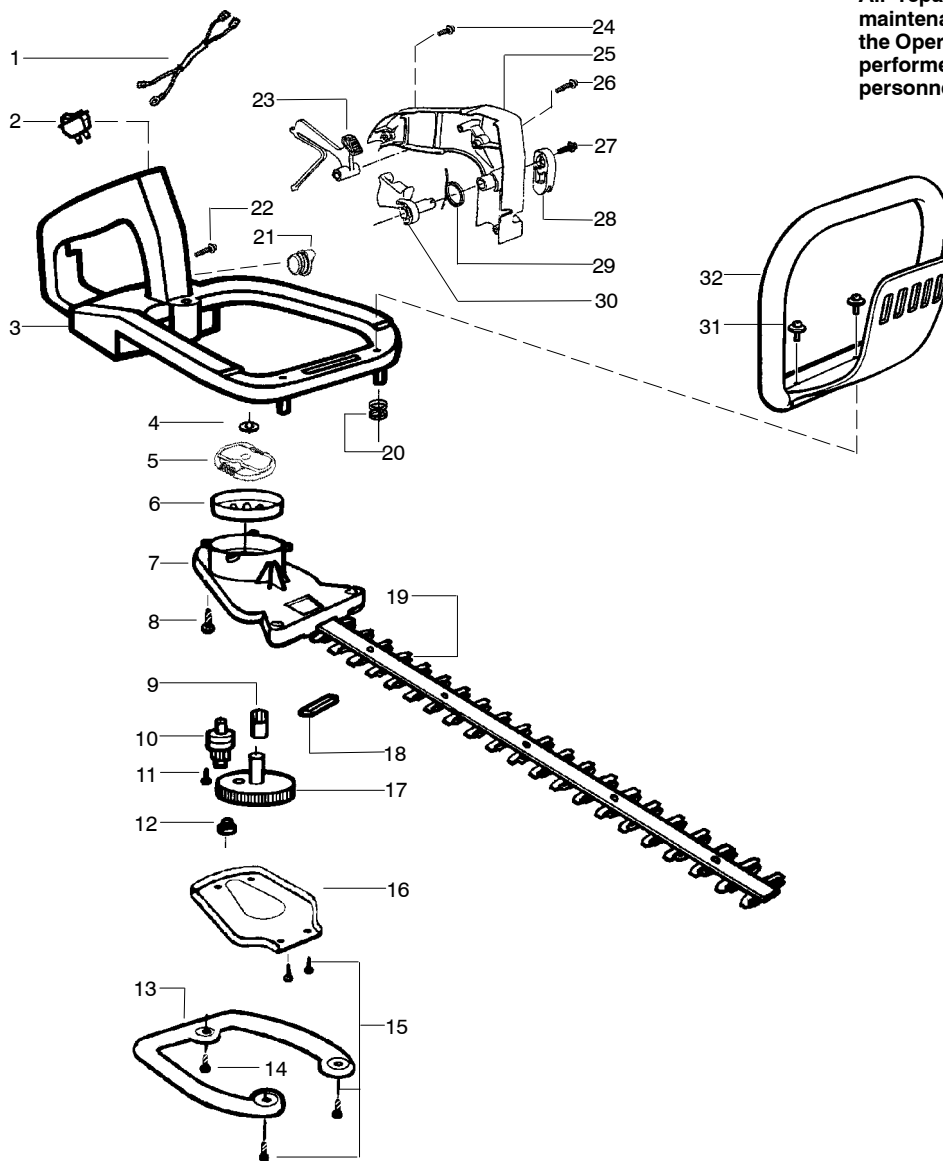

PARTS LIST NO. <b>530164217</b>		<b>WEED EATER® PARTS LIST</b>	MODEL(s) <b>GHT225LE</b>
DATE <b>2/21/05</b>	Replaces 530164217 - 6/17/04		<b>Note:</b> Illustration may differ from actual model due to design changes

**TYPE 1**

**WARNING**  
All repairs, adjustments and maintenance not described in the Operator's Manual must be performed by qualified service personnel.

Ref.	Part No.	Description	Ref.	Part No.	Description
1.	530054133	Assy-Leadwire/Switch (Incl.#2)	18.	530029948	Seal-Blade (Felt)
2.	530029954	Switch-Ignition	19.	530403229	Assy-Blade 22"
3.	530071656	Assy-Rear Handle & Tank	20.	530029946	Spring
4.	530015828	Washer-Clutch	21.	530014871	Assy-Fuel Cap
5.	530014396	Kit-Clutch Assy.	22.	530016406	Screw
6.	530056069	Assy-Drum	23.	530053900	Lockout-Throttle
7.	530096102	Assy-Gear Box (incl.# 9-11)	24.	530015934	Screw
8.	530015886	Screw	25.	530038305	Cover-Handle
9.	530016013	Bearing-Gear	26.	530015940	Screw
10.	530096009	Assy-Pinion	27.	530015775	Screw
11.	530015805	Screw	28.	530029958	Lever-Trigger
12.	530032121	Bushing-Blade	29.	530036123	Spring-Trigger
13.	530036046	Plate-Isolator	30.	530053884	Trigger
14.	530015849	Screw	31.	530015955	Screw
15.	530015934	Screw	32.	530094992	Handle-Front
16.	530029916	Cover-Gear Box Plate			
17.	530071690	Kit-Drive Gear Ass'y. (Incl. #12)			

✓ = NEW PART NUMBER FOR THIS IPL      \* = REFER TO THE SERVICE REFERENCE INDICATED FOR MORE INFORMATION. (LOCATED AT END OF IPL)  
● = THESE PARTS ARE ILLUSTRATED FOR CLARITY. ORDER COMPLETE ASSEMBLY.