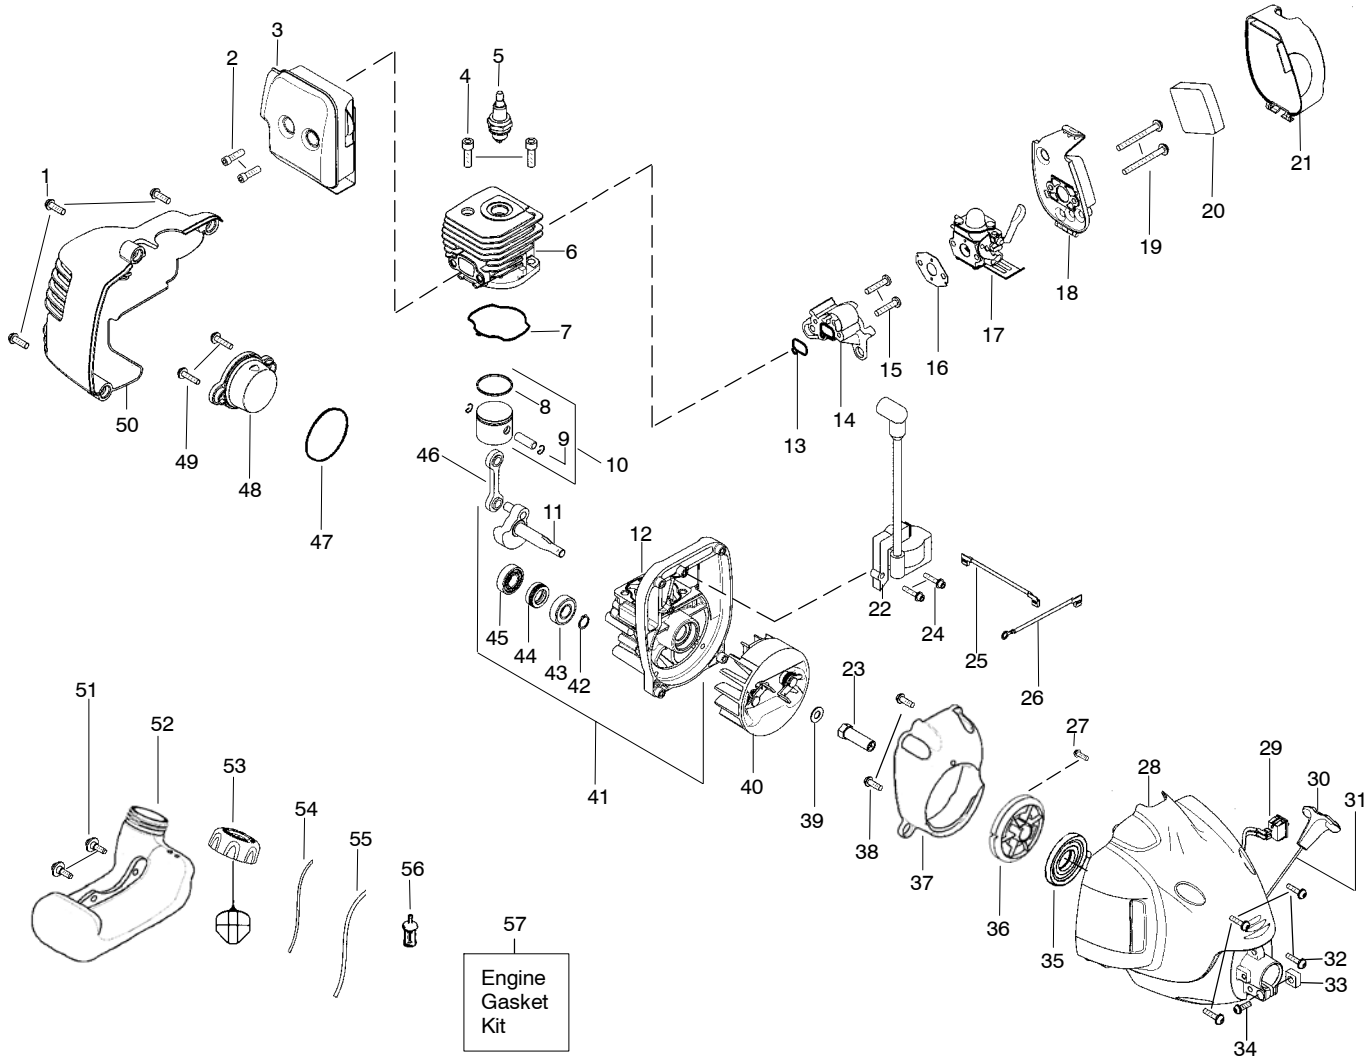

PARTS LIST NO. 530164133		WEED EATER® PARTS LIST	MODEL(S) XT700	
DATE 2/16/04	Replaces 530164133 - 11/20/03		Note: Illustration may differ from actual model due to design changes	PAGE NO. 2

Ref.	Part No.	Description	Ref.	Part No.	Description	Ref.	Part No.	Description
1.	530015880	Screw	21.	530058740	Cover-Air Box	45.	530032125	Inner Bearing
2.	530058982	Bolt-Muffler	22.	530039234	Ignition Module	46.	530069945	Kit-Conn. Rod Assy
3.	530057538	Assy-Muffler/Shield (Incl. 2)	23.	530027953	Coupling-Drive	47.	530071750	O-Ring-C'case (kit)
4.	530015953	Screw-Cylinder	24.	530016357	Screw	48.	530058738	Assy-Plug (incl.47)
5.	952030249	Spark Plug (RCJ 6Y)	25.	530014663	Assy-Leadwire	49.	530016386	Screw
6.	530012541	Cylinder	26.	530014662	Assy-Ground Wire	50.	530058737	Shroud-Rear
7.	530071750	Seal-Cylinder (kit)	27.	530016391	Screw	51.	530016431	Retainer-Tank
8.	530055120	Piston Ring	28.	530071732	Assy.-Fan Hsg	52.	530058847	Assy-Fuel Tank (incl. filter, lines & fuel cap)
9.	530015162	Retainer-Piston Pin	29.	530071356	Kit-Switch	53.	530058743	Assy-Fuel Cap
10.	530071357	Kit - Piston (Incl. 8, 9)	30.	530058742	Handle-Starter	54.	530069247	Kit-Fuel Line (Small)
11.	530012555	Assy-Crankshaft	31.	530071798	Kit - Rope	55.	530069216	Kit-Fuel Line (Large)
12.	530012542	Assy-Crankcase (Incl. 43-45)	32.	530015810	Screw	56.	530095646	Assy-Fuel Pickup
13.	530071750	Seal-Cyl/Carb.(kit)	33.	530016382	Nut 12-24	57.	530071750	Kit-Engine Gasket (Incl. 7,13,16,47)
14.	530057547	Adapter-Carb.	34.	530016381	Screw 12-24			
15.	530016309	Screw	35.	530042086	Spring-Starter			
16.	530071750	Gasket-Carb. (kit)	36.	530071797	Kit-Starter Pulley			
17.	530071752	Kit-Carb.(C1U-W18)	37.	530057548	Baffle			
(Note: Repair kits are not available for this carburetor)			38.	530015880	Screw			
18.	530057544	Air Box	39.	530015828	Washer-Flat			
19.	530016429	Screw	40.	530054115	Assy-Flywheel			
20.	530036575	Foam-Air Filter	41.	530071751	Assy-C'case & C'shaft (Incl. 11,12,42)			
			42.	530015941	Retain. Ring-C'shaft			
			43.	530055728	Outer Bearing			
			44.	530019264	Seal-C'case			

✓ = NEW PART NUMBER FOR THIS IPL   * = REFER TO THE SERVICE REFERENCE INDICATED FOR MORE INFORMATION. (LOCATED AT END OF IPL)