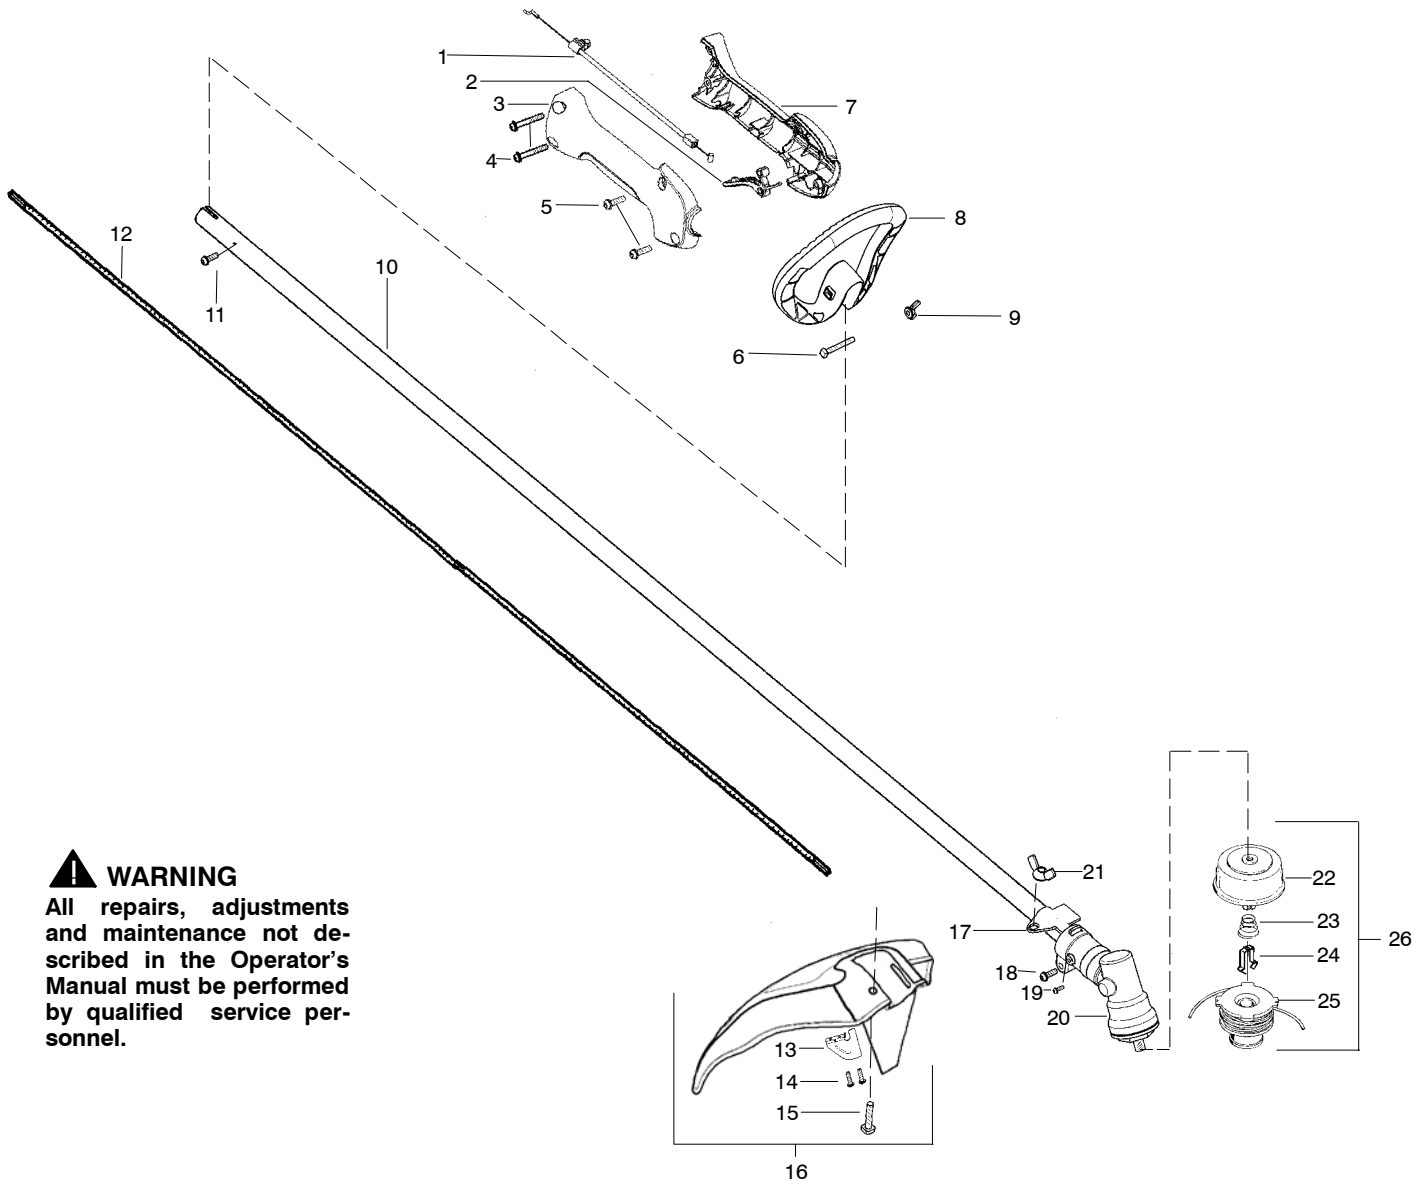

PARTS LIST NO. 530164133		WEED EATER® PARTS LIST		MODEL(s) XT700
DATE 2/16/04	Replaces 530164133 - 11/20/03	Note: Illustration may differ from actual model due to design changes		PAGE NO. 1

WARNING
All repairs, adjustments and maintenance not described in the Operator's Manual must be performed by qualified service personnel.

Ref.	Part No.	Description	Ref.	Part No.	Description
1.	530057566	Assy - Throttle Cable	18.	530016014	Screw
2.	530058000	Trigger	19.	530016224	Screw
3.	530058751	Throttle Hsg. (Right)	20.	530096099	Assy - Gearbox
4.	530016406	Screw	21.	530016152	Wingnut
5.	530015814	Screw	22.	530095772	Assy - Hub.
6.	530015786	Bolt - Handle	23.	530053241	Spring
7.	530058750	Throttle Hsg. (Left)	24.	530401957	Retainer
8.	530058754	Handle - Assist	25.	952711551	Accy - Spool w/Line
9.	530016152	Wingnut - Handle	26.	952711550	Accy - Head TNG VI Assy.
10.	530071780	Assy - Drive Shaft Hsg.			
11.	530015805	Screw			
12.	530096169	Shaft - Flex			
13.	530052285	Line Limiter			
14.	530015814	Screw			
15.	530015820	Bolt - Shield			
16.	530071823	Kit - Shield Assy (Incl.13,14)			
17.	530057554	Bracket - Shield			
				Not Shown	
				530163910	Operator Manual
				530058594	Decal - Start Inst.
				530058597	Decal - Choke
				530055350	Decal - Shaft Warning

✓ = NEW PART NUMBER FOR THIS IPL * = REFER TO THE SERVICE REFERENCE INDICATED FOR MORE INFORMATION. (LOCATED AT END OF IPL)

PARTS LIST NO. 530164133		WEED EATER® PARTS LIST	MODEL(S) XT700
DATE 2/16/04	Replaces 530164133 - 11/20/03		Note: Illustration may differ from actual model due to design changes