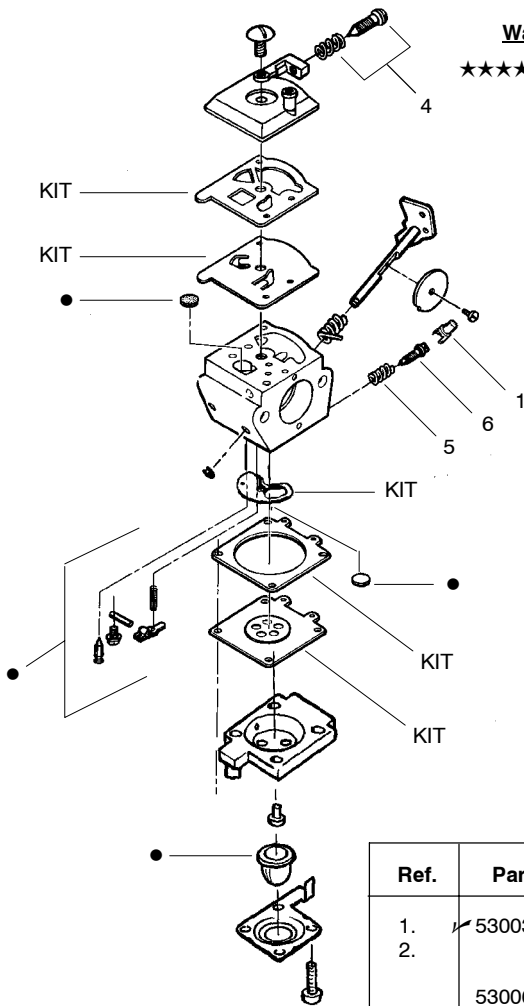

PARTS LIST NO. 530163945		WEED EATER® PARTS LIST	MODEL(s) Featherlite Plus
DATE 4/13/04	REPLACES 530084032 - 3/14/03		Note: Illustration may differ from actual model due to design changes

Ref.	Part No.	Description	Ref.	Part No.	Description
1.	--	Shaft-Flex	13.	530015886	Screw-Line Limiter
	530095803	Featherlite Plus 50"	14.	530069759	Kit-Shield Ass'y. (Incl. 9,11,12,13)
	530095423	Featherlite Plus 51"	15.	952701666	Cutting Head Ass'y. (Incl. 16-20)
2.	530038581	Throttle Hsg. (Right)	16.	530069690	Kit-Hub Ass'y
3.	530016349	Screw-Throttle Hsg.	17.	530401464	Spring-Compression
4.	530071548	Kit-Throttle Cable Ass'y.	18.	530401466	Clip-Retainer-Head
5.	530038682	Trigger	19.	530401467	Screw w/ Washer -Head
6.	530038580	Throttle Hsg. (Left)	20.	952711527	Spool w/Line
7.	--	Drive Shaft Hsg. Ass'y			Not Shown
	530071314	Featherlite Plus 50" (steel tube) (Includes #1)		530088137	Manual
	530069880	Featherlite Plus 51" (alum. tube)		530055350	Shaft Warning Decal
8.	--	Assist Handle		530055162	Stop Decal
	530038708	Featherlite Plus		952701701	Accy-Spool Buddy Handle
	530049898	Featherlite Plus (w/spool buddy)			
9.	530015820	Bolt-Handle/Shield			
10.	--	Clamp-Handle Assist			
	530094742	Featherlite Plus			
	530049901	Featherlite Plus w/spool buddy			
11.	530016118	Wingnut-Handle/Shield			
12.	530052286	Line Limiter			

Ref.	Part No.	Description
1.	530038403	Limiter Cap
2.	-	Carburetor Repair Kit (● Indicates Contents)
	530069839	WA223
	530069841	WA224
	530069842	WA226
	530069969	C1U-W7 (Zama)
3.	-	Gasket/Diaphragm Kit (KIT= Indicates Contents)
	530069844	WA223, WA224 & WA226
	530069970	C1U-W7 (Zama)
4.	530035296	Idle Screw & Spring Kit
5.	530035342	Low Speed Spring
6.	530035341	Low Speed Needle