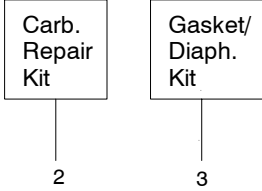

↖ = NEW PART NUMBER FOR THIS IPL

★ = REFER TO THE SERVICE REFERENCE INDICATED FOR MORE INFORMATION. (LOCATED AT END OF IPL)

PARTS LIST NO. 530163945		WEED EATER® PARTS LIST	MODEL(s) Featherlite Plus
DATE 4/13/04	REPLACES 530084032-3/14/03		Note: Illustration may differ from actual model due to design changes

Carburetor Assembly Kits

WA224 - See Service Ref.

WA226-#530069754

C1U-W7 Zama - 530069971

WA223 - See Service Ref.

Walbro Carburetor Service Reference

★★★★★ If replacing the WA223 & WA224 Carburetors, they are no longer serviceable as complete carburetors. You will need to order #530069754 WA226 Walbro Carburetor Assy.

Ref.	Part No.	Description
1.	530038403	Limiter Cap
2.	-	Carburetor Repair Kit (● Indicates Contents)
	530069839	WA223
	530069841	WA224
	530069842	WA226
	530069969	C1U-W7 (Zama)
3.	-	Gasket/Diaphragm Kit (KIT= Indicates Contents)
	530069844	WA223, WA224 & WA226
	530069970	C1U-W7 (Zama)
4.	530035296	Idle Screw & Spring Kit
5.	530035342	Low Speed Spring
6.	530035341	Low Speed Needle