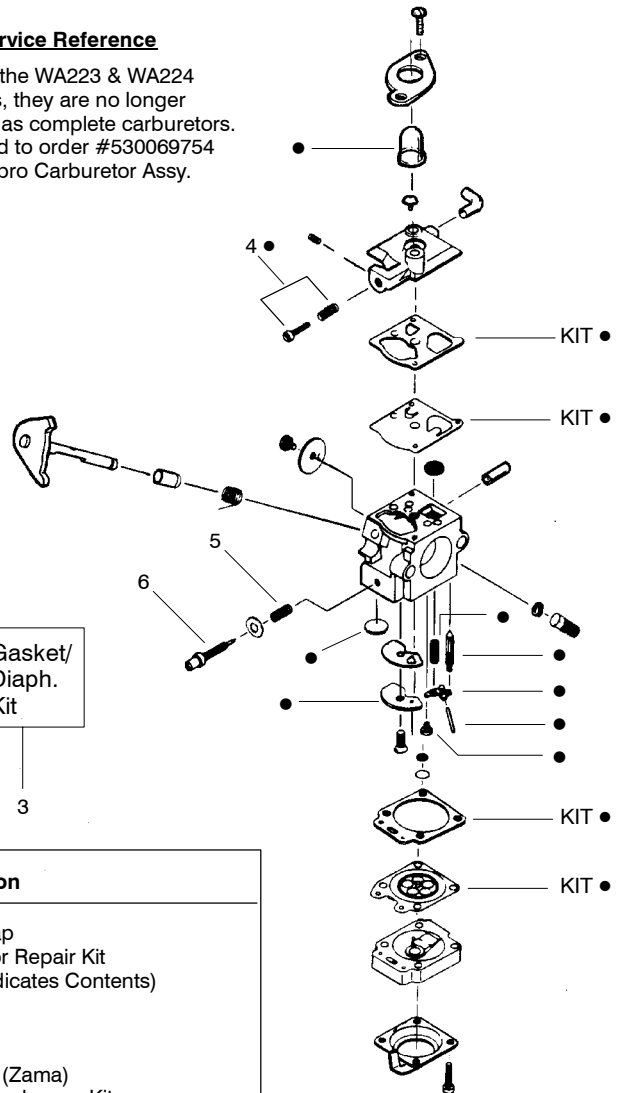

PARTS LIST NO. 530163945		WEED EATER® PARTS LIST	MODEL(s) Featherlite Plus
DATE 4/13/04	REPLACES 530084032 - 3/14/03		Note: Illustration may differ from actual model due to design changes

Ref.	Part No.	Description	Ref.	Part No.	Description
1.	--	Shaft-Flex	13.	530015886	Screw-Line Limiter
	530095803	Featherlite Plus 50"	14.	530069759	Kit-Shield Ass'y. (Incl. 9,11,12,13)
	530095423	Featherlite Plus 51"	15.	952701666	Cutting Head Ass'y. (Incl. 16-20)
2.	530038581	Throttle Hsg. (Right)	16.	530069690	Kit-Hub Ass'y
3.	530016349	Screw-Throttle Hsg.	17.	530401464	Spring-Compression
4.	530071548	Kit-Throttle Cable Ass'y.	18.	530401466	Clip-Retainer-Head
5.	530038682	Trigger	19.	530401467	Screw w/ Washer -Head
6.	530038580	Throttle Hsg. (Left)	20.	952711527	Spool w/Line
7.	--	Drive Shaft Hsg. Ass'y			Not Shown
	530071314	Featherlite Plus 50" (steel tube) (Includes #1)		530088137	Manual
	530069880	Featherlite Plus 51" (alum. tube)		530055350	Shaft Warning Decal
8.	--	Assist Handle		530055162	Stop Decal
	530038708	Featherlite Plus		952701701	Accy-Spool Buddy Handle
	530049898	Featherlite Plus (w/spool buddy)			
9.	530015820	Bolt-Handle/Shield			
10.	--	Clamp-Handle Assist			
	530094742	Featherlite Plus			
	530049901	Featherlite Plus w/spool buddy			
11.	530016118	Wingnut-Handle/Shield			
12.	530052286	Line Limiter			

Ref.	Part No.	Description
1.	530038403	Limiter Cap
2.	-	Carburetor Repair Kit (● Indicates Contents)
	530069839	WA223
	530069841	WA224
	530069842	WA226
	530069969	C1U-W7 (Zama)
3.	-	Gasket/Diaphragm Kit (KIT= Indicates Contents)
	530069844	WA223, WA224 & WA226
	530069970	C1U-W7 (Zama)
4.	530035296	Idle Screw & Spring Kit
5.	530035342	Low Speed Spring
6.	530035341	Low Speed Needle