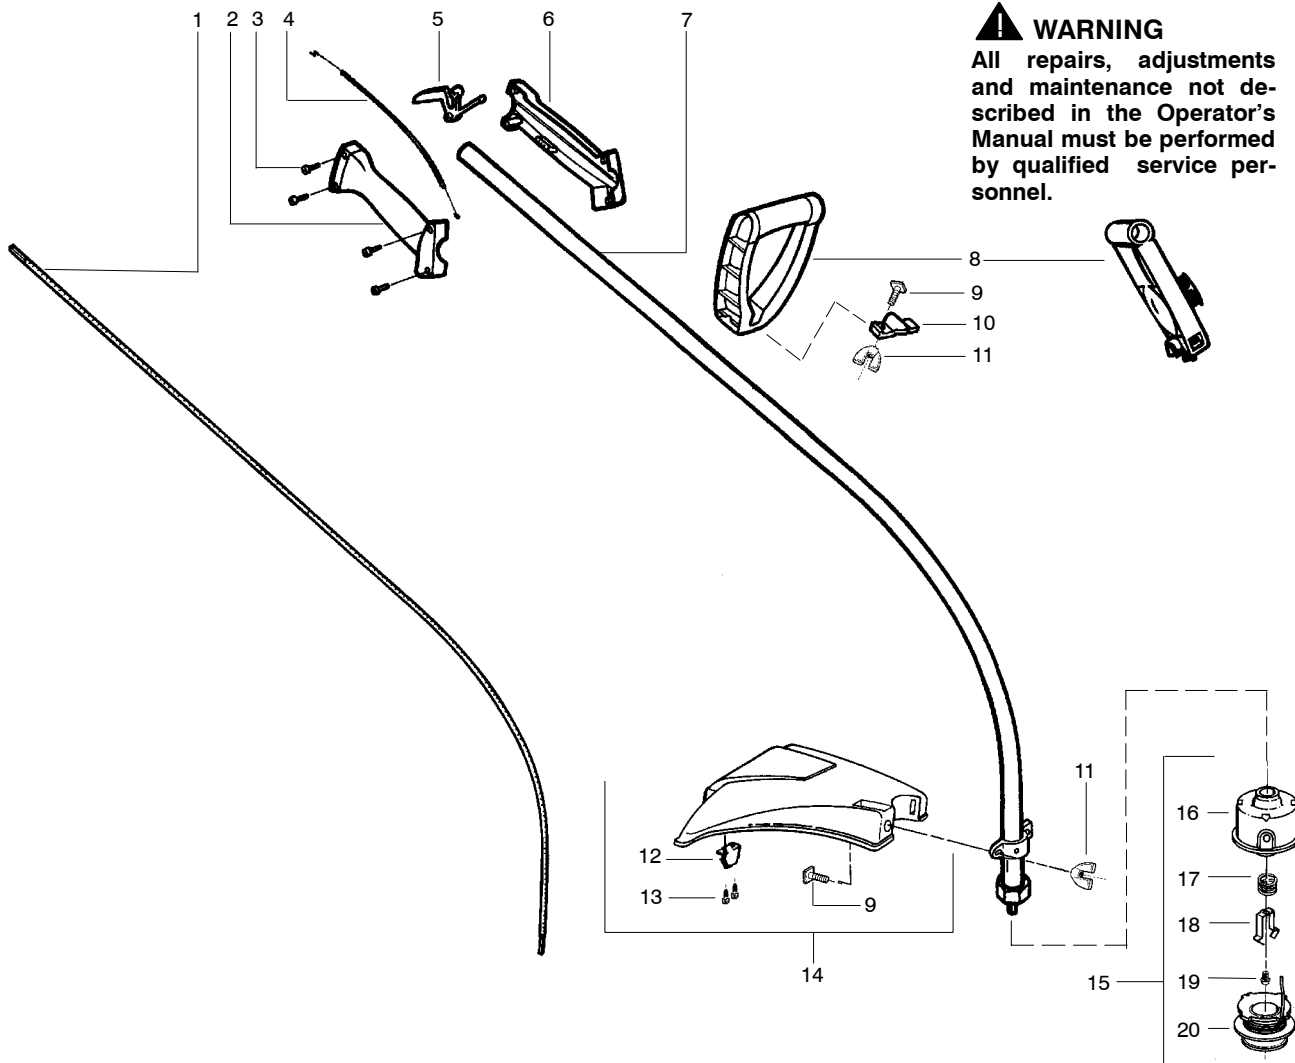

PARTS LIST NO. 530163945		WEED EATER® PARTS LIST	MODEL(s) Featherlite Plus
DATE 4/13/04	REPLACES 530084032 - 3/14/03		Note: Illustration may differ from actual model due to design changes

Ref.	Part No.	Description	Ref.	Part No.	Description
1.	--	Shaft-Flex	13.	530015886	Screw-Line Limiter
	530095803	Featherlite Plus 50"	14.	530069759	Kit-Shield Ass'y. (Incl. 9,11,12,13)
	530095423	Featherlite Plus 51"	15.	952701666	Cutting Head Ass'y. (Incl. 16-20)
2.	530038581	Throttle Hsg. (Right)	16.	530069690	Kit-Hub Ass'y
3.	530016349	Screw-Throttle Hsg.	17.	530401464	Spring-Compression
4.	530071548	Kit-Throttle Cable Ass'y.	18.	530401466	Clip-Retainer-Head
5.	530038682	Trigger	19.	530401467	Screw w/ Washer -Head
6.	530038580	Throttle Hsg. (Left)	20.	952711527	Spool w/Line
7.	--	Drive Shaft Hsg. Ass'y			Not Shown
	530071314	Featherlite Plus 50" (steel tube) (Includes #1)		530088137	Manual
	530069880	Featherlite Plus 51" (alum. tube)		530055350	Shaft Warning Decal
8.	--	Assist Handle		530055162	Stop Decal
	530038708	Featherlite Plus		952701701	Accy-Spool Buddy Handle
	530049898	Featherlite Plus (w/spool buddy)			
9.	530015820	Bolt-Handle/Shield			
10.	--	Clamp-Handle Assist			
	530094742	Featherlite Plus			
	530049901	Featherlite Plus w/spool buddy			
11.	530016118	Wingnut-Handle/Shield			
12.	530052286	Line Limiter			

✓ = NEW PART NUMBER FOR THIS IPL * = REFER TO THE SERVICE REFERENCE INDICATED FOR MORE INFORMATION. (LOCATED AT END OF IPL)

PARTS LIST NO. 530163945		WEED EATER® PARTS LIST	MODEL(s) Featherlite Plus
DATE 4/13/04	REPLACES 530084032-3/14/03		Note: Illustration may differ from actual model due to design changes

↖ = NEW PART NUMBER FOR THIS IPL

★ = REFER TO THE SERVICE REFERENCE INDICATED FOR MORE INFORMATION. (LOCATED AT END OF IPL)

PARTS LIST NO. 530163945		WEED EATER® PARTS LIST	MODEL(s) Featherlite Plus
DATE 4/13/04	REPLACES 530084032-3/14/03		Note: Illustration may differ from actual model due to design changes