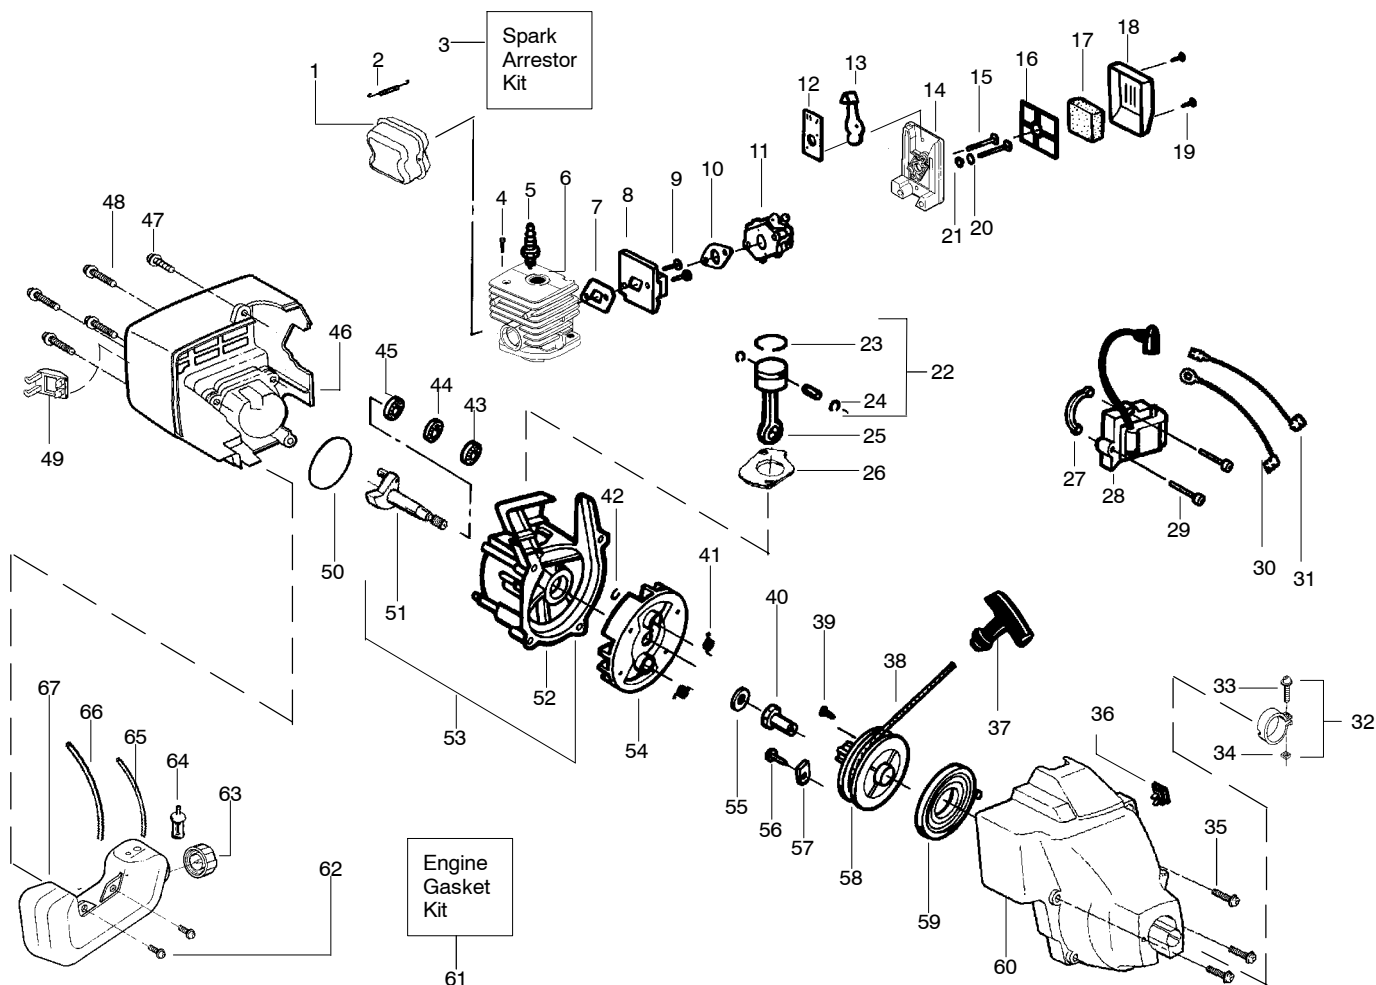

PARTS LIST NO. 530163945		WEED EATER® PARTS LIST	MODEL(s) Featherlite Plus
DATE 4/13/04	REPLACES 530084032 - 3/14/03		Note: Illustration may differ from actual model due to design changes

Ref.	Part No.	Description	Ref.	Part No.	Description
1.	--	Shaft-Flex	13.	530015886	Screw-Line Limiter
	530095803	Featherlite Plus 50"	14.	530069759	Kit-Shield Ass'y. (Incl. 9,11,12,13)
	530095423	Featherlite Plus 51"	15.	952701666	Cutting Head Ass'y. (Incl. 16-20)
2.	530038581	Throttle Hsg. (Right)	16.	530069690	Kit-Hub Ass'y
3.	530016349	Screw-Throttle Hsg.	17.	530401464	Spring-Compression
4.	530071548	Kit-Throttle Cable Ass'y.	18.	530401466	Clip-Retainer-Head
5.	530038682	Trigger	19.	530401467	Screw w/ Washer -Head
6.	530038580	Throttle Hsg. (Left)	20.	952711527	Spool w/Line
7.	--	Drive Shaft Hsg. Ass'y			Not Shown
	530071314	Featherlite Plus 50" (steel tube) (Includes #1)		530088137	Manual
	530069880	Featherlite Plus 51" (alum. tube)		530055350	Shaft Warning Decal
8.	--	Assist Handle		530055162	Stop Decal
	530038708	Featherlite Plus		952701701	Accy-Spool Buddy Handle
	530049898	Featherlite Plus (w/spool buddy)			
9.	530015820	Bolt-Handle/Shield			
10.	--	Clamp-Handle Assist			
	530094742	Featherlite Plus			
	530049901	Featherlite Plus w/spool buddy			
11.	530016118	Wingnut-Handle/Shield			
12.	530052286	Line Limiter			

✓ = NEW PART NUMBER FOR THIS IPL * = REFER TO THE SERVICE REFERENCE INDICATED FOR MORE INFORMATION. (LOCATED AT END OF IPL)

PARTS LIST NO. 530163945		WEED EATER® PARTS LIST	MODEL(s) Featherlite Plus
DATE 4/13/04	REPLACES 530084032-3/14/03		Note: Illustration may differ from actual model due to design changes

↖ = NEW PART NUMBER FOR THIS IPL

★ = REFER TO THE SERVICE REFERENCE INDICATED FOR MORE INFORMATION. (LOCATED AT END OF IPL)

PARTS LIST NO. 530163945		WEED EATER® PARTS LIST	MODEL(s) Featherlite Plus
DATE 4/13/04	REPLACES 530084032-3/14/03		Note: Illustration may differ from actual model due to design changes