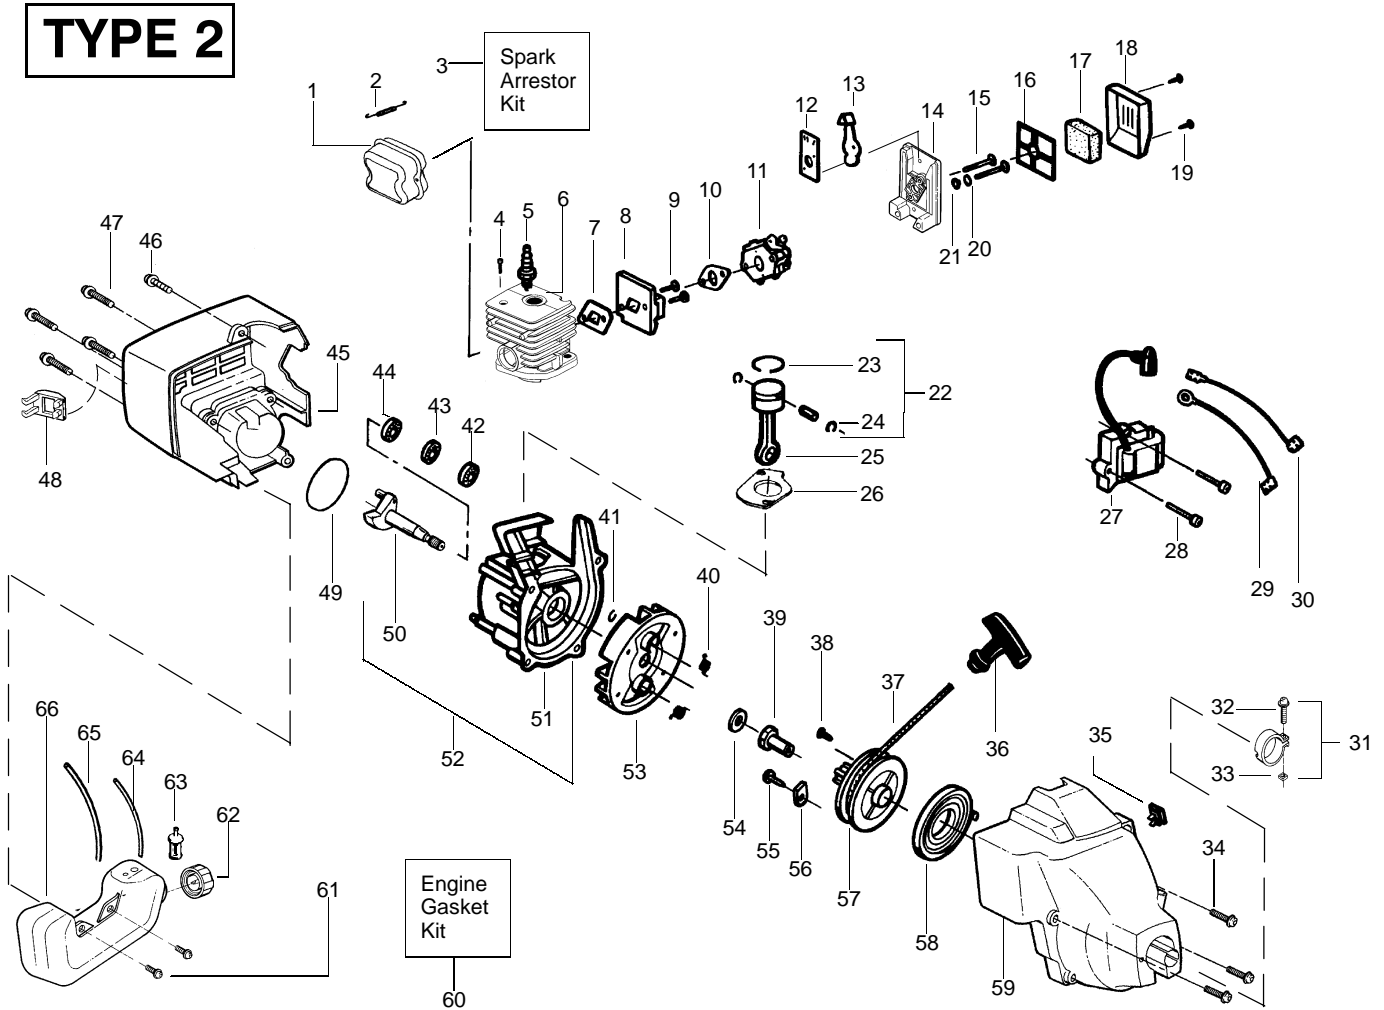

PARTS LIST NO. 530163944		WEED EATER® PARTS LIST	MODEL(s) XT200	
DATE 4/14/03	REPLACES 530084032-1/07/03		Note: Illustration may differ from actual model due to design changes	PAGE NO. 4

Ref.	Part No.	Description	Ref.	Part No.	Description	Ref.	Part No.	Description
1.	530071396	Kit - Muffler S.A. (incl. 2,3)	23.	530055120	Piston Ring	47.	530015810	Screw Guard-Muffler
2.	530042088	Muffler Spring	24.	530015162	Piston Pin Retainer	48.	530054536	O-Ring-C'case(kit)
3.	530071391	Kit-Spark Arrestor	25.	530069945	Connecting Rod Ass'y.	49.	530071363	Assy-Crankshaft
4.	530015953	Screw-Cylinder	26.	530071363	Gasket-Cylinder(kit)	50.	530054753	Kit-Crankcase Ass'y. (Incl. 42-44)
5.	952030249	Spark Plug (RCJ 6Y)	27.	530055160	Ignition Module	51.	530071627	C'case & C'shaft Assy. (Incl. 41,50,51)
6.	530071359	Kit - Cylinder	28.	530016357	Screw	52.	530071624	Flywheel Ass'y. Washer-Flat
7.	530071363	Gasket-Cyl./Carb.(kit)	29.	530014662	Assy-Ground Wire	53.	530069886	Screw
8.	530056403	Carb. Adaptor	30.	530014663	Assy-Leadwire	54.	530015828	Retainer-Can
9.	530016014	Screw	31.	530056365	Nose Cone Clamp Ass'y. (Incls. 32&33)	55.	530015775	Starter Pulley Kit (Incl. 38)
10.	530071363	Gasket-Carb.(kit)	32.	530016381	Screw-Nose Cone	56.	530027523	Starter Spring
11.	---	Kit - Carb. (WA-226)	33.	530016382	Nut-Nose Cone	57.	530069400	Kit-Fan Hsg/Shroud
	530069754	(C1U-W7)	34.	530015810	Screw	60.	530071363	Kit-Engine Gasket (Incl. 7,10,26,49)
	530071630	(C1U-W7D)	35.	530071356	Kit-On/Off Switch	61.	530016379	Retainer
12.	530038747	Choke Plate Mounting	36.	530027569	Starter Handle	62.	530014347	Assy-Fuel Cap
13.	530038686	Choke Shutter	37.	530069232	Kit - Rope	63.	530095646	Assy-Fuel Pickup
14.	530052431	Air Box	38.	530016080	Screw	64.	530069247	Kit-Fuel Line (Small)
15.	530016353	Screw	39.	530038604	Drive Coupling	65.	530069216	Kit-Fuel Line (Large)
16.	530036569	Plate - Filter Support	40.	530023817	Starter Dog Spring	66.	530049379	Assy-Fuel Tank (Incl. cap, fuel lines, filter)
17.	530036575	Air Filter Foam	41.	530015941	Retain. Ring-C'shaft			
18.	530036568	Air Filter Cover	42.	530055728	Outer Bearing			
19.	530016349	Screw	43.	530071615	Kit-C'case Seal			
20.	530015852	Spacer-Choke	44.	530032125	Inner Bearing			
21.	530015254	Washer	45.	530056547	Shroud			
22.	530071357	Kit - Piston (Incl. 23, 24 & Pin)	46.	530015886	Screw			

✓ = NEW PART NUMBER FOR THIS IPL

* = REFER TO THE SERVICE REFERENCE INDICATED FOR MORE INFORMATION. (LOCATED AT END OF IPL)