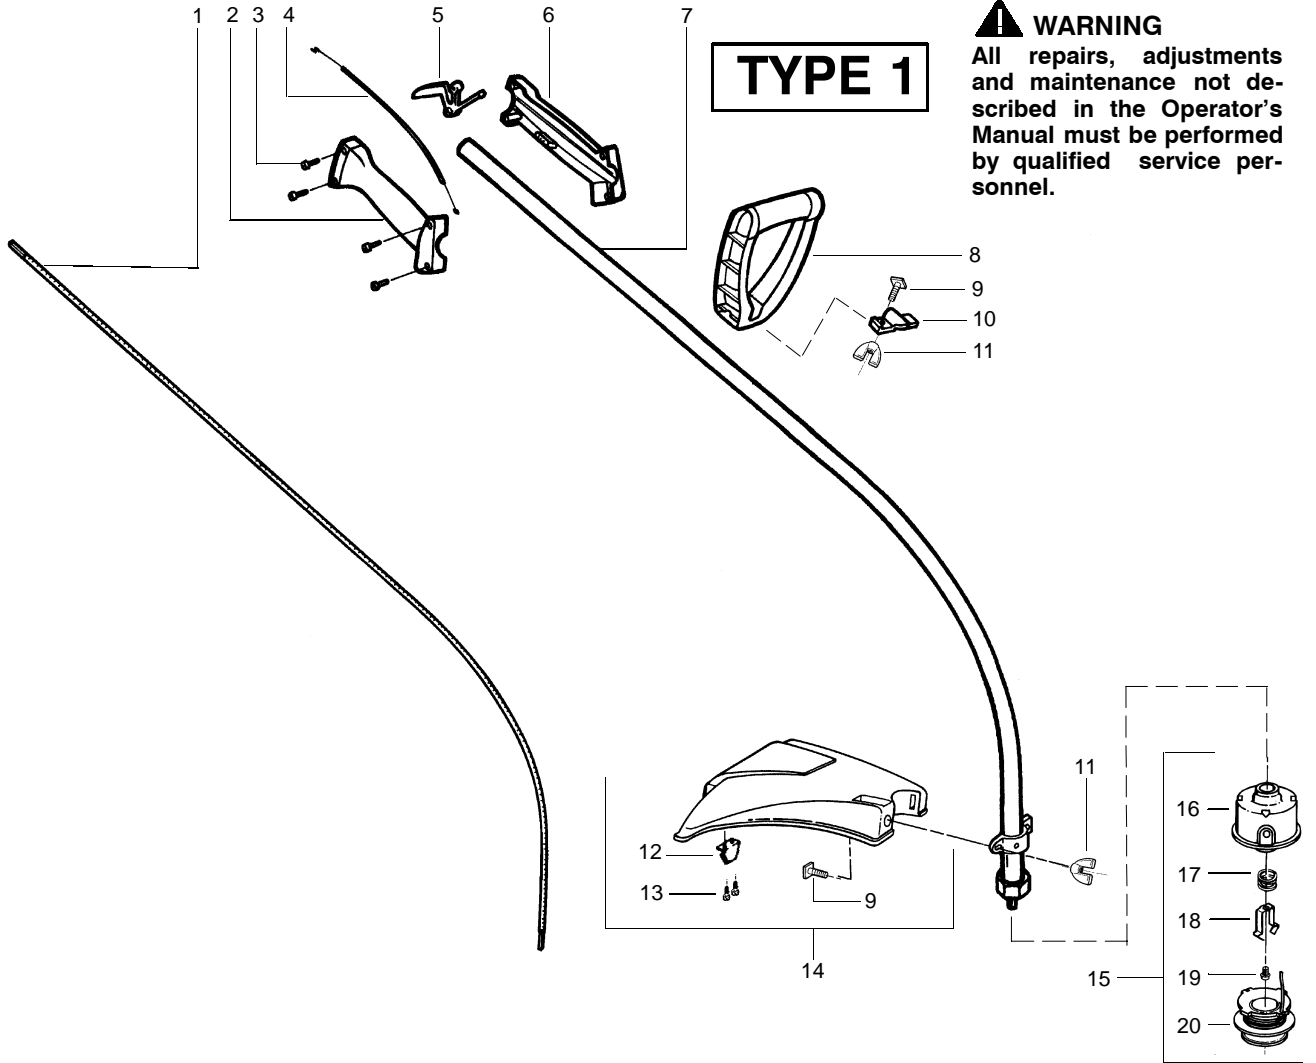

PARTS LIST NO. 530163944		WEED EATER® PARTS LIST	MODEL(s) XT200
DATE 4/14/03	REPLACES 530084032 - 1/07/03		Note: Illustration may differ from actual model due to design changes

Ref.	Part No.	Description	Ref.	Part No.	Description
1.	530095613	Shaft-Flex	13.	530015966	Screw-Line Limiter
2.	530038581	Throttle Hsg. (Right)	14.	530069686	Kit-Shield Ass'y. (Incl. 9,11,12,13)
3.	530016349	Screw-Throttle Hsg.	15.	952701666	Cutting Head Ass'y. (Incl. 16-20)
4.	530071548	Kit-Throttle Cable Ass'y.	16.	530069690	Kit-Hub Ass'y
5.	530038682	Trigger	17.	530401464	Spring-Compression
6.	530038580	Throttle Hsg. (Left)	18.	530401466	Clip-Retainer-Head
7.	530071425	Drive Shaft Hsg. Ass'y	19.	530401467	Screw w/ Washer -Head
8.	530038708	Assist Handle	20.	952711527	Spool w/Line
9.	530015820	Bolt-Handle/Shield			Not Shown
10.	530094742	Clamp-Handle Assist		530088137	Manual
11.	530016118	Wingnut-Handle/Shield		530055350	Shaft Warning Decal
12.	530052287	Line Limiter		530055162	Stop Decal

▲ WARNING
All repairs, adjustments and maintenance not described in the Operator's Manual must be performed by qualified service personnel.

Ref.	Part No.	Description	Ref.	Part No.	Description
1.	530095613	Shaft-Flex			
2.	530038581	Throttle Hsg. (Right)	13.	530015886	Screw-Line Limiter
3.	530016349	Screw-Throttle Hsg.	14.	530069759	Kit-Shield Ass'y. (Incl. 9,11,12,13)
4.	530071548	Kit-Throttle Cable Ass'y.	15.	952711593	Accy-Cutting Head Ass'y. (Incl. 16-20)
5.	530038682	Trigger	16.	530095770	Assy-Hub
6.	530038580	Throttle Hsg. (Left)	17.	530401958	Spring-Compression
7.	530069883	Drive Shaft Hsg. Ass'y	18.	530401957	Clip-Retainer-Head
8.	530038708	Assist Handle	19.	530401467	Screw w/ Washer -Head
9.	530015820	Bolt-Handle/Shield	20.	952711594	Accy-Spool w/Line
10.	530094742	Clamp-Handle Assist			
11.	530016118	Wingnut-Handle/Shield			
12.	530052286	Line Limiter			
				Not Shown	
			✓	530163333	Manual
				530055350	Shaft Warning Decal
				530054864	Decal-Start Inst.