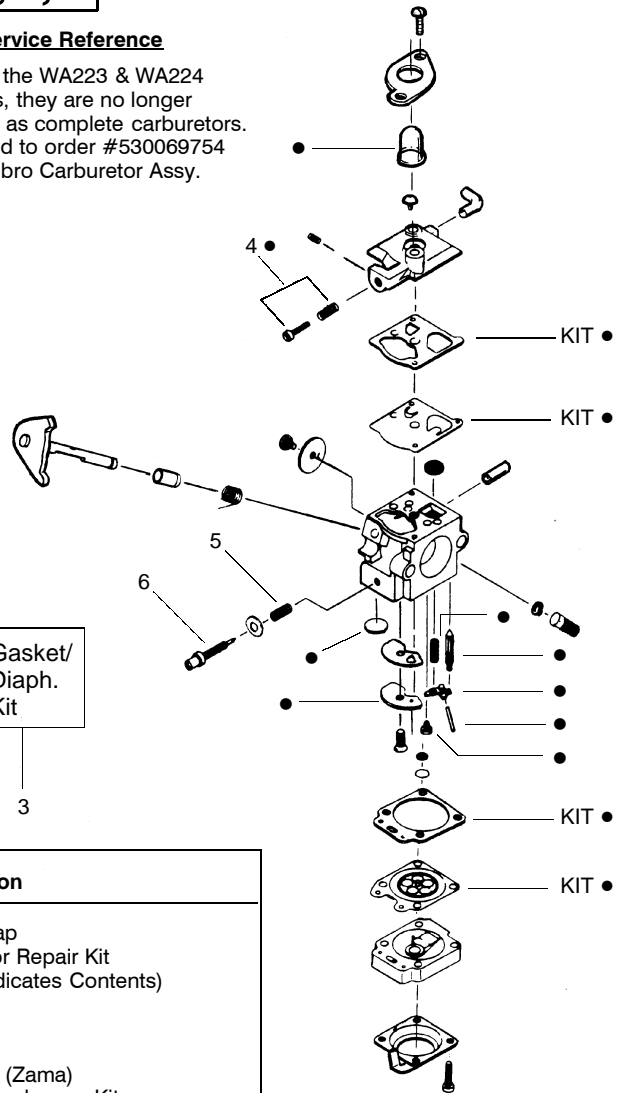

▲ WARNING
All repairs, adjustments and maintenance not described in the Operator's Manual must be performed by qualified service personnel.

Ref.	Part No.	Description	Ref.	Part No.	Description
1.	530095613	Shaft-Flex			
2.	530038581	Throttle Hsg. (Right)	13.	530015886	Screw-Line Limiter
3.	530016349	Screw-Throttle Hsg.	14.	530069759	Kit-Shield Ass'y. (Incl. 9,11,12,13)
4.	530071548	Kit-Throttle Cable Ass'y.	15.	952711593	Accy-Cutting Head Ass'y. (Incl. 16-20)
5.	530038682	Trigger	16.	530095770	Assy-Hub
6.	530038580	Throttle Hsg. (Left)	17.	530401958	Spring-Compression
7.	530069883	Drive Shaft Hsg. Ass'y	18.	530401957	Clip-Retainer-Head
8.	530038708	Assist Handle	19.	530401467	Screw w/ Washer -Head
9.	530015820	Bolt-Handle/Shield	20.	952711594	Accy-Spool w/Line
10.	530094742	Clamp-Handle Assist			
11.	530016118	Wingnut-Handle/Shield			
12.	530052286	Line Limiter			
				Not Shown	
			✓	530163333	Manual
				530055350	Shaft Warning Decal
				530054864	Decal-Start Inst.

✓ = NEW PART NUMBER FOR THIS IPL * = REFER TO THE SERVICE REFERENCE INDICATED FOR MORE INFORMATION. (LOCATED AT END OF IPL)

PARTS LIST NO. 530163944		WEED EATER® PARTS LIST	MODEL(s) XT200
DATE 4/14/03	REPLACES 530084032-1/07/03		Note: Illustration may differ from actual model due to design changes

Carb. Repair Kit 2
Gasket/Diaph. Kit 3

Ref.	Part No.	Description
1.	530038403	Limiter Cap
2.	-	Carburetor Repair Kit (● Indicates Contents)
	530069839	WA223
	530069841	WA224
	530069842	WA226
	530069969	C1U-W7 (Zama)
3.	-	Gasket/Diaphragm Kit (KIT= Indicates Contents)
	530069844	WA223, WA224 & WA226
	530069970	C1U-W7 (Zama)
4.	530035296	Idle Screw & Spring Kit
5.	530035342	Low Speed Spring
6.	530035341	Low Speed Needle