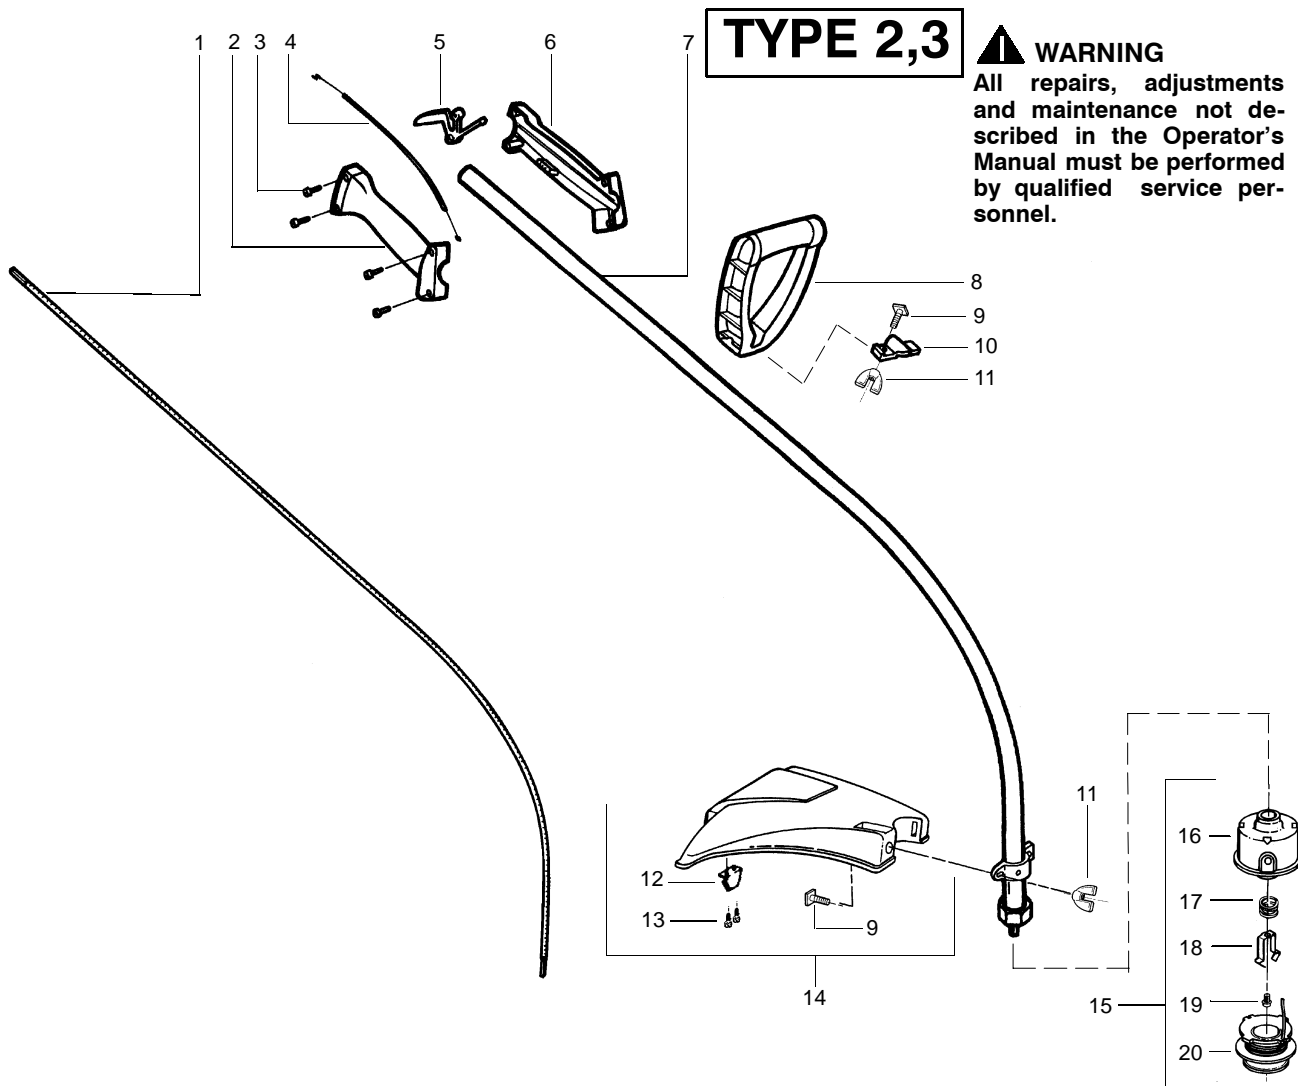

PARTS LIST NO. 530163944		WEED EATER® PARTS LIST	MODEL(s) XT200
DATE 4/14/03	REPLACES 530084032 - 1/07/03		Note: Illustration may differ from actual model due to design changes

Ref.	Part No.	Description	Ref.	Part No.	Description
1.	530095613	Shaft-Flex	13.	530015966	Screw-Line Limiter
2.	530038581	Throttle Hsg. (Right)	14.	530069686	Kit-Shield Ass'y. (Incl. 9,11,12,13)
3.	530016349	Screw-Throttle Hsg.	15.	952701666	Cutting Head Ass'y. (Incl. 16-20)
4.	530071548	Kit-Throttle Cable Ass'y.	16.	530069690	Kit-Hub Ass'y
5.	530038682	Trigger	17.	530401464	Spring-Compression
6.	530038580	Throttle Hsg. (Left)	18.	530401466	Clip-Retainer-Head
7.	530071425	Drive Shaft Hsg. Ass'y	19.	530401467	Screw w/ Washer -Head
8.	530038708	Assist Handle	20.	952711527	Spool w/Line
9.	530015820	Bolt-Handle/Shield			Not Shown
10.	530094742	Clamp-Handle Assist		530088137	Manual
11.	530016118	Wingnut-Handle/Shield		530055350	Shaft Warning Decal
12.	530052287	Line Limiter		530055162	Stop Decal

▲ WARNING
All repairs, adjustments and maintenance not described in the Operator's Manual must be performed by qualified service personnel.

Ref.	Part No.	Description	Ref.	Part No.	Description
1.	530095613	Shaft-Flex			
2.	530038581	Throttle Hsg. (Right)	13.	530015886	Screw-Line Limiter
3.	530016349	Screw-Throttle Hsg.	14.	530069759	Kit-Shield Ass'y. (Incl. 9,11,12,13)
4.	530071548	Kit-Throttle Cable Ass'y.	15.	952711593	Accy-Cutting Head Ass'y. (Incl. 16-20)
5.	530038682	Trigger	16.	530095770	Assy-Hub
6.	530038580	Throttle Hsg. (Left)	17.	530401958	Spring-Compression
7.	530069883	Drive Shaft Hsg. Ass'y	18.	530401957	Clip-Retainer-Head
8.	530038708	Assist Handle	19.	530401467	Screw w/ Washer -Head
9.	530015820	Bolt-Handle/Shield	20.	952711594	Accy-Spool w/Line
10.	530094742	Clamp-Handle Assist			
11.	530016118	Wingnut-Handle/Shield			
12.	530052286	Line Limiter			
				Not Shown	
			✓	530163333	Manual
				530055350	Shaft Warning Decal
				530054864	Decal-Start Inst.