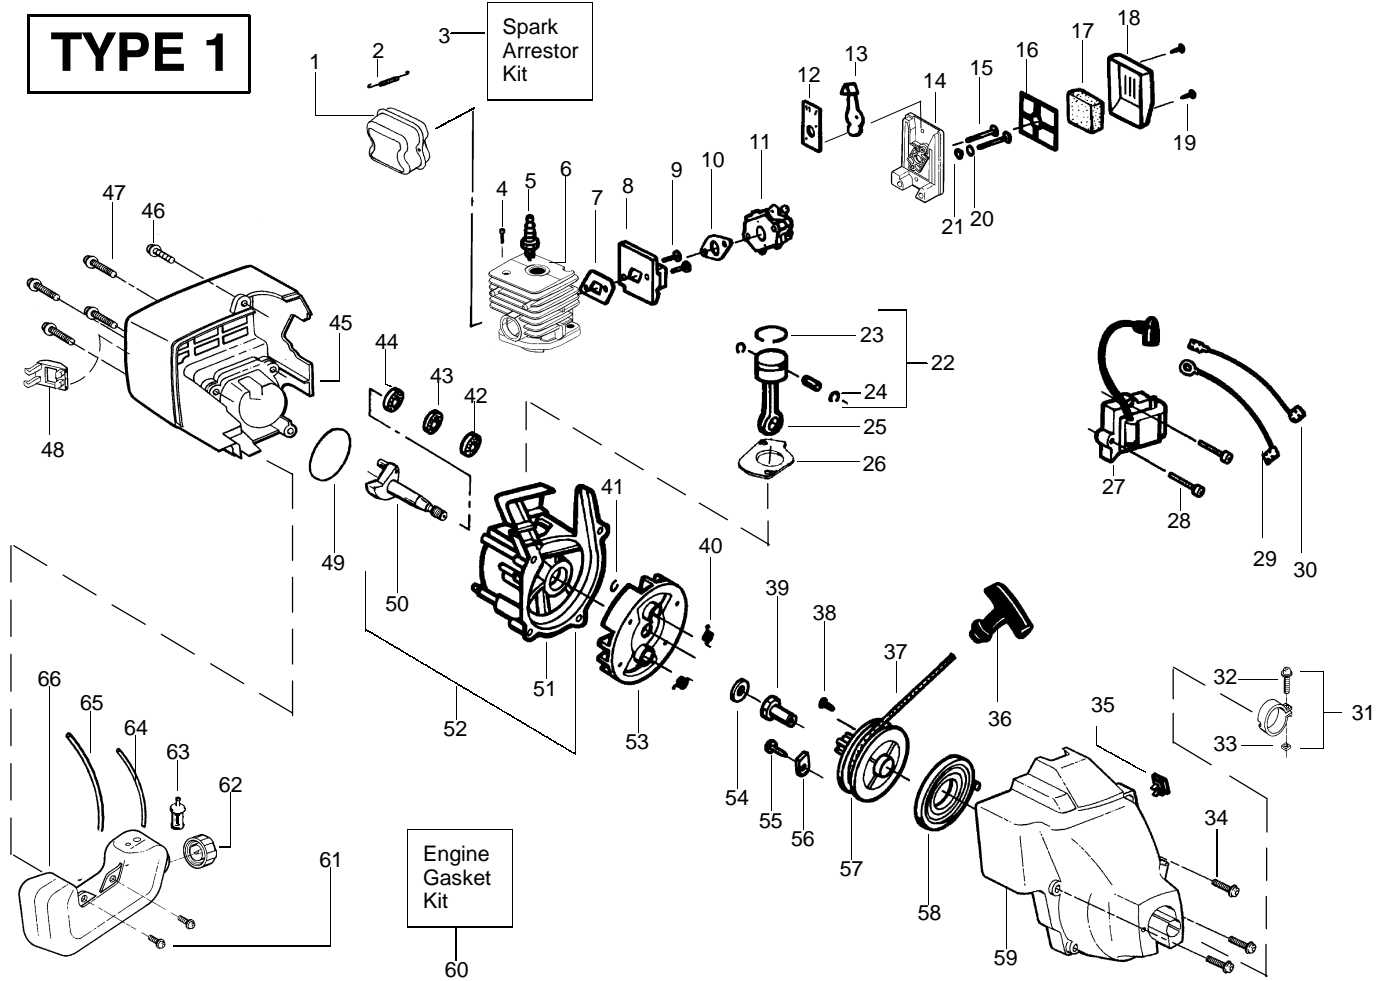

PARTS LIST NO. 530163944		WEED EATER® PARTS LIST	MODEL(S) XT200	
DATE 4/14/03	REPLACES 530084032 - 1/07/03		Note: Illustration may differ from actual model due to design changes	PAGE NO. 3

Ref.	Part No.	Description	Ref.	Part No.	Description	Ref.	Part No.	Description
1.	530071396	Kit - Muffler S.A. (incl. 2,3)	23.	530036404	Piston Ring	46.	530015886	Screw
2.	530042088	Muffler Spring	24.	530015162	Piston Pin Retainer	47.	530015810	Screw
3.	530071391	Kit-Spark Arrestor	25.	530069615	Connecting Rod Ass'y.	48.	530054536	Guard-Muffler
4.	530015953	Screw-Cylinder	26.	530069616	Gasket-Cylinder(kit)	49.	*****	O-Ring-C'case(kit)
5.	952030249	Spark Plug (RCJ 6Y)	27.	530055160	Ignition Module	50.	530054753	Assy-Crankshaft
6.	530069619	Kit - Cylinder	28.	530016357	Screw	51.	530071627	Kit-Crankcase Ass'y. (Incl. 42-44)
7.	530069616	Gasket-Cyl./Carb.(kit)	29.	530014662	Assy-Ground Wire	52.	530071624	C'case & C'shaft Ass'y. (Incl. 41,50,51)
8.	530047659	Carb. Adaptor	30.	530014663	Assy-Leadwire	53.	530069886	Flywheel Ass'y.
9.	530016014	Screw	31.	530056365	Nose Cone Clamp Ass'y. (Incls. 32&33)	54.	530015828	Washer-Flat
10.	530069616	Gasket-Carb.(kit)	32.	530016381	Screw-Nose Cone	55.	530015775	Screw
11.	530069971	Kit - Carburetor Ass'y (Incl. Limiter Cap)	33.	530016382	Nut-Nose Cone	56.	530027523	Retainer-Can
12.	530038747	Choke Plate Mounting	34.	530015810	Screw	57.	530069400	Starter Pulley Kit (Incl. 38)
13.	530038686	Choke Shutter	35.	530071356	Kit-On/Off Switch	58.	530042085	Starter Spring
14.	530052431	Air Box	36.	530027569	Starter Handle	59.	530069685	Kit-Fan Hsg/Shroud
15.	530015887	Screw	37.	530069232	Kit - Rope	60.	530069616	Kit-Engine Gasket (Incl. 7,10,26,49)
16.	530036569	Plate - Filter Support	38.	530016080	Screw	61.	530016379	Retainer
17.	530036575	Air Filter Foam	39.	530038604	Drive Coupling	62.	530014347	Assy-Fuel Cap
18.	530036568	Air Filter Cover	40.	530023817	Starter Dog Spring	63.	530095646	Assy-Fuel Pickup
19.	530015880	Screw	41.	530015941	Retain. Ring-C'shaft	64.	530069247	Kit-Fuel Line (Small)
20.	530015852	Spacer-Choke	42.	530055728	Outer Bearing	65.	530069216	Kit-Fuel Line (Large)
21.	530015254	Washer	43.	530071615	Kit-C'case Seal	66.	530049379	Assy-Fuel Tank (Incl. cap, fuel lines, filter)
22.	530069621	Kit - Piston (Incl. 23, 24 & Pin)	44.	530032125	Inner Bearing			
			45.	530069685	Assy.-Fan Hsg/Shroud			

↖ = NEW PART NUMBER FOR THIS IPL   * = REFER TO THE SERVICE REFERENCE INDICATED FOR MORE INFORMATION. (LOCATED AT END OF IPL)