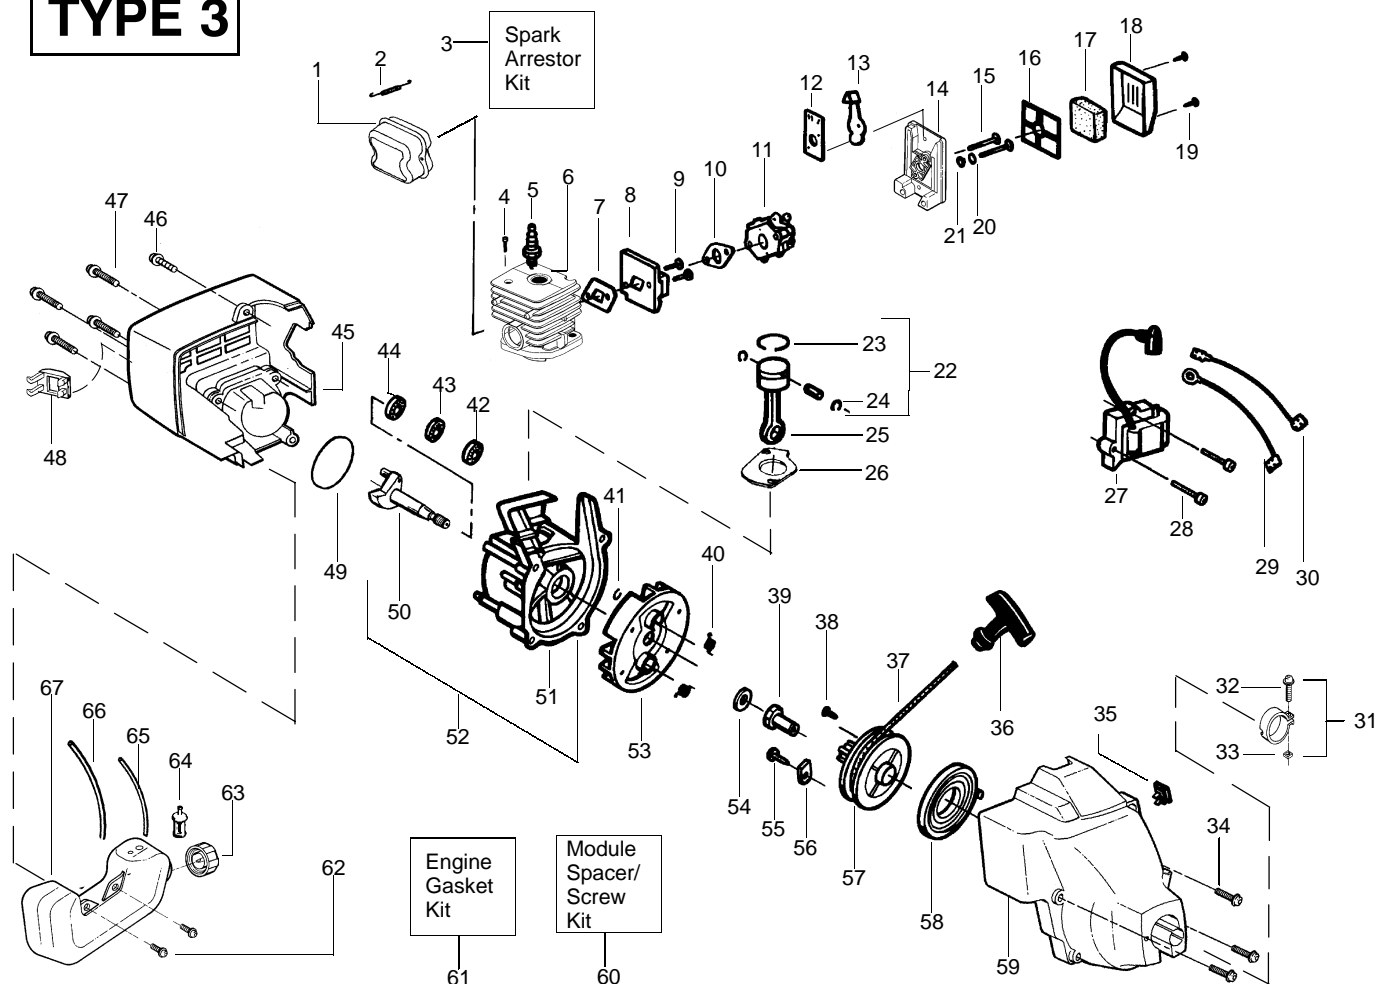

PARTS LIST NO. 530163944		WEED EATER® PARTS LIST	MODEL(S) XT200	
DATE 4/14/03	REPLACES 530084032-1/07/03		Note: Illustration may differ from actual model due to design changes	PAGE NO. 5

TYPE 3

Ref.	Part No.	Description	Ref.	Part No.	Description	Ref.	Part No.	Description
1.	530071396	Kit - Muffler S.A. (incl. 2,3)	23.	530055120	Piston Ring	48.	530054536	Guard-Muffler
2.	530042088	Muffler Spring	24.	530015162	Piston Pin Retainer	49.	530071363	O-Ring-C'case(kit)
3.	530071391	Kit-Spark Arrestor	25.	530069945	Connecting Rod Ass'y.	50.	530054753	Assy-Crankshaft
4.	530015953	Screw-Cylinder	26.	530071363	Gasket-Cylinder(kit)	51.	530071627	Kit-Crankcase Ass'y. (Incl. 42-44)
5.	952030249	Spark Plug (RCJ 6Y)	27.	530055160	Ignition Module	52.	530071624	C'case & C'shaft Assy. (Incl. 41,50,51)
6.	530071359	Kit - Cylinder	28.	530016357	Screw	53.	530069886	Flywheel Ass'y.
7.	530071363	Gasket-Cyl./Carb.(kit)	29.	530014662	Assy-Ground Wire	54.	530015828	Washer-Flat
8.	530057634	Carb. Adaptor	30.	530014663	Assy-Leadwire	55.	530015775	Screw
9.	530016014	Screw	31.	530056365	Nose Cone Clamp Ass'y. (Incls. 32&33)	56.	530027523	Retainer-Can
10.	530071363	Gasket-Carb.(kit)	32.	530016381	Screw-Nose Cone	57.	530069400	Starter Pulley Kit (Incl. 38)
11.	530071630	Kit - Carb. (C1U-W7D)	33.	530016382	Nut-Nose Cone	58.	530042085	Starter Spring
12.	530038747	Choke Plate Mounting	34.	530015810	Screw	59.	530071667	Kit-Fan Hsg/Shroud
13.	530038686	Choke Shutter	35.	530071356	Kit-On/Off Switch	60.	530071731	Kit-Module Spacer & Screws
14.	530052431	Air Box	36.	530027569	Starter Handle	61.	530071363	Kit-Engine Gasket (Incl. 7,10,26,49)
15.	530016393	Screw	37.	530069232	Kit - Rope	62.	530016379	Retainer
16.	530036569	Plate - Filter Support	38.	530016080	Screw	63.	530014347	Assy-Fuel Cap
17.	530036575	Air Filter Foam	39.	530038604	Drive Coupling	64.	530095646	Assy-Fuel Pickup
18.	530036568	Air Filter Cover	40.	530023817	Starter Dog Spring	65.	530069247	Kit-Fuel Line (Small)
19.	530016349	Screw	41.	530015941	Retain. Ring-C' shaft	66.	530069216	Kit-Fuel Line (Large)
20.	530015852	Spacer-Choke	42.	530055728	Outer Bearing	67.	530049379	Assy-Fuel Tank (Incl. cap, fuel lines, filter)
21.	530015254	Washer	43.	530071615	Kit-C'case Seal			
22.	530071357	Kit - Piston (Incl. 23, 24 & Pin)	44.	530032125	Inner Bearing			
			45.	530056547	Shroud			
			46.	530015886	Screw			
			47.	530015810	Screw			

✓ = NEW PART NUMBER FOR THIS IPL   * = REFER TO THE SERVICE REFERENCE INDICATED FOR MORE INFORMATION. (LOCATED AT END OF IPL)