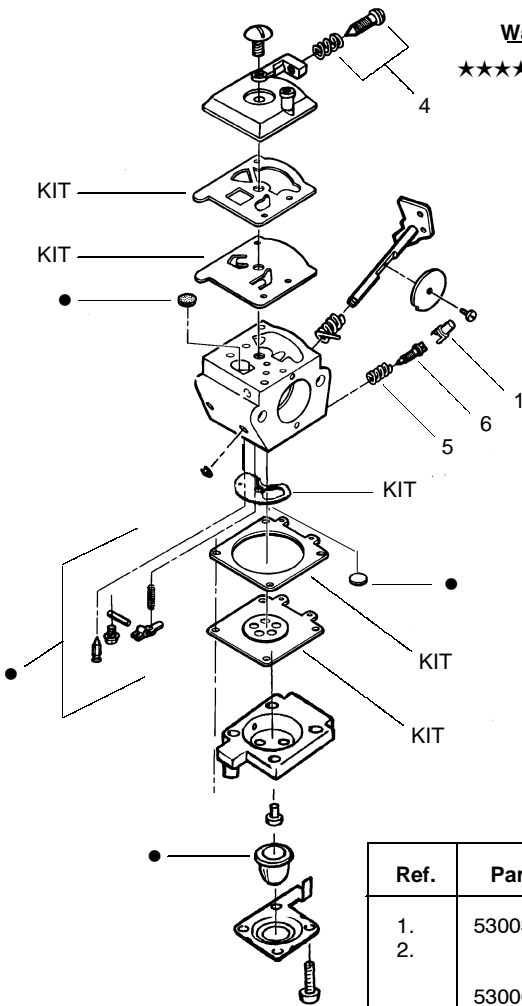

▲ WARNING
All repairs, adjustments and maintenance not described in the Operator's Manual must be performed by qualified service personnel.

Ref.	Part No.	Description	Ref.	Part No.	Description
1.	530095613	Shaft-Flex			
2.	530038581	Throttle Hsg. (Right)	13.	530015886	Screw-Line Limiter
3.	530016349	Screw-Throttle Hsg.	14.	530069759	Kit-Shield Ass'y. (Incl. 9,11,12,13)
4.	530071548	Kit-Throttle Cable Ass'y.	15.	952711593	Accy-Cutting Head Ass'y. (Incl. 16-20)
5.	530038682	Trigger	16.	530095770	Assy-Hub
6.	530038580	Throttle Hsg. (Left)	17.	530401958	Spring-Compression
7.	530069883	Drive Shaft Hsg. Ass'y	18.	530401957	Clip-Retainer-Head
8.	530038708	Assist Handle	19.	530401467	Screw w/ Washer -Head
9.	530015820	Bolt-Handle/Shield	20.	952711594	Accy-Spool w/Line
10.	530094742	Clamp-Handle Assist			
11.	530016118	Wingnut-Handle/Shield			
12.	530052286	Line Limiter			
				Not Shown	
			✓	530163333	Manual
				530055350	Shaft Warning Decal
				530054864	Decal-Start Inst.

✓ = NEW PART NUMBER FOR THIS IPL * = REFER TO THE SERVICE REFERENCE INDICATED FOR MORE INFORMATION. (LOCATED AT END OF IPL)

PARTS LIST NO. 530163944		WEED EATER® PARTS LIST	MODEL(s) XT200
DATE 4/14/03	REPLACES 530084032-1/07/03		Note: Illustration may differ from actual model due to design changes

Carb. Repair Kit 2
Gasket/Diaph. Kit 3

Ref.	Part No.	Description
1.	530038403	Limiter Cap
2.	-	Carburetor Repair Kit (● Indicates Contents)
	530069839	WA223
	530069841	WA224
	530069842	WA226
	530069969	C1U-W7 (Zama)
3.	-	Gasket/Diaphragm Kit (KIT= Indicates Contents)
	530069844	WA223, WA224 & WA226
	530069970	C1U-W7 (Zama)
4.	530035296	Idle Screw & Spring Kit
5.	530035342	Low Speed Spring
6.	530035341	Low Speed Needle