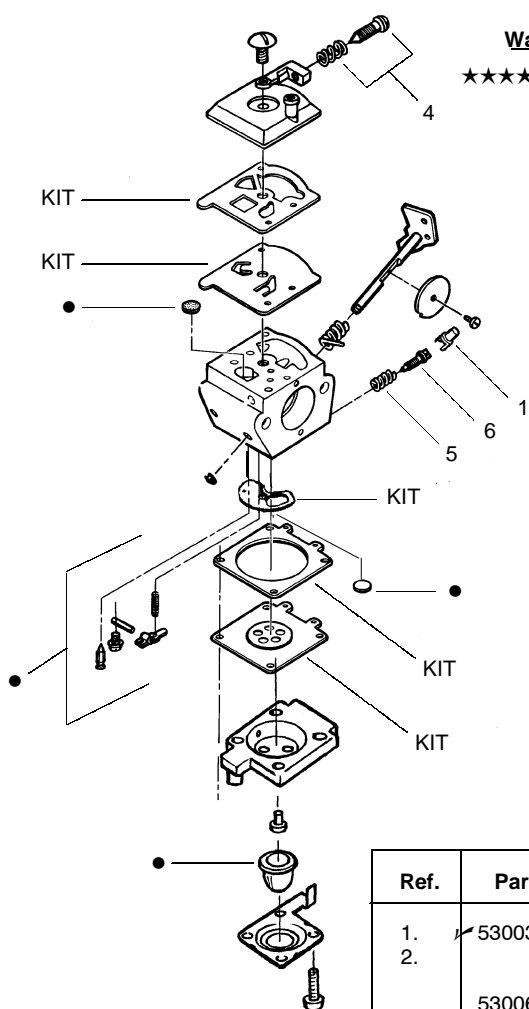

Ref.	Part No.	Description	Ref.	Part No.	Description
1.	530095613	Shaft-Flex	13.	530015966	Screw-Line Limiter
2.	530038581	Throttle Hsg. (Right)	14.	530069686	Kit-Shield Ass'y. (Incl. 9,11,12,13)
3.	530016349	Screw-Throttle Hsg.	15.	952701666	Cutting Head Ass'y. (Incl. 16-20)
4.	530071548	Kit-Throttle Cable Ass'y.	16.	530069690	Kit-Hub Ass'y
5.	530038682	Trigger	17.	530401464	Spring-Compression
6.	530038580	Throttle Hsg. (Left)	18.	530401466	Clip-Retainer-Head
7.	530071425	Drive Shaft Hsg. Ass'y	19.	530401467	Screw w/ Washer -Head
8.	530038708	Assist Handle	20.	952711527	Spool w/Line
9.	530015820	Bolt-Handle/Shield			Not Shown
10.	530094742	Clamp-Handle Assist		530083930	Manual (XT-25 Only)
11.	530016118	Wingnut-Handle/Shield		530055350	Shaft Warning Decal
12.	530052287	Line Limiter		530055162	Stop Decal

↖ = NEW PART NUMBER FOR THIS IPL      ★ = REFER TO THE SERVICE REFERENCE INDICATED FOR MORE INFORMATION. (LOCATED AT END OF IPL)

PARTS LIST NO. 530163943		<b>WEED EATER®</b> PARTS LIST	MODEL(s) XT25
DATE 3/13/03	REPLACES 530084032-1/07/03		Note: Illustration may differ from actual model due to design changes

**Carburetor Assembly Kits**

**WA224 - See Service Ref.**

**WA226-#530069754**

**C1U-W7 Zama - 530069971**

**WA223 - See Service Ref.**

**Walbro Carburetor Service Reference**

★★★★★ If replacing the WA223 & WA224 Carburetors, they are no longer serviceable as complete carburetors. You will need to order #530069754 WA226 Walbro Carburetor Assy.

Carb. Repair Kit

Gasket/Diaph. Kit

Ref.	Part No.	Description
1.	530038403	Limiter Cap
2.	-	Carburetor Repair Kit (● Indicates Contents)
	530069839	WA223
	530069841	WA224
	530069842	WA226
	530069969	C1U-W7 (Zama)
3.	-	Gasket/Diaphragm Kit (KIT= Indicates Contents)
	530069844	WA223, WA224 & WA226
	530069970	C1U-W7 (Zama)
4.	530035296	Idle Screw & Spring Kit
5.	530035342	Low Speed Spring
6.	530035341	Low Speed Needle