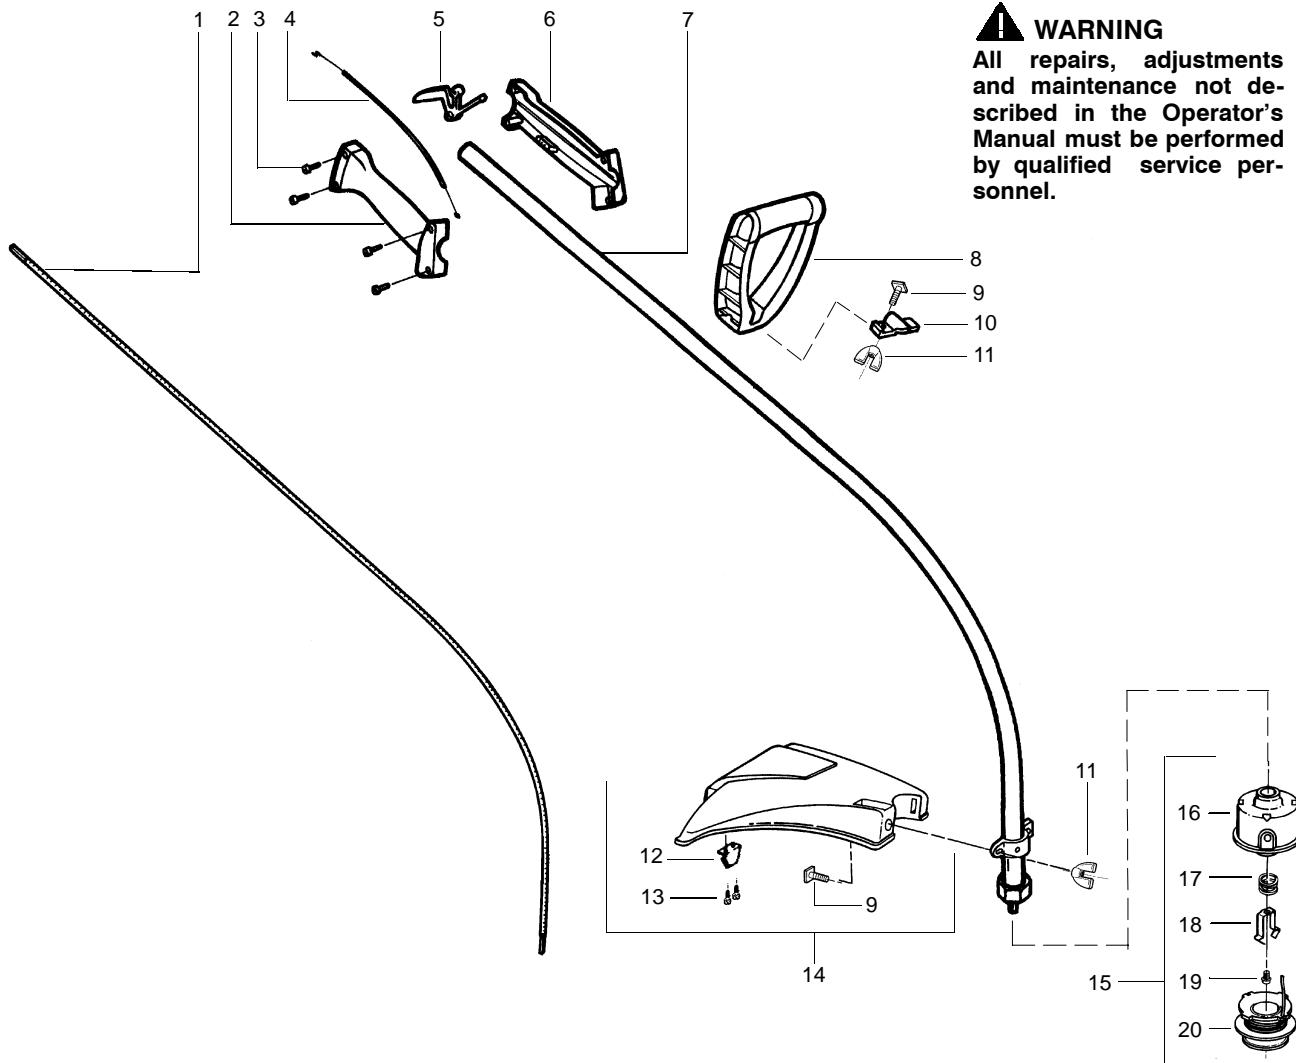

PARTS LIST NO. 530163943		<b>WEED EATER®</b> PARTS LIST	MODEL(s) XT25
DATE 3/13/03	REPLACES 530084032-1/07/03		Note: Illustration may differ from actual model due to design changes

**⚠ WARNING**  
All repairs, adjustments and maintenance not described in the Operator's Manual must be performed by qualified service personnel.

Ref.	Part No.	Description	Ref.	Part No.	Description
1.	530095613	Shaft-Flex	13.	530015966	Screw-Line Limiter
2.	530038581	Throttle Hsg. (Right)	14.	530069686	Kit-Shield Ass'y. (Incl. 9,11,12,13)
3.	530016349	Screw-Throttle Hsg.	15.	952701666	Cutting Head Ass'y. (Incl. 16-20)
4.	530071548	Kit-Throttle Cable Ass'y.	16.	530069690	Kit-Hub Ass'y
5.	530038682	Trigger	17.	530401464	Spring-Compression
6.	530038580	Throttle Hsg. (Left)	18.	530401466	Clip-Retainer-Head
7.	530071425	Drive Shaft Hsg. Ass'y	19.	530401467	Screw w/ Washer -Head
8.	530038708	Assist Handle	20.	952711527	Spool w/Line
9.	530015820	Bolt-Handle/Shield			Not Shown
10.	530094742	Clamp-Handle Assist		530083930	Manual (XT-25 Only)
11.	530016118	Wingnut-Handle/Shield		530055350	Shaft Warning Decal
12.	530052287	Line Limiter		530055162	Stop Decal

✓ = NEW PART NUMBER FOR THIS IPL    \* = REFER TO THE SERVICE REFERENCE INDICATED FOR MORE INFORMATION. (LOCATED AT END OF IPL)

PARTS LIST NO. 530163943		<b>WEED EATER®</b> PARTS LIST	MODEL(s) XT25
DATE 3/13/03	REPLACES 530084032-1/07/03		Note: Illustration may differ from actual model due to design changes

↖ = NEW PART NUMBER FOR THIS IPL      ★ = REFER TO THE SERVICE REFERENCE INDICATED FOR MORE INFORMATION. (LOCATED AT END OF IPL)

PARTS LIST NO. 530163943		<b>WEED EATER®</b> PARTS LIST	MODEL(s) XT25
DATE 3/13/03	REPLACES 530084032-1/07/03		Note: Illustration may differ from actual model due to design changes