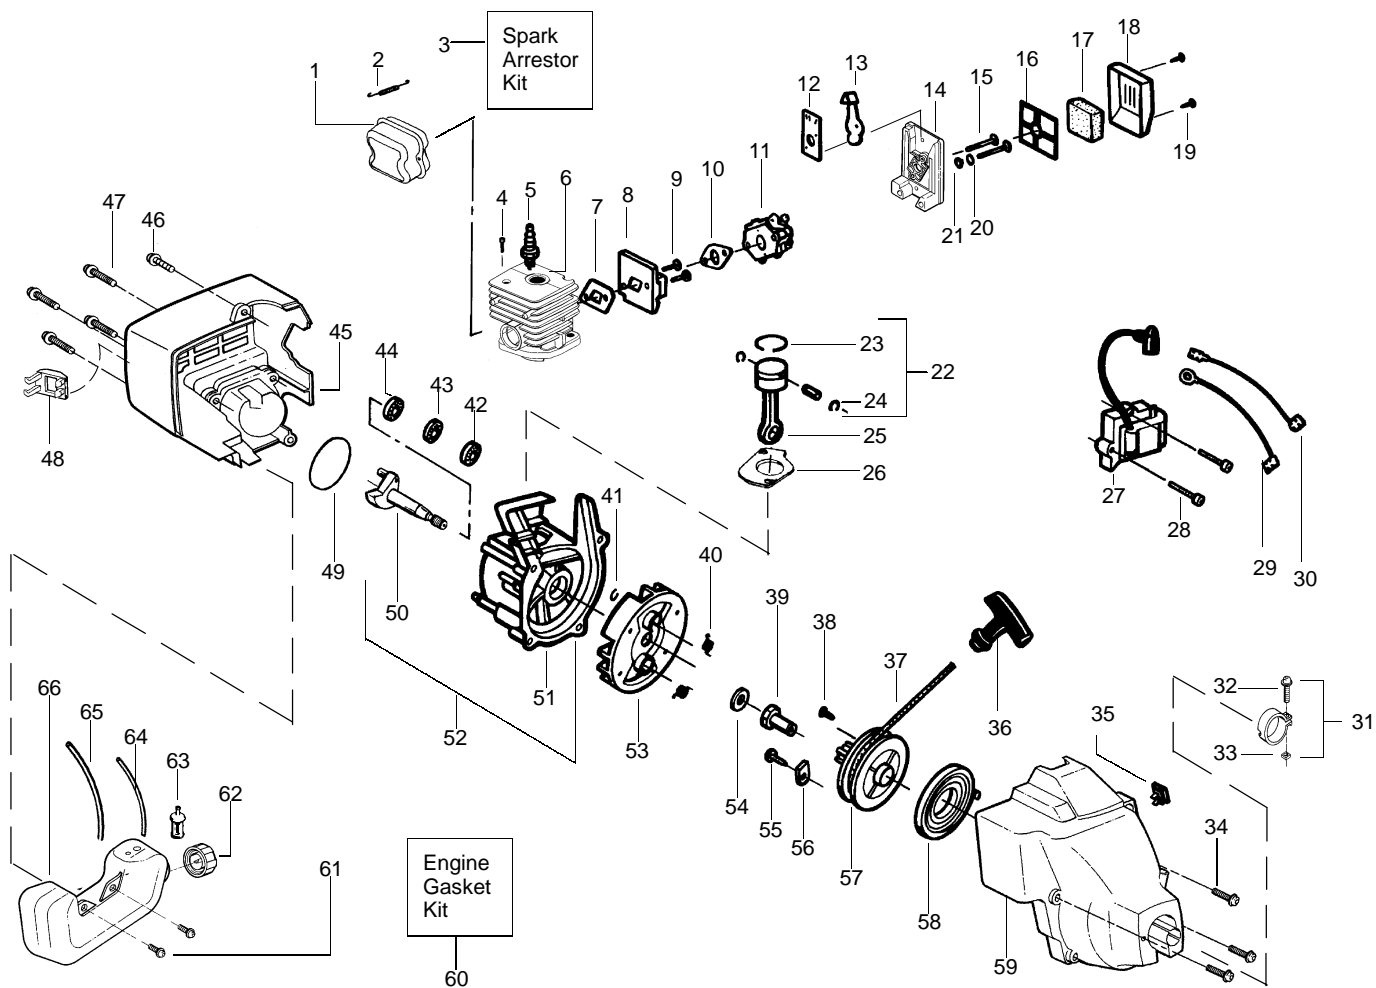

PARTS LIST NO. 530163943		<b>WEED EATER®</b> PARTS LIST	MODEL(s) XT25
DATE 3/13/03	REPLACES 530084032-1/07/03		Note: Illustration may differ from actual model due to design changes

**⚠ WARNING**  
All repairs, adjustments and maintenance not described in the Operator's Manual must be performed by qualified service personnel.

Ref.	Part No.	Description	Ref.	Part No.	Description
1.	530095613	Shaft-Flex	13.	530015966	Screw-Line Limiter
2.	530038581	Throttle Hsg. (Right)	14.	530069686	Kit-Shield Ass'y. (Incl. 9,11,12,13)
3.	530016349	Screw-Throttle Hsg.	15.	952701666	Cutting Head Ass'y. (Incl. 16-20)
4.	530071548	Kit-Throttle Cable Ass'y.	16.	530069690	Kit-Hub Ass'y
5.	530038682	Trigger	17.	530401464	Spring-Compression
6.	530038580	Throttle Hsg. (Left)	18.	530401466	Clip-Retainer-Head
7.	530071425	Drive Shaft Hsg. Ass'y	19.	530401467	Screw w/ Washer -Head
8.	530038708	Assist Handle	20.	952711527	Spool w/Line
9.	530015820	Bolt-Handle/Shield			Not Shown
10.	530094742	Clamp-Handle Assist		530083930	Manual (XT-25 Only)
11.	530016118	Wingnut-Handle/Shield		530055350	Shaft Warning Decal
12.	530052287	Line Limiter		530055162	Stop Decal

✓ = NEW PART NUMBER FOR THIS IPL    \* = REFER TO THE SERVICE REFERENCE INDICATED FOR MORE INFORMATION. (LOCATED AT END OF IPL)

PARTS LIST NO. 530163943		<b>WEED EATER®</b> PARTS LIST	MODEL(s) XT25
DATE 3/13/03	REPLACES 530084032-1/07/03		Note: Illustration may differ from actual model due to design changes

↖ = NEW PART NUMBER FOR THIS IPL      ★ = REFER TO THE SERVICE REFERENCE INDICATED FOR MORE INFORMATION. (LOCATED AT END OF IPL)

PARTS LIST NO. 530163943		<b>WEED EATER®</b> PARTS LIST	MODEL(s) XT25
DATE 3/13/03	REPLACES 530084032-1/07/03		Note: Illustration may differ from actual model due to design changes