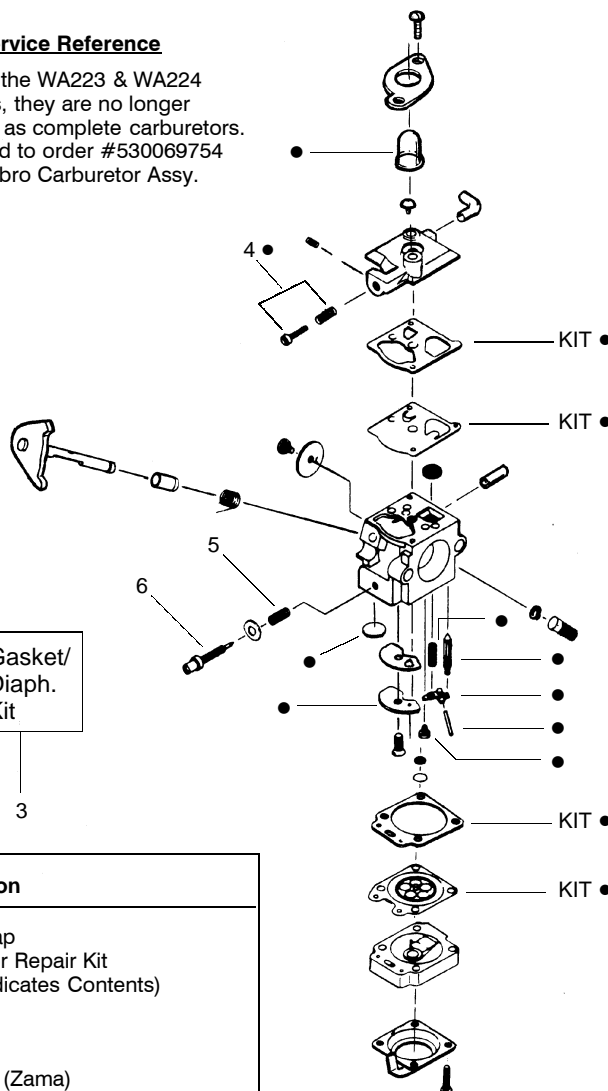

Ref.	Part No.	Description	Ref.	Part No.	Description
1.	530095613	Shaft-Flex	13.	530015966	Screw-Line Limiter
2.	530038581	Throttle Hsg. (Right)	14.	530069686	Kit-Shield Ass'y. (Incl. 9,11,12,13)
3.	530016349	Screw-Throttle Hsg.	15.	952701666	Cutting Head Ass'y. (Incl. 16-20)
4.	530071548	Kit-Throttle Cable Ass'y.	16.	530069690	Kit-Hub Ass'y
5.	530038682	Trigger	17.	530401464	Spring-Compression
6.	530038580	Throttle Hsg. (Left)	18.	530401466	Clip-Retainer-Head
7.	530071425	Drive Shaft Hsg. Ass'y	19.	530401467	Screw w/ Washer -Head
8.	530038708	Assist Handle	20.	952711527	Spool w/Line
9.	530015820	Bolt-Handle/Shield			Not Shown
10.	530094742	Clamp-Handle Assist		530083930	Manual (XT-25 Only)
11.	530016118	Wingnut-Handle/Shield		530055350	Shaft Warning Decal
12.	530052287	Line Limiter		530055162	Stop Decal

↖ = NEW PART NUMBER FOR THIS IPL      ★ = REFER TO THE SERVICE REFERENCE INDICATED FOR MORE INFORMATION. (LOCATED AT END OF IPL)

PARTS LIST NO. 530163943		<b>WEED EATER®</b> PARTS LIST	MODEL(s) XT25
DATE 3/13/03	REPLACES 530084032-1/07/03		Note: Illustration may differ from actual model due to design changes

**Carburetor Assembly Kits**

**WA224 - See Service Ref.**

**WA226-#530069754**

**C1U-W7 Zama - 530069971**

**WA223 - See Service Ref.**

**Walbro Carburetor Service Reference**

★★★★★ If replacing the WA223 & WA224 Carburetors, they are no longer serviceable as complete carburetors. You will need to order #530069754 WA226 Walbro Carburetor Assy.

Carb. Repair Kit

Gasket/Diaph. Kit

Ref.	Part No.	Description
1.	530038403	Limiter Cap
2.	-	Carburetor Repair Kit (● Indicates Contents)
	530069839	WA223
	530069841	WA224
	530069842	WA226
	530069969	C1U-W7 (Zama)
3.	-	Gasket/Diaphragm Kit (KIT= Indicates Contents)
	530069844	WA223, WA224 & WA226
	530069970	C1U-W7 (Zama)
4.	530035296	Idle Screw & Spring Kit
5.	530035342	Low Speed Spring
6.	530035341	Low Speed Needle