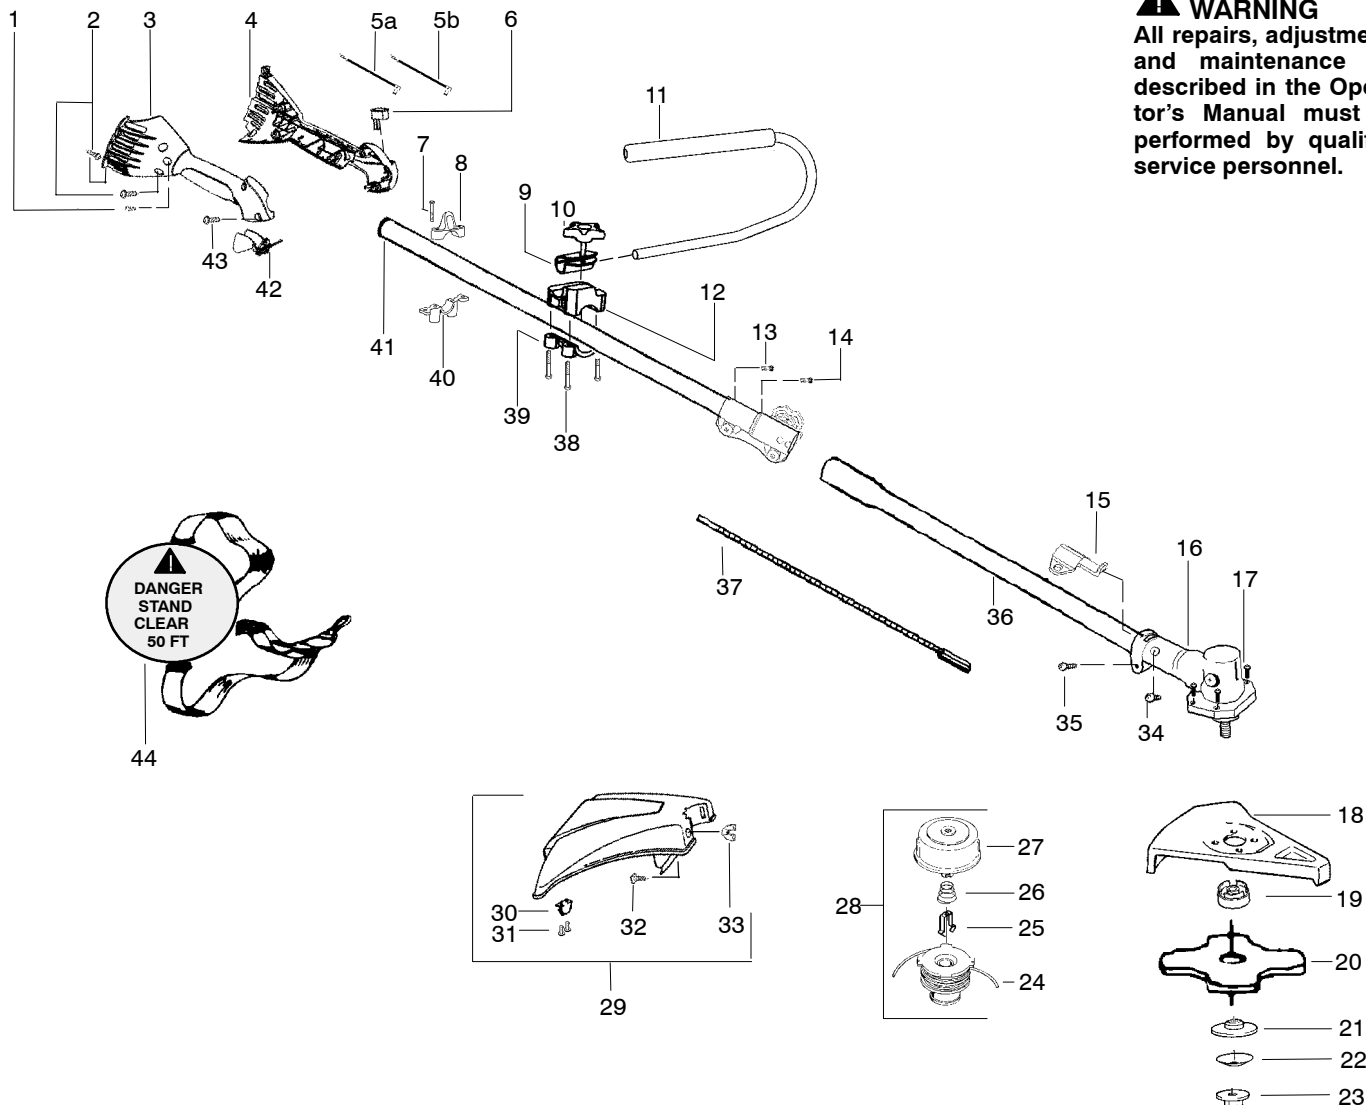

PARTS LIST NO. 530163748		SNAPPER PARTS LIST	MODEL(s) Snapper S31SNG-BC	
DATE 1/28/04	Replaces 163748 - 10/07/03		Note: Illustration may differ from actual model due to design changes	PAGE NO. 1

⚠ WARNING
All repairs, adjustments and maintenance not described in the Operator's Manual must be performed by qualified service personnel.

Ref.	Part No.	Description	Ref.	Part No.	Description	Ref.	Part No.	Description
1.	530015805	Screw-alignment	16.	530071585	Kit-Gearbox	35.	530016014	Screw
2.	530015886	Screw	17.	530016312	Screw	36.	530096023	Assy-Lower Shaft
3.	530054837	Throttle hsg-right	18.	530071383	Kit-Metal Shield	37.	530096183	Shaft-Flex (lower)
4.	530071553	Kit-Left throttle hsg	19.	530095815	Dust cup	38.	530015940	Screw
5.	-----	Assy-Wire	20.	952701611	Accy.-Weed Blade	39.	530095905	Clamp-Tube
	530054943	(A)Assy-Front Wire	21.	530095816	Washer	40.	530055394	Clamp-Harness (lower)
	530055724	(B)Assy-Front Wire (Upper)	22.	530016240	Washer-Belleville	41.	530071607	Kit-Upper Shaft (Incl. Flex and clamp)
6.	530069572	Kit-Switch	23.	530015793	Nut-Flange	42.	530054940	Lever-Throttle
7.	530015770	Screw	24.	952711605	Accy-Wound Spool	43.	530015886	Screw
8.	530055392	Clamp-Harness (upper)	25.	530401957	Retainer-Spool	44.	530094417	Shoulder Strap
9.	530095970	Clamp-Handlebar	26.	530053241	Spring-Return			Not Shown
10.	530016336	Knob	27.	530095772	Assy-Hub/Arbor			
11.	530071394	Assy.-Handlebar (incl. grip, cap, decal)	28.	530056195	Assy-Cutting Head			
12.	530095971	Base-Clamp	29.	530069779	Kit-Shield Assy. (incl. 29-32)			
13.	530016343	Screw-Align	30.	530052285	Limiters-Line		530163728	Operator Manual
14.	530016344	Screw	31.	530015805	Screw		530059209	Decal-Shaft Warning
15.	530095812	Bracket-Shield	32.	530015820	Bolt		530056335	Decal-Blade Direction
			33.	530016152	Wingnut		530057369	Decal-Start Inst.
			34.	530016224	Screw		530031159	Wrench-Hex 5/32"

✓ = NEW PART NUMBER FOR THIS IPL

* = REFER TO THE SERVICE REFERENCE INDICATED FOR MORE INFORMATION. (LOCATED AT END OF IPL)