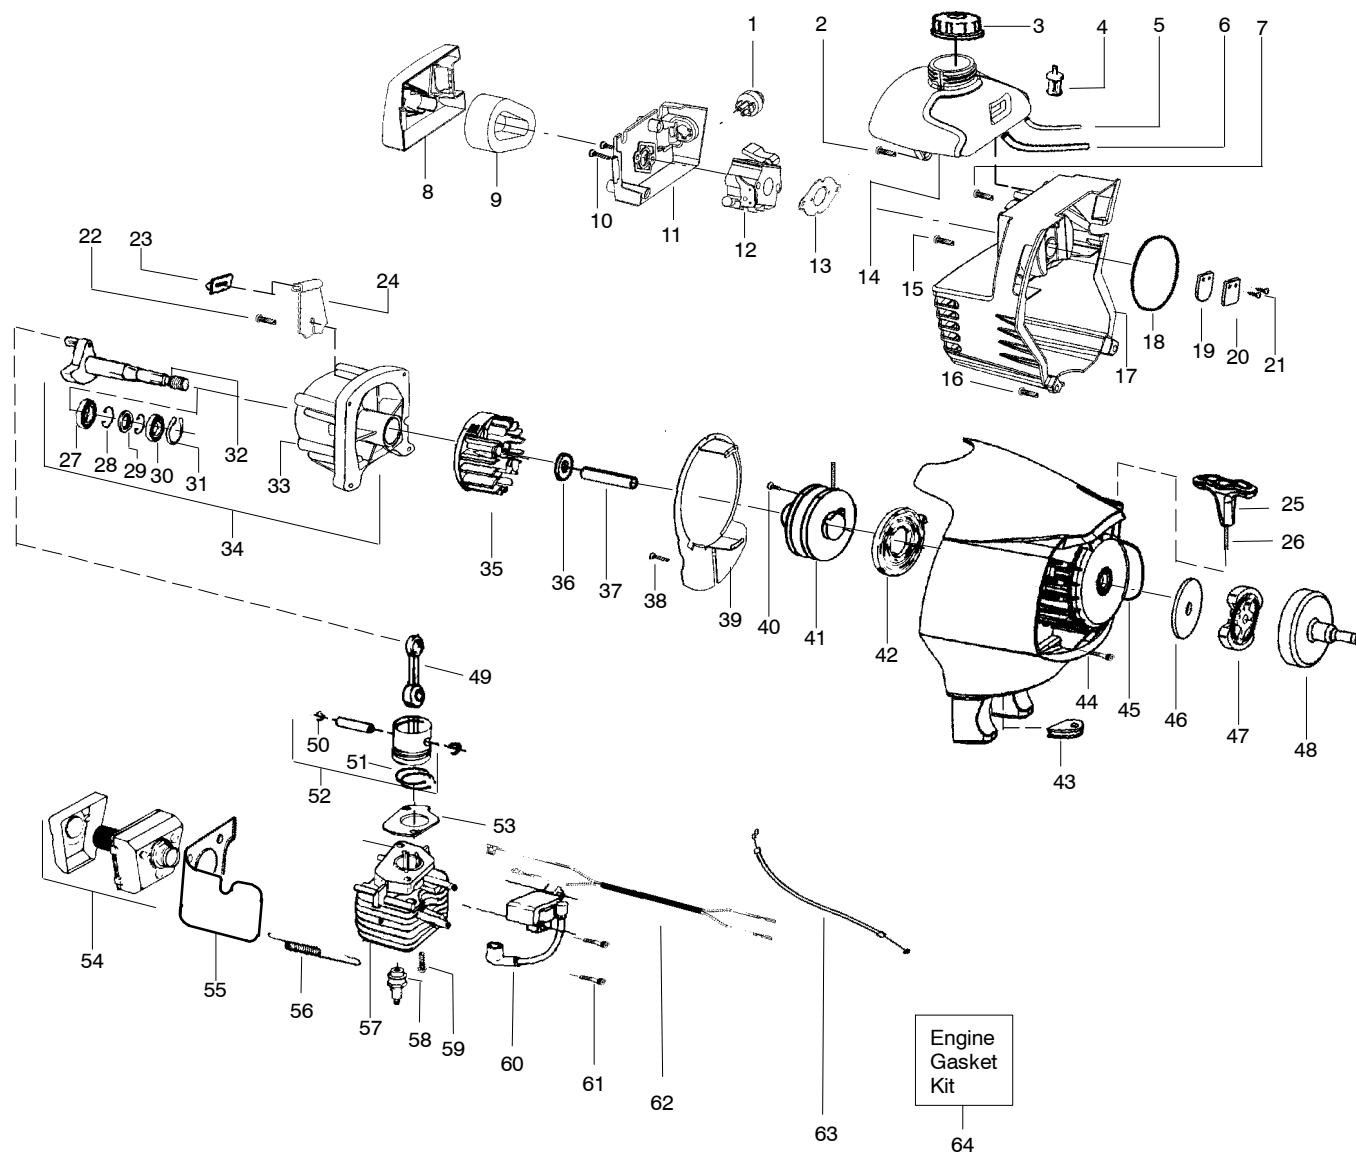

PARTS LIST NO. 530163748		SNAPPER PARTS LIST	MODEL(s) Snapper S31SNG-BC	
DATE 1/28/04	Replaces 163748 - 10/07/03		Note: Illustration may differ from actual model due to design changes	PAGE NO. 2

Ref.	Part No.	Description	Ref.	Part No.	Description	Ref.	Part No.	Description
1.	530047721	Bulb-purge	23.	530055492	Isolator-fuel tank	44.	530015810	Screw-F/hsg
2.	530015843	Screw-tank	24.	530054941	Ret.-fuel tank	45.	530056225	Housing-Fan w/eyelet
3.	530049386	Assy-Fuel cap	25.	530054834	Handle-starter	46.	530094189	Washer-Clutch
4.	530095646	Assy-Fuel pick-up	26.	530071400	Kit-Rope	47.	530055122	Assy.-Clutch
5.	530071404	Kit-Fuel line	27.	530032103	Bearing-inner	48.	530028799	Assy-Drum
6.	530069216	Kit-Fuel/Purge line	28.	530015787	Retainer	49.	530010960	Assy-Connecting rod
7.	530015775	Screw	29.	530019158	Seal	50.	530015162	Retainer-piston pin
8.	530054935	Cover-Air box	30.	530032102	Bearing-outer	51.	530025875	Ring-Piston
9.	530054946	Filter-Air	31.	530015789	Retainer-crankshaft	52.	530069899	Kit-Piston
10.	530015849	Screw-carb.	32.	530054948	Assy-crankshaft	53.	530071401	Gasket-Cylinder (kit)
11.	530054934	Air Box	33.	530012514	Assy-crankcase	54.	530069310	Kit-Muffler
12.	530071637	Kit-Carb. (WT628)	34.	530071685	Assy-c'case/c'shaft	55.	530053346	Heat shield/air dam
13.	530071401	Gasket-Carb. (kit)	35.	530071402	Kit-Flywheel Assy.	56.	530036409	Spring-muffler
14.	530055317	Assy-Fuel tank	36.	530016030	Washer	57.	530071582	Kit-Cylinder
15.	530015771	Screw-crankcase	37.	530055620	Spacer	58.	952030249	Spark plug (RCJ-6Y)
16.	530015952	Screw-shrd to f/hsg.	38.	530015775	Screw-baffle	59.	530001624	Bolt-Cylinder
17.	530056044	Shroud	39.	530054939	Plate-baffle	60.	530039218	Module-Ignition
18.	530071401	O-ring-c/case (kit)	40.	530016326	Screw-rope	61.	530016357	Screw-module
19.	530027593	Valve-reed	41.	530071399	Kit-pulley (incl. #40)	62.	530057238	Assy-Rear wire
20.	530054596	Stop-reed	42.	530042086	Spring-starter	63.	530054942	Assy-Throttle Cable
21.	530016064	Screw-reed valve	43.	530019182	Grommet	64.	530071401	Kit-Gasket (Incl. 13,18,53)
22.	530015875	Screw-tank retainer						

✂ = NEW PART NUMBER FOR THIS IPL

★ = REFER TO THE SERVICE REFERENCE INDICATED FOR MORE INFORMATION. (LOCATED AT END OF IPL)