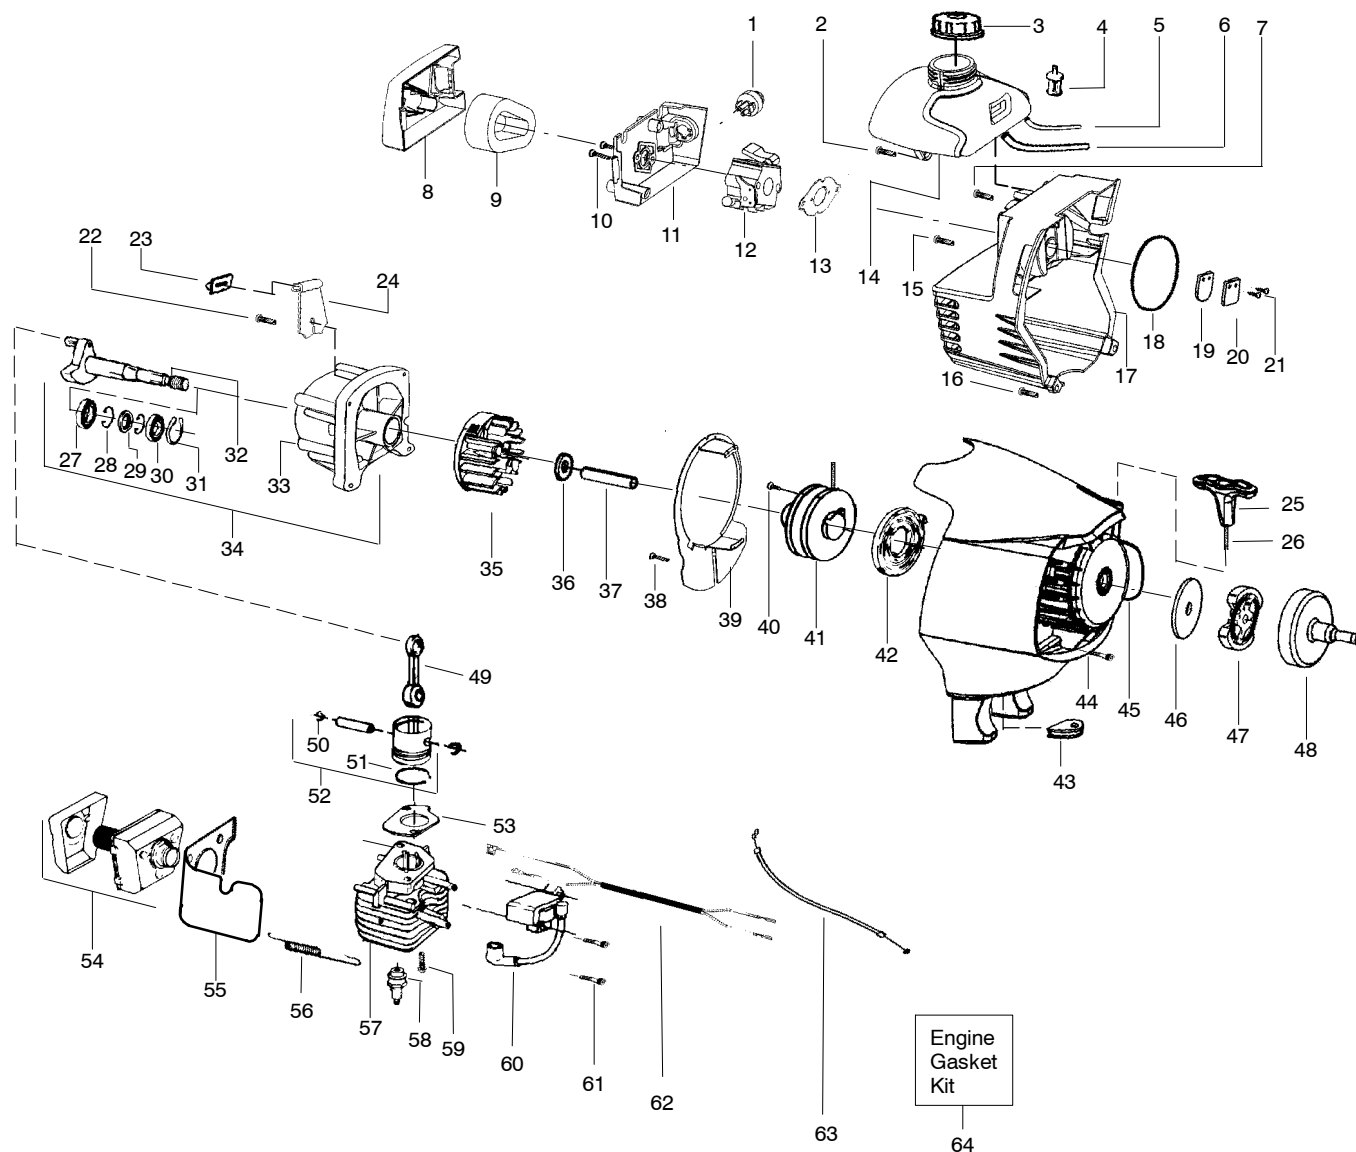

Ref.	Part No.	Description	Ref.	Part No.	Description	Ref.	Part No.	Description
1.	530015805	Screw-alignment	16.	530071585	Kit-Gearbox	35.	530016014	Screw
2.	530015886	Screw	17.	530016312	Screw	36.	530096023	Assy-Lower Shaft
3.	530054837	Throttle hsg-right	18.	530071383	Kit-Metal Shield	37.	530096183	Shaft-Flex (lower)
4.	530071553	Kit-Left throttle hsg	19.	530095815	Dust cup	38.	530015940	Screw
5.	----	Assy-Wire	20.	952711584	Accy.-Weed Blade	39.	530095905	Clamp-Tube
	530054943	(A)Assy-Front Wire	21.	530095816	Washer	40.	530055394	Clamp-Harness (lower)
	530055724	(B)Assy-Front Wire (Upper)	22.	530016240	Washer-Belleville	41.	530071607	Kit-Upper Shaft (Incl. Flex and clamp)
6.	530069572	Kit-Switch	23.	530015793	Nut-Flange	42.	530054940	Lever-Throttle
7.	530015770	Screw	24.	952711580	Accy-Wound Spool	43.	530015886	Screw
8.	530055392	Clamp-Harness (upper)	25.	530401957	Retainer-Spool	44.	530094417	Shoulder Strap
9.	530095970	Clamp-Handlebar	26.	530053241	Spring-Return			Not Shown
10.	530016336	Knob	27.	530095772	Assy-Hub/Arbor			
11.	530071394	Assy.-Handlebar (incl. grip, cap, decal)	28.	952711581	Accy-Cutting Head			
			29.	530069779	Kit-Shield Assy. (incl. 30-33)			
12.	530095971	Base-Clamp	30.	530052285	Limiters-Line		530163727	Operator Manual
13.	530016343	Screw-Align	31.	530015805	Screw		530059209	Decal-Shaft Warning
14.	530016344	Screw	32.	530015820	Bolt		530056335	Decal-Blade Direction
15.	530095812	Bracket-Shield	33.	530016118	Wingnut		530057369	Decal-Start Inst.
			34.	530016224	Screw		530031159	Wrench-Hex 5/32"
							530071717	Kit-Choke Lever

✓ = NEW PART NUMBER FOR THIS IPL

* = REFER TO THE SERVICE REFERENCE INDICATED FOR MORE INFORMATION. (LOCATED AT END OF IPL)

PARTS LIST NO. 530163747		Poulan PRO PARTS LIST	MODEL(s) PP335
DATE 10/07/03	Replaces 163747 - 6/17/03		Note: Illustration may differ from actual model due to design changes