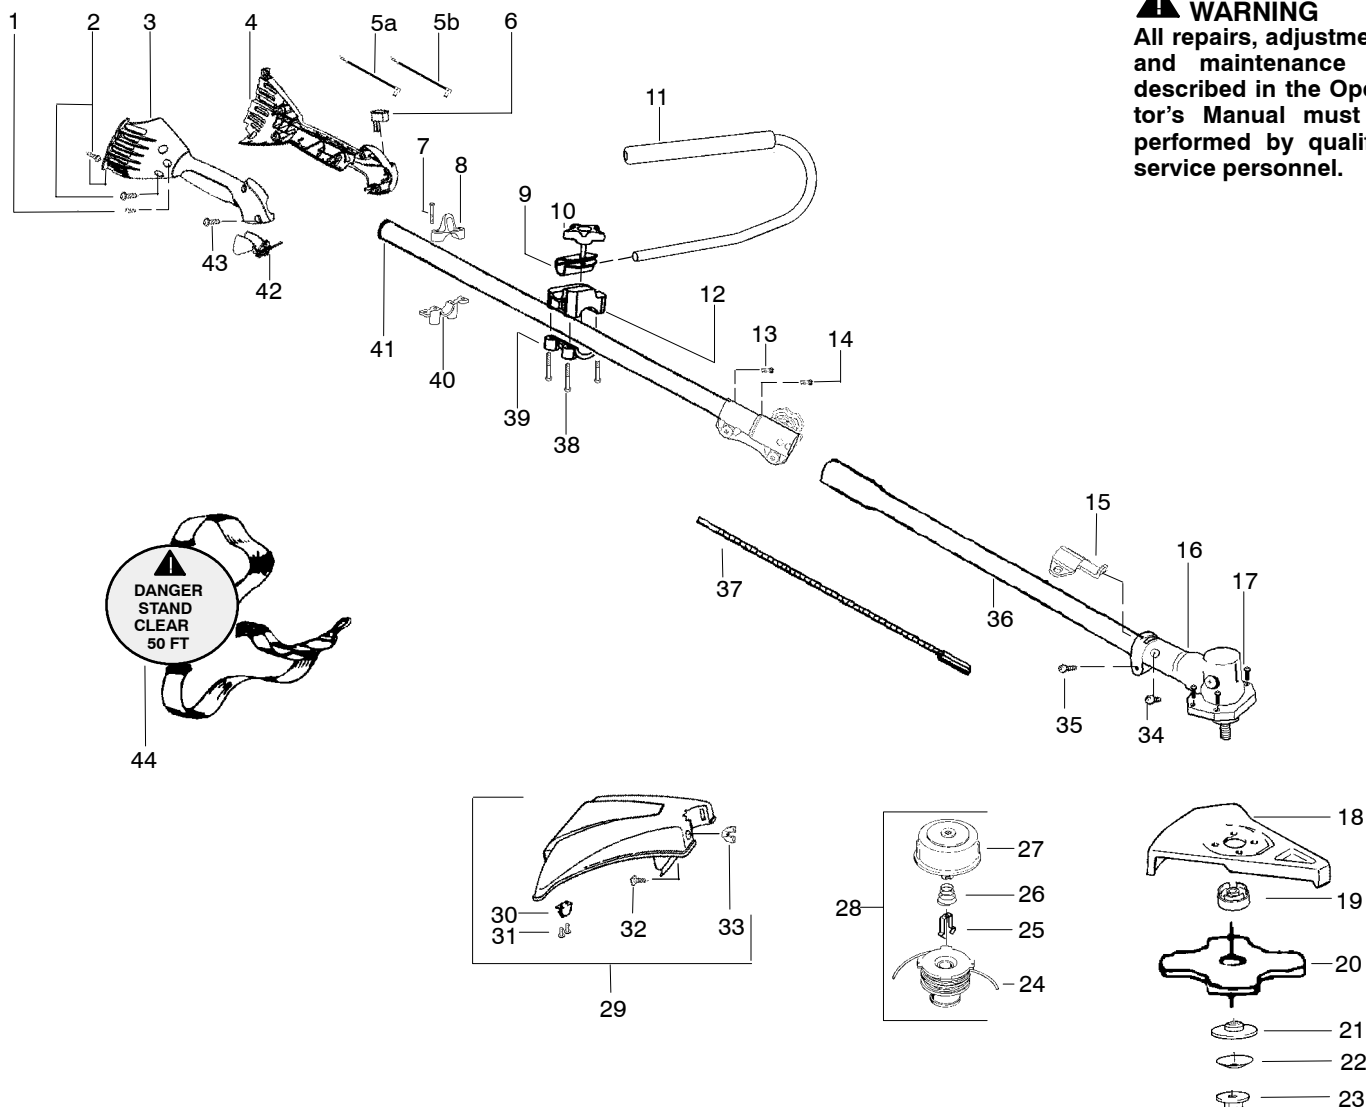

Ref.	Part No.	Description	Ref.	Part No.	Description	Ref.	Part No.	Description
1.	530015805	Screw-alignment	16.	530071585	Kit-Gearbox	35.	530016014	Screw
2.	530015886	Screw	17.	530016312	Screw	36.	530096023	Assy-Lower Shaft
3.	530054837	Throttle hsg-right	18.	530071383	Kit-Metal Shield	37.	530096183	Shaft-Flex (lower)
4.	530071553	Kit-Left throttle hsg	19.	530095815	Dust cup	38.	530015940	Screw
5.	----	Assy-Wire	20.	952711584	Accy.-Weed Blade	39.	530095905	Clamp-Tube
	530054943	(A)Assy-Front Wire	21.	530095816	Washer	40.	530055394	Clamp-Harness (lower)
	530055724	(B)Assy-Front Wire (Upper)	22.	530016240	Washer-Belleville	41.	530071607	Kit-Upper Shaft (Incl. Flex and clamp)
6.	530069572	Kit-Switch	23.	530015793	Nut-Flange	42.	530054940	Lever-Throttle
7.	530015770	Screw	24.	952711580	Accy-Wound Spool	43.	530015886	Screw
8.	530055392	Clamp-Harness (upper)	25.	530401957	Retainer-Spool	44.	530094417	Shoulder Strap
9.	530095970	Clamp-Handlebar	26.	530053241	Spring-Return			Not Shown
10.	530016336	Knob	27.	530095772	Assy-Hub/Arbor			
11.	530071394	Assy.-Handlebar (incl. grip, cap, decal)	28.	952711581	Accy-Cutting Head			
			29.	530069779	Kit-Shield Assy. (incl. 30-33)			
12.	530095971	Base-Clamp	30.	530052285	Limiters-Line		530163727	Operator Manual
13.	530016343	Screw-Align	31.	530015805	Screw		530059209	Decal-Shaft Warning
14.	530016344	Screw	32.	530015820	Bolt		530056335	Decal-Blade Direction
15.	530095812	Bracket-Shield	33.	530016118	Wingnut		530057369	Decal-Start Inst.
			34.	530016224	Screw		530031159	Wrench-Hex 5/32"
							530071717	Kit-Choke Lever

✓ = NEW PART NUMBER FOR THIS IPL

* = REFER TO THE SERVICE REFERENCE INDICATED FOR MORE INFORMATION. (LOCATED AT END OF IPL)

PARTS LIST NO. 530163747		Poulan PRO PARTS LIST	MODEL(s) PP335
DATE 10/07/03	Replaces 163747 - 6/17/03		Note: Illustration may differ from actual model due to design changes