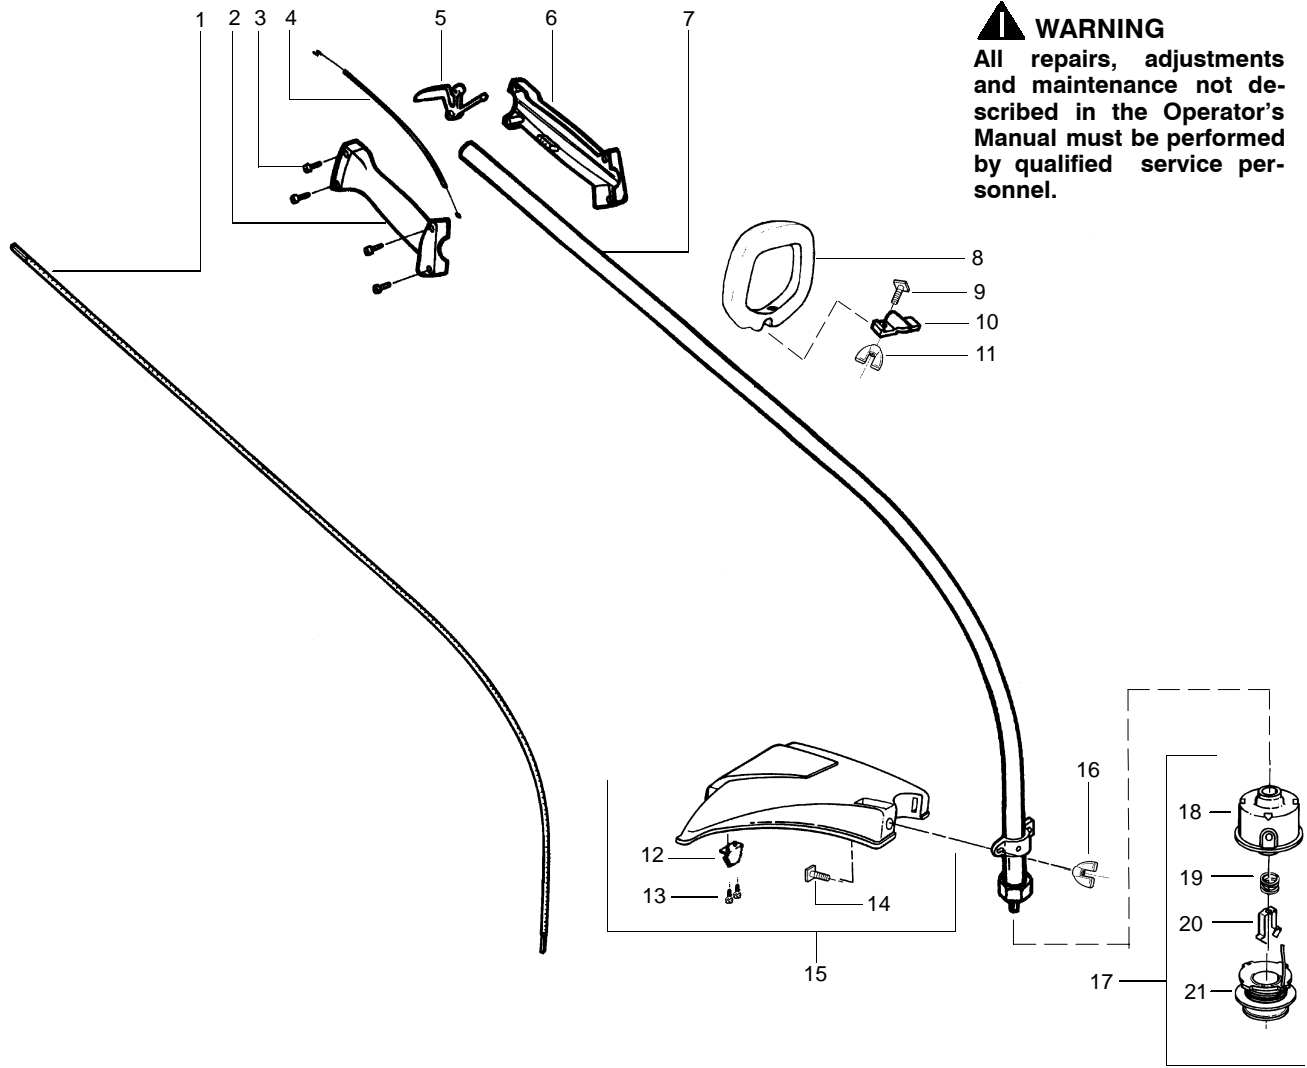

PARTS LIST NO. 530163700		<b>WEED EATER®</b> PARTS LIST	MODEL(s) Featherlite Xtreme "FX25 - LE"
DATE 4/14/03	Updated 163700 - 12/16/02		Note: Illustration may differ from actual model due to design changes

**TYPE 1,2,3**

**⚠ WARNING**  
All repairs, adjustments and maintenance not described in the Operator's Manual must be performed by qualified service personnel.

Ref.	Part No.	Description	Ref.	Part No.	Description
1.	530095803	Shaft-Flex	15.	530069759	Kit-Shield Assy (Incl. 12,13,14,16)
2.	530038581	Throttle Hsg. (Right)	16.	530016118	Wingnut-Handle/Shield
3.	530016349	Screw-Throttle Hsg.	17.	952711593	Accy-W/E TNG 5 Cutting Head (Incl. 18-21)
4.	530071548	Assy-Throttle Cable	18.	530095770	Assy-Hub
5.	530038682	Trigger	19.	530401958	Spring-Compression
6.	530038580	Throttle Hsg. (Left)	20.	530401957	Clip-Retainer-Head
7.	530071315	Assy-Drive Shaft Hsg.	21.	952711594	Accy-W/E Spool w/Line
8.	530038584	Handle-Assist	Not Shown		
9.	530015820	Bolt-Handle/Shield		530163531	Operator Manual
10.	530038599	Clamp-Handle		530054864	Decal-Start Inst.
11.	530016118	Wingnut-Handle/Shield		530055350	Decal-Shaft Warning
12.	530052286	Line Limiter			
13.	530015886	Screw-Line Limiter			
14.	530015820	Bolt-Handle/Shield			

✓ = NEW PART NUMBER FOR THIS IPL    \* = REFER TO THE SERVICE REFERENCE INDICATED FOR MORE INFORMATION. (LOCATED AT END OF IPL)

PARTS LIST NO. 530163700		<b>WEED EATER®</b> PARTS LIST	MODEL(s) Featherlite Xtreme "FX25 - LE"
DATE 4/14/03	Updated 163700 - 12/16/02		Note: Illustration may differ from actual model due to design changes

✓ = NEW PART NUMBER FOR THIS IPL    ★ = REFER TO THE SERVICE REFERENCE INDICATED FOR MORE INFORMATION. (LOCATED AT END OF IPL)

PARTS LIST NO. 530163700		<b>WEED EATER® PARTS LIST</b>	MODEL(s) Featherlite Xtreme "FX25 - LE"
DATE 4/14/03	Updated 163700 - 12/16/02		<b>Note:</b> Illustration may differ from actual model due to design changes