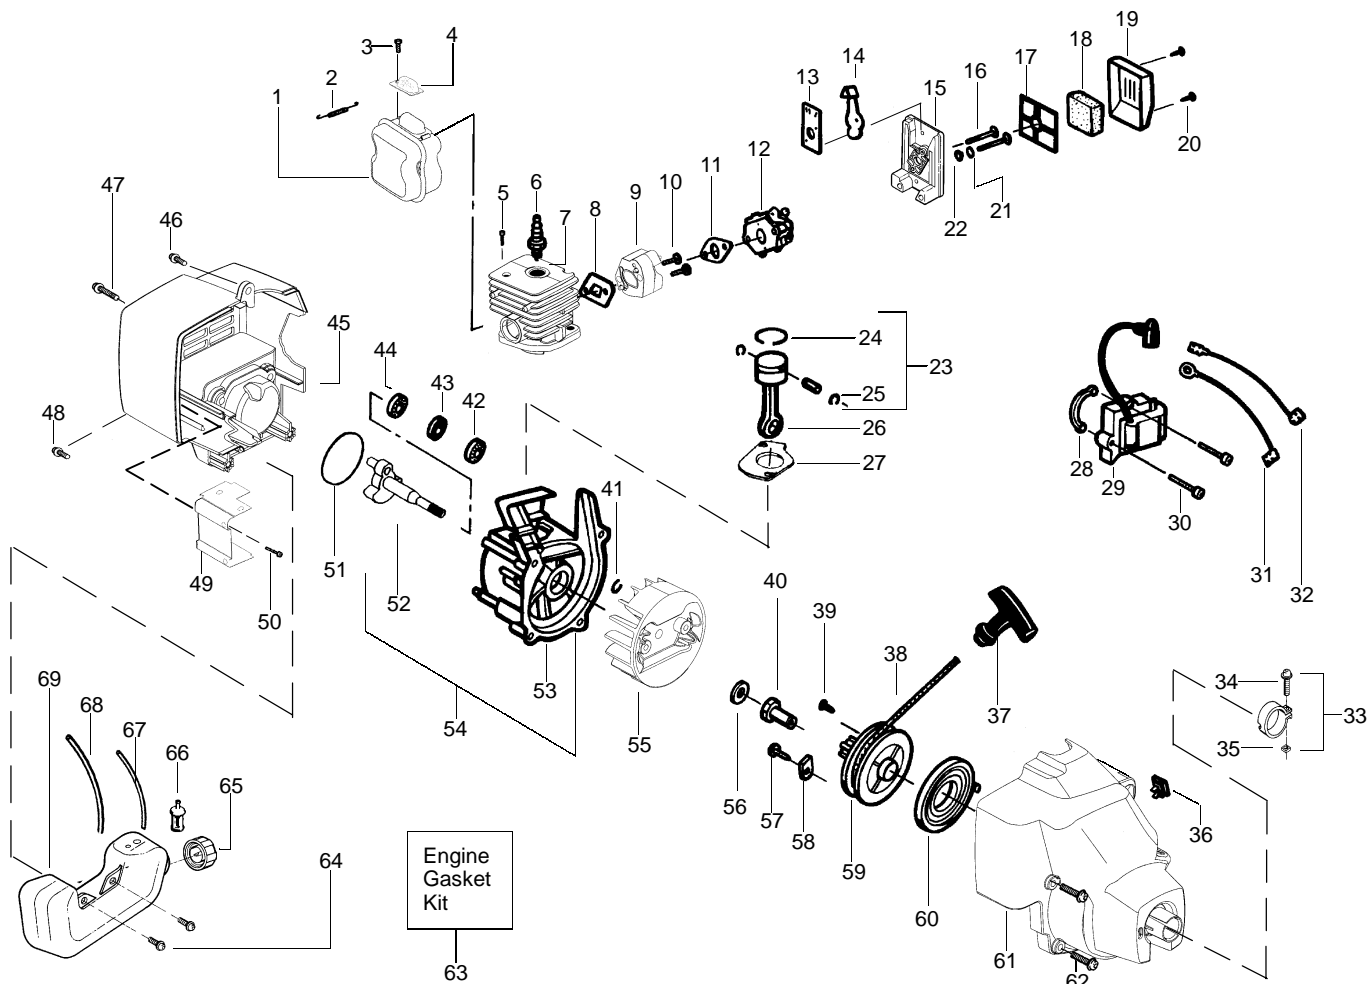

PARTS LIST NO. 530163700		WEED EATER® PARTS LIST	MODEL(s) Featherlite Xtreme "FX25 - LE"	
DATE 4/14/03	Updated 163700 - 12/16/02		Note: Illustration may differ from actual model due to design changes	PAGE NO. 2

TYPE 1

Ref.	Part No.	Description	Ref.	Part No.	Description	Ref.	Part No.	Description
1.	530071362	Kit - Muffler (incl. 2,3,4)	26.	530069945	Assy-Connecting Rod	51.	530071363	O-Ring-C'case/Shrd
2.	530042088	Spring-Muffler	27.	530071363	Gasket-Cylinder	52.	530054753	Assy-Crankshaft
3.	530015241	Screw-Screen	28.	530036145	Spacer-Module	53.	530012491	Assy-Crankcase
4.	530071361	Kit-Spark Arrestor	29.	530055160	Ignition Module			(Incl. 42-44)
5.	530015953	Screw-Cylinder	30.	530015954	Screw	54.	530071360	Assy-C'case & C'shaft
6.	952030249	Spark Plug (RCJ 6Y)	31.	530014662	Assy-Ground Wire			(Incl. 41,52,53)
7.	530071359	Kit - Cylinder	32.	530014663	Assy-Leadwire	55.	530069886	Assy-Flywheel
8.	530071363	Gasket-Cylind./Carb.	33.	530056365	Assy-Nose Cone Clamp	56.	530015828	Washer-Flat
9.	530056403	Adapter-Carb.			(Incls. 34&35)	57.	530015775	Screw
10.	530016309	Screw	34.	530016381	Screw-Nose Cone	58.	530027523	Retainer-Can
11.	530071363	Gasket-Carb.	35.	530016382	Nut-Nose Cone	59.	530069400	Kit-Starter Pulley
12.	530071628	Kit-Carb.(C1U-W10B)	36.	530071356	Kit-Switch			(Incl. 39)
13.	530038747	Choke Plate Mounting	37.	530027569	Handle-Starter	60.	530042085	Spring-Starter
14.	530038686	Shutter-Choke	38.	530069232	Kit - Rope	61.	530056706	Assy.-Fan Hsg
15.	530052431	Air Box	39.	530016080	Screw	62.	530015810	Screw
16.	530016353	Screw	40.	530038604	Coupling-Drive	63.	530071363	Kit-Engine Gasket
17.	530036569	Plate - Filter Support	41.	530015941	Retain. Ring-C'shaft			(Incl. 8,11,27,51)
18.	530036575	Foam-Air Filter	42.	530055728	Outer Bearing	64.	530016379	Retainer
19.	530054414	Cover-Air Filter	43.	530071615	Kit-C'case Seal	65.	530014347	Assy-Fuel Cap
20.	530015892	Screw	44.	530032125	Inner Bearing	66.	530095646	Assy-Fuel Pickup
21.	530015852	Spacer-Choke	45.	530057242	Shroud-Rear	67.	530069247	Kit-Fuel Line (Small)
22.	530015254	Washer	46.	530015934	Screw	68.	530069216	Kit-Fuel Line (Large)
23.	530071357	Kit - Piston	47.	530015810	Screw	69.	530049296	Assy-Fuel Tank (incl. filter, lines & fuel cap)
		(Incl. 24, 25 & Pin)	48.	530015880	Screw			
24.	530055120	Piston Ring	49.	530055351	Shield-Heat			
25.	530015162	Retainer-Piston Pin	50.	530015805	Screw			

✓ = NEW PART NUMBER FOR THIS IPL   ★ = REFER TO THE SERVICE REFERENCE INDICATED FOR MORE INFORMATION. (LOCATED AT END OF IPL)