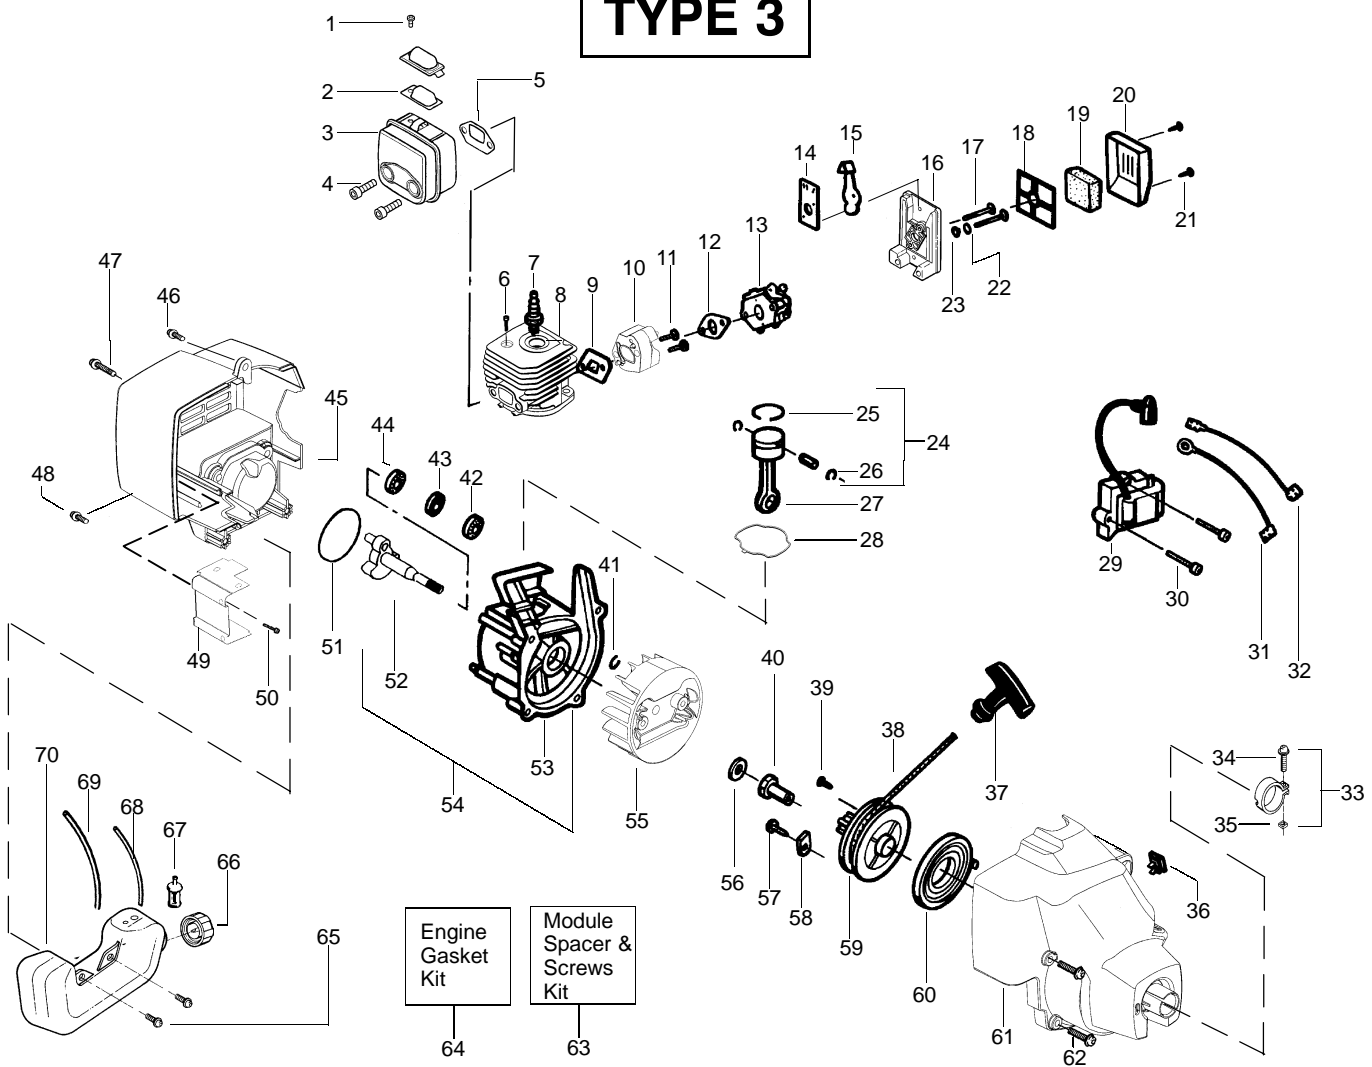

PARTS LIST NO. 530163700		WEED EATER® PARTS LIST	MODEL(s) Featherlite Xtreme "FX25 - LE"	
DATE 4/14/03	Updated 163700 - 12/16/02		Note: Illustration may differ from actual model due to design changes	PAGE NO. 4

TYPE 3

Ref.	Part No.	Description	Ref.	Part No.	Description	Ref.	Part No.	Description
1.	530015241	Screw-Screen	25.	530055120	Piston Ring	51.	530071363	O-Ring-C'case (kit)
2.	530071544	Kit-Spark Arrestor	26.	530015162	Retainer-Piston Pin	52.	530054753	Assy-Crankshaft
3.	530071672	Kit-Muffler (incl. 1,2,4,5)	27.	530069945	Assy-Connecting Rod	53.	530012510	Assy-Crankcase (Incl. 42-44)
4.	530016338	Bolt-Muffler	28.	530071363	Seal-Cylinder (kit)	54.	530071669	Assy-C'case & C'shaft (Incl. 41,52,53)
5.	530071363	Gasket-Muffler (kit)	29.	530055160	Ignition Module	55.	530069886	Assy-Flywheel
6.	530015953	Screw-Cylinder	30.	530016357	Screw	56.	530015828	Washer-Flat
7.	952030249	Spark Plug (RCJ 6Y)	31.	530014662	Assy-Ground Wire	57.	530015775	Screw
8.	530071668	Kit - Cylinder	32.	530014663	Assy-Leadwire	58.	530027523	Retainer-Can
9.	530071363	Gasket-Cyl./Carb.(kit)	33.	530056365	Assy-Nose Cone Clamp (Incls. 34&35)	59.	530069400	Kit-Starter Pulley (Incl. 39)
10.	530057634	Adapter-Carb.	34.	530016381	Screw-Nose Cone	60.	530042085	Spring-Starter
11.	530016309	Screw	35.	530016382	Nut-Nose Cone	61.	530056706	Assy.-Fan Hsg
12.	530071363	Gasket-Carb. (kit)	36.	530071356	Kit-Switch	62.	530015810	Screw
13.	530071628	Kit-Carb.(C1Q-W10B)	37.	530027569	Handle-Starter	63.	530071731	Kit-Module Spacer & Screws
14.	530038747	Choke Plate Mounting	38.	530069232	Kit - Rope	64.	530071363	Kit-Engine Gasket (Incl. 5,9,12,28,51)
15.	530038686	Shutter-Choke	39.	530016080	Screw	65.	530016379	Screw
16.	530052431	Air Box	40.	530038604	Coupling-Drive	66.	530014347	Assy-Fuel Cap
17.	530016393	Screw	41.	530015941	Retain. Ring-C'shaft	67.	530095646	Assy-Fuel Pickup
18.	530036569	Plate - Filter Support	42.	530055728	Outer Bearing	68.	530069247	Kit-Fuel Line (Small)
19.	530036575	Foam-Air Filter	43.	530071615	Kit-C'case Seal	69.	530069216	Kit-Fuel Line (Large)
20.	530054414	Cover-Air Filter	44.	530032125	Inner Bearing	70.	530049296	Assy-Fuel Tank (incl. filter, lines & fuel cap)
21.	530015892	Screw	45.	530056710	Shroud-Rear			
22.	530015852	Spacer-Choke	46.	530016349	Screw			
23.	530015254	Washer	47.	530015810	Screw			
24.	530071357	Kit - Piston (Incl. 25, 26 & Pin)	48.	530016349	Screw			
			49.	530055351	Shield-Heat			
			50.	530015805	Screw			

↖ = NEW PART NUMBER FOR THIS IPL   * = REFER TO THE SERVICE REFERENCE INDICATED FOR MORE INFORMATION. (LOCATED AT END OF IPL)