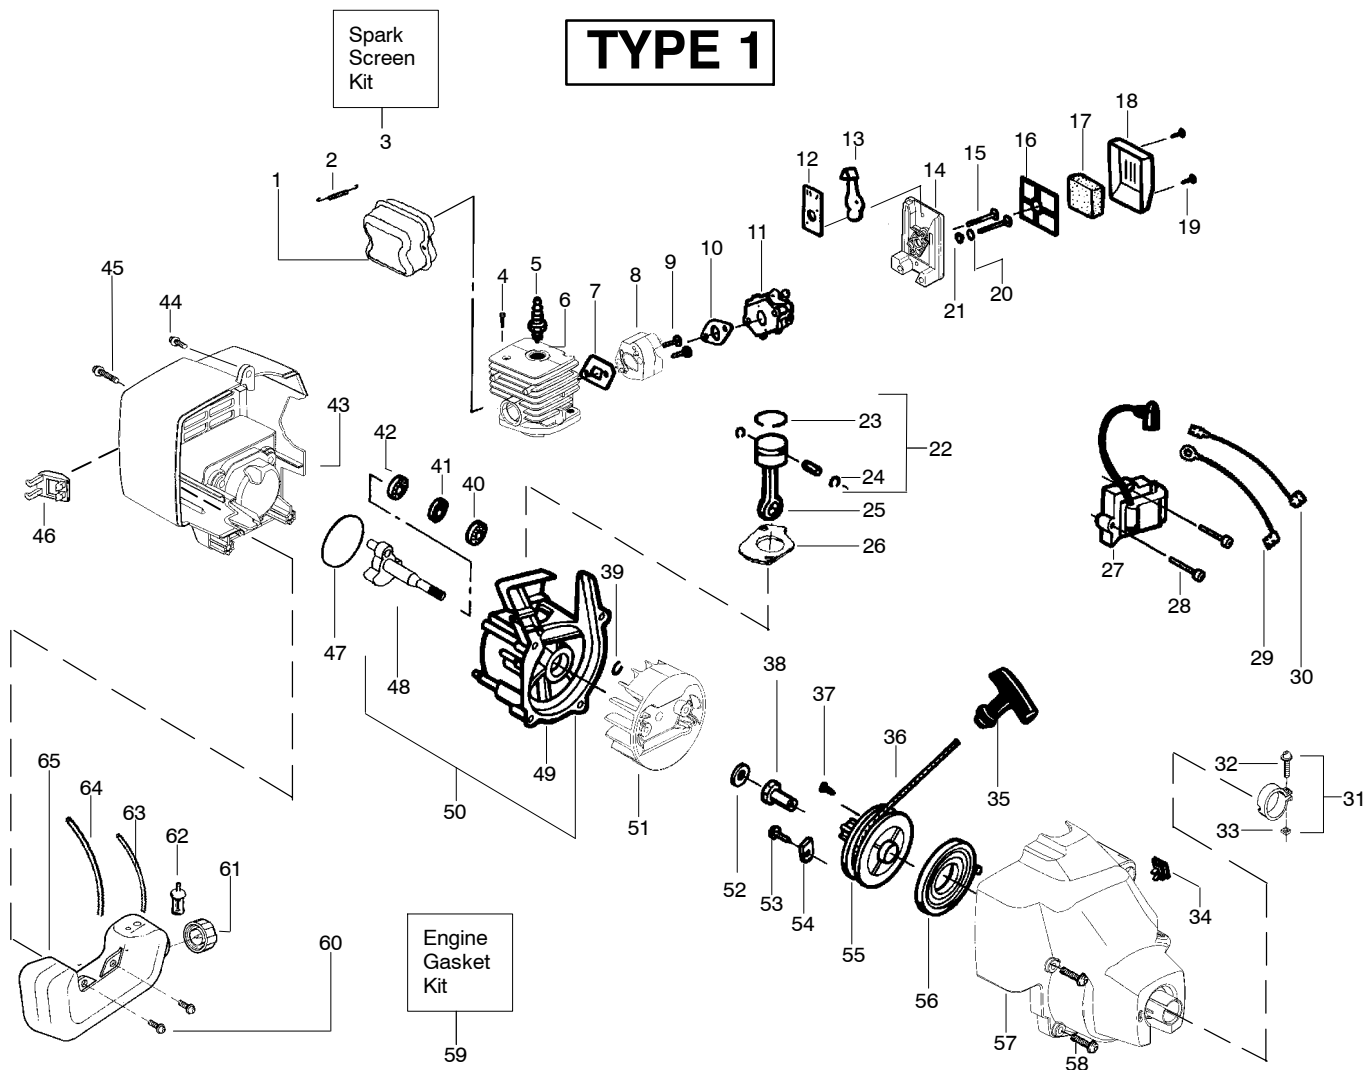

PARTS LIST NO. 530163619		WEED EATER® PARTS LIST	MODEL(s) Featherlite Xtreme "FX25"	
DATE 6/03/03	Replaces 530163619 - 4/14/03		Note: Illustration may differ from actual model due to design changes	PAGE NO. 2

Ref.	Part No.	Description	Ref.	Part No.	Description	Ref.	Part No.	Description
1.	530071396	Kit - Muffler (incl. 2)	24.	530015162	Retainer-Piston Pin	47.	530071363	O-Ring-C'case/Shrd
2.	530042088	Spring-Muffler	25.	530069945	Assy-Connecting Rod	48.	530054753	Assy-Crankshaft
3.	530071391	Kit-Spark Arrestor	26.	530071363	Gasket-Cylinder	49.	530071627	Assy-Crankcase
4.	530015953	Screw-Cylinder	27.	530055160	Ignition Module			(Incl. 40-42)
5.	952030249	Spark Plug (RCJ 6Y)	28.	530016357	Screw	50.	530071624	Assy-C'case & C'shaft
6.	530071359	Kit - Cylinder	29.	530014662	Assy-Ground Wire			(Incl. 39,48,49)
7.	530071363	Gasket-Cylind./Carb.	30.	530014663	Assy-Leadwire	51.	530069886	Assy-Flywheel
8.	530056403	Adapter-Carb.	31.	530056365	Assy-Nose Cone Clamp	52.	530015828	Washer-Flat
9.	530016014	Screw			(Incls. 32 & 33)	53.	530015775	Screw
10.	530071363	Gasket-Carb.	32.	530016381	Screw-Nose Cone	54.	530027523	Retainer-Can
11.	530071635	Kit-Carb.(WT-631)	33.	530016382	Nut-Nose Cone	55.	530069400	Kit-Starter Pulley
12.	530038747	Choke Plate Mounting	34.	530071356	Kit-Switch			(Incl. 37)
13.	530038686	Shutter-Choke	35.	530027569	Handle-Starter	56.	530042085	Spring-Starter
14.	530052431	Air Box	36.	530069232	Kit - Rope	57.	530071667	Assy.-Fan Hsg
15.	530016353	Screw	37.	530016080	Screw	58.	530015810	Screw
16.	530036569	Plate - Filter Support	38.	530038604	Coupling-Drive	59.	530071363	Kit-Engine Gasket
17.	530036575	Foam-Air Filter	39.	530015941	Retain. Ring-C'shaft			(Incl. 7,10,26,47)
18.	530036568	Cover-Air Filter	40.	530055728	Outer Bearing	60.	530016379	Screw
19.	530016349	Screw	41.	530019264	Seal-C'case	61.	530014347	Assy-Fuel Cap
20.	530015852	Spacer-Choke	42.	530032125	Inner Bearing	62.	530095646	Assy-Fuel Pickup
21.	530015254	Washer	43.	530056547	Shroud-Rear	63.	530069247	Kit-Fuel Line (Small)
22.	530071357	Kit - Piston	44.	530015934	Screw	64.	530069216	Kit-Fuel Line (Large)
		(Incl. 23, 24)	45.	530015810	Screw	65.	530049296	Assy-Fuel Tank (incl. filter, lines & fuel cap)
23.	530055120	Piston Ring	46.	530054536	Guard-Muffler			

↗ = NEW PART NUMBER FOR THIS IPL

* = REFER TO THE SERVICE REFERENCE INDICATED FOR MORE INFORMATION. (LOCATED AT END OF IPL)