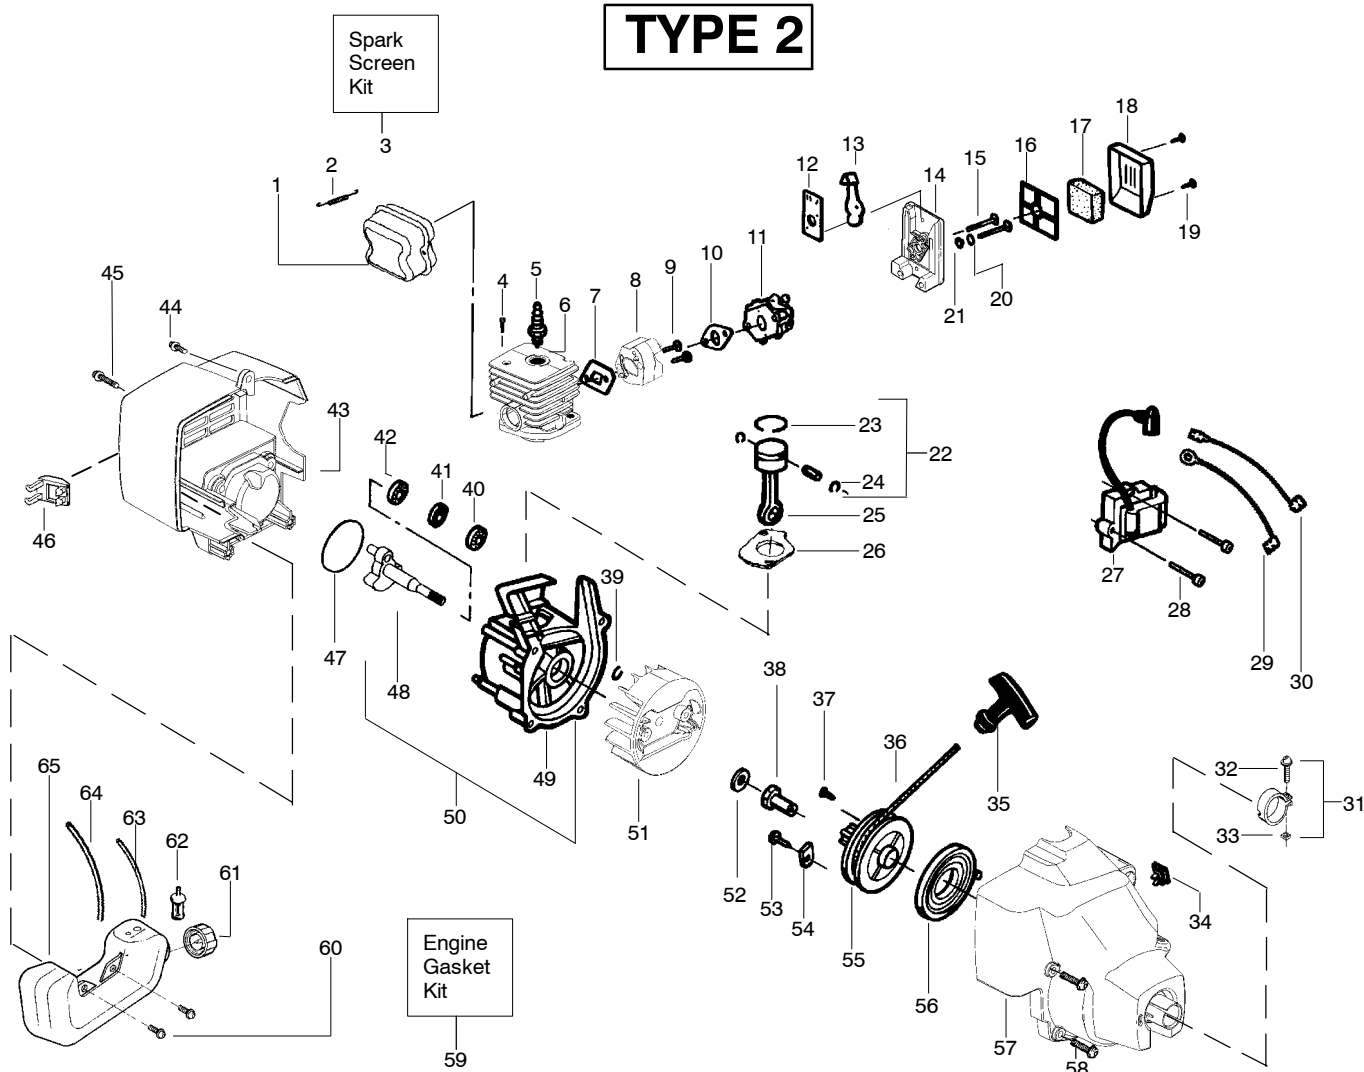

PARTS LIST NO. 530163619		WEED EATER® PARTS LIST	MODEL(s) Featherlite Xtreme "FX25"	
DATE 6/03/03	Replaces 530163619 - 4/14/03		Note: Illustration may differ from actual model due to design changes	PAGE NO. 3

Ref.	Part No.	Description	Ref.	Part No.	Description	Ref.	Part No.	Description
1.	530071396	Kit - Muffler (incl. 2)	24.	530015162	Retainer-Piston Pin	47.	530071363	O-Ring-C'case/Shrd
2.	530042088	Spring-Muffler	25.	530069945	Assy-Connecting Rod	48.	530054753	Assy-Crankshaft
3.	530071391	Kit-Spark Arrestor	26.	530071363	Gasket-Cylinder	49.	530071627	Kit-Crankcase Assy.
4.	530015953	Screw-Cylinder	27.	530055160	Ignition Module			(Incl. 40-42)
5.	952030249	Spark Plug (RCJ 6Y)	28.	530016357	Screw	50.	530071624	Assy-C'case & C'shaft
6.	530071359	Kit - Cylinder	29.	530014662	Assy-Ground Wire			(Incl. 39,48,49)
7.	530071363	Gasket-Cylind./Carb.	30.	530014663	Assy-Leadwire	51.	530069886	Assy-Flywheel
8.	530057634	Adapter-Carb.	31.	530056365	Assy-Nose Cone Clamp	52.	530015828	Washer-Flat
9.	530016014	Screw			(Incls. 32 & 33)	53.	530015775	Screw
10.	530071363	Gasket-Carb.	32.	530016381	Screw-Nose Cone	54.	530027523	Retainer-Can
11.	530071635	Kit-Carb.(WT-631)	33.	530016382	Nut-Nose Cone	55.	530069400	Kit-Starter Pulley
12.	530038747	Choke Plate Mounting	34.	530071356	Kit-Switch			(Incl. 37)
13.	530038686	Shutter-Choke	35.	530027569	Handle-Starter	56.	530042085	Spring-Starter
14.	530052431	Air Box	36.	530069232	Kit - Rope	57.	530071667	Assy.-Fan Hsg
15.	530016393	Screw	37.	530016080	Screw	58.	530015810	Screw
16.	530036569	Plate - Filter Support	38.	530038604	Coupling-Drive	59.	530071363	Kit-Engine Gasket
17.	530036575	Foam-Air Filter	39.	530015941	Retain. Ring-C'shaft			(Incl. 7,10,26,47)
18.	530036568	Cover-Air Filter	40.	530055728	Outer Bearing	60.	530016379	Screw
19.	530016349	Screw	41.	530071615	Kit-C'case Seal	61.	530014347	Assy-Fuel Cap
20.	530015852	Spacer-Choke	42.	530032125	Inner Bearing	62.	530095646	Assy-Fuel Pickup
21.	530015254	Washer	43.	530056547	Shroud-Rear	63.	530069247	Kit-Fuel Line (Small)
22.	530071357	Kit - Piston	44.	530015934	Screw	64.	530069216	Kit-Fuel Line (Large)
		(Incl. 23, 24)	45.	530015810	Screw	65.	530049296	Assy-Fuel Tank (incl.
23.	530055120	Piston Ring	46.	530054536	Guard-Muffler			filter, lines & fuel cap)

✓ = NEW PART NUMBER FOR THIS IPL   ★ = REFER TO THE SERVICE REFERENCE INDICATED FOR MORE INFORMATION. (LOCATED AT END OF IPL)