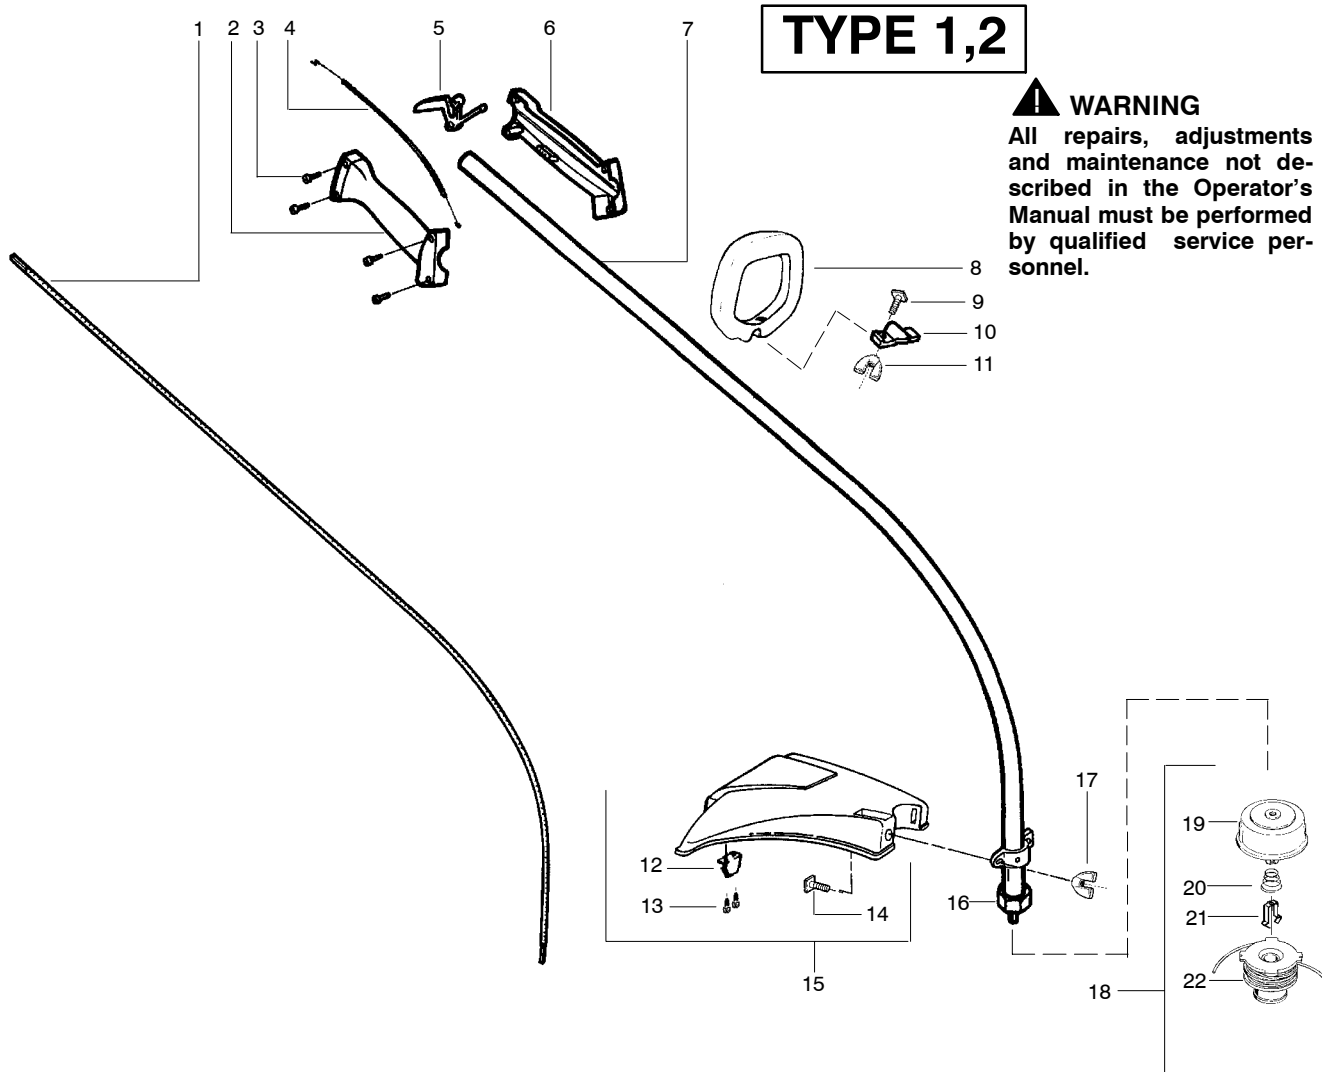

| Ref. | Part No.  | Description            | Ref. | Part No.  | Description                             |
|------|-----------|------------------------|------|-----------|---|
| 1.   | 530095803 | Shaft-Flex             | 15.  | 530069686 | Kit- Shield Assy (Incl. 12,13,14,17)    |
| 2.   | 530038581 | Throttle Hsg. (Right)  | 16.  | 530095563 | Dust Cup                                |
| 3.   | 530016349 | Screw- Throttle Hsg.   | 17.  | 530091373 | Wingnut-Handle/Shield                   |
| 4.   | 530071548 | Assy- Throttle Cable   | 18.  | 952711621 | Accy- TNG VI Cutting Head (Incl. 19-22) |
| 5.   | 530038682 | Trigger                | 19.  | 530095776 | Assy- Hub                               |
| 6.   | 530038580 | Throttle Hsg. (Left)   | 20.  | 530053241 | Spring- Compression                     |
| 7.   | 530071315 | Assy- Drive Shaft Hsg. | 21.  | 530401957 | Clip- Retainer- Head                    |
| 8.   | 530038584 | Handle- Assist         | 22.  | 952711616 | Accy- Spool w/Line                      |
| 9.   | 530015820 | Bolt- Handle/Shield    |      |           | Not Shown                               |
| 10.  | 530038599 | Clamp- Handle          |      | 530163479 | Operator Manual                         |
| 11.  | 530016118 | Wingnut- Handle/Shield |      | 530054864 | Decal- Start Inst.                      |
| 12.  | 530052287 | Line Limiter           |      | 530055350 | Decal- Shaft Warning                    |
| 13.  | 530015966 | Screw- Line Limiter    |      |           |   |
| 14.  | 530015820 | Bolt- Handle/Shield    |      |           |   |