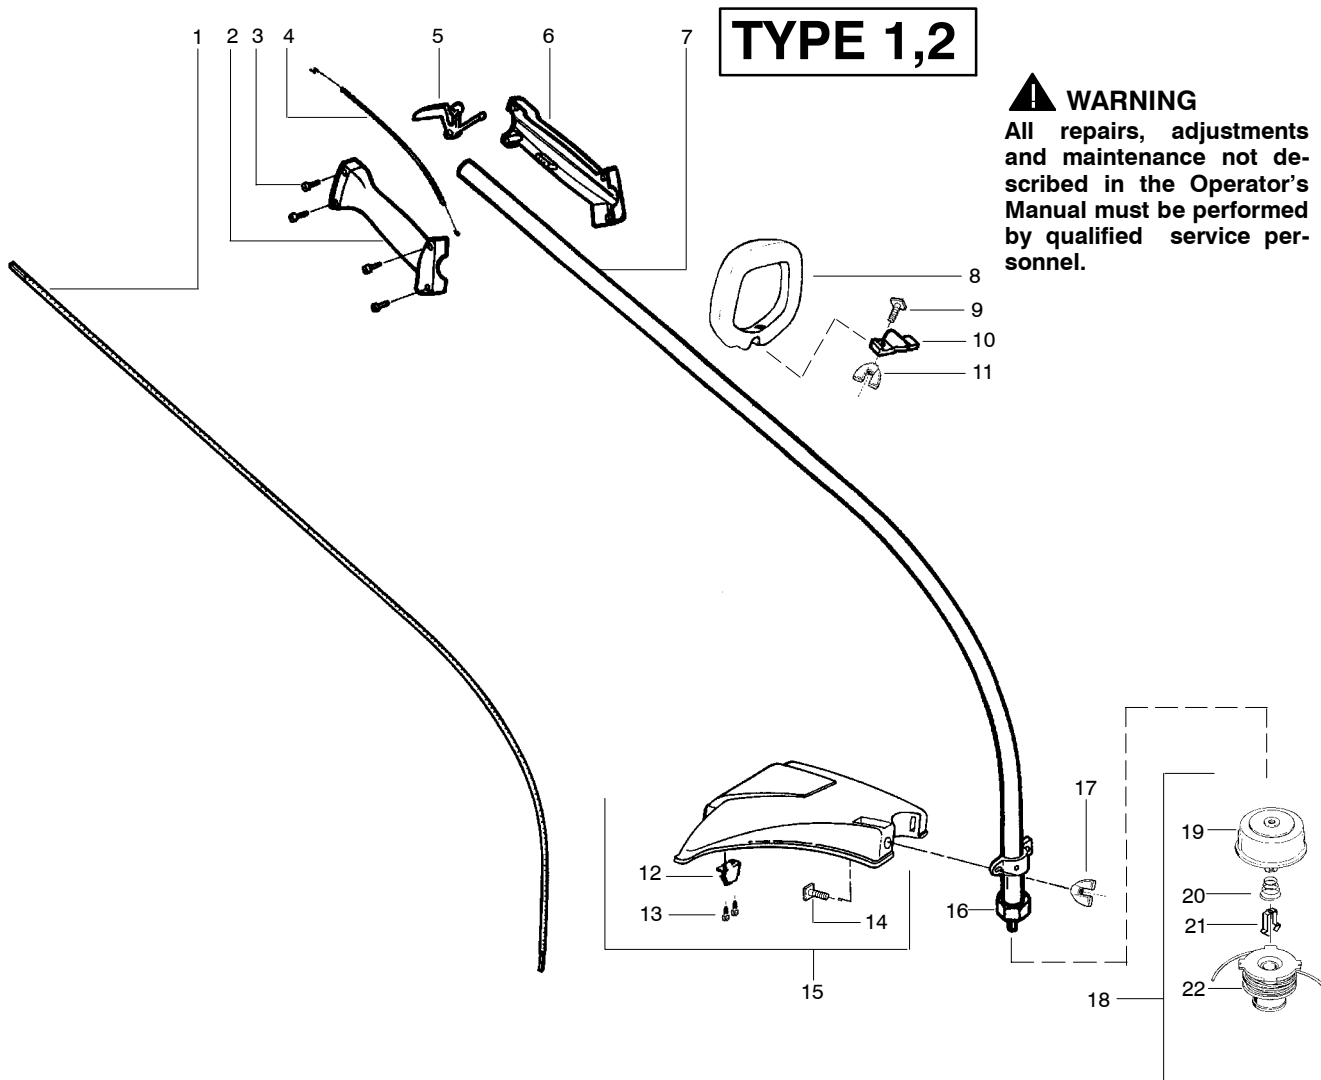

PARTS LIST NO. 530163618		WEED EATER® PARTS LIST	MODEL(s) XT250
DATE 10/07/03	Replaces 530163618 – 6/03/03		Note: Illustration may differ from actual model due to design changes

Ref.	Part No.	Description	Ref.	Part No.	Description
1.	530095803	Shaft-Flex	15.	530069686	Kit- Shield Assy (Incl. 12,13,14,17)
2.	530038581	Throttle Hsg. (Right)	16.	530095563	Dust Cup
3.	530016349	Screw- Throttle Hsg.	17.	530091373	Wingnut-Handle/Shield
4.	530071548	Assy- Throttle Cable	18.	952711621	Accy- TNG VI Cutting Head (Incl. 19-22)
5.	530038682	Trigger	19.	530095776	Assy- Hub
6.	530038580	Throttle Hsg. (Left)	20.	530053241	Spring- Compression
7.	530071315	Assy- Drive Shaft Hsg.	21.	530401957	Clip- Retainer- Head
8.	530038584	Handle- Assist	22.	952711616	Accy- Spool w/Line
9.	530015820	Bolt- Handle/Shield			Not Shown
10.	530038599	Clamp- Handle		530163479	Operator Manual
11.	530016118	Wingnut- Handle/Shield		530054864	Decal- Start Inst.
12.	530052287	Line Limiter		530055350	Decal- Shaft Warning
13.	530015966	Screw- Line Limiter			
14.	530015820	Bolt- Handle/Shield			

✓ = NEW PART NUMBER FOR THIS IPL * = REFER TO THE SERVICE REFERENCE INDICATED FOR MORE INFORMATION. (LOCATED AT END OF IPL)

PARTS LIST NO. 530163618		WEED EATER® PARTS LIST	MODEL(s) XT250
DATE 10/07/03	Replaces 530163618 - 6/03/03		Note: Illustration may differ from actual model due to design changes

↗ = NEW PART NUMBER FOR THIS IPL * = REFER TO THE SERVICE REFERENCE INDICATED FOR MORE INFORMATION. (LOCATED AT END OF IPL)

PARTS LIST NO. 530163618		WEED EATER® PARTS LIST	MODEL(S) XT250
DATE 10/07/03	Replaces 530163618 - 6/03/03		Note: Illustration may differ from actual model due to design changes