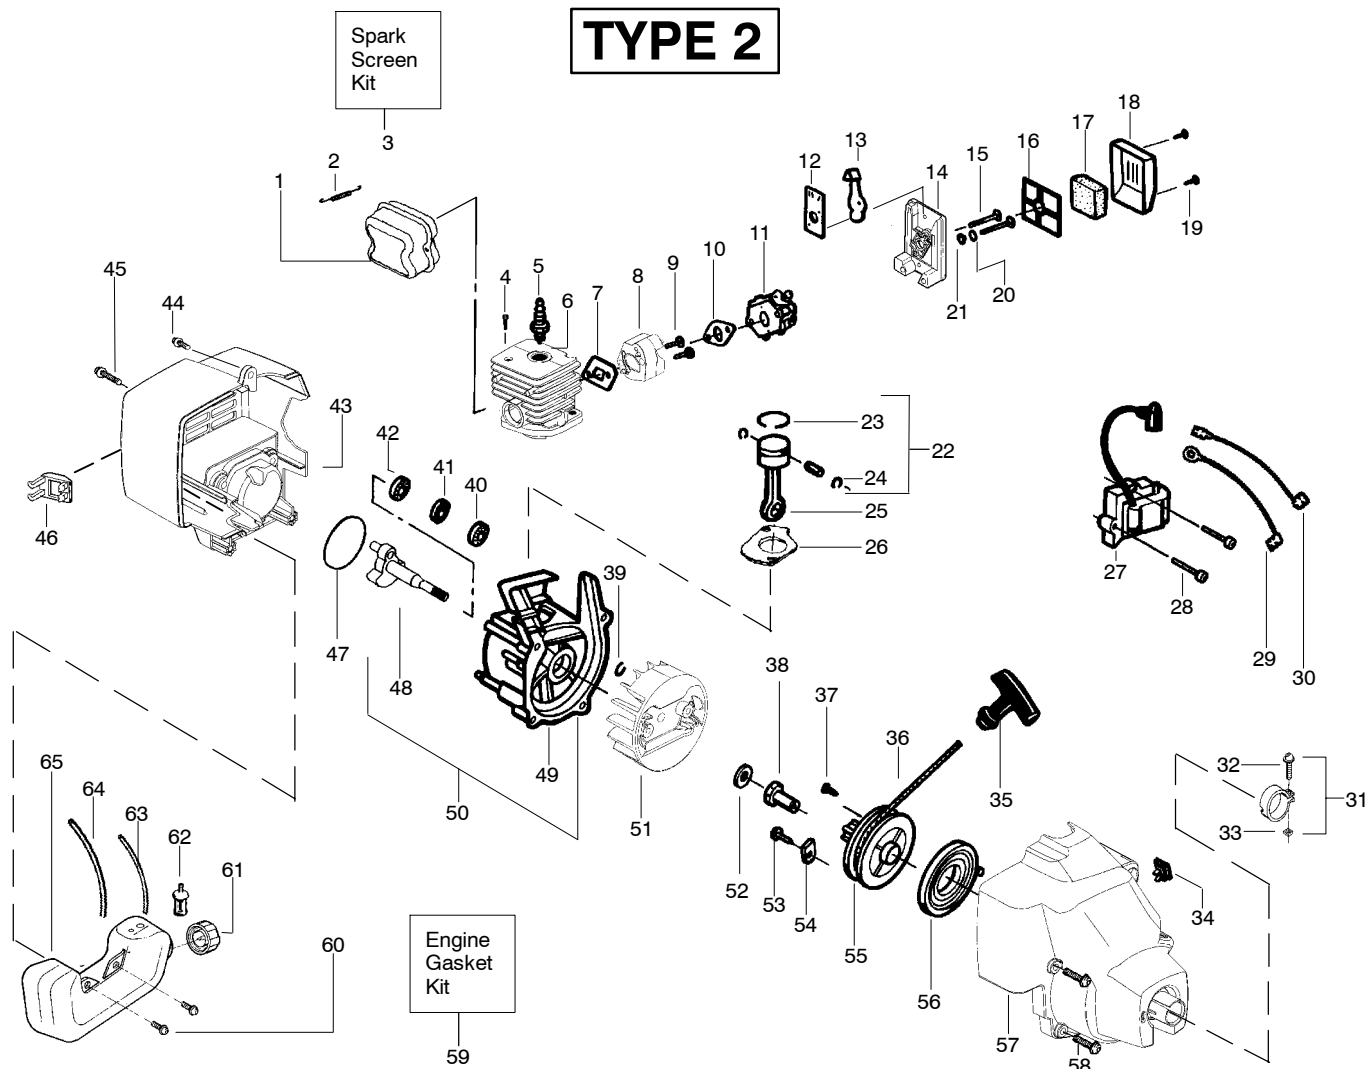

PARTS LIST NO. 530163618		WEED EATER® PARTS LIST	MODEL(s) XT250
DATE 10/07/03	Replaces 530163618 – 6/03/03		Note: Illustration may differ from actual model due to design changes

Ref.	Part No.	Description	Ref.	Part No.	Description
1.	530095803	Shaft-Flex	15.	530069686	Kit- Shield Assy (Incl. 12,13,14,17)
2.	530038581	Throttle Hsg. (Right)	16.	530095563	Dust Cup
3.	530016349	Screw- Throttle Hsg.	17.	530091373	Wingnut-Handle/Shield
4.	530071548	Assy- Throttle Cable	18.	952711621	Accy- TNG VI Cutting Head (Incl. 19-22)
5.	530038682	Trigger	19.	530095776	Assy- Hub
6.	530038580	Throttle Hsg. (Left)	20.	530053241	Spring- Compression
7.	530071315	Assy- Drive Shaft Hsg.	21.	530401957	Clip- Retainer- Head
8.	530038584	Handle- Assist	22.	952711616	Accy- Spool w/Line
9.	530015820	Bolt- Handle/Shield			Not Shown
10.	530038599	Clamp- Handle		530163479	Operator Manual
11.	530016118	Wingnut- Handle/Shield		530054864	Decal- Start Inst.
12.	530052287	Line Limiter		530055350	Decal- Shaft Warning
13.	530015966	Screw- Line Limiter			
14.	530015820	Bolt- Handle/Shield			

✓ = NEW PART NUMBER FOR THIS IPL * = REFER TO THE SERVICE REFERENCE INDICATED FOR MORE INFORMATION. (LOCATED AT END OF IPL)

PARTS LIST NO. 530163618		WEED EATER® PARTS LIST	MODEL(s) XT250
DATE 10/07/03	Replaces 530163618 - 6/03/03		Note: Illustration may differ from actual model due to design changes

↗ = NEW PART NUMBER FOR THIS IPL * = REFER TO THE SERVICE REFERENCE INDICATED FOR MORE INFORMATION. (LOCATED AT END OF IPL)

PARTS LIST NO. 530163618		WEED EATER® PARTS LIST	MODEL(S) XT250
DATE 10/07/03	Replaces 530163618 - 6/03/03		Note: Illustration may differ from actual model due to design changes

✓ = NEW PART NUMBER FOR THIS IPL

* = REFER TO THE SERVICE REFERENCE INDICATED FOR MORE INFORMATION. (LOCATED AT END OF IPL)