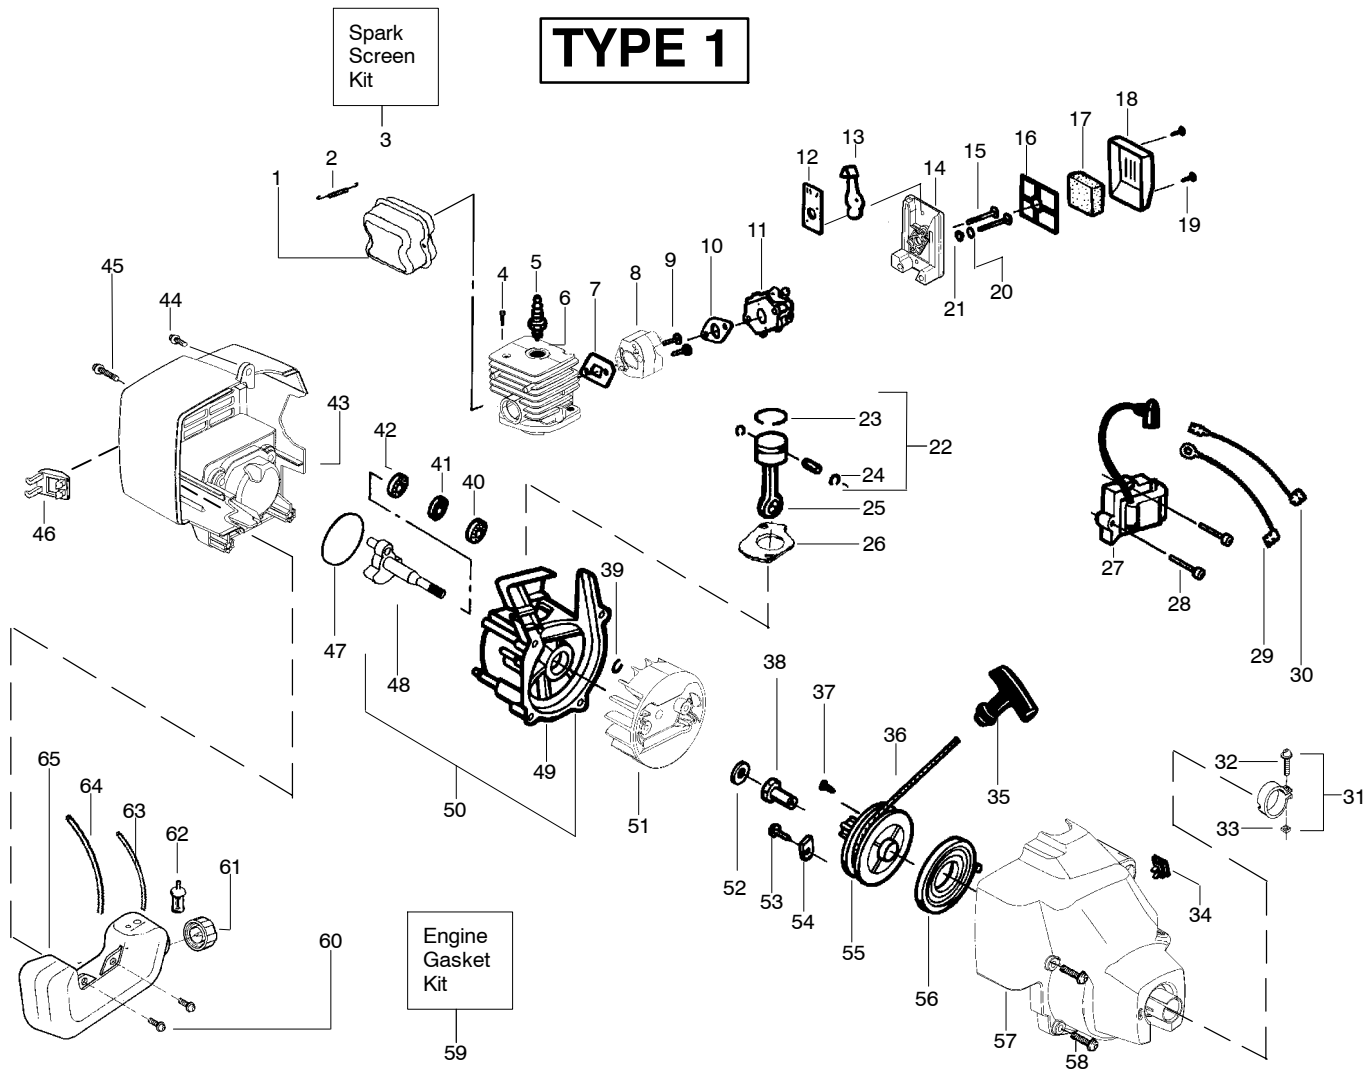

PARTS LIST NO. 530163618		WEED EATER® PARTS LIST	MODEL(s) XT250
DATE 10/07/03	Replaces 530163618 – 6/03/03		Note: Illustration may differ from actual model due to design changes

Ref.	Part No.	Description	Ref.	Part No.	Description
1.	530095803	Shaft-Flex	15.	530069686	Kit- Shield Assy (Incl. 12,13,14,17)
2.	530038581	Throttle Hsg. (Right)	16.	530095563	Dust Cup
3.	530016349	Screw- Throttle Hsg.	17.	530091373	Wingnut-Handle/Shield
4.	530071548	Assy- Throttle Cable	18.	952711621	Accy- TNG VI Cutting Head (Incl. 19-22)
5.	530038682	Trigger	19.	530095776	Assy- Hub
6.	530038580	Throttle Hsg. (Left)	20.	530053241	Spring- Compression
7.	530071315	Assy- Drive Shaft Hsg.	21.	530401957	Clip- Retainer- Head
8.	530038584	Handle- Assist	22.	952711616	Accy- Spool w/Line
9.	530015820	Bolt- Handle/Shield			Not Shown
10.	530038599	Clamp- Handle		530163479	Operator Manual
11.	530016118	Wingnut- Handle/Shield		530054864	Decal- Start Inst.
12.	530052287	Line Limiter		530055350	Decal- Shaft Warning
13.	530015966	Screw- Line Limiter			
14.	530015820	Bolt- Handle/Shield			

✓ = NEW PART NUMBER FOR THIS IPL * = REFER TO THE SERVICE REFERENCE INDICATED FOR MORE INFORMATION. (LOCATED AT END OF IPL)

PARTS LIST NO. 530163618		WEED EATER® PARTS LIST	MODEL(s) XT250
DATE 10/07/03	Replaces 530163618 - 6/03/03		Note: Illustration may differ from actual model due to design changes

↗ = NEW PART NUMBER FOR THIS IPL * = REFER TO THE SERVICE REFERENCE INDICATED FOR MORE INFORMATION. (LOCATED AT END OF IPL)

PARTS LIST NO. 530163618		WEED EATER® PARTS LIST	MODEL(S) XT250
DATE 10/07/03	Replaces 530163618 - 6/03/03		Note: Illustration may differ from actual model due to design changes

✓ = NEW PART NUMBER FOR THIS IPL

* = REFER TO THE SERVICE REFERENCE INDICATED FOR MORE INFORMATION. (LOCATED AT END OF IPL)