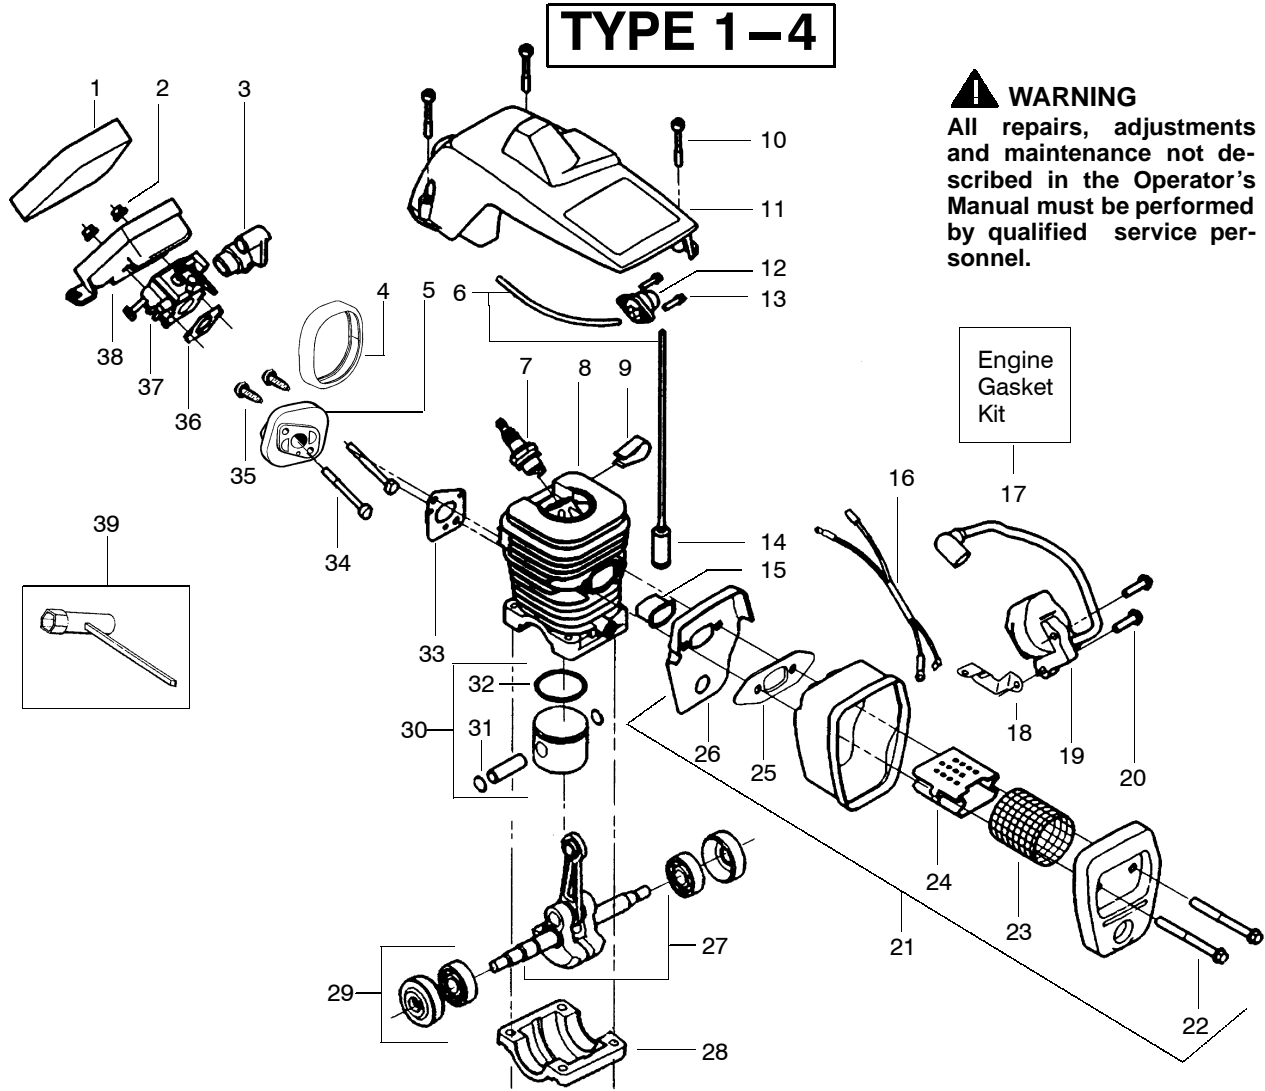

TYPE 1-5

Ref.	Part No.	Description	Ref.	Part No.	Description	Ref.	Part No.	Description
1.	530038227	Lever-Switch (Includes Pin)	21.	530014949	Assy. - Clutch	41.	530015892	Screw.
2.	530016149	Spring-Switch	22.	530054736	Assy-Chain Brake	42.	530069232	Kit-Rope
3.	530015775	Screw	23.	530015917	Nut-Bar Mounting	43.	530037485	Handle-Starter
4.	530069216	Kit-Fuel Line (Large)	24.	530038593	Retainer-Bar Adjust	44.	530015940	Screw
5.	530023877	Fitting	25.	530069611	Kit-Bar Adjust (incl.24,26)	45.	530071259	Kit-Oil Pump (incl 46,47,49)
6.	530047192	Assy-Fuel Cap	26.	530015826	Pin-Bar Adjust	46.	530037820	Gear-Worm Spring
7.	530037809	Wire-Throttle	27.	952044418	Bar-18"	47.	530049477	Elbow-Oil Pickup
8.	530047989	Lever-Choke	28.	952051338	Chain-18"	48.	530016064	Screw
9.	530038406	Grommet-Choke Knob	29.	530038238	Plate-Bar Mounting	49.	530019206	Seal Block
10.	530055588	Assy-Chassis	30.	530015814	Screw	50.	530047663	Assy-Oil-Pickup (Incl. 51-53)
11.	530015922	Nut-Speed	31.	530029850	Chain Catcher	51.	530038373	Pickup-Oiler
12.	530071305	Kit-Trigger & Lockout	32.	530016132	Screw	52.	530037821	Filter-Oil
13.	530054175	Housing-Fan	33.	530010846	Assy-Oil Cap	53.	530030189	Plug-Oil Filter
14.	530015920	Screw	34.	530015814	Screw			
15.	530016134	Nut-Flywheel	35.	530056798	Handle-Front			
16.	530015127	Washer-Flywheel	36.	530071666	Kit-Oil Check Valve			
17.	530039209	Assy-Flywheel	37.	530023817	Spring - Starter Dog			
18.	530015907	Washer - Thrust	38.	530016080	Screw			
19.	530047061	Assy-Drum W/brg.	39.	530037817	Pulley-Starter			
20.	530015611	Washer-Clutch	40.	530027531	Spring-Starter			

✓ = NEW PART NUMBER FOR THIS IPL ★ = REFER TO THE SERVICE REFERENCE INDICATED FOR MORE INFORMATION. (LOCATED AT END OF IPL)

PARTS LIST NO. 530163061		Poulan® PARTS LIST	CHAIN SAW MODEL(S) Poulan Plus 2155
DATE 3/05/03	Replaces 163061 – 12/19/02		Note: Illustration may differ from actual model due to design changes