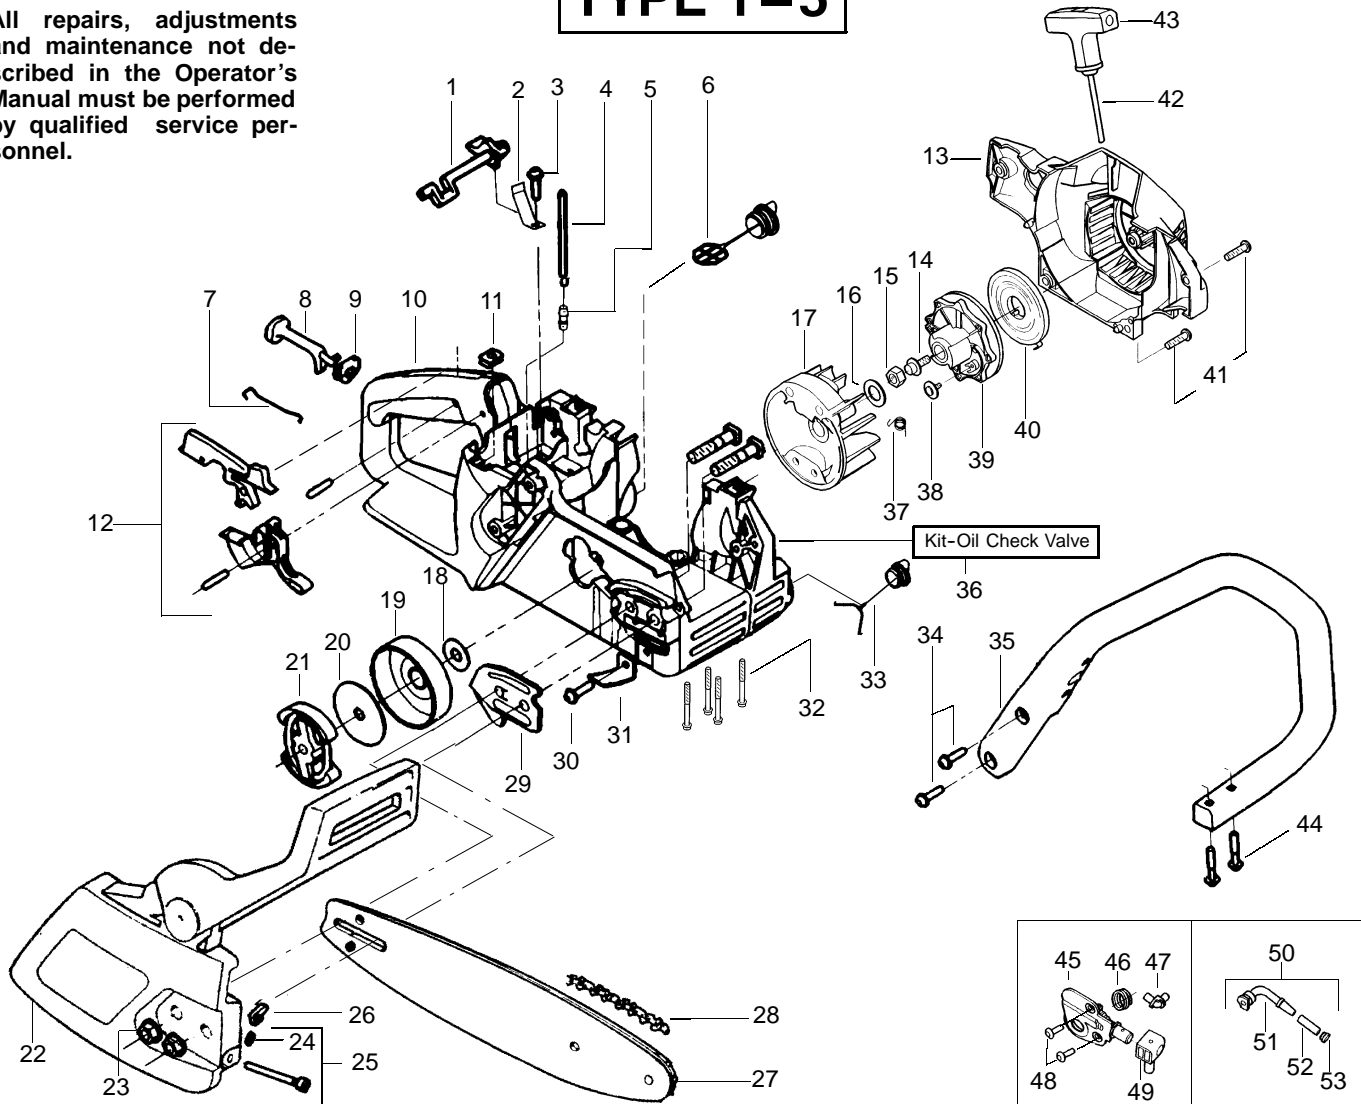

PARTS LIST NO. 530163061		Poulan® PARTS LIST	CHAIN SAW MODEL(S) Poulan Plus 2155
DATE 3/05/03	Replaces 163061 - 12/19/02		Note: Illustration may differ from actual model due to design changes

WARNING
All repairs, adjustments and maintenance not described in the Operator's Manual must be performed by qualified service personnel.

TYPE 1-5

Ref.	Part No.	Description	Ref.	Part No.	Description	Ref.	Part No.	Description
1.	530038227	Lever-Switch (Includes Pin)	21.	530014949	Assy. - Clutch	41.	530015892	Screw.
2.	530016149	Spring-Switch	22.	530054736	Assy-Chain Brake	42.	530069232	Kit-Rope
3.	530015775	Screw	23.	530015917	Nut-Bar Mounting	43.	530037485	Handle-Starter
4.	530069216	Kit-Fuel Line (Large)	24.	530038593	Retainer-Bar Adjust	44.	530015940	Screw
5.	530023877	Fitting	25.	530069611	Kit-Bar Adjust (incl.24,26)	45.	530071259	Kit-Oil Pump (incl 46,47,49)
6.	530047192	Assy-Fuel Cap	26.	530015826	Pin-Bar Adjust	46.	530037820	Gear-Worm Spring
7.	530037809	Wire-Throttle	27.	952044418	Bar-18"	47.	530049477	Elbow-Oil Pickup
8.	530047989	Lever-Choke	28.	952051338	Chain-18"	48.	530016064	Screw
9.	530038406	Grommet-Choke Knob	29.	530038238	Plate-Bar Mounting	49.	530019206	Seal Block
10.	530055588	Assy-Chassis	30.	530015814	Screw	50.	530047663	Assy-Oil-Pickup (Incl. 51-53)
11.	530015922	Nut-Speed	31.	530029850	Chain Catcher	51.	530038373	Pickup-Oiler
12.	530071305	Kit-Trigger & Lockout	32.	530016132	Screw	52.	530037821	Filter-Oil
13.	530054175	Housing-Fan	33.	530010846	Assy-Oil Cap	53.	530030189	Plug-Oil Filter
14.	530015920	Screw	34.	530015814	Screw			
15.	530016134	Nut-Flywheel	35.	530056798	Handle-Front			
16.	530015127	Washer-Flywheel	36.	530071666	Kit-Oil Check Valve			
17.	530039209	Assy-Flywheel	37.	530023817	Spring - Starter Dog			
18.	530015907	Washer - Thrust	38.	530016080	Screw			
19.	530047061	Assy-Drum W/brg.	39.	530037817	Pulley-Starter			
20.	530015611	Washer-Clutch	40.	530027531	Spring-Starter			