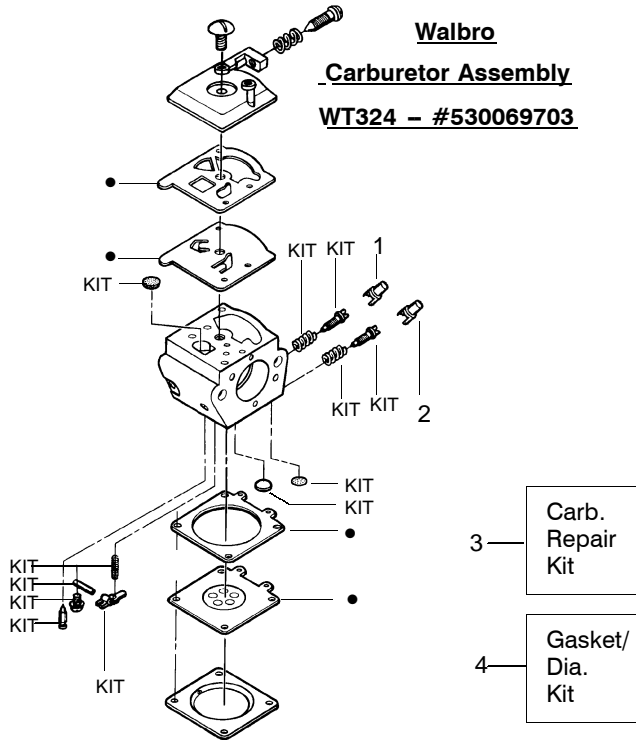

TYPE 5

⚠ WARNING
All repairs, adjustments and maintenance not described in the Operator's Manual must be performed by qualified service personnel.

Ref.	Part No.	Description	Ref.	Part No.	Description	Ref.	Part No.	Description
1.	530037793	Foam—Air Filter	17.	530069608	Kit—Engine Gasket (Incl. 25, 33 & 36)	31.	530015697	Retainer—Piston Pin
2.	530016101	Nut	18.	530047442	Strap—Ground	32.	530038729	Ring – Piston
3.	530035526	Grommet—Carb Adjust	19.	530039198	Module—Ignition	33.	530069608	Gasket – Adapter(kit)
4.	530054144	Seal—Carb Adapter	20.	530015814	Screw	34.	530016187	Screw
5.	530049700	Adapter—Carb.	21.	530047207	Assy—Muffler (Incl. 22–26)	35.	530016386	Screw
6.	530069247	Kit—Fuel Line (Small)	22.	530016132	Screw	36.	530069608	Gasket – Carb.(kit)
7.	952030150	Spark Plug (RCJ–7Y)	23.	530036103	Screen—Spark	37.	530071618	Kit—Carburetor (W–14A)
8.	530071412	Clip—Cylinder	24.	530037813	Diffuser—Muffler	38.	530037804	Housing—Air Filter
9.	530016136	Adapter—Carb.	25.	530069608	Gasket—Muffler(kit)	39.	530031163	Wrench – Bar
10.	530016153	Screw	26.	530049870	Backplate—Muffler			Not Shown
11.	530071310	Shield—Cylinder	27.	530047062	Assy. – Crankshaft			
12.	530047213	Assy—Air Purge	28.	530037935	Cap—Crankcase			
13.	530015780	Screw	29.	530056363	Assy.—Seal & Bearing			
14.	530095646	Assy—Fuel Pick—up	30.	530071408	Kit—Piston(Incl. 31 & 32)			
15.	530037652	Insulator—Heat						
16.	530052296	Assy. –Wire Harness						
								530163675 Operator Manual
								530057757 Decal – Warning

✓ = NEW PART NUMBER FOR THIS IPL * = REFER TO THE SERVICE REFERENCE INDICATED FOR MORE INFORMATION. (LOCATED AT END OF IPL)
● = THESE PARTS ARE ILLUSTRATED FOR CLARITY. ORDER COMPLETE ASSEMBLY.

PARTS LIST NO. 530163061		Poulan® PARTS LIST	CHAIN SAW MODEL(S) Poulan Plus 2155
DATE 3/05/03	Replaces 163061 – 12/19/02		Note: Illustration may differ from actual model due to design changes