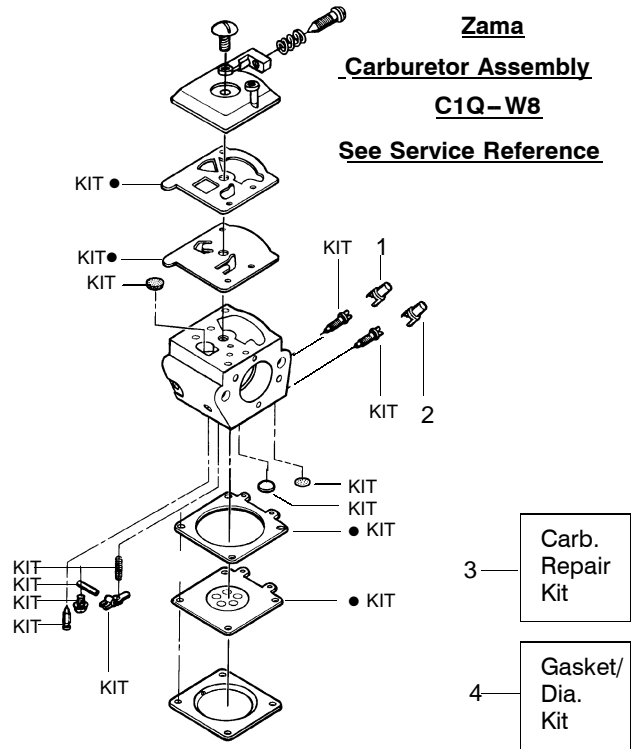

Ref.	Part No.	Description
1.	530038479	Limiter Cap–High (brown)
2.	530038478	Limiter Cap–Low (tan)
3.	–	Carburetor Repair Kit (KIT= Indicates Contents)
	530071352	Zama (C1Q–W8)
4.	–	Gasket Diaphragm Kit (● Indicates Contents)
	530035270	Zama (C1Q–W8)
Zama Carburetor Service Reference		
*****		If replacing the complete Zama Carburetor, it is not serviceable; you will need to order #530069703 Walbro Carburetor Assy.
*****		Note: The contents of the 530-035270 Gasket/Diaphragm kit are included in the 530-071352 Carb. Repair kit.

Kit - Carburetor Assembly No. 530071618 - ZAMA W-14-A

Note: No Repair kits are available for this carburetor, please order the complete assembly part number 530-071618 - W-14-A

✓ = NEW PART NUMBER FOR THIS IPL   * = REFER TO THE SERVICE REFERENCE INDICATED FOR MORE INFORMATION. (LOCATED AT END OF IPL)
● = THESE PARTS ARE ILLUSTRATED FOR CLARITY. ORDER COMPLETE ASSEMBLY.