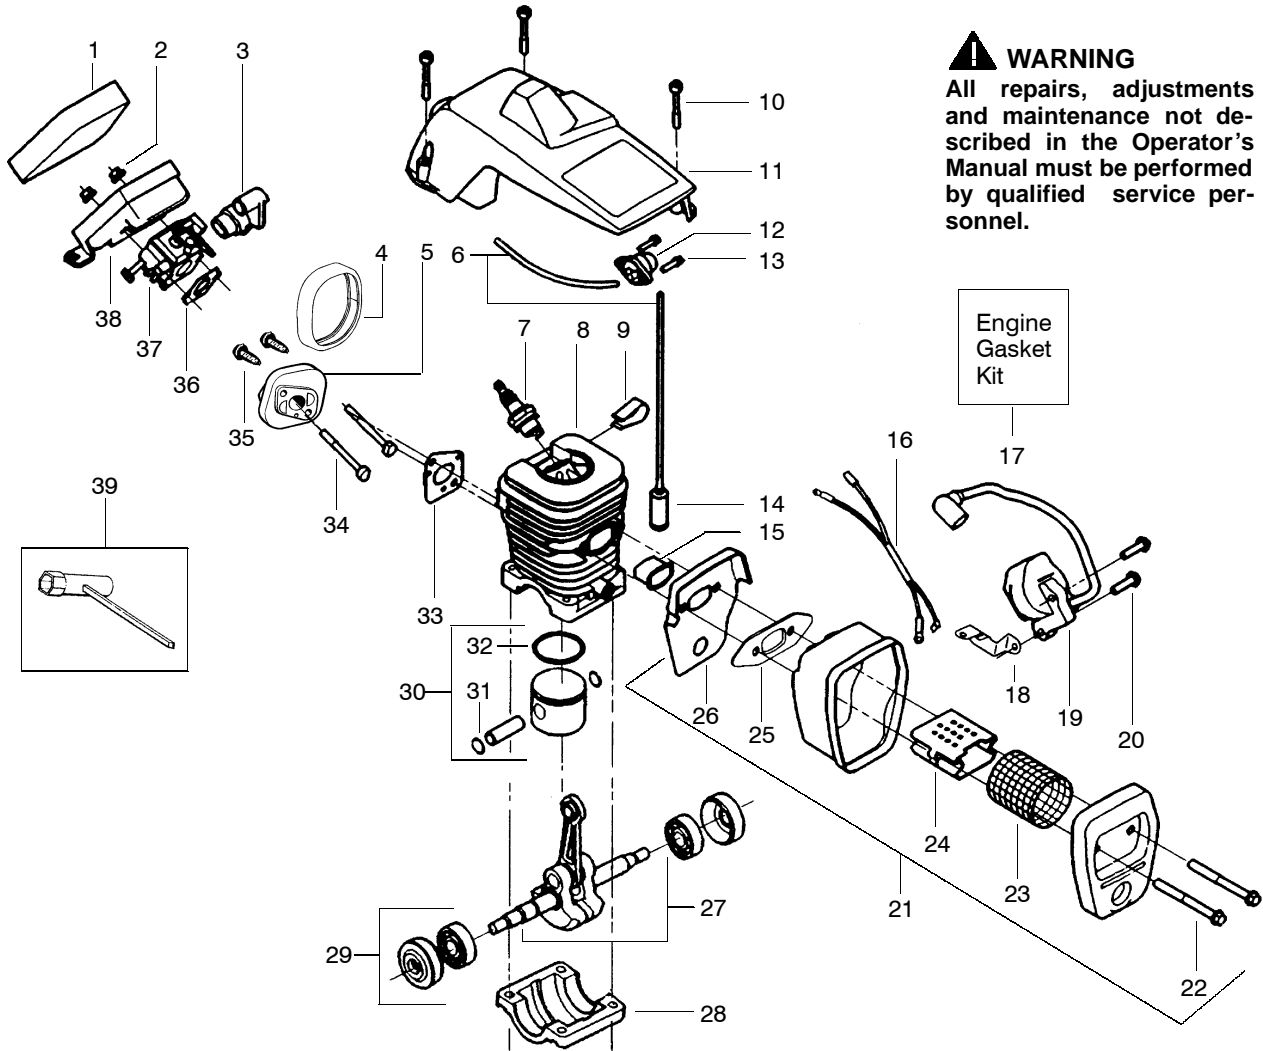

PARTS LIST NO. 530163061		Poulan® PARTS LIST	CHAIN SAW MODEL(S) Poulan Plus 2155	
DATE 3/05/03	Replaces 163061 – 12/19/02		Note: Illustration may differ from actual model due to design changes	PAGE NO. 3

TYPE 5

⚠ WARNING
All repairs, adjustments and maintenance not described in the Operator's Manual must be performed by qualified service personnel.

Ref.	Part No.	Description	Ref.	Part No.	Description	Ref.	Part No.	Description
1.	530037793	Foam—Air Filter	17.	530069608	Kit—Engine Gasket (Incl. 25, 33 & 36)	31.	530015697	Retainer—Piston Pin
2.	530016101	Nut	18.	530047442	Strap—Ground	32.	530038729	Ring – Piston
3.	530035526	Grommet—Carb Adjust	19.	530039198	Module—Ignition	33.	530069608	Gasket – Adapter(kit)
4.	530054144	Seal—Carb Adapter	20.	530015814	Screw	34.	530016187	Screw
5.	530049700	Adapter—Carb.	21.	530047207	Assy—Muffler (Incl. 22–26)	35.	530016386	Screw
6.	530069247	Kit—Fuel Line (Small)	22.	530016132	Screw	36.	530069608	Gasket – Carb.(kit)
7.	952030150	Spark Plug (RCJ–7Y)	23.	530036103	Screen—Spark	37.	530071618	Kit—Carburetor (W–14A)
8.	530071412	Clip—Cylinder	24.	530037813	Diffuser—Muffler	38.	530037804	Housing—Air Filter
9.	530016136	Adapter—Carb.	25.	530069608	Gasket—Muffler(kit)	39.	530031163	Wrench – Bar
10.	530016153	Screw	26.	530049870	Backplate—Muffler			Not Shown
11.	530071310	Shield—Cylinder	27.	530047062	Assy. – Crankshaft			
12.	530047213	Assy—Air Purge	28.	530037935	Cap—Crankcase			
13.	530015780	Screw	29.	530056363	Assy.—Seal & Bearing			
14.	530095646	Assy—Fuel Pick—up	30.	530071408	Kit—Piston(Incl. 31 & 32)			
15.	530037652	Insulator—Heat						
16.	530052296	Assy. –Wire Harness						
								530163675 Operator Manual
								530057757 Decal – Warning

✓ = NEW PART NUMBER FOR THIS IPL   * = REFER TO THE SERVICE REFERENCE INDICATED FOR MORE INFORMATION. (LOCATED AT END OF IPL)
● = THESE PARTS ARE ILLUSTRATED FOR CLARITY. ORDER COMPLETE ASSEMBLY.