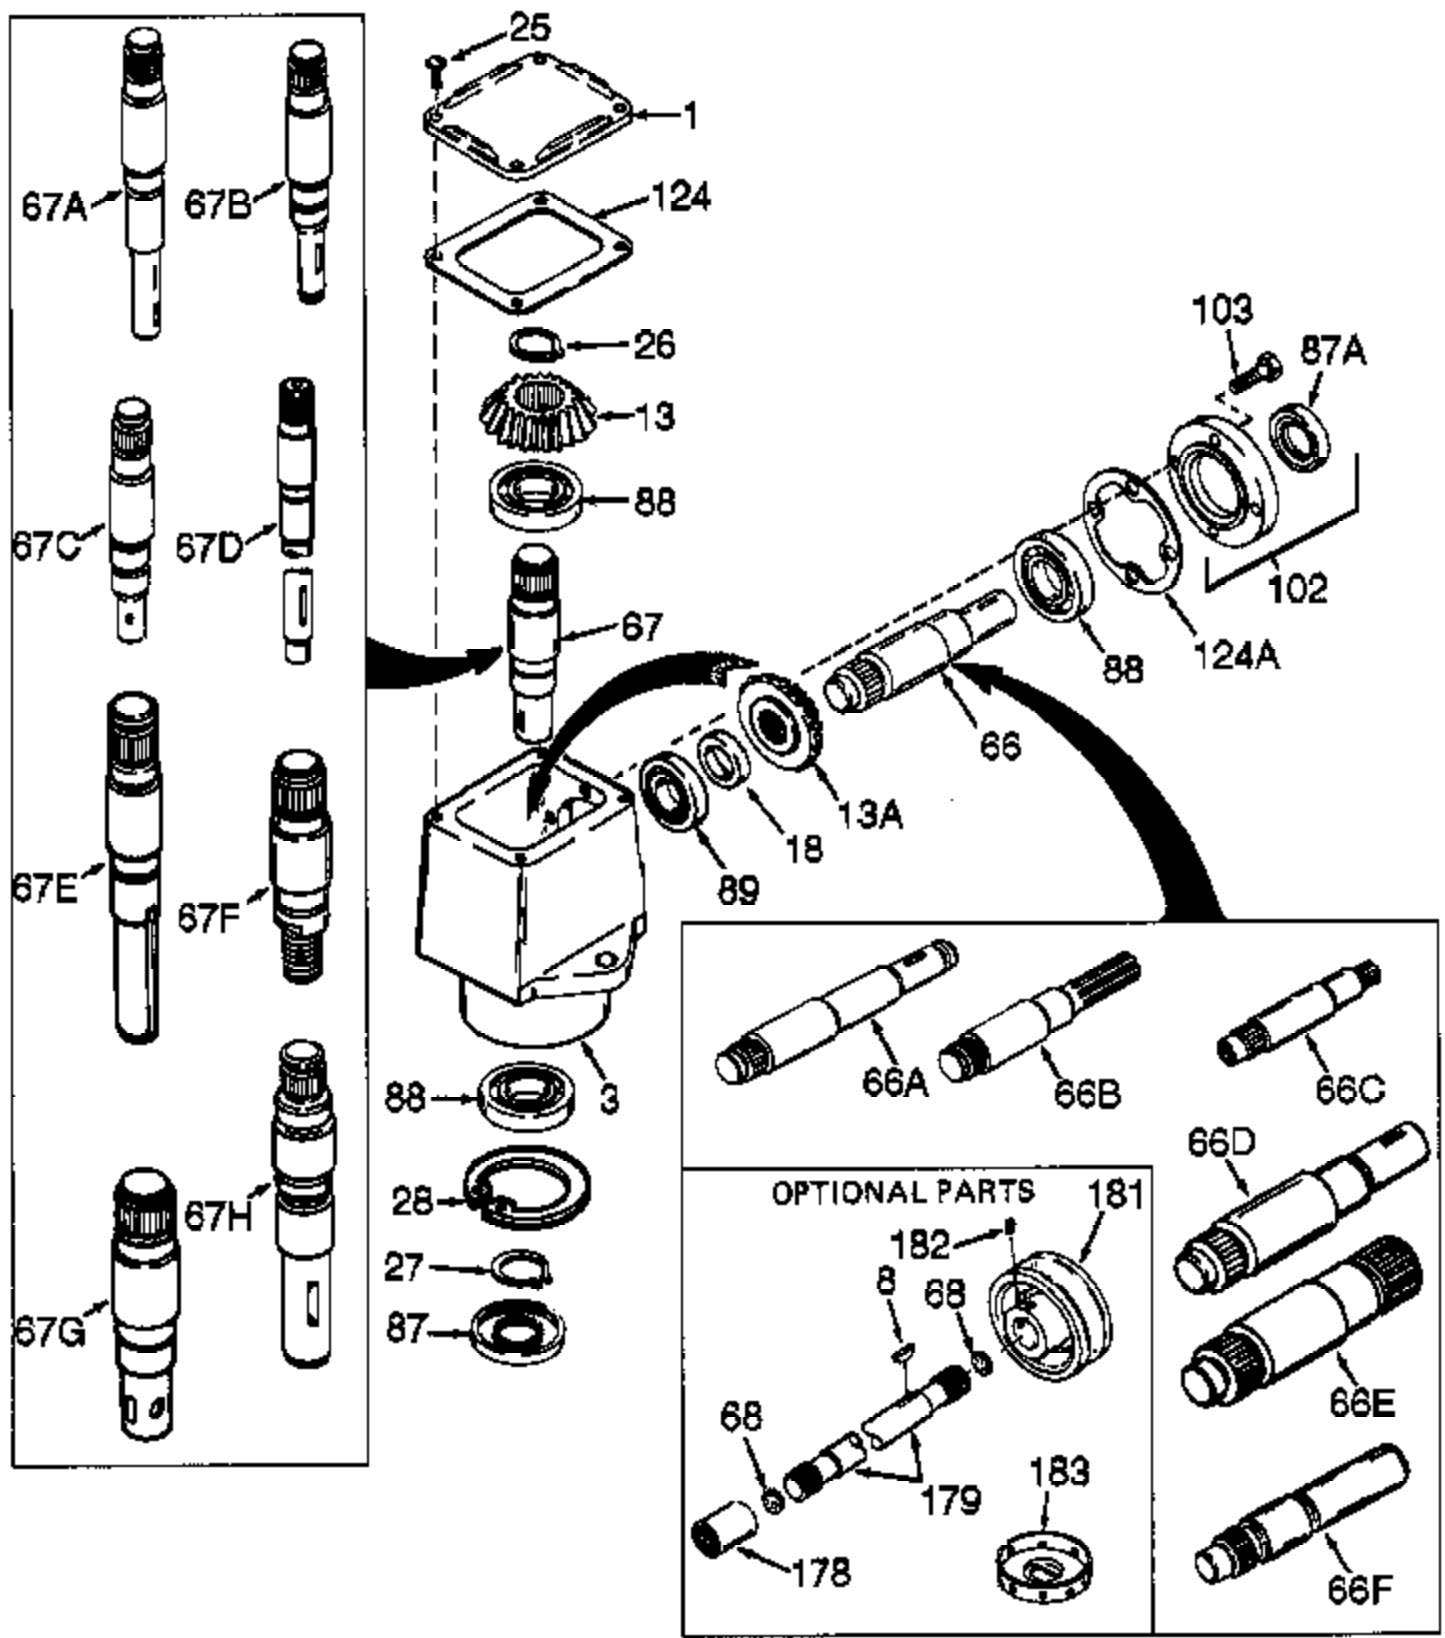

ILLUSTRATION SHOWS TYPICAL PARTS ONLY. ORDER BY PART NUMBER. PARTS NOT LISTED ARE SUPPLIED BY OEM.

Ref #	Part Number	Qty	Description
1	772067		Cover
8	792057		Key (With lug extensions)
8	792047		Woodruff Key #9
13	778046		Miter Gear (22 teeth)(7/8" ID)
13A	778046		Miter Gear (22 teeth)(7/8" ID)
25	792025		Screw, 10-24 x 1/2"
26	788018		Snap Ring
27	788019		Snap Ring
66	776125		Input Shaft (5-7/32" long)
67	776060A		Output Shaft (4-35/64" long)
68	788039		Felt Disc
87A	788031		Oil Seal
87	788029		Oil Seal
88	780034	RAD-3281-Part 2 of 2	Oil Seal
89	780024	Peerless	Ball Bearing
102	786029		Retainer Cap & Seal (Incl. 87A & 103)
103	792026		Screw, 1/4-20 x 7/8"
124	788028		Cover Gasket
124A	788030B		Cap Gasket
177A	XXXXX		(Not included with head assembly.)
177	XXXXX		THE FOLLOWING ARE OPTIONAL PARTS:
178	786028		Coupling (1-1/2" long)
178	786031		Coupling (1-5/16" long)
179	XXXXX		Input Connector Shaft
181	786030		Sheave (3-1/4" Dia.)
181	786059		Sheave (4" Dia.)
182	792027		Set Screw, 5/16-24 x 1/4
183	786044		Shield