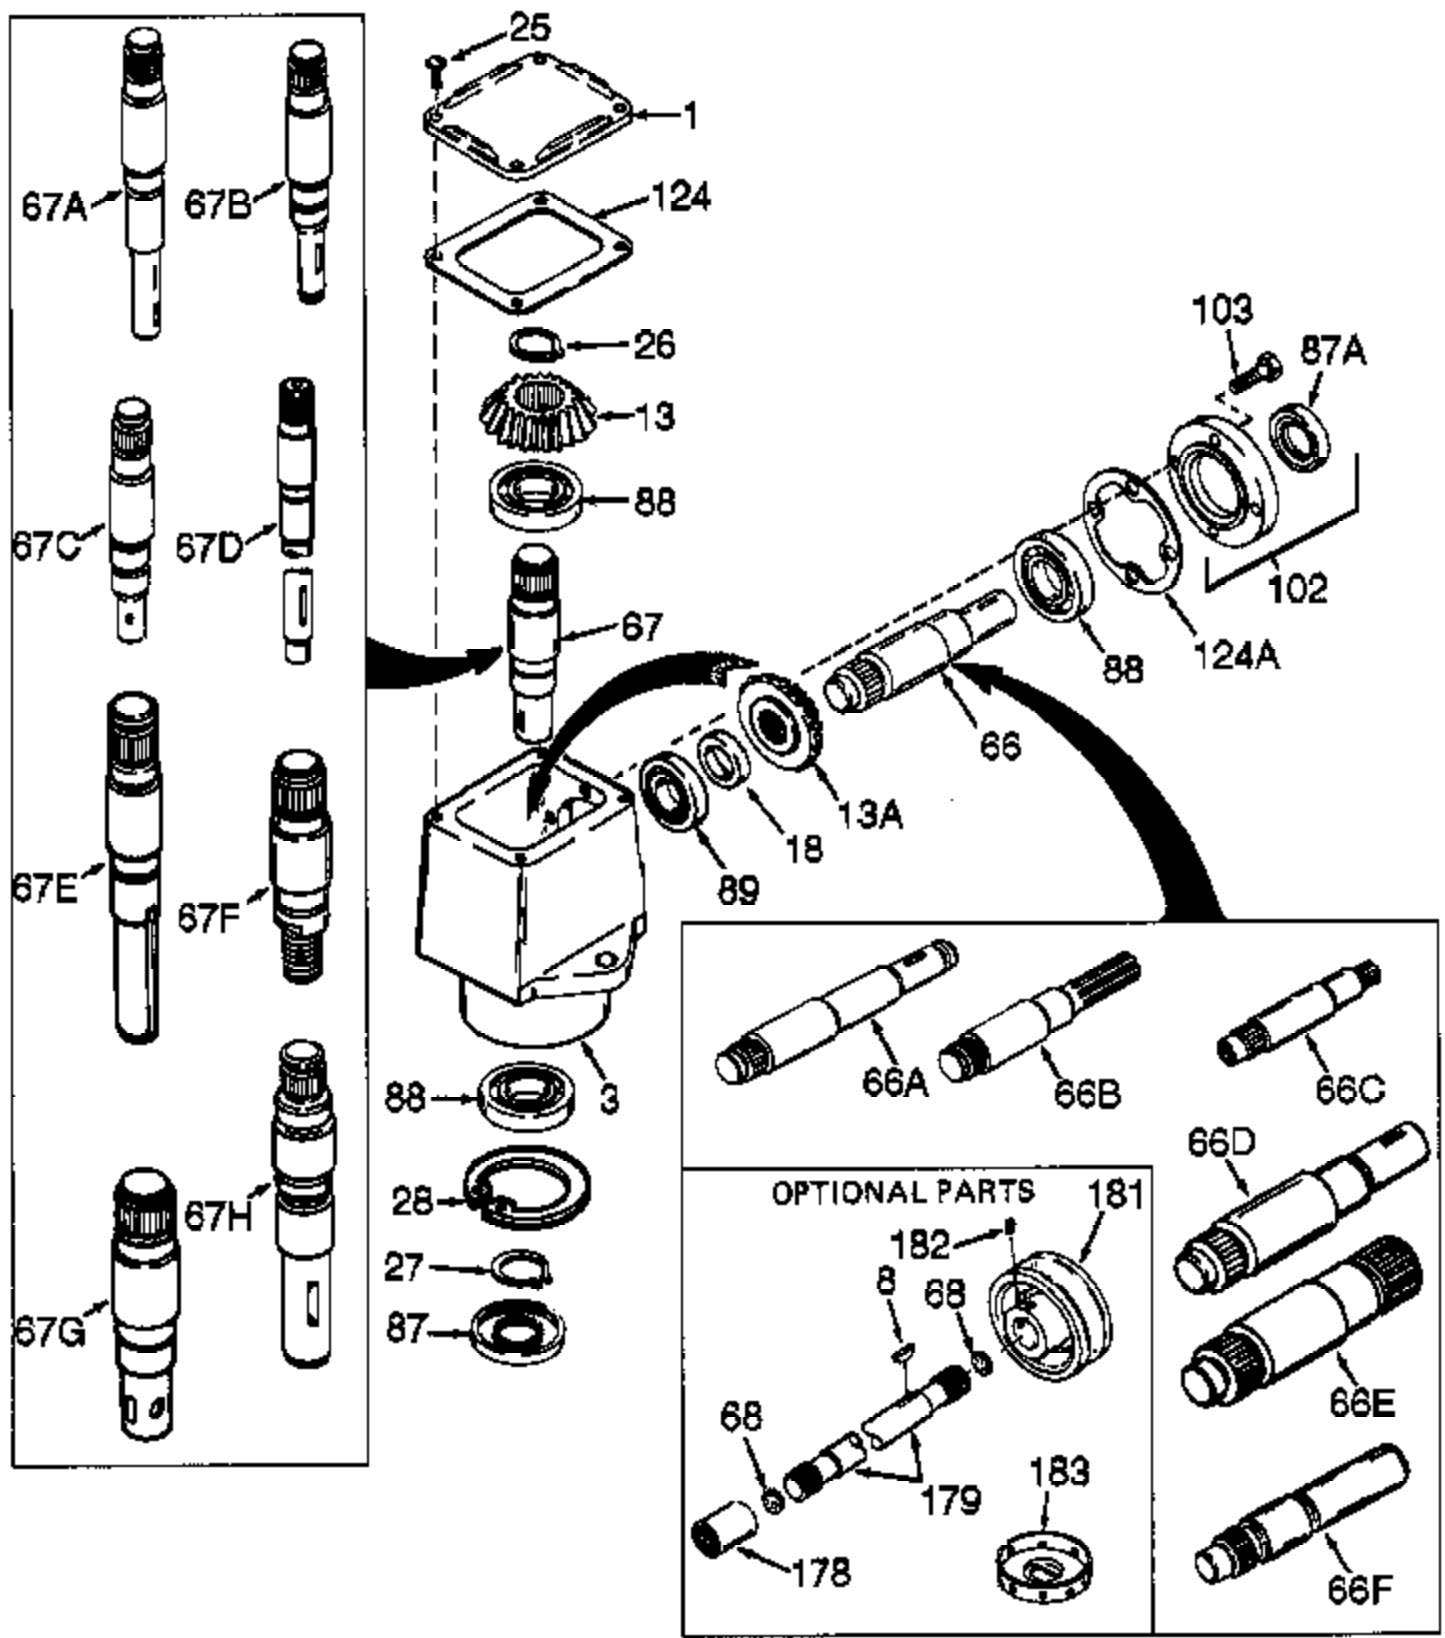

ILLUSTRATION SHOWS TYPICAL PARTS ONLY. ORDER BY PART NUMBER. PARTS NOT LISTED ARE SUPPLIED BY OEM.

Ref #	Part Number	Qty	Description
1	772035		Left Hand Cover
3	770026A		Right Angle Drive Housing
8	792057		Key (With lug extensions)
8	792047		Woodruff Key #9
13A	778046		Miter Gear (22 teeth)(7/8" ID)
13	778046		Miter Gear (22 teeth)(7/8" ID)
25	792025		Screw, 10-24 x 1/2"
26	792018		Snap Ring
27	788019		Snap Ring
66	776173		Input Shaft (5-15/32" long)
67A	776174		Output Shaft (8-45/64" long)
68	788039		Felt Disc
87	788029		Oil Seal
87A	788031		Oil Seal
88	780034		Ball Bearing
89	780024		Ball Bearing
102	786029		Retainer Cap & Seal (Incl. 87A & 103)
103	792026		Screw, 1/4-20 x 7/8"
124A	788030B		Cap Gasket
124	788028		Cover Gasket
177A	XXXXX		(Not included with head assembly.)
177	XXXXX		THE FOLLOWING ARE OPTIONAL PARTS:
178	786028		Coupling (1-1/2" long)
178	786031		Coupling (1-5/16" long)
179	XXXXX		Input Connector Shaft
181	786030		Sheave (3-1/4" Dia.)
181	786059		Sheave (4" Dia.)
182	792027		Set Screw, 5/16-24 x 1/4
183	786044		Shield

RAD-3197-PEERLESS Page 2 of 2
Peerless