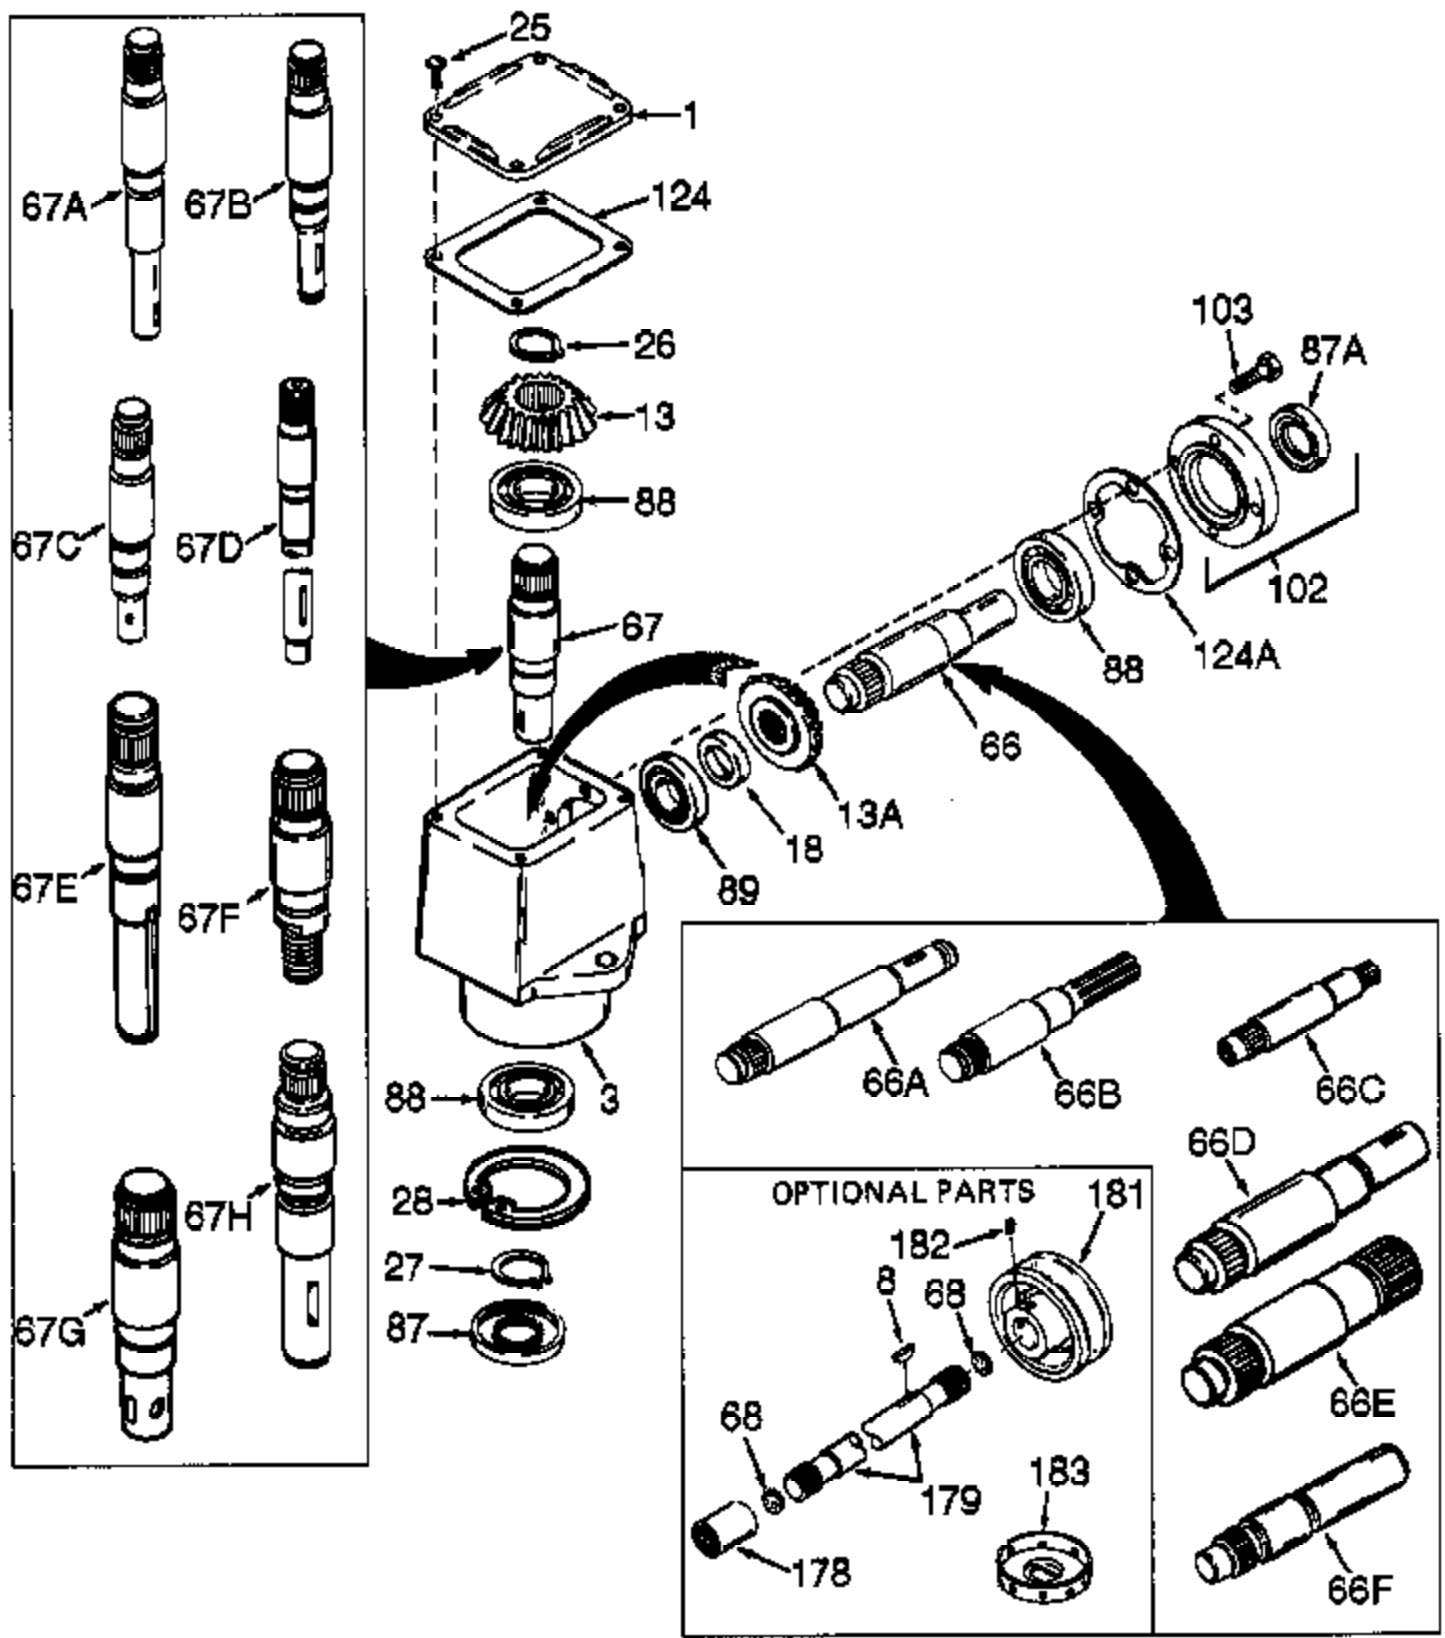

ILLUSTRATION SHOWS TYPICAL PARTS ONLY. ORDER BY PART NUMBER. PARTS NOT LISTED ARE SUPPLIED BY OEM.

Ref #	Part Number	Qty	Description
1	772035		Left Hand Cover
3	770026A		Right Angle Drive Housing
8	792057		Key (With lug extensions)
8	792047		Woodruff Key #9
13	778046		Miter Gear (22 teeth)(7/8" ID)
13A	778046		Miter Gear (22 teeth)(7/8" ID)
25	792025		Screw, 10-24 x 1/2"
26	788018		Snap Ring
27	788019		Snap Ring
66A	776172		Input Shaft (5-15/32" long)
67	776153		Output Shaft (4-3/16" long)
68	788039		Felt Disc
87	788029		Oil Seal
87A	788031		Oil Seal
88	780034		Ball Bearing
89	780024		Ball Bearing
102	786029		Retainer Cap & Seal (Incl. 87A & 103)
103	792043		Screw, 1/4-20 x 1"
124A	788030B		Cap Gasket
124	788028		Cover Gasket
177A	XXXXX		(Not included with head assembly.)
177	XXXXX		THE FOLLOWING ARE OPTIONAL PARTS:
178	786028		Coupling (1-1/2" long)
178	786031		Coupling (1-5/16" long)
179	XXXXX		Input Connector Shaft
181	786030		Sheave (3-1/4" Dia.)
181	786059		Sheave (4" Dia.)
182	792027		Set Screw, 5/16-24 x 1/4
183	786044		Shield

RAD-3187-PEERLESS Page 2 of 2