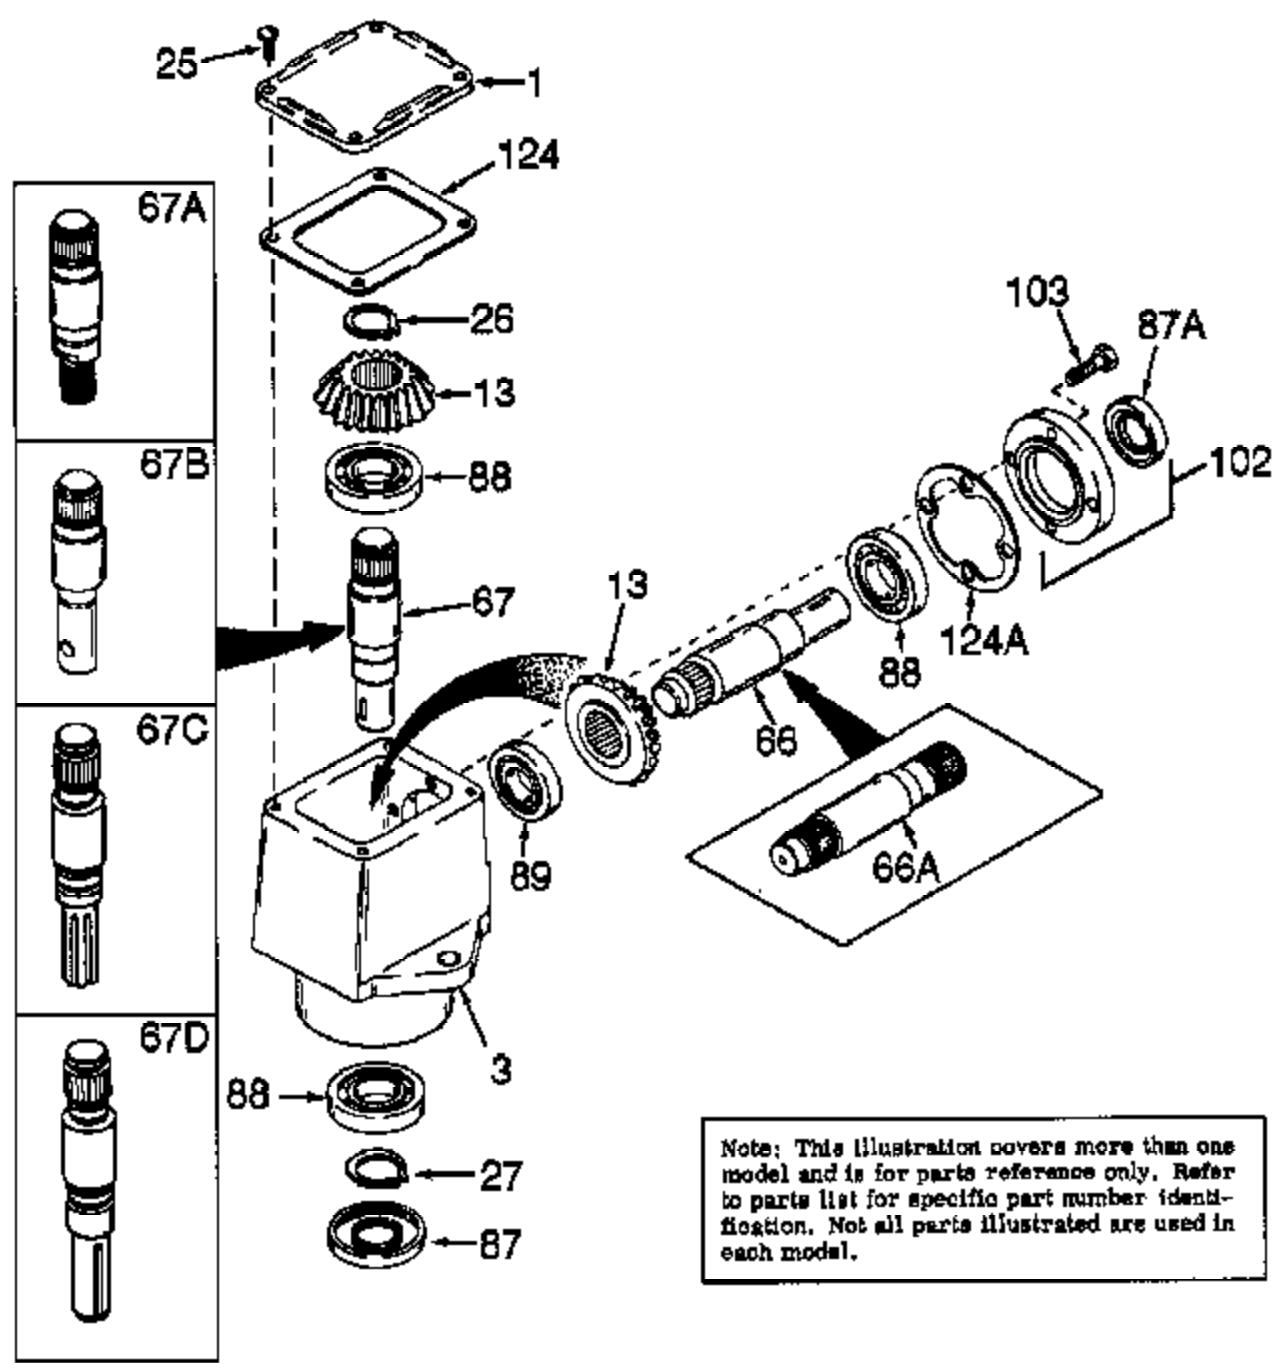

**NOTE: PARTS NOT ILLUSTRATED
OR LISTED ARE SUPPLIED BY
EQUIPMENT MANUFACTURER.**

Note: This illustration covers more than one model and is for parts reference only. Refer to parts list for specific part number identification. Not all parts illustrated are used in each model.

Ref #	Part Number	Qty	Description
	794011		L.H. Head Assy (Incl. 3 thru 124A)
1	772035		Left Hand Cover
3	770026		Right Angle Drive Housing
13	778046		Miter Gear
25	792025		Screw, 10-24 x 1/2"
26	788018		Snap Ring
27	788019		Snap Ring
66A	776062		Input Pinion Shaft
67	776061		Output Shaft
87	788029		Oil Seal
87A	788031		Oil Seal
88	780034		Ball Bearing
89	780024	RAD-1488-P91	Ball Bearing
102	786029	Peerless	Retainer Cap & Seal (Incl. 87A & 103)
103	792043		Screw, 1/4-20 x 1"
124A	788030B		Cap Gasket
124	788028		Cover Gasket