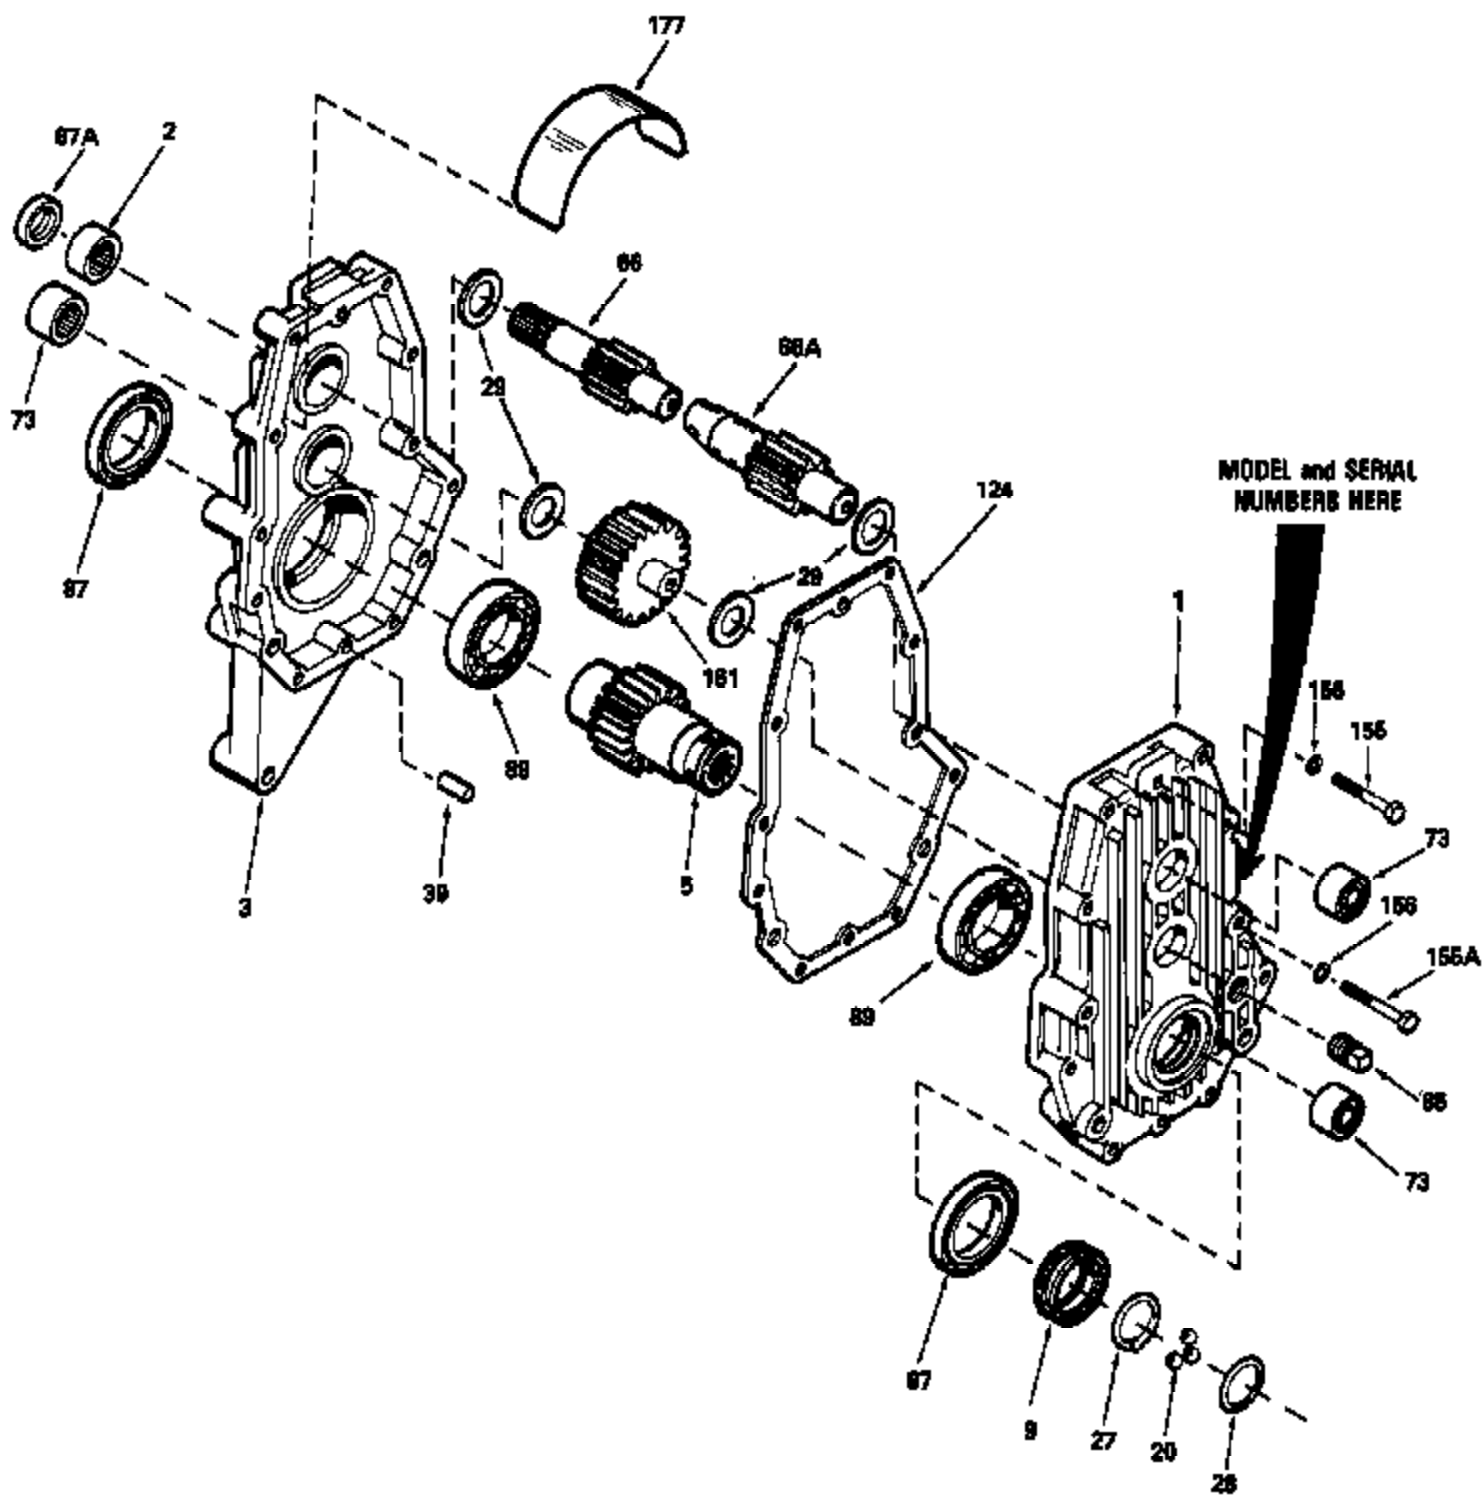

ILLUSTRATION SHOWS TYPICAL PARTS ONLY. ORDER BY PART NUMBER. PARTS NOT LISTED ARE SUPPLIED BY OEM.

Ref #	Part Number	Qty	Description
1	772088		Cover Ass'y (Incl. 73)
2	780074		Cartridge Bearing
3	770074		Case Ass'y (Incl. 2 & 73)
5	776216		Output Shaft (4-11/32" long)
9	786100		Collar
20	792105		Steel Ball, 3/8" dia.
27	792107		Retaining Ring
28	792106		Retaining Ring
29	780128		Thrust Washer
39	786026		Dowel Pin
66	776215A		Input Pinion (4.281" long)
73	780049		Cartridge Bearing (capped)
85	792019	2800-2800-003	Magnetic Drain Plug
87A	788031	Peerless	Oil Seal
87	788060		Oil Seal
89	780125		Ball Bearing
124	788059A		Gasket
155	650692		Screw, 5/16-18 x 1-3/4"
155A	792104		Screw, 5/16-18 x 2"
156	792029		Lockwasher, 5/16"
161	778164		Idler Gear (23 teeth)
177	786099		Baffle