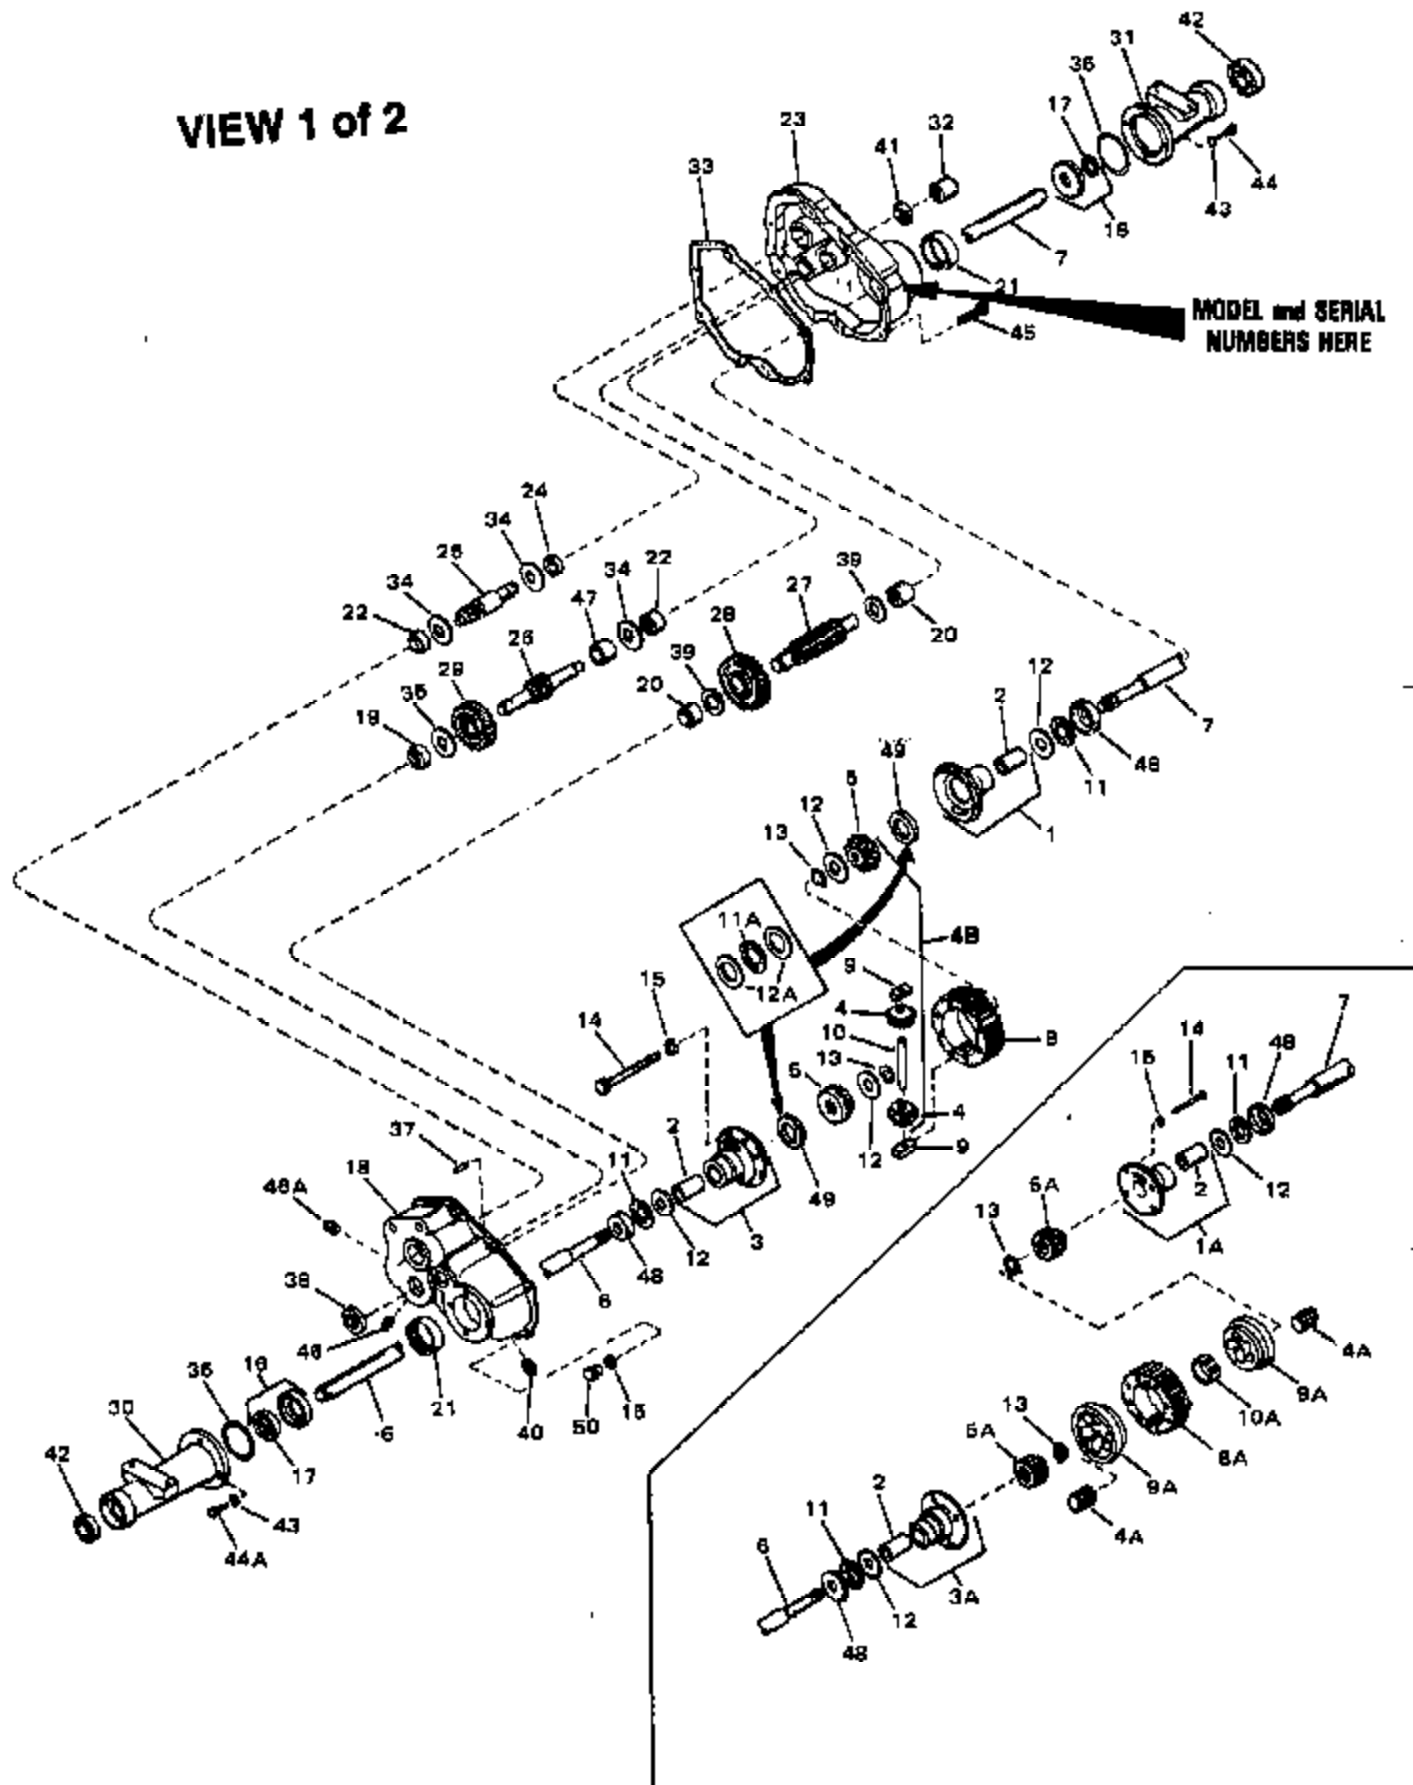

ILLUSTRATION SHOWS TYPICAL PARTS ONLY. ORDER BY PART NUMBER. PARTS NOT LISTED ARE SUPPLIED BY OEM.

VIEW 1 of 2

Ref #	Part Number	Qty	Description
1	772073		Cover Assembly (Incl. 107, 112, 114 & 117)
3	770066		Case Assembly (Incl. 107, 108, 112 & 117)
5	776065		Output Pinion
6	778036		Output Gear
13A	778079		Side Gear
14A	778078		Pinion Gear
15A	778080		Ring Gear
25	792031		Screw, 1/4-20 x 1"
26	792018		Snap Ring
29	780042		Thrust Washer
31A	780075		Thrust Race
31	780052		Thrust Washer
34	786039	2400-2410	Spacer Page 2 of 4
39	786026	Peerless #1	Dowel Pin
47E	774295		Axle (16-1/64" long)
48E	774294		Axle (12-41/64" long)
66	776159		Input Shaft & Pinion
67	776064		Brake Shaft & Gear
69	780007		Thrust Washer
85	792010		Pipe Plug, 3/8" sq hd.
85A	792010		Pipe Plug, 3/8" sq hd.
85B	792019		Magnetic Drain Plug
87	788008		Oil Seal
89	780050		Ball Bearing
96	780039		Thrust Bearing
101A	774142		Differential Carrier (Incl. 139)
102A	774141		Differential Carrier (Incl. 139)
103	792056		Screw, 1/4-20 x 3-1/4"
104	792006		Lockwasher, 1/4"
107	780049		Needle Bearing (capped)
108	780074		Needle Bearing
112	780047		Needle Bearing (capped)
114	780046		Needle Bearing
117	780048		Needle Bearing
124	788023		Case & Cover Gasket
132	778120		Idler Gear
136	XXXXX		Axle Housing (Supplied by OEM)
138	XXXXX		Axle Housing (Supplied by OEM)
139	780041		Bushing
151	786053		Cylindrical Spring (NOTE: This spring is obsolete. It is not required as a replacement part.)
152	786052		Body Core
154	788021		Oil Seal & Retainer (Incl. 87)
155A	792048		Screw, 3/8-16 x 1"
155	792086		Screw, 3/8-16 x 1-1/4"
156	792011		Lockwasher, 3/8"
163	788024		Square Cut Seal
164A	792055		Allen Nut, 1/4-20
180	730229A		Gear Oil SAE 80W90