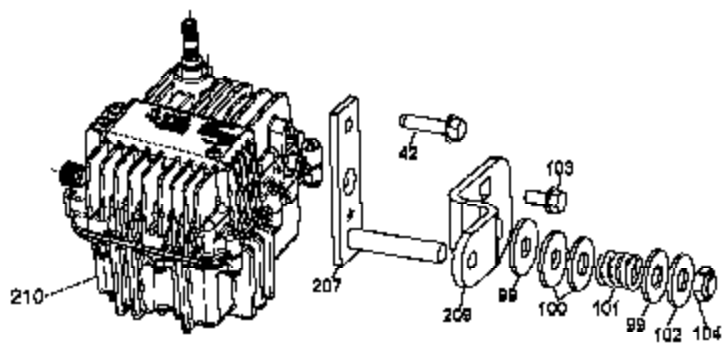

2000-2000-012 Page 2 of 5  
Peerless #1

---

Ref #	Part Number	Qty	Description
210	794797	1	Hydro Module LH (Foot Control)

---

2000-2000-012 Page 3 of 5  
Peerless #1

Ref #	Part Number	Qty	Description
1	772151	1	Cover LH (mach)
36	790075	1	Brake Disk
37	790007	1	Brake Pad Plate
38	799021	2	Brake Pad
41	790008	1	Brake Lever
42	792177	2	Screw, 1/4-20 x 1.375
43	792075	1	Locknut 5/16-24
79	792144	1	Spring .430OD .5000L
103	792193	1	Screw 1/4-28 x .490
209	798059	1	Control Lever
210	794797	1	Hydro Module LH (Foot Control)