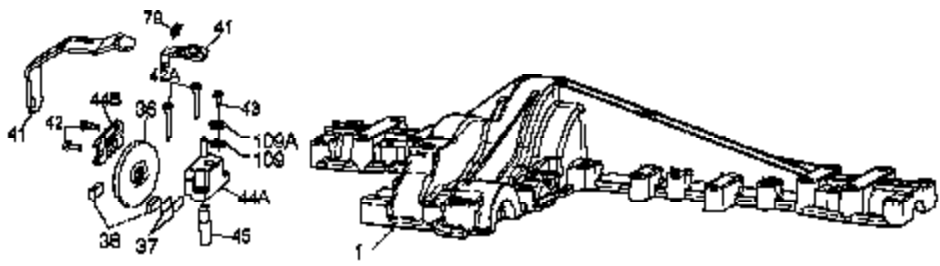

2000-2000-012 Page 2 of 5  
Peerless #1

---

Ref #	Part Number	Qty	Description
210	794797	1	Hydro Module LH (Foot Control)

---

2000-2000-012 Page 3 of 5  
Peerless #1

Ref #	Part Number	Qty	Description
1	772151	1	Cover LH (mach)
36	790075	1	Brake Disk
37	790007	1	Brake Pad Plate
38	799021	2	Brake Pad
41	790008	1	Brake Lever
42	792177	2	Screw, 1/4-20 x 1.375
43	792075	1	Locknut 5/16-24
79	792144	1	Spring .430OD .5000L
103	792193	1	Screw 1/4-28 x .490
209	798059	1	Control Lever
210	794797	1	Hydro Module LH (Foot Control)