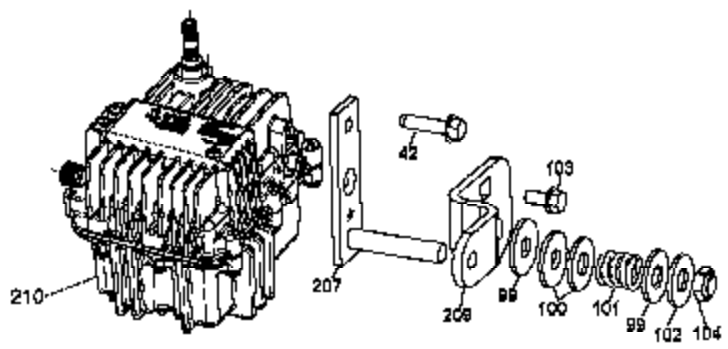

Ref #	Part Number	Qty	Description
1A	772152	1	Cover RH (Mach)
3A	770136	1	Case RH (Cast)
36	790075	1	Brake Disk
37	790007	1	Brake Pad Plate
38	799021	2	Brake Pad
41	790097	1	Brake Lever
42	792177	2	Screw 1/4-20 x 1.375
43	792075	1	Lock Nut 5/16-24
103	792193	3	Screw 1/4-28 x .490
200A	794785	1	Differential RH (Gear Reduction Drive)
209	798047	1	Control Lever
210A	794786	1	Hydro Module RH (Foot Control)

2000-2000-003B Page 5 of 5

Peerless #2