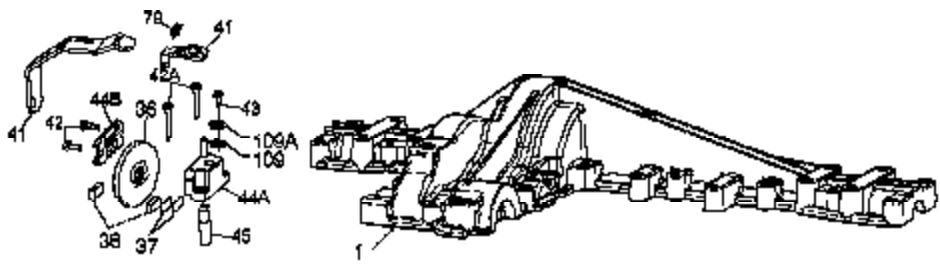

Ref #	Part Number	Qty	Description
5	776445	1	Counter Shaft
6	778387	1	Spur Gear 11T
9	786197	1	Neutral Sleeve .572L
13	778368	2	Bevel Gear 13T (Incl. 14)
14	778368	2	Bevel Gear 13T (Incl. 13)
15	778373	1	Ring Gear 54T
17	786139	1	Drive Pin
22	792194	1	Spring
23	792195	1	Washer .750ID .032T
25	792073A	27	Screw 1/4-20 x 1.25
26	792125	4	Retaining Ring
28	792035	1	Retaining Ring
29	780065	1	Washer .627ID .091W
30	792076A	1	Washer .312ID .059W
31	780189	3	Washer .563ID .062W
36	790075	1	Brake Disk
37	790007	1	Brake Pad Plate
38	799021	2	Brake Pad
39	786026	2	Dowel Pin .3125 x .750
41	790097	1	Brake Lever
42	792177	2	Screw 1/4-20 x 1.375
43	792075	1	Lock Nut 5/16-24
44	790025	1	Brake Pad Holder
46	786086	1	Bracket
47	774761	1	Axle 17.937
48	774636	1	Axle 12.750
49	778388	1	Spur Gear 18T
56	778386	1	Spur Gear 81T
65	780001	3	Washer .750ID .56W
67	776440	1	Brake Shaft
80	790098	1	Brake Lever Guide
85	792154	1	Oil Fill Plug
87	788088A	3	Oil Seal .750
103	792193	3	Screw 1/4-28 x .490
103A	792205	2	Screw 1/4-28 x .406
105	780096	1	Washer .625ID .057W
106	786205	2	Needle Bearing & Sleeve Assembly
108	786202	1	Spacer .510ID
109B	788104	1	O-Ring .364ID
110	798052	1	Neutral Return Spring
113	786199	1	Sleeve Assembly (Incl. 157)
114	786200	1	Sleeve Assembly (Incl. 87)
115	786198	2	Sleeve Assembly (Incl. 87)
127	784385	1	Shift Lever Assembly (Incl. 109)
150	788093A	1	Liquid Gasket RTV Silicon
157	788102	1	Oil Seal .5625ID
180	730229B	1	Gear Oil 80W90
182	788103	1	Grommet
183	792118	1	Relief Valve
184	792196	1	Hose Barb
185	798050	1	Tubing .50 x 5
190	792150	1	Washer .443ID .109W
191	792151	1	Nut 7/16-20
203	798044	1	Pulley & Hub Assembly
208	798040	1	Fan
209	798047	1	Control Lever

2000-2000-0038 Page 2 of 5  
Peerless #1

---

Ref #	Part Number	Qty	Description
209A	798051	1	Shift Lever Assembly
211	798048	1	Shock
212	798049	1	Shock Bracket
213	792197	2	E-clip

---

2000-2000-003B Page 3 of 5  
Peerless #1