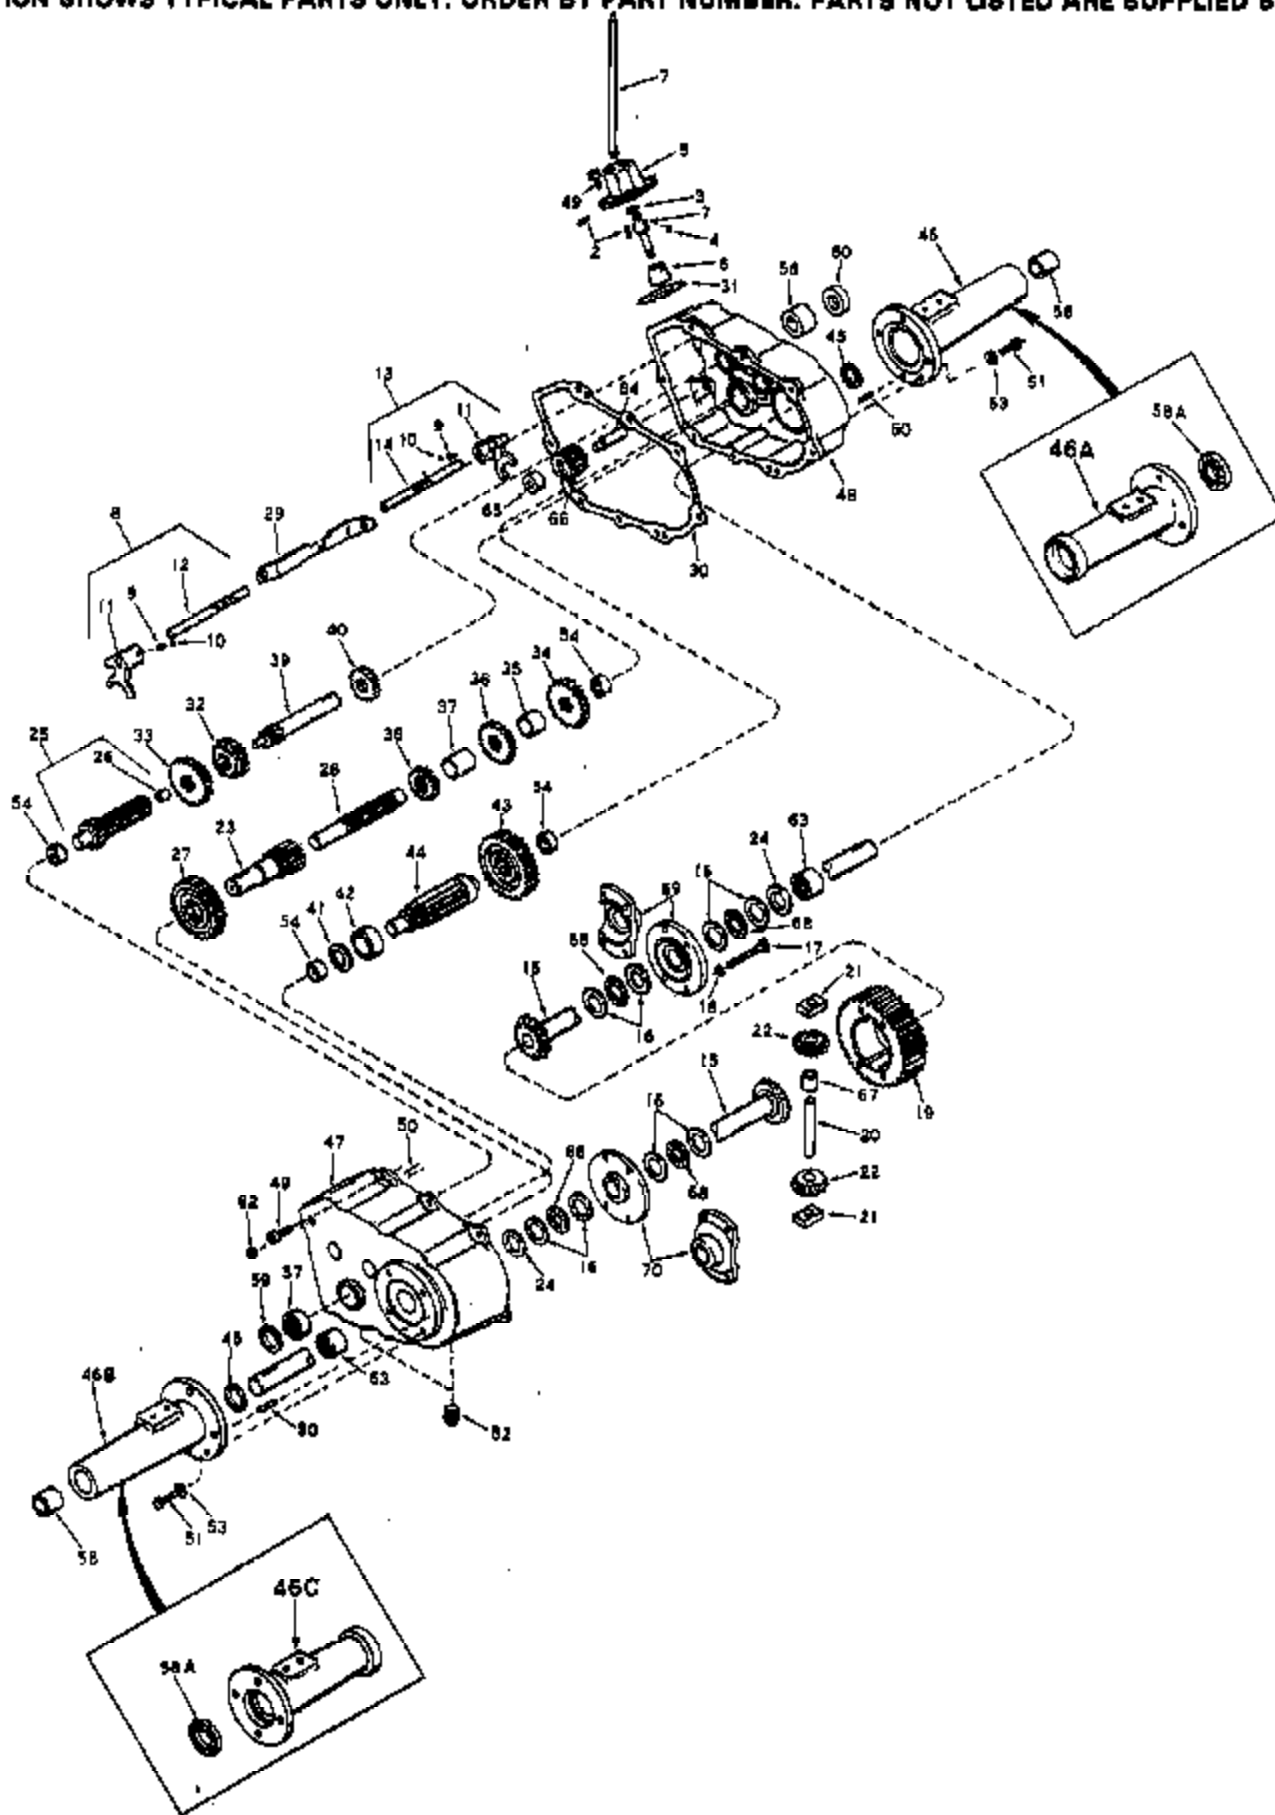

ILLUSTRATION SHOWS TYPICAL PARTS ONLY. ORDER BY PART NUMBER. PARTS NOT LISTED ARE SUPPLIED BY OEM.

Ref #	Part Number	Qty	Description
2	792000		Pin, 1/8 x 3/8"
3	792001		"O" Ring
4	792049		Pin, Drive
5	784018		Housing, Shift lever
6	784016		Keeper, Shift lever
7	784030		Lever Shift
8	784056		Rod & Fork, Shift (Incl. 9 thru 12)
9	792003		Spring
10	792004		Ball, Steel
11	784004		Fork, Shifter
12	784057		Rod, Shifter (First & Reverse)
13	784054		Rod & Fork, Shift (Incl. 9 thru 11 & 14)
14	784055		Rod, Shifter (Second & High)
15	774017	1700-1709-4 Peerless	Axle Assy. (13.174 long)
16	780045		Washer, Thrust
17	792005		Screw, 1/4-20 x 2-1/2"
18	792006		Lockwasher, Split 1/4"
19	778033A		Gear, Ring (1.500 wide, 31 teeth)
20	786019		Pin, Drive (.497 dia. x 3.357 long)
21	786027		Block, Drive
22	778014		Bevel Pinion, Differential
23	776022		Shaft & Bushing, Brake (3.687 long)
25	776014		Shaft & Gear, Shifter (Incl. 26)
26	780018		Bearing, Needle
27	778037		Gear, Idler
28	776032		Shaft, Idler (.873 dia. x 5.750 long)
29	784074		Stop, Shifter
30	788026		Gasket, Case to cover
31	788003		Gasket, Shift lever housing
32	778019		Gear, Shifting (Second & High)
33	778020		Gear, Shifting (First & Reverse)
34	778021		Gear, Spur (26 tooth)
35	786014		Spacer, Idler shaft
36	778022		Gear, Idler shaft (22 tooth)
37	786015		Spacer, Idler shaft
38	778023		Gear, Idler shaft (16 tooth)
39	776027		Shaft, Input (3.990 long)
40	778024		Spur Gear, Input shaft
41	780001		Washer, Output shaft
42	786017		Spacer, Output shaft
43	778036		Spur Gear, Output
44	778041		Shaft, Output (5.755 long)
45	788007		Seal, Oil
46C	782019		Housing, LH axle (7.687 long)
46A	782019		Housing, RH axle (7.687 long)
47	772031		Cover Assy., Transaxle (Incl. 54, 57 & 63)
48	770023		Case Assy., Transaxle (Incl. 54, 56 & 63)
49	792007		Screw, 1/4-20 x 3/4"
50	792008		Pin, Dowel (.250 dia. x .750 long)
51	792013		Screw, 5/16-18 x 3/4"
52	792010		Plug, Inspection & Drain
53	792015		Lockwasher, Shakeproof 5/16"
54	780013		Bearing, Needle (closed end)
56	780011		Bearing
57	780055		Bearing, Needle
58A	780050		Bearing, Ball