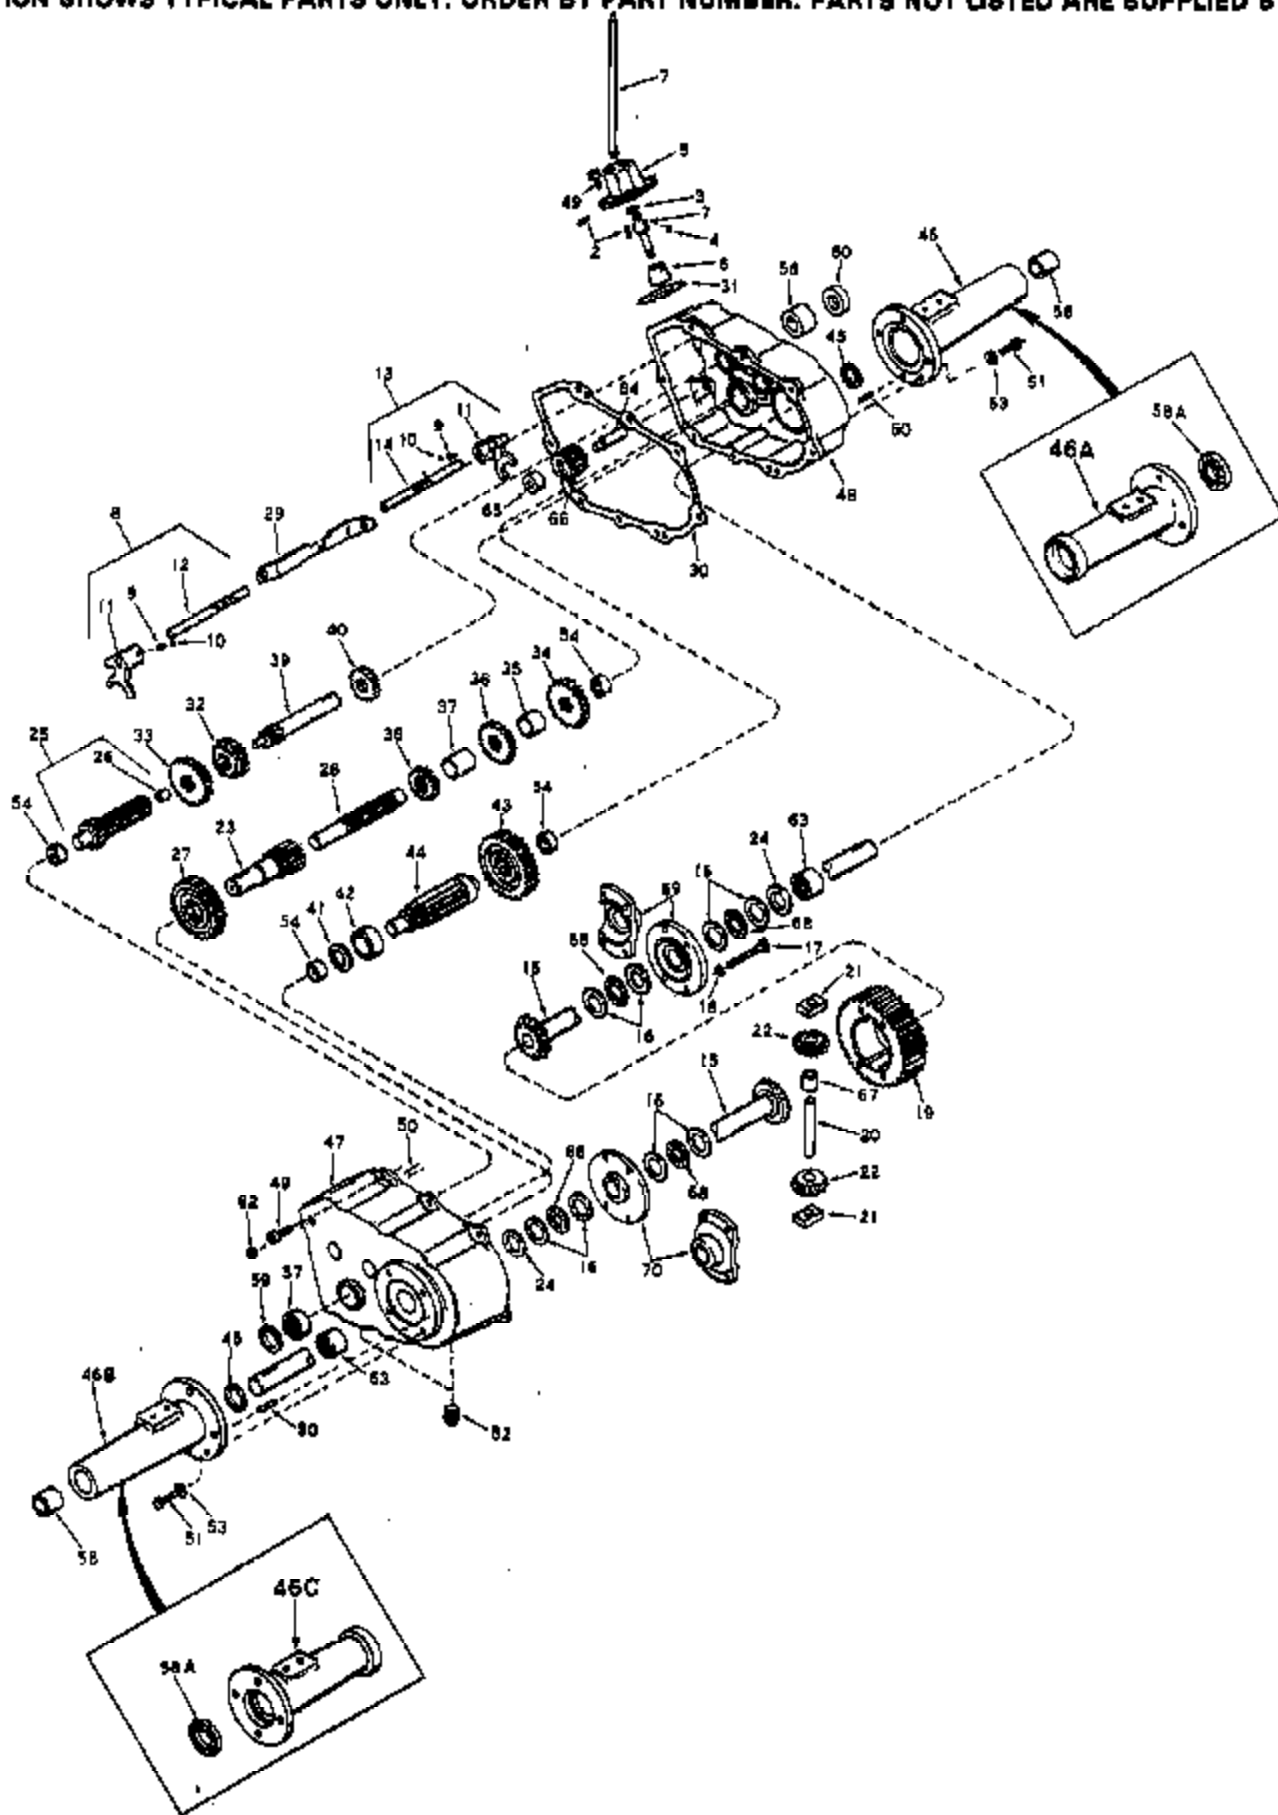

ILLUSTRATION SHOWS TYPICAL PARTS ONLY. ORDER BY PART NUMBER. PARTS NOT LISTED ARE SUPPLIED BY OEM.

Ref #	Part Number	Qty	Description
2	792000		Pin, 1/8 x 3/8"
3	792001		"O" Ring
4	792049		Pin, Drive
5	784018		Housing, Shift lever
6	784016		Keeper, Shift lever
7	784030		Lever Shift
8	784056		Rod & Fork, Shift (Incl. 9 thru 12)
9	792003		Spring
10	792004		Ball, Steel
11	784004		Fork, Shifter
12	784057		Rod, Shifter (First & Reverse)
13	784054		Rod & Fork, Shift (Incl. 9 thru 11 & 14)
14	784055		Rod, Shifter (Second & High)
15	774017	1700-1709-2 Peerless	Axle Assy. (13.174 long)
16	780045		Washer, Thrust
17	792005		Screw, 1/4-20 x 2-1/2"
18	792006		Lockwasher, Split 1/4"
19	778033A		Gear, Ring (1.500 wide, 31 teeth)
20	786019		Pin, Drive (.497 dia. x 3.357 long)
21	786027		Block, Drive
22	778014		Bevel Pinion, Differential
23	776022		Shaft & Bushing, Brake (3.687 long)
24	780005		Washer, Thrust
25	776014		Shaft & Gear, Shifter (Incl. 26)
26	780018		Bearing, Needle
27	778037		Gear, Idler
28	776032		Shaft, Idler (.873 dia. x 5.750 long)
29	784074		Stop, Shifter
30	788026		Gasket, Case to cover
31	788003		Gasket, Shift lever housing
32	778019		Gear, Shifting (Second & High)
33	778020		Gear, Shifting (First & Reverse)
34	778021		Gear, Spur (26 tooth)
35	786014		Spacer, Idler shaft
36	778022		Gear, Idler shaft (22 tooth)
37	786015		Spacer, Idler shaft
38	778023		Gear, Idler shaft (16 tooth)
39	776027		Shaft, Input (3.990 long)
40	778024		Spur Gear, Input shaft
41	780001		Washer, Output shaft
42	786017		Spacer, Output shaft
43	778036		Spur Gear, Output
44	778041		Shaft, Output (5.755 long)
45	788007		Seal, Oil
46A	782016		Housing, RH axle (7.687 long)
46C	782008		Housing, LH axle (7.687 long)
47	772028		Cover Assy., Transaxle (Incl. 54, 57 & 63)
48	770020		Case Assy., Transaxle (Incl. 54, 56 & 63)
49	792007		Screw, 1/4-20 x 3/4"
50	792008		Pin, Dowel (.250 dia. x .750 long)
51	792014		Screw, 5/16-24 x 7/8"
52	792010		Plug, Inspection & Drain
53	792015		Lockwasher, Shakeproof 5/16"
54	780013		Bearing, Needle (closed end)
56	780011		Bearing
57	780009		Bearing, Needle