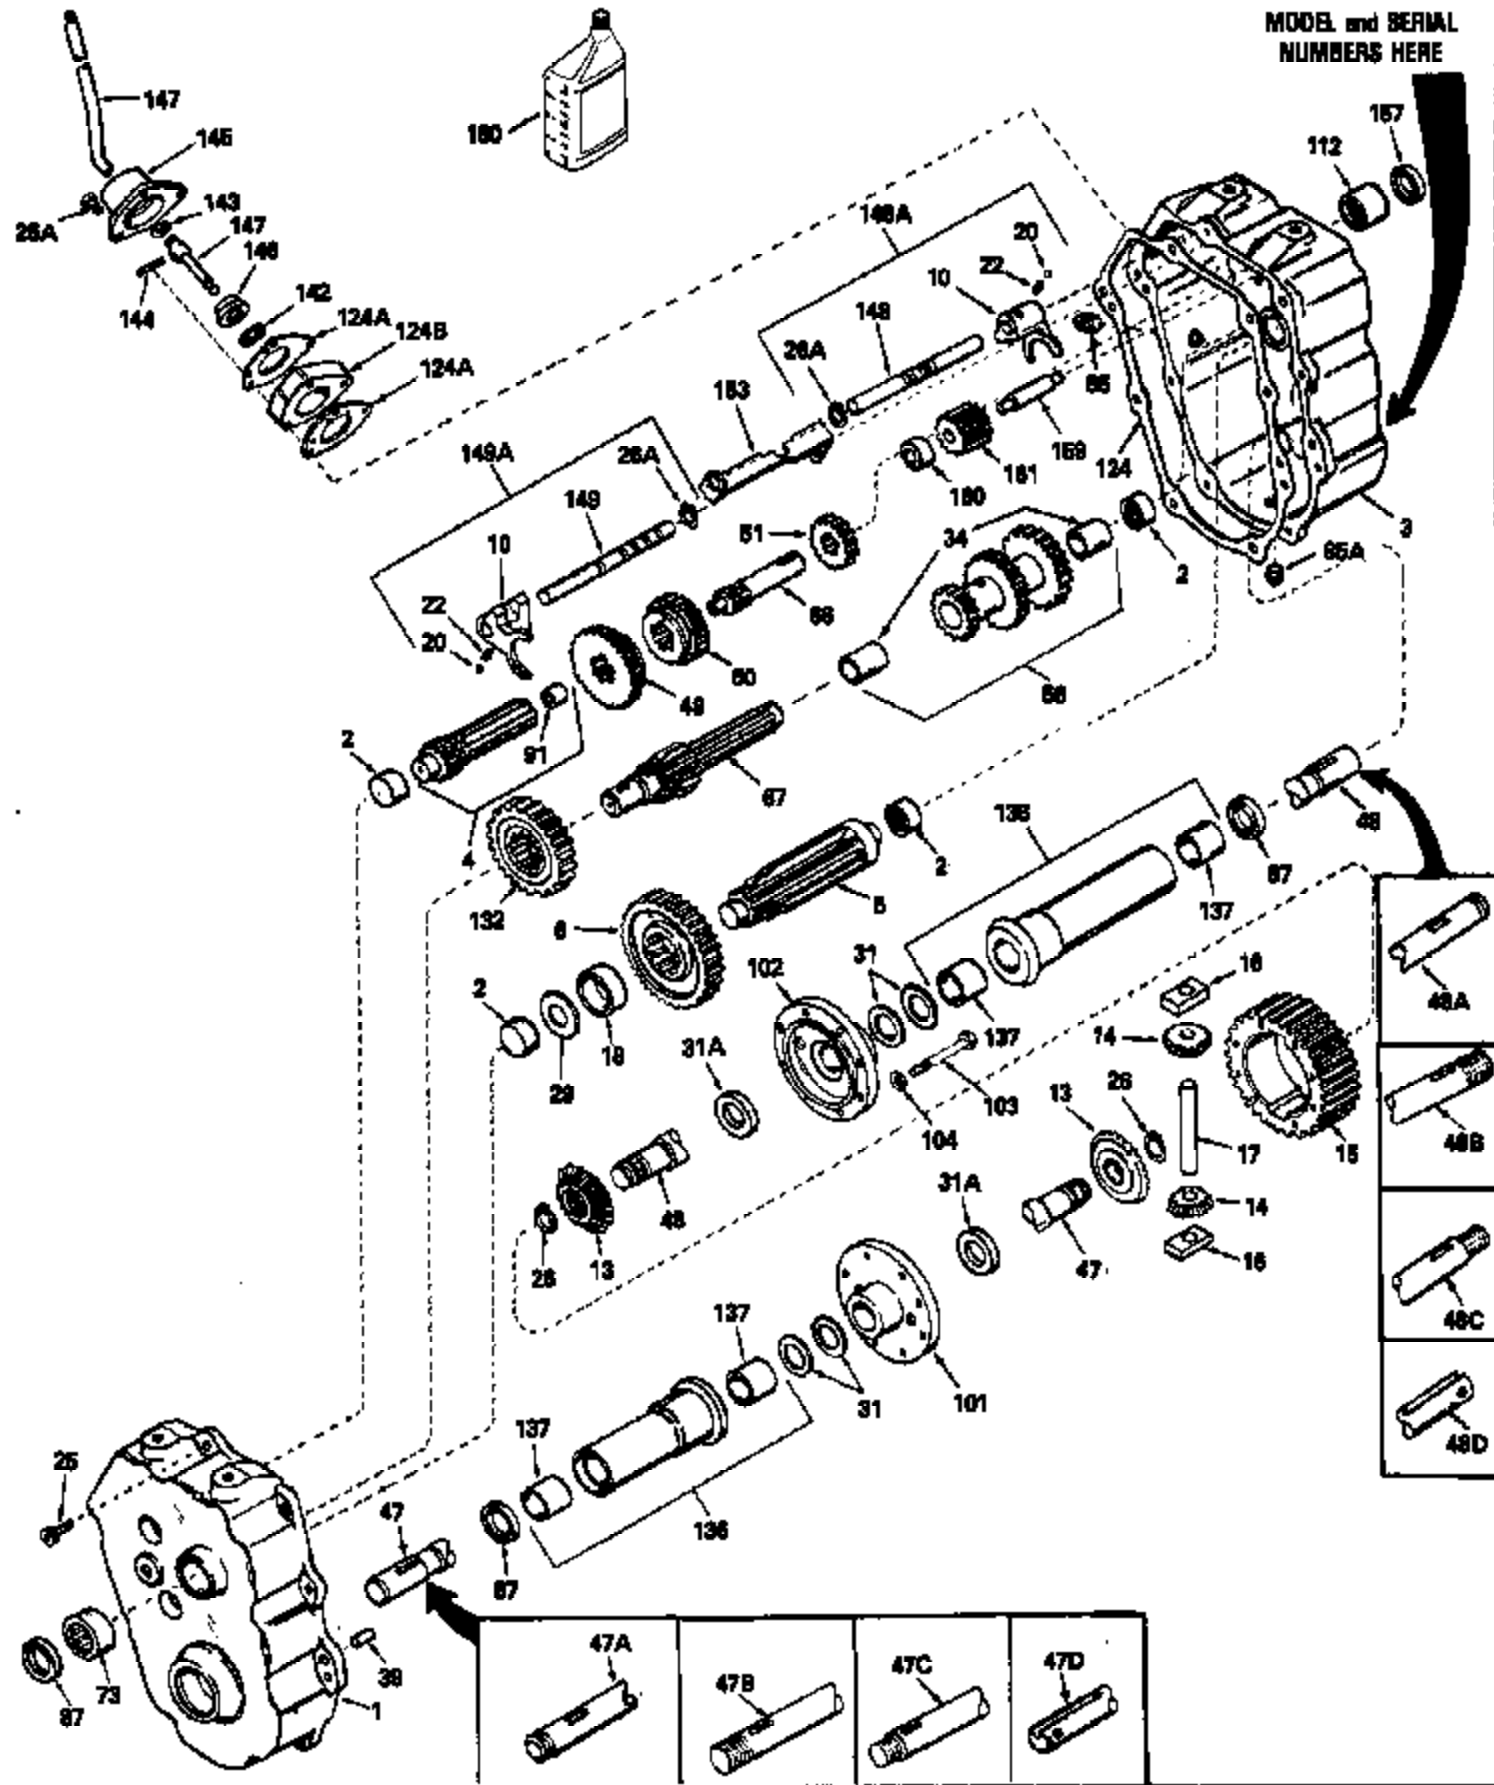

ILLUSTRATION SHOWS TYPICAL PARTS ONLY. ORDER BY PART NUMBER. PARTS NOT LISTED ARE SUPPLIED BY OEM.

MODEL and SERIAL  
NUMBERS HERE

Ref #	Part Number	Qty	Description
1	772045		Transaxle Cover (Incl. 2 & 73)
2	780013		Needle Bearing
3	770033		Transaxle Case (Incl. 2 & 112)
4	776014		Shifter Shaft & Bearing (Incl. 91)
5	778041		Output Pinion
6	778036		Output Gear
10	784004		Shift Rod & Fork
13	778039		Bevel Gear
14	778014		Bevel Pinion (14 teeth)
15	778033A		Ring Gear
16	786027		Drive Block
17	786019		Drive Pin
18	786017	1400-1406 Peerless	Output Shaft Spacer
20	792004		Steel Ball
22	792003		Spring
25	792007		Screw, 1/4-20 x 3/4"
25A	792007		Screw, 1/4-20 x 3/4"
26	792018		Snap Ring
26A	792017		Snap Ring
29	780001		Washer
31	780042		Thrust Washer
31A	780107		Washer
34	780053		Bushing
39	786026		Dowel Pin
47D	774434		Axle (16-1/64" long)
48D	774434		Axle (16-1/64" long)
49	778020		Shifting Gear (1st & Rev.)
50	778019A		Shifting Gear (2nd & High)
51	778024A		Input Shaft Spur Gear
56	778035A		Gear Cluster (Incl. 34)
66	776192		Input Shaft
67	776123		Brake Shaft & Gear
73	780055		Needle Bearing
85A	792010		Pipe Plug, 3/8" sq. hd.
85	792010		Pipe Plug, 3/8" sq. hd.
87	788008		Oil Seal
91	780018		Bearing
101	774028A		Differential Carrier (8 threaded hole s)
102	774029A		Differential Carrier
103	792020		Screw, 1/4-20 x 2-1/4"
104	792006		Lockwasher, 1/4"
112	780011		Needle Bearing
124	788026		Case-to-Cover Gasket
124B	786057		Riser Block
124A	788003A		Shift Lever Housing Gasket
132	778037		Idler Gear (30 teeth)
136	782041A		Axle Housing & Bushing (Incl. 137)
137	780054		Bushing
138	782041A		Axle Housing & Bushing (Incl. 137)
142	792016		Snap Ring
143	792001		"O" Ring
144	792049		Drive Pin
145	784088		Shift Lever Housing
146	784094		Shift Lever keeper
147	784306		Shift Lever
148A	784054		Shift Rod Assy. (Incl. 10,20,22,26A & 148)