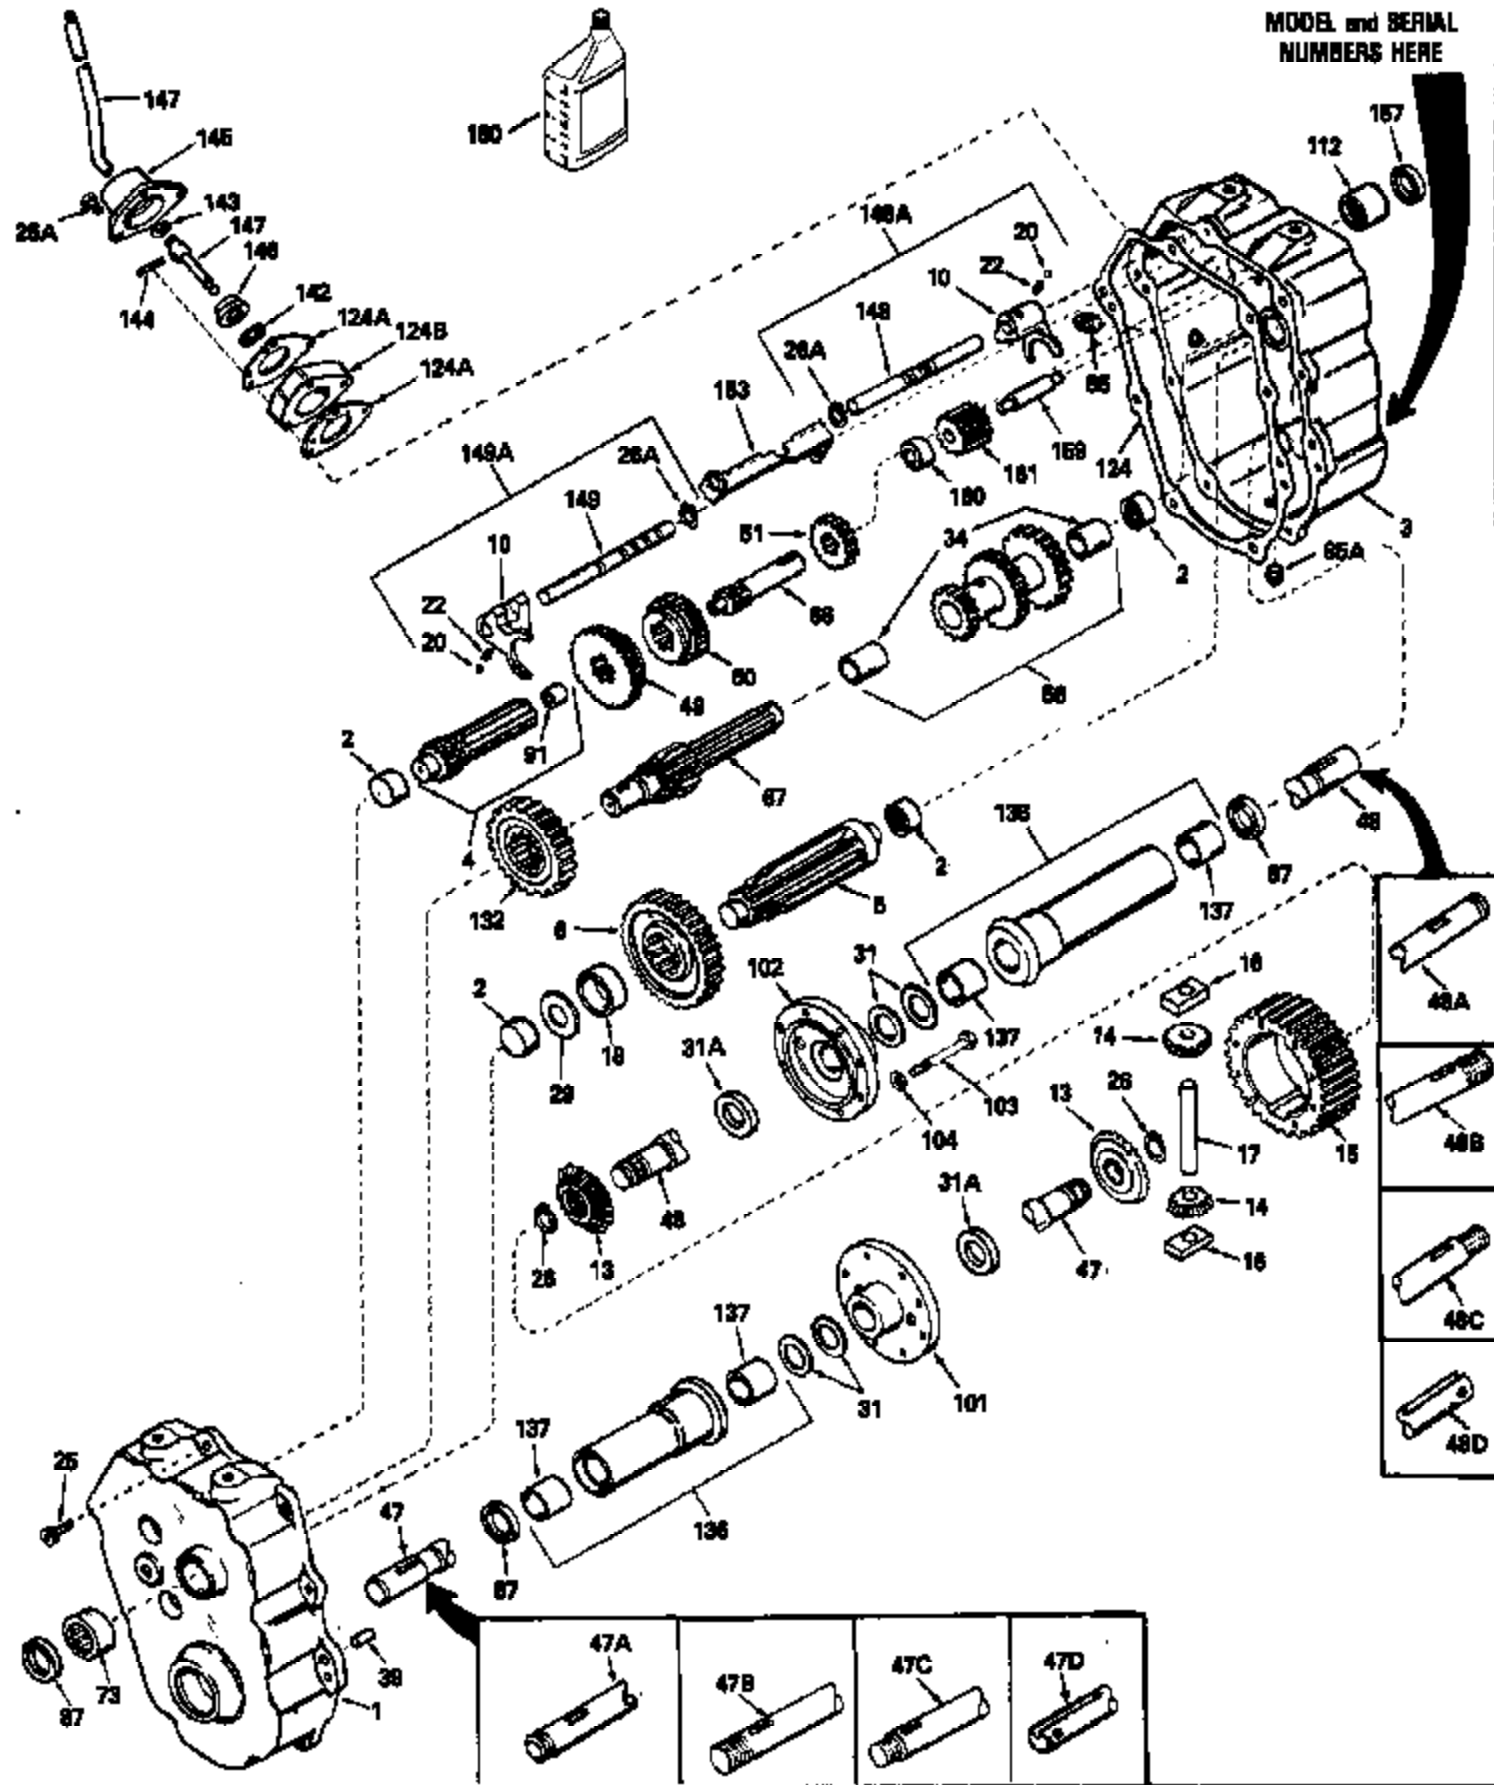

ILLUSTRATION SHOWS TYPICAL PARTS ONLY. ORDER BY PART NUMBER. PARTS NOT LISTED ARE SUPPLIED BY OEM.

MODEL and SERIAL  
NUMBERS HERE

Ref #	Part Number	Qty	Description
1	772066		Transaxle Cover (Incl. 2 & 73)
2	780013		Needle Bearing
3	770031		Transaxle Case (Incl. 2 & 112)
4	776014		Shifter Shaft & Bearing (Incl. 91)
5	778041		Output Pinion
6	778036		Output Gear
10	784004		Shift Rod & Fork
13	778039		Bevel Gear
14	778014		Bevel Pinion (14 teeth)
15	778033A		Ring Gear
16	786027		Drive Block
17	786019		Drive Pin
18	786017	1400-1400 Peerless	Output Shaft Spacer
20	792004		Steel Ball
22	792003		Spring
25	792007		Screw, 1/4-20 x 3/4"
25A	792051		Screw, 1/4-20 x 3/4"
26	792018		Snap Ring
26A	792017		Snap Ring
29	780001		Washer
31	780042		Thrust Washer
31A	780107		Washer
34	780053		Bushing
39	786026		Dowel Pin
47	774209		Axle (12-13/32" long)
48	774208		Axle (10-13/32" long)
49	778020		Shifting Gear (1st & Rev.)
50	778019A		Shifting Gear (2nd & High)
51	778024A		Input Shaft Spur Gear
56	778035A		Gear Cluster (Incl. 34)
66	776067		Input Shaft
67	776123		Brake Shaft & Gear
73	780055		Needle Bearing
85	792010		Pipe Plug, 3/8" sq. hd.
85A	792010		Pipe Plug, 3/8" sq. hd.
87	788008		Oil Seal
91	780018		Bearing
101	774028A		Differential Carrier (8 threaded hole s)
102	774029A		Differential Carrier
103	792020		Screw, 1/4-20 x 2-1/4"
104	792006		Lockwasher, 1/4"
112	780011		Needle Bearing
124A	788003A		Shift Lever Housing Gasket
124	788026		Case-to-Cover Gasket
124B	786057		Riser Block
132	778037		Idler Gear (30 teeth)
136	782042A		Axle Housing & Bushing (Incl. 137)
137	780054		Bushing
138	782041A		Axle Housing & Bushing (Incl. 137)
142	792016		Snap Ring
143	792001		"O" Ring
144	792049		Drive Pin
145	784088		Shift Lever Housing
146	784094		Shift Lever Keeper
147	784197		Shift Lever
148	784055		Shifter Rod