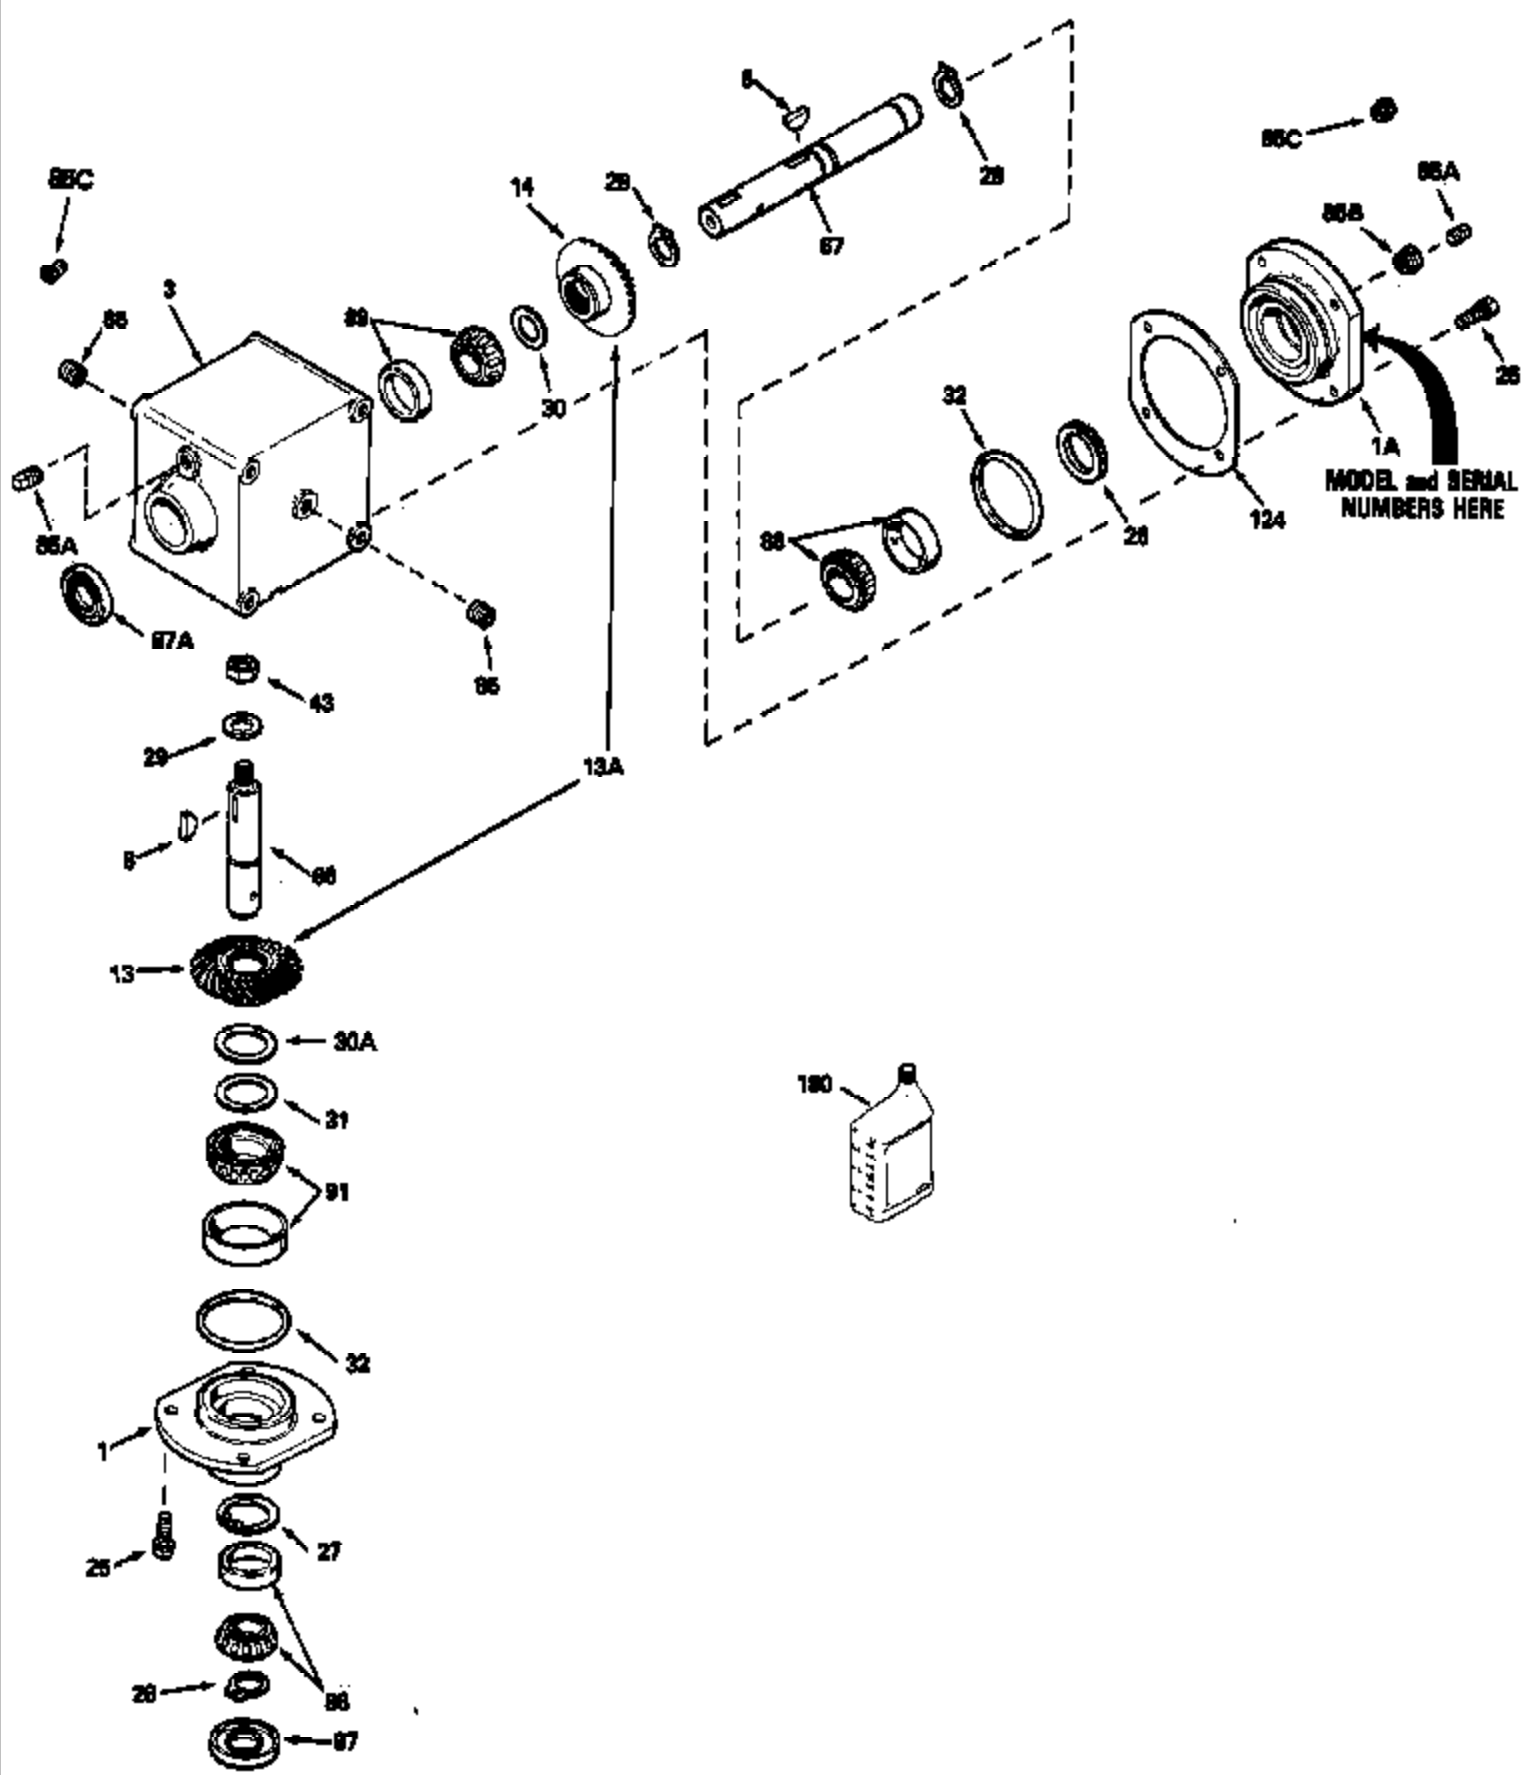

ILLUSTRATION SHOWS TYPICAL PARTS ONLY. ORDER BY PART NUMBER. PARTS NOT LISTED ARE SUPPLIED BY OEM.

MODEL and SERIAL NUMBERS HERE

Ref #	Part Number	Qty	Description
1A	786106		Retainer Cap
1	786104A		Retainer Cap
3	770076		Right Angle Drive Housing
8	792114		Woodruff Key No. 807
13	778177		Bevel Gear (18 teeth)
14	778178		Bevel Gear (27 teeth)
25	792037		Screw, 5/16-18 x 1"
26	780137		Load Ring
27	792112		Retaining Ring
28	792113		Retaining Ring
29	792115		Flat Washer
30	780131		Shim
31	780138	1100-1100-048	Shim Page 2 of 2
32	788063	Peerless	"O" Ring
43	792110A		Hex Jam Nut, 3/4-16
66	776221		Input Shaft (4-7/8" long)
67	776223		Output Shaft (7-1/4" long)
85C	792118		Relief Valve
85A	792039		Pipe Plug, 1/8"
85	792116		Pipe Plug, 1/4-18
87A	788065		Oil Seal
87	788064		Oil Seal
88	780132		Bearing & Cup Ass'y (SEE REPAIR MANUA L)
89	780132		Bearing & Cup Ass'y (SEE REPAIR MANUA L)
91	780134		Bearing & Cup Ass'y (SEE REPAIR MANUA L)
124	780136		Retainer Cap Shim
180	730229A		Gear Oil 80W90