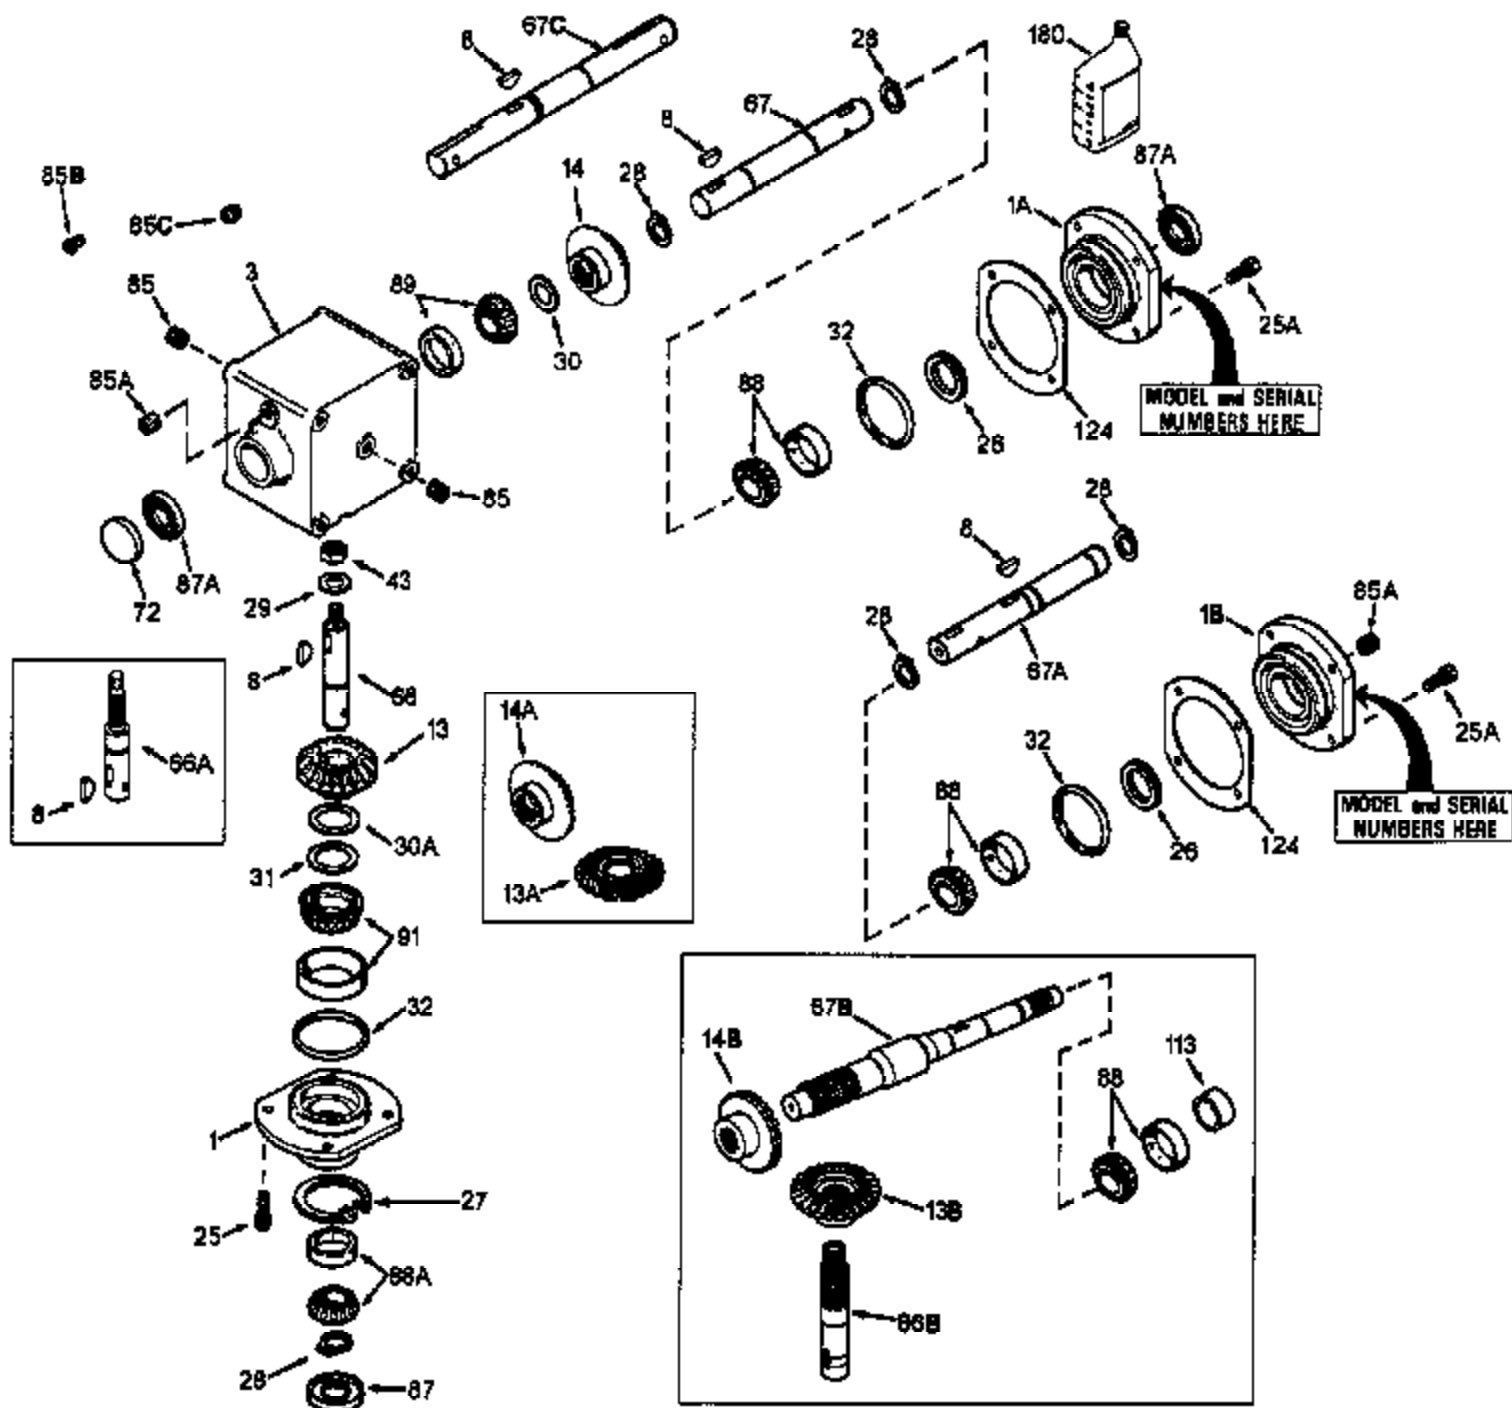

ILLUSTRATION SHOWS TYPICAL PARTS ONLY. ORDER BY PART NUMBER. PARTS NOT LISTED ARE SUPPLIED BY OEM.

Ref #	Part Number	Qty	Description
1	786104A		Retainer Cap
1A	786105		Retainer Cap
3	770076		Right Angle Drive Housing
8	792114		Woodruff Key No. 807
13	778224		Bevel Gear (26 teeth)
14	778223		Bevel Gear (25 teeth)
25	792037		Screw, 5/16-18 x 1"
25A	792037		Screw, 5/16-18 x 1"
26	780137		Load Ring
27	792112		Retaining Ring
28	792113		Retaining Ring
29	792115		Flat Washer
30	780131	1100-1100-041	Shim Page 2 of 2
31	780138	Peerless	Shim
32	788063		"O" Ring
43	792110A		Hex Jam Nut, 3/4-16
66	776266		Input Shaft (5.38" long)
67	776255		Output Shaft (7.906" long)
72	792111		Plug
85C	792118		Relief Valve
85A	792039		Pipe Plug, 1/8"
85	792116		Pipe Plug, 1/4-18
87	788064		Oil Seal
87A	788065		Oil Seal
88	780132		Bearing & Cup Ass'y (SEE REPAIR MANUA L)
88A	780132		Bearing & Cup Ass'y (SEE REPAIR MANUA L)
89	780132		Bearing & Cup Ass'y (SEE REPAIR MANUA L)
91	780134		Bearing & Cup Ass'y (SEE REPAIR MANUA L)
124	780136		Retainer Cap Shim
180	730229A		Gear Oil 80W90