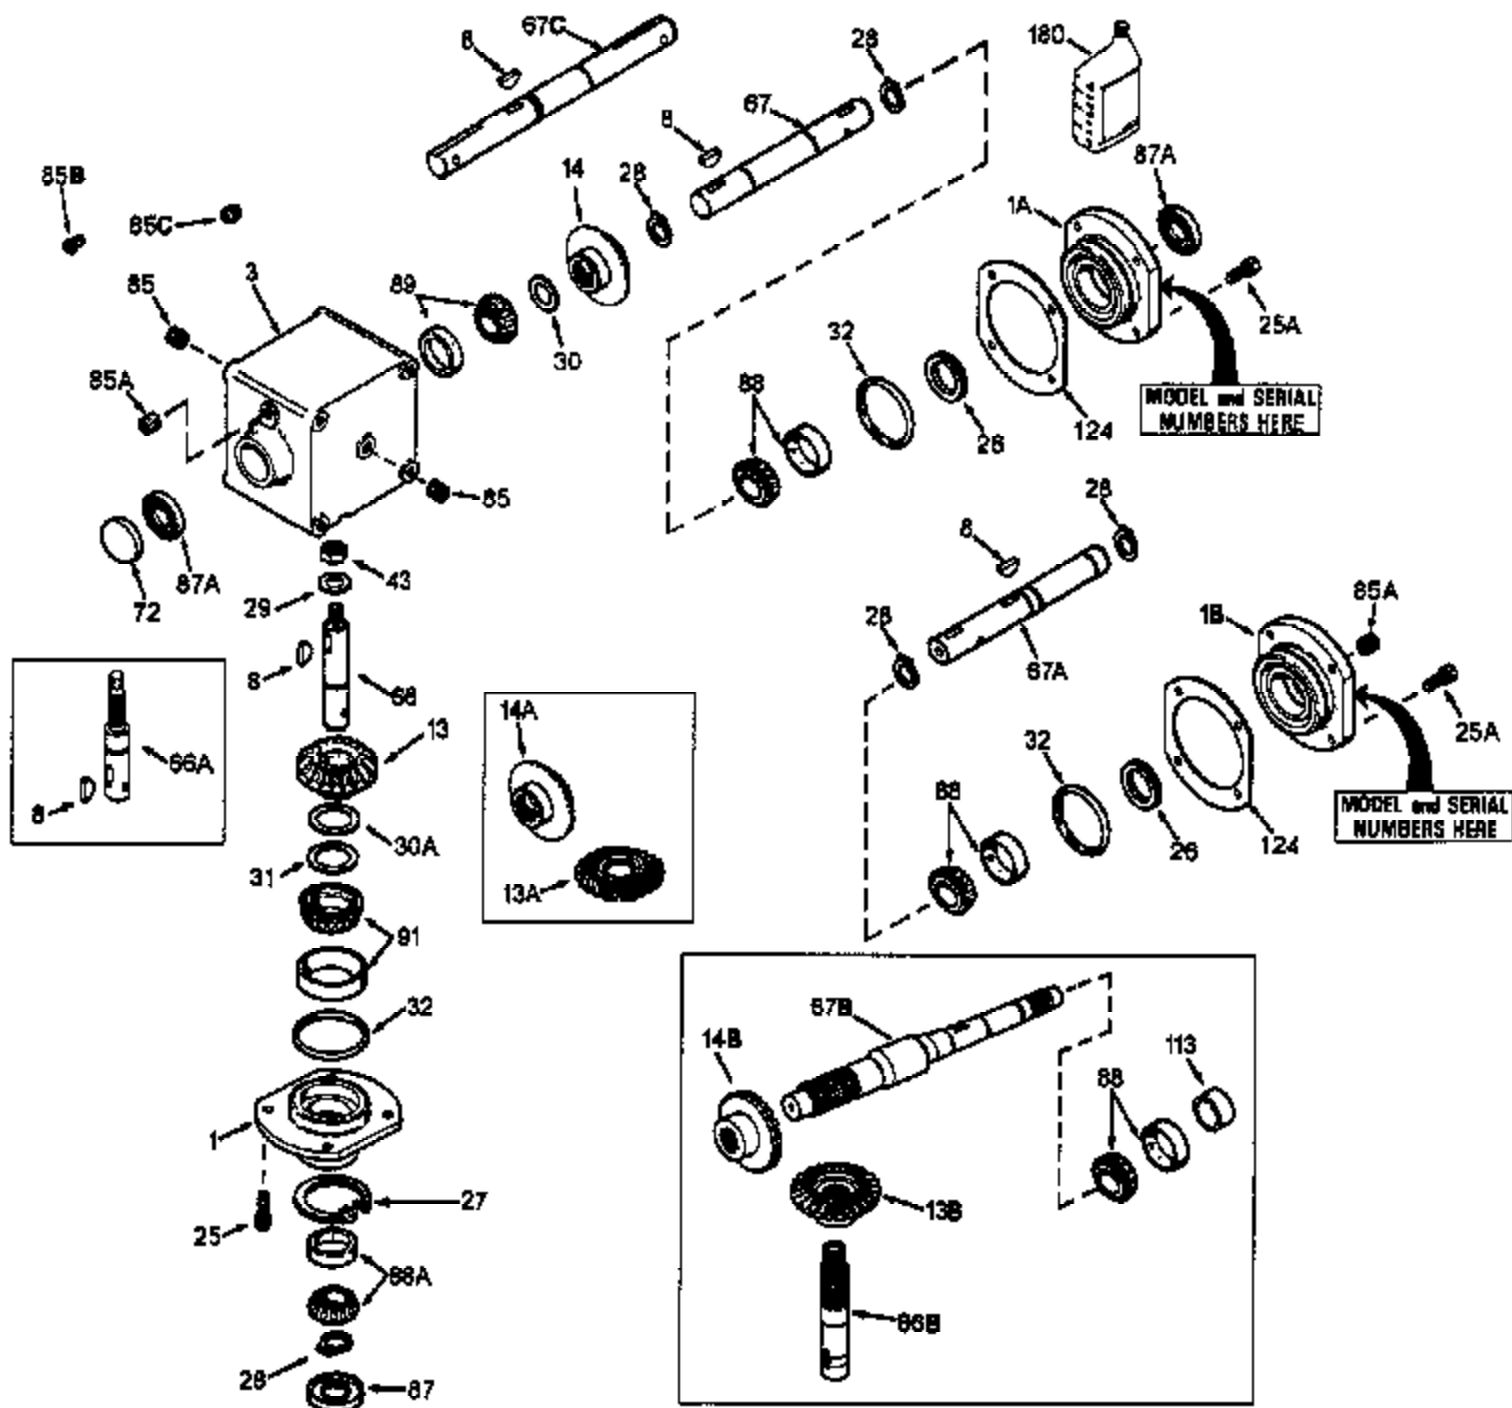

ILLUSTRATION SHOWS TYPICAL PARTS ONLY. ORDER BY PART NUMBER. PARTS NOT LISTED ARE SUPPLIED BY OEM.

Ref #	Part Number	Qty	Description
	794339		RA Drive Head Ass'y (Incl. 1 thru 124)
1A	786105		Retainer Cap
1	786104A		Retainer Cap
3	770076		Right Angle Drive Housing
8	792114		Woodruff Key No. 807
13	778170		Bevel Gear (23 teeth)
14	778174		Bevel Gear (26 teeth)
25A	792037		Screw, 5/16-18 x 1"
25	792037		Screw, 5/16-18 x 1"
26	780137		Load Ring
27	792112		Retaining Ring
28	792113		Retaining Ring
29	792115	1100-1100-06	Flat Washer
30	780131	Peerless	Shim
31	780138		Shim
32	788063		"O" Ring
43	792110A		Hex Jam Nut, 3/4-16
66	776221		Input Shaft (4-7/8" long)
67	776222		Output Shaft (7-17/32" long)
72	792111		Plug
85A	792039		Pipe Plug, 1/8"
85C	792118		Relief Valve
85	792116		Pipe Plug, 1/4-18
87	788064		Oil Seal
87A	788065		Oil Seal
88A	780132		Bearing & Cup Ass'y (SEE REPAIR MANUA L)
88	780132		Bearing & Cup Ass'y (SEE REPAIR MANUA L)
89	780132		Bearing & Cup Ass'y (SEE REPAIR MANUA L)
91	780134		Bearing & Cup Ass'y (SEE REPAIR MANUA L)
124	780136		Retainer Cap Shim
180	730229A		Gear Oil 80W90