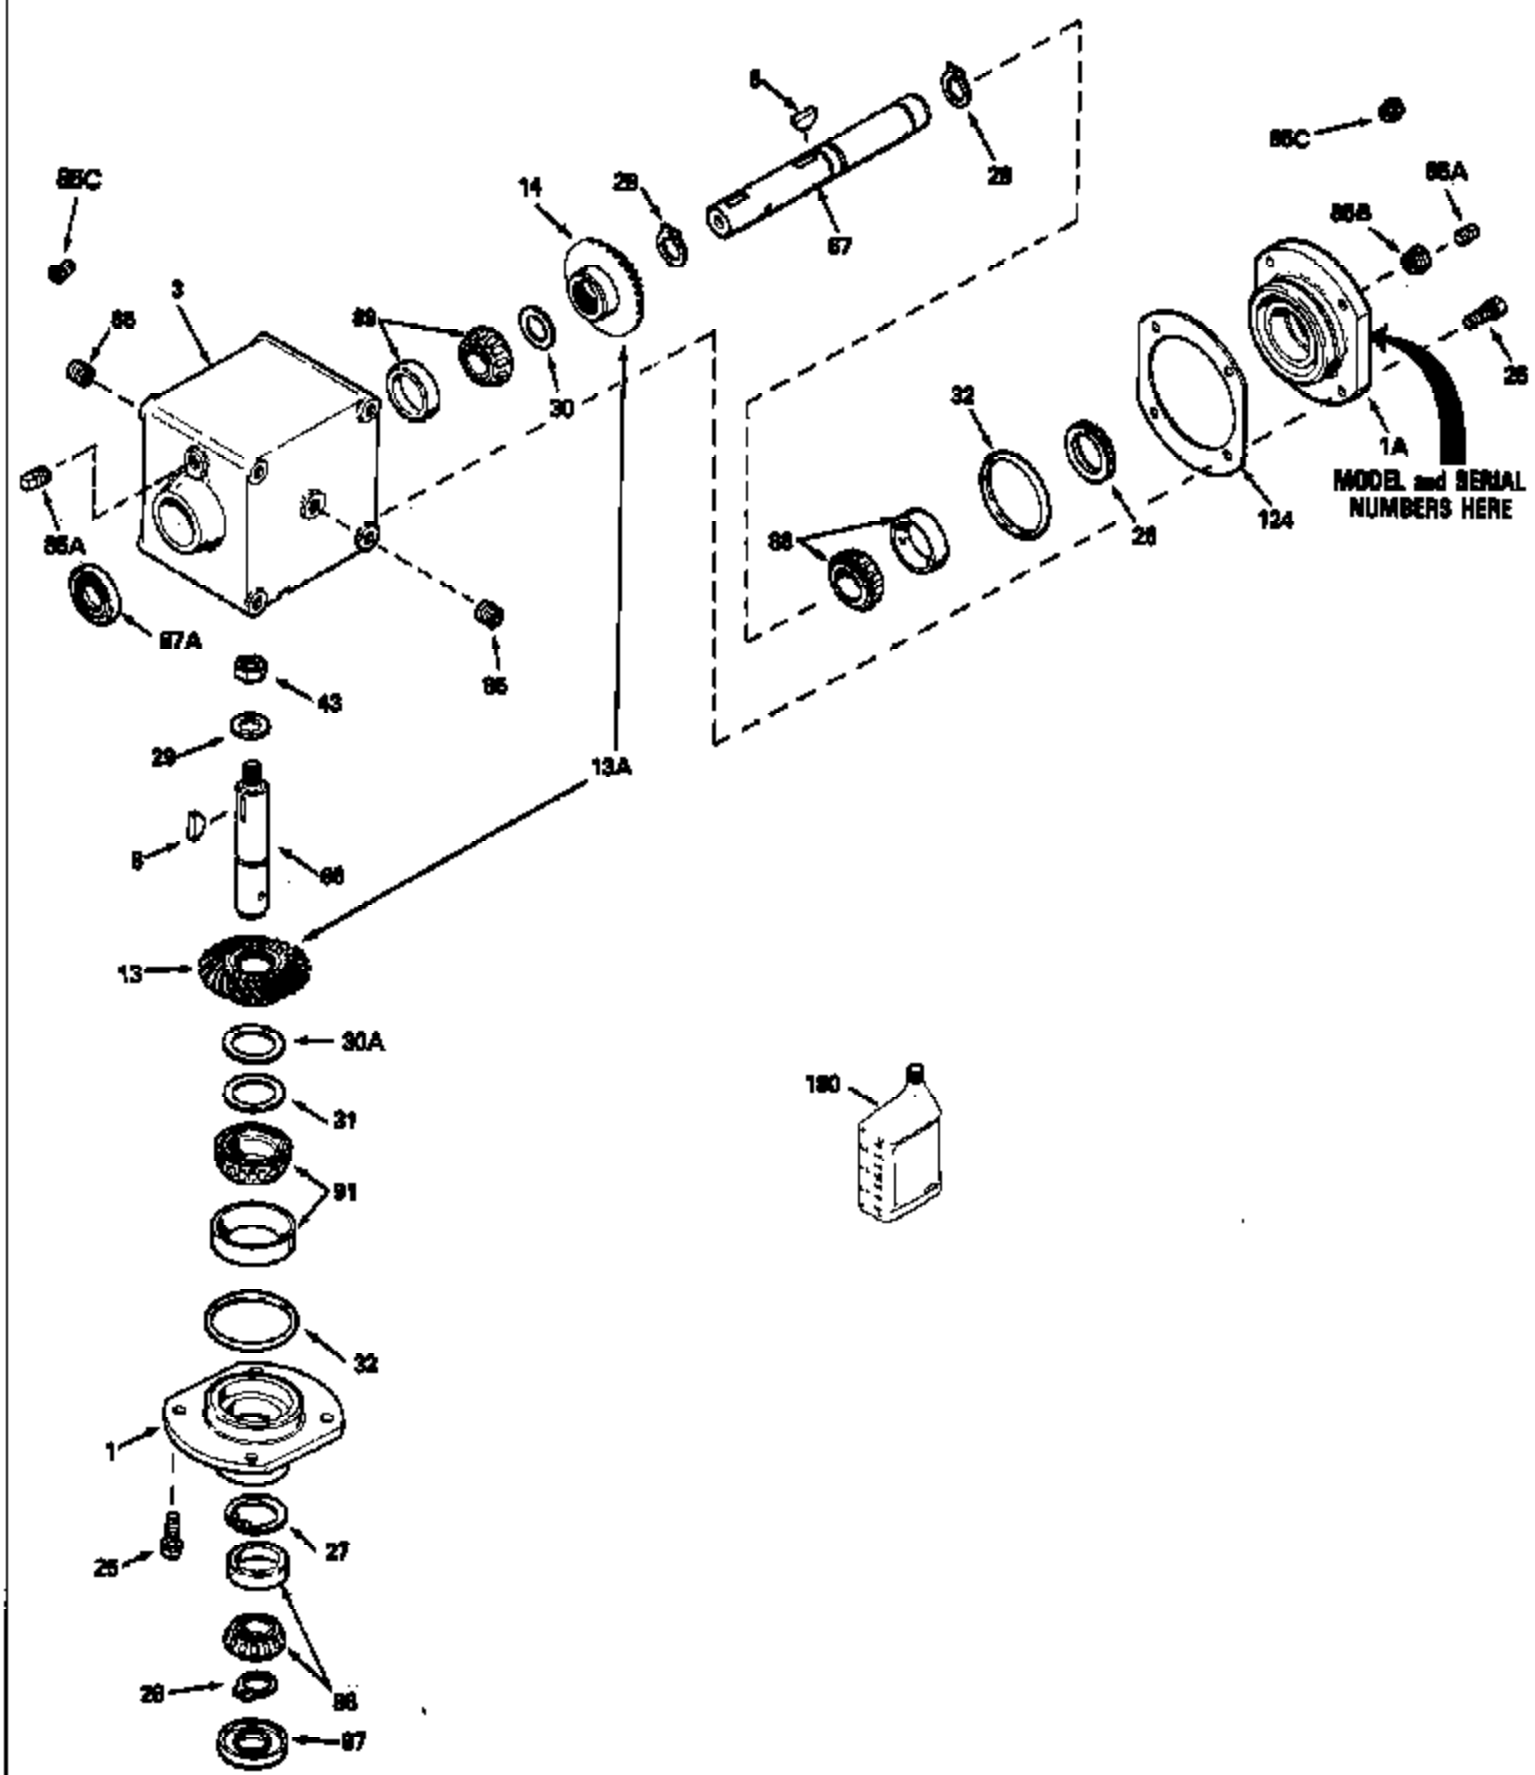

ILLUSTRATION SHOWS TYPICAL PARTS ONLY. ORDER BY PART NUMBER. PARTS NOT LISTED ARE SUPPLIED BY OEM.

Ref #	Part Number	Qty	Description
	794338		RA Drive Head Ass'y (Incl. 1 thru 124)
1A	786106		Retainer Cap
1	786104A		Retainer Cap
3	770076		Right Angle Drive Housing
8	792114		Woodruff Key No. 807
13A	778301		Spiral Bevel Gear & Pinion (25 & 26 t eeth)
25	792037		Screw, 5/16-18 x 1"
26	780137		Load Ring
27	792112		Retaining Ring
28	792113		Retaining Ring
29	792115		Flat Washer
30	780131		Shim
31	780138	1100-1100-061A	Shim Page 2 of 2
32	788063	Peerless	"O" Ring
43	792110A		Hex Jam Nut, 3/4-16
66	776224		Input Shaft (4-7/8" long)
67	776225		Output Shaft (7-5/8" long)
85	792116		Pipe Plug, 1/4-18
85A	792039		Pipe Plug, 1/8"
85C	792118		Relief Valve
87	788064		Oil Seal
87A	788065		Oil Seal
88	780132		Bearing & Cup Ass'y (SEE REPAIR MANUA L)
89	780132		Bearing & Cup Ass'y (SEE REPAIR MANUA L)
91	780134		Bearing & Cup Ass'y (SEE REPAIR MANUA L)
124	780136		Retainer Cap Shim
180	730229A		Gear Oil 80W90