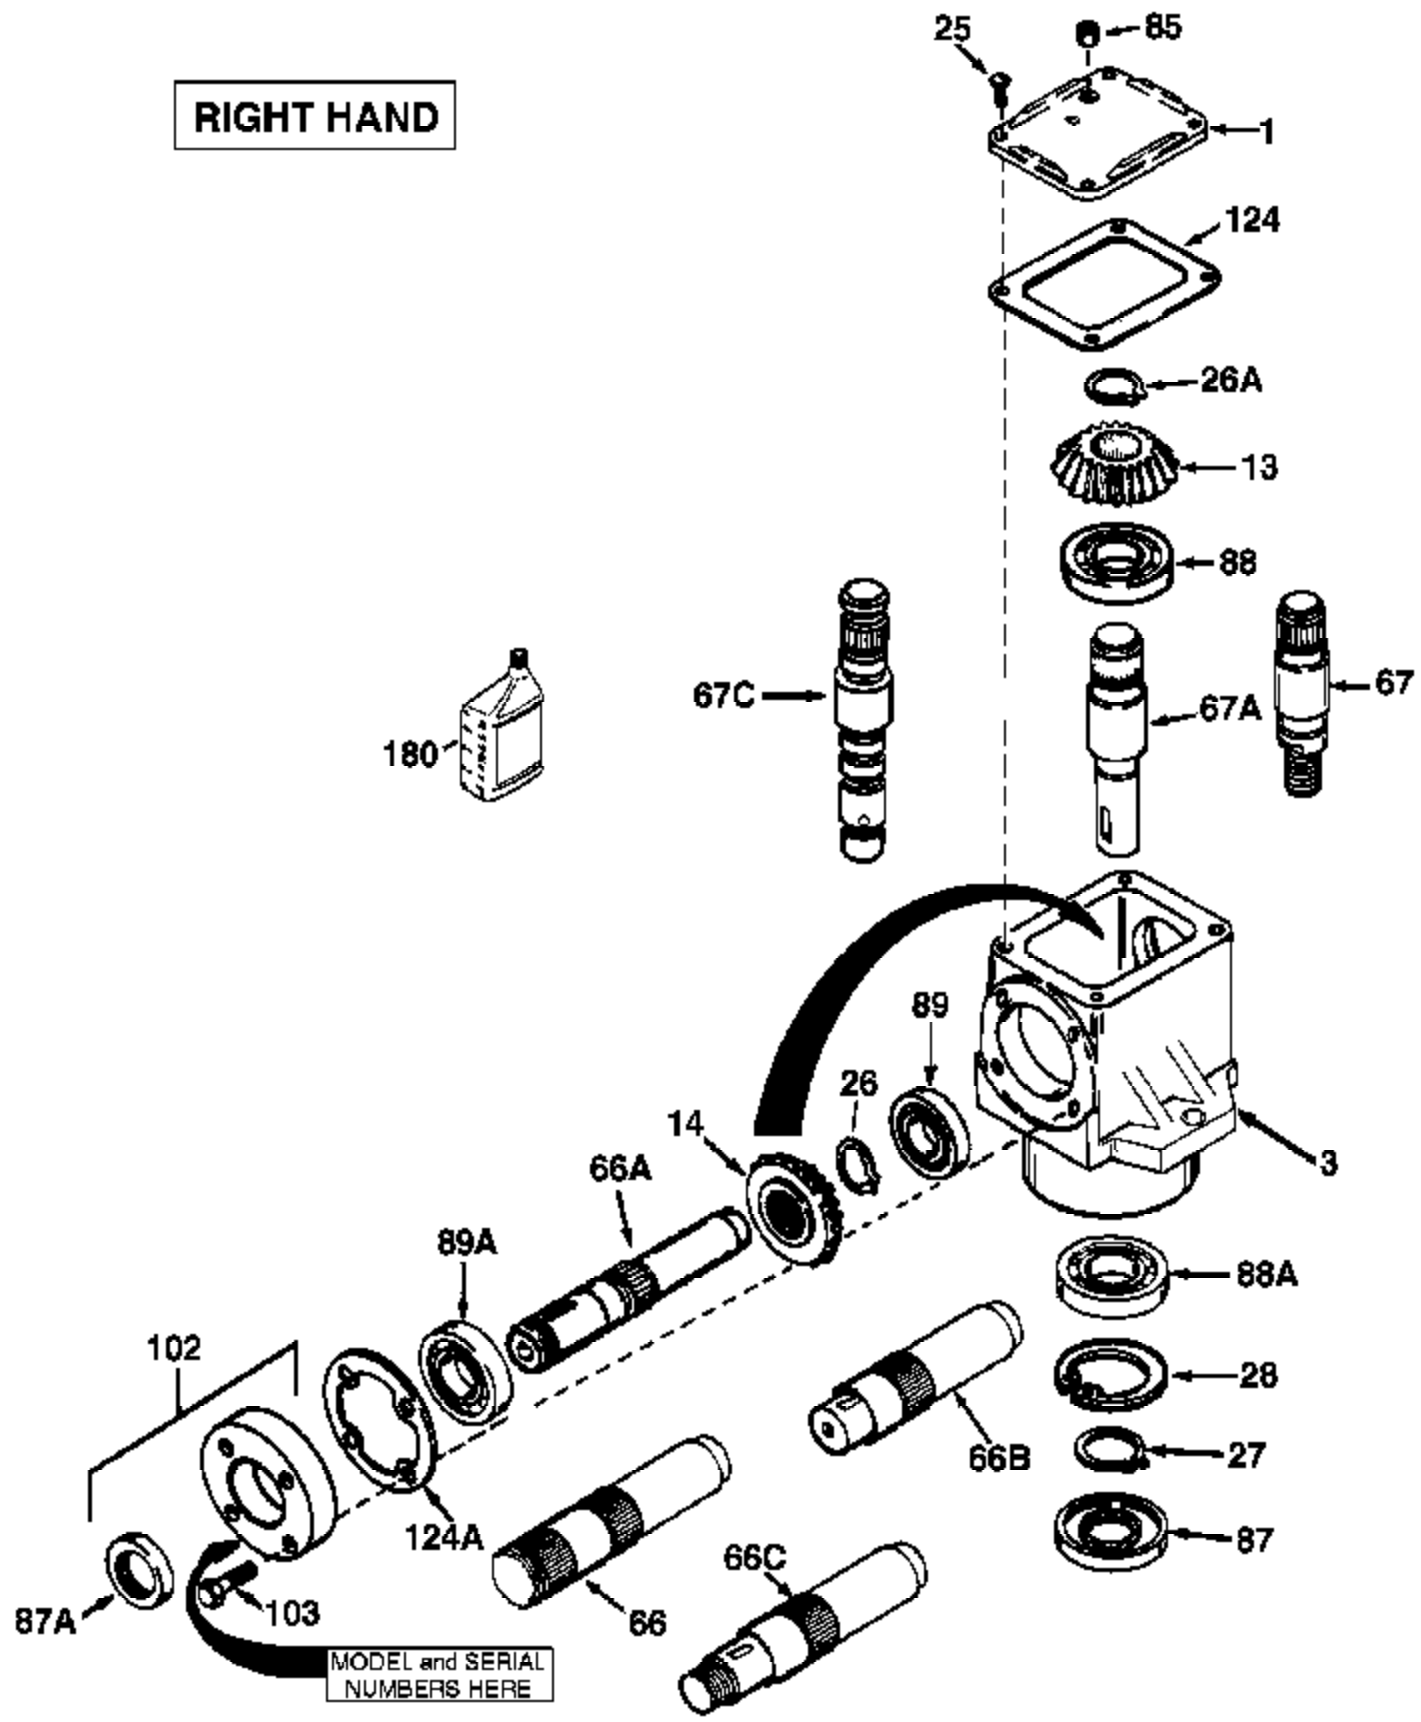

RIGHT HAND

Ref #	Part Number	Qty	Description
1	772067	1	Right Angle Drive Head Cover
3	770092A	1	Right Angle Drive Housing
13	778382	1	Bevel Gear (18T)
14	778391	1	Bevel Gear (15T)
25	792025	4	Screw 10-24 x 1/2"
26A	792125	1	Retainer Ring
26	788018	1	Retainer Ring
27	788019	1	Retainer Ring
28	792119	1	Snap Ring
66	776040A	1	Input Shaft (4-1/2" long)
67	776450	1	Output Shaft (4-15/32" long)
85	792039	1	Pipe Plug 1/8-27
87	788029A	1	Oil Seal
89	780024	1	Ball Bearing (.7495)
89A	780034	3	Ball Bearing (.8745)
124	788028	1	Gasket

1000-1000-091A Page 2 of 2
Peerless