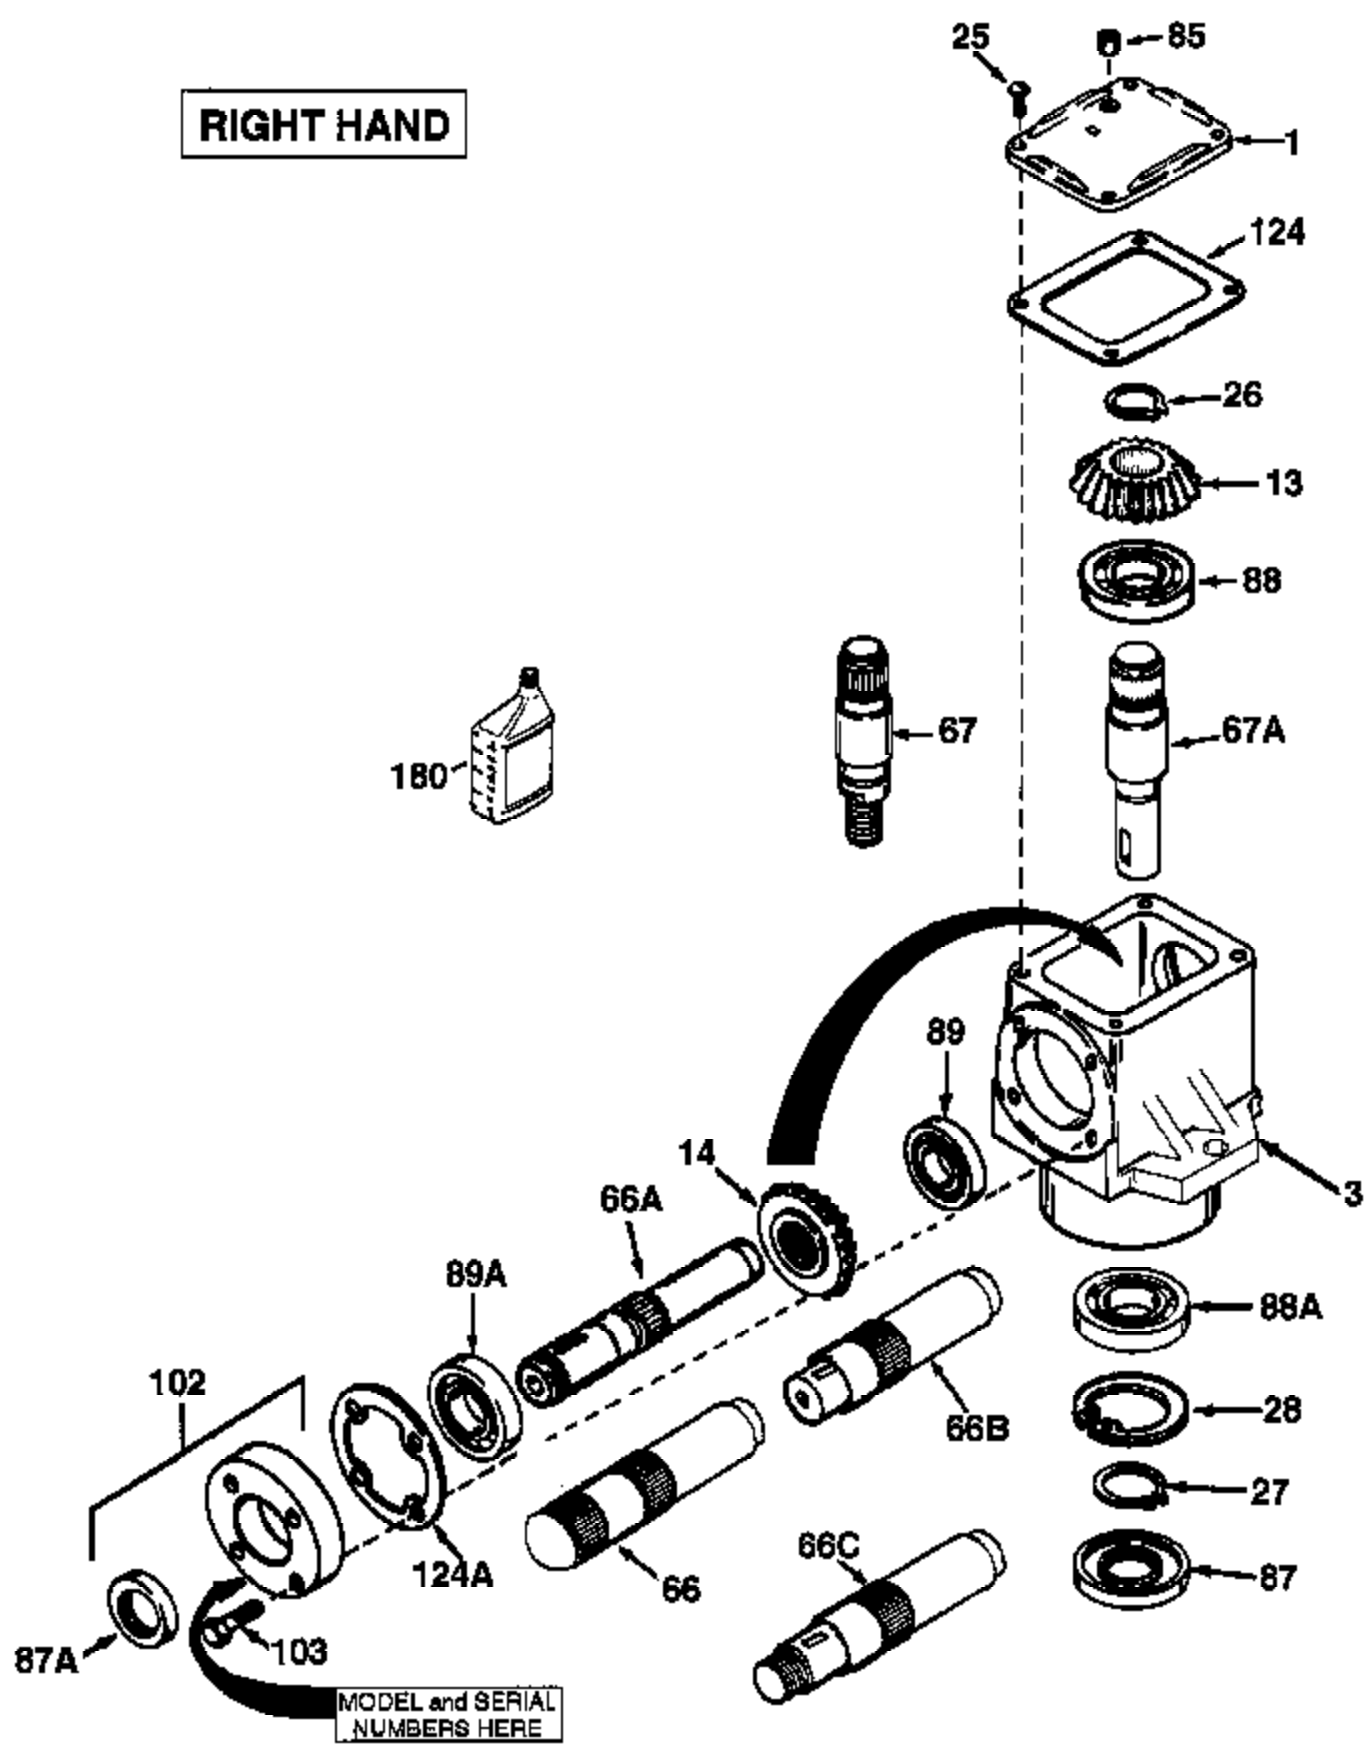

**RIGHT HAND**

Ref #	Part Number	Qty	Description
1	772067	1	Right Angle Drive Head Cover
3	770093A	1	T Drive Housing
13	778348	1	Bevel Gear (15 teeth)
14	778347	1	Bevel Gear (18 teeth)
25	792025	4	Screw 10-24 x 1/2"
26	788018	1	Retainer Ring
27	788019	1	Retainer Ring
28	792119	1	Snap Ring
66	776072A	1	Input Shaft (5-3/4" long)
67	776383	1	Output Shaft (4.259" long)
85	792039	1	Pipe Plug 1/8-27
87A	788031	2	Oil Seal 7/8"
87	788029A	1	Oil Seal 7/8"
89A	780034	4	Ball Bearing (.8745)
102	786029	2	Retainer Cap & Seal (Incl. 87A & 103)
103	792026	8	Bolt 1/4-20 x 7/8"
124A	788030B	2	Retainer Gasket
124	788028	1	Gasket

1000-1000-099 Page 2 of 2  
Peerless Oil Seal 7/8"