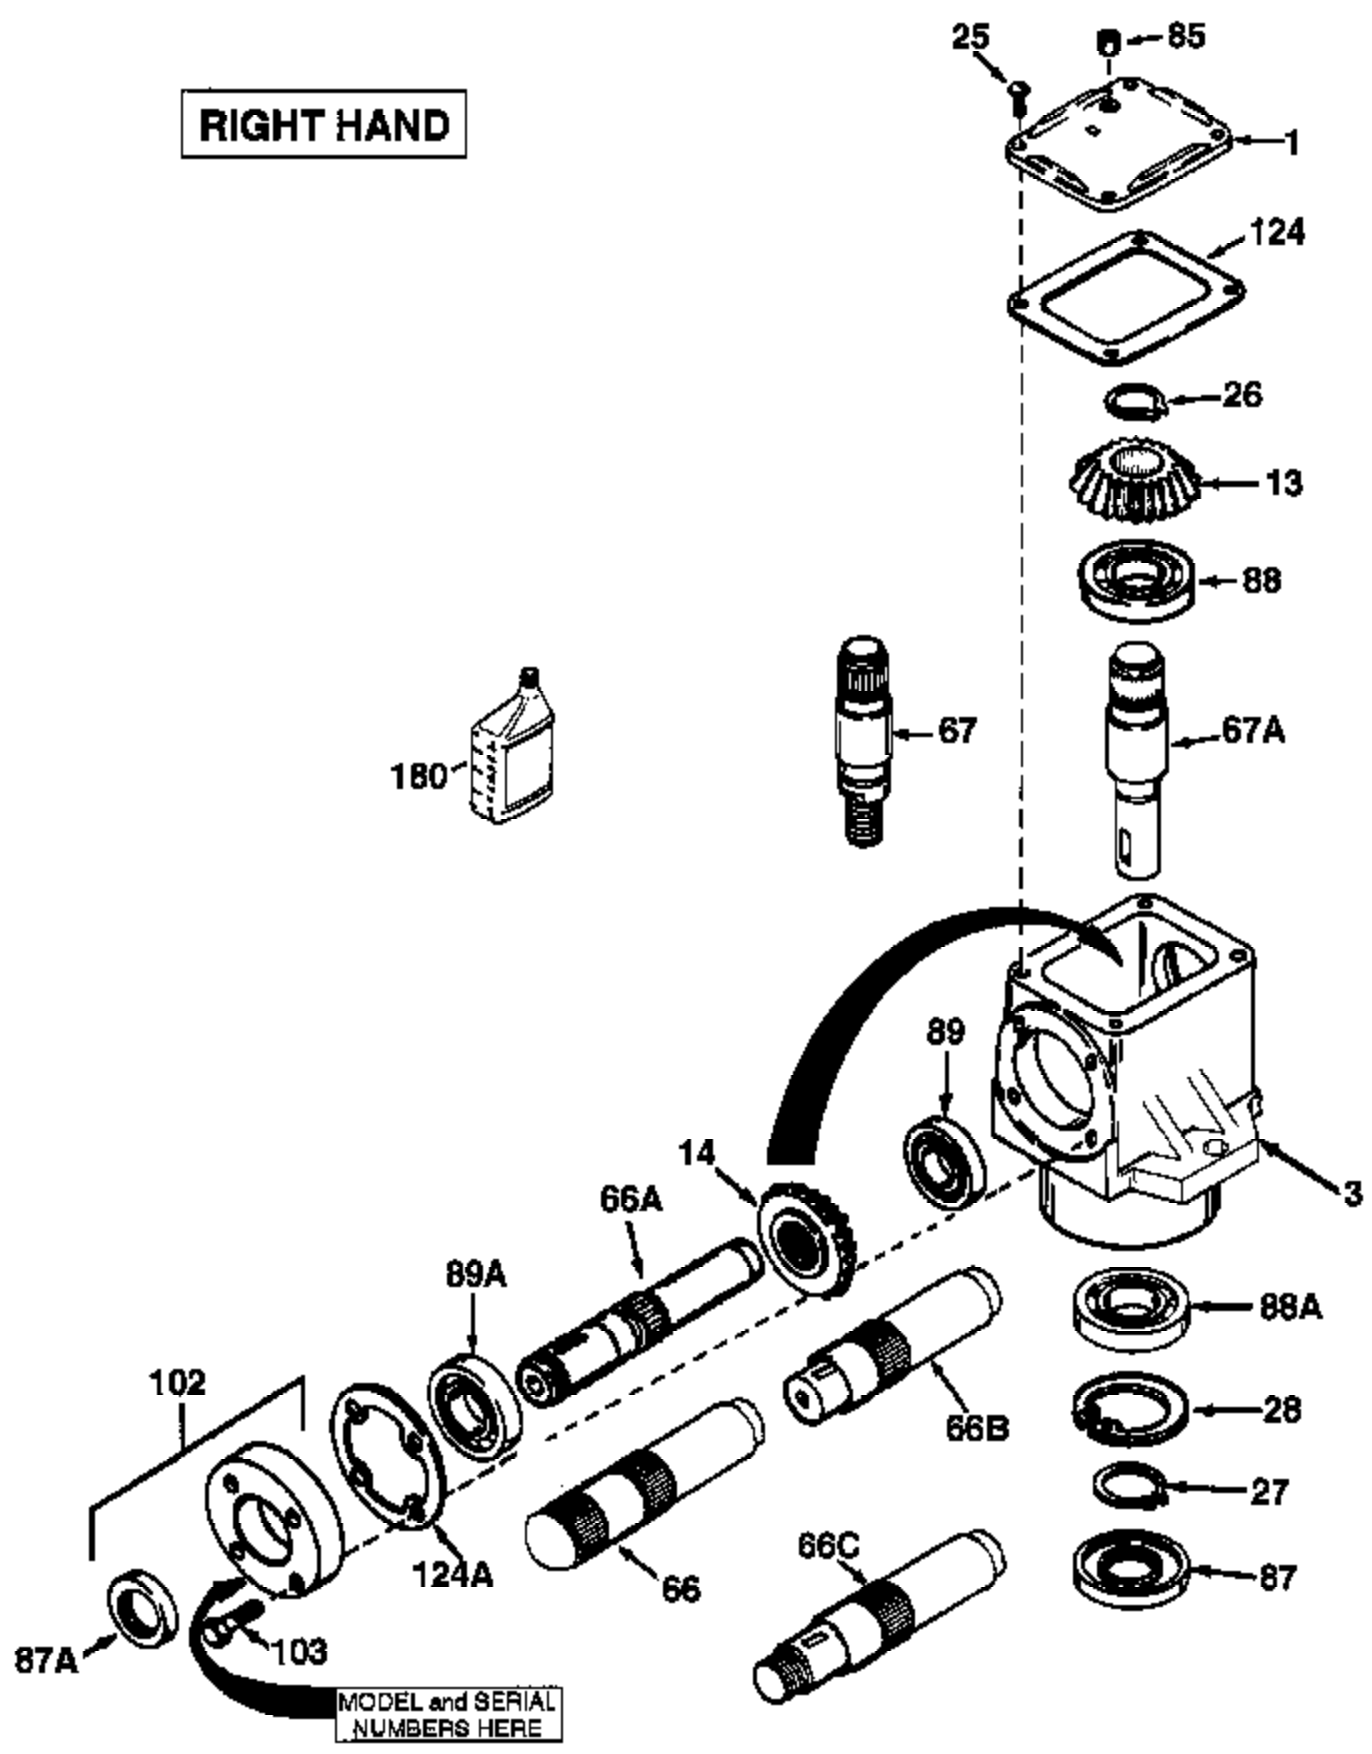

**RIGHT HAND**

Ref #	Part Number	Qty	Description
1	772067	1	Right Angle Drive Head Cover
3	770093A	1	"T" Drive Housing
13	778101A	1	Bevel Gear (17 teeth-steel)
14	778210A	1	Bevel Gear (17 teeth-steel)
25	792025	4	Screw 10-24 x 1/2"
26	788018	1	Retaining Ring
27	788019	1	Snap Ring
29	792119	1	Snap Ring
66	776072A	1	Input Shaft (5-3/4" long)
67C	776261	1	Output Shaft (4-15/32" long)
85	792039	1	Pipe Plug 1/8-27
87	788029A	1	Oil Seal 7/8"
87A	788031	1	Oil Seal 7/8"
88	780034	2	Ball Bearing .8745 ID
88A	780034	2	Ball Bearing .8745 ID
102	786029	2	Retainer Cap & Seal (Incl. 87A & 103)
103	792026	8	Bolt 1/4-20 x 7/8"
124A	788030B	2	Retainer Gasket
124	788028	1	Gasket
180	730229A	1	Gear Oil 80W90

1000-1600-068 Page 2 of 2  
Peerless Oil Seal 7/8"